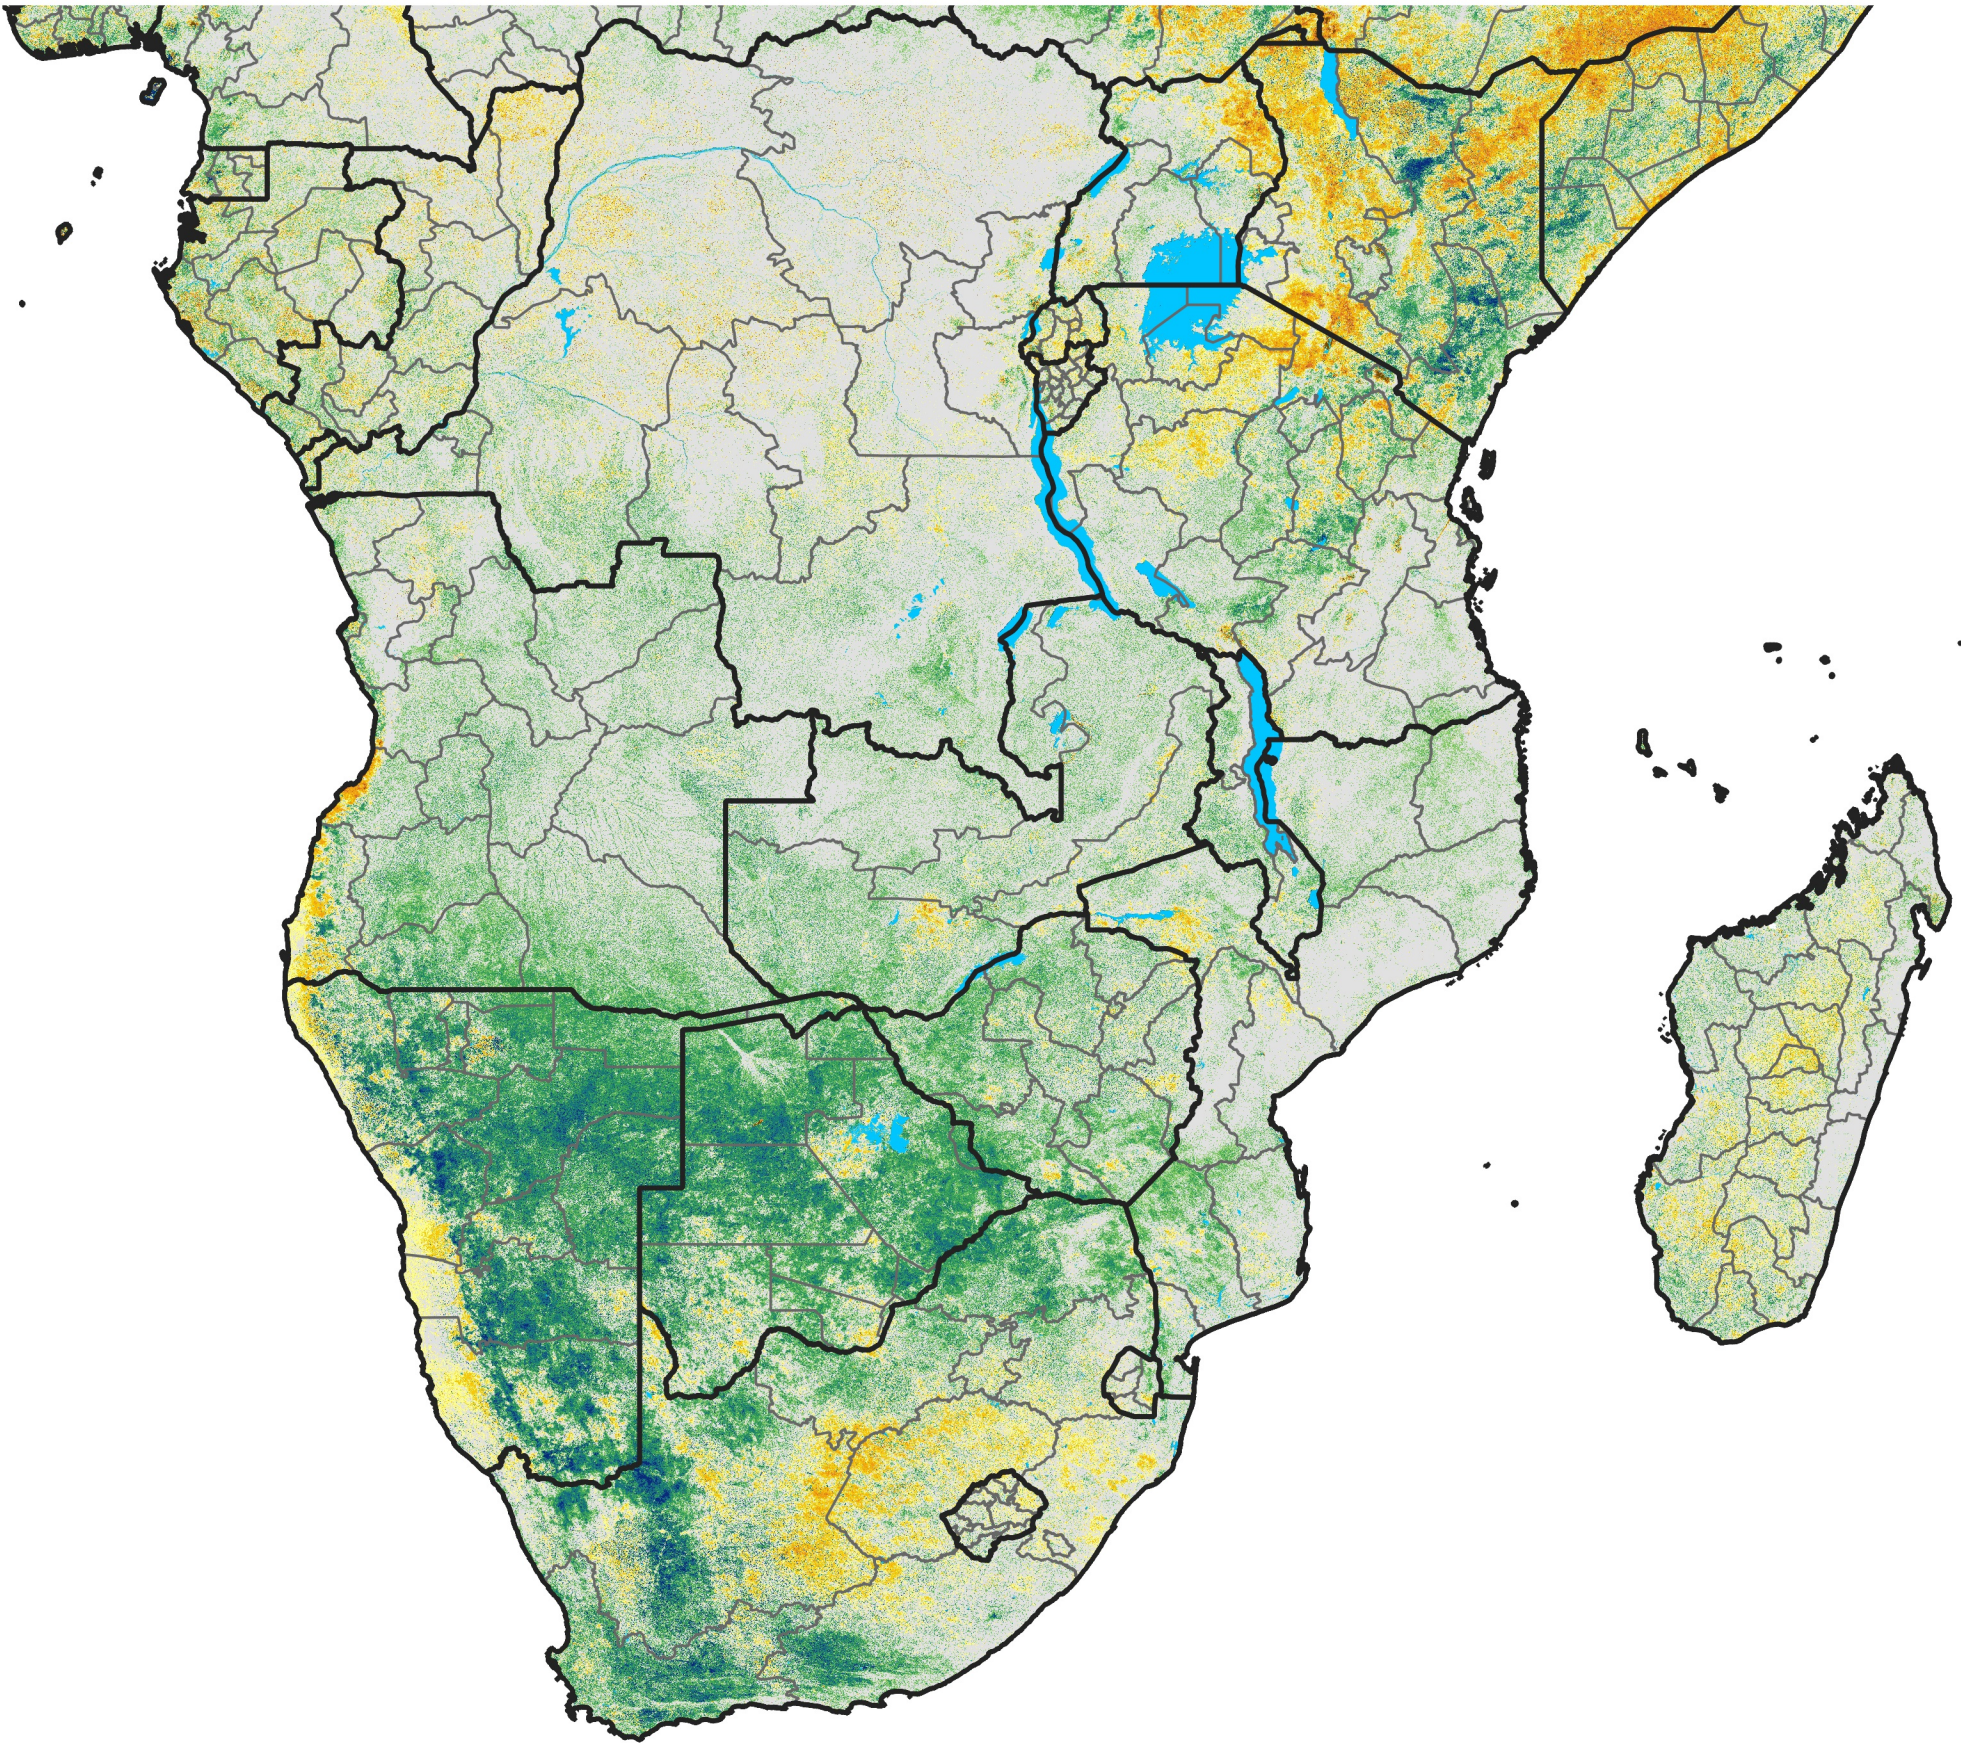

Southern Africa

Percent of Mean NDVI

2014 / mean (2003 - 2022)

Period 13 / May 01 - 10, 2014

Percent of Normal