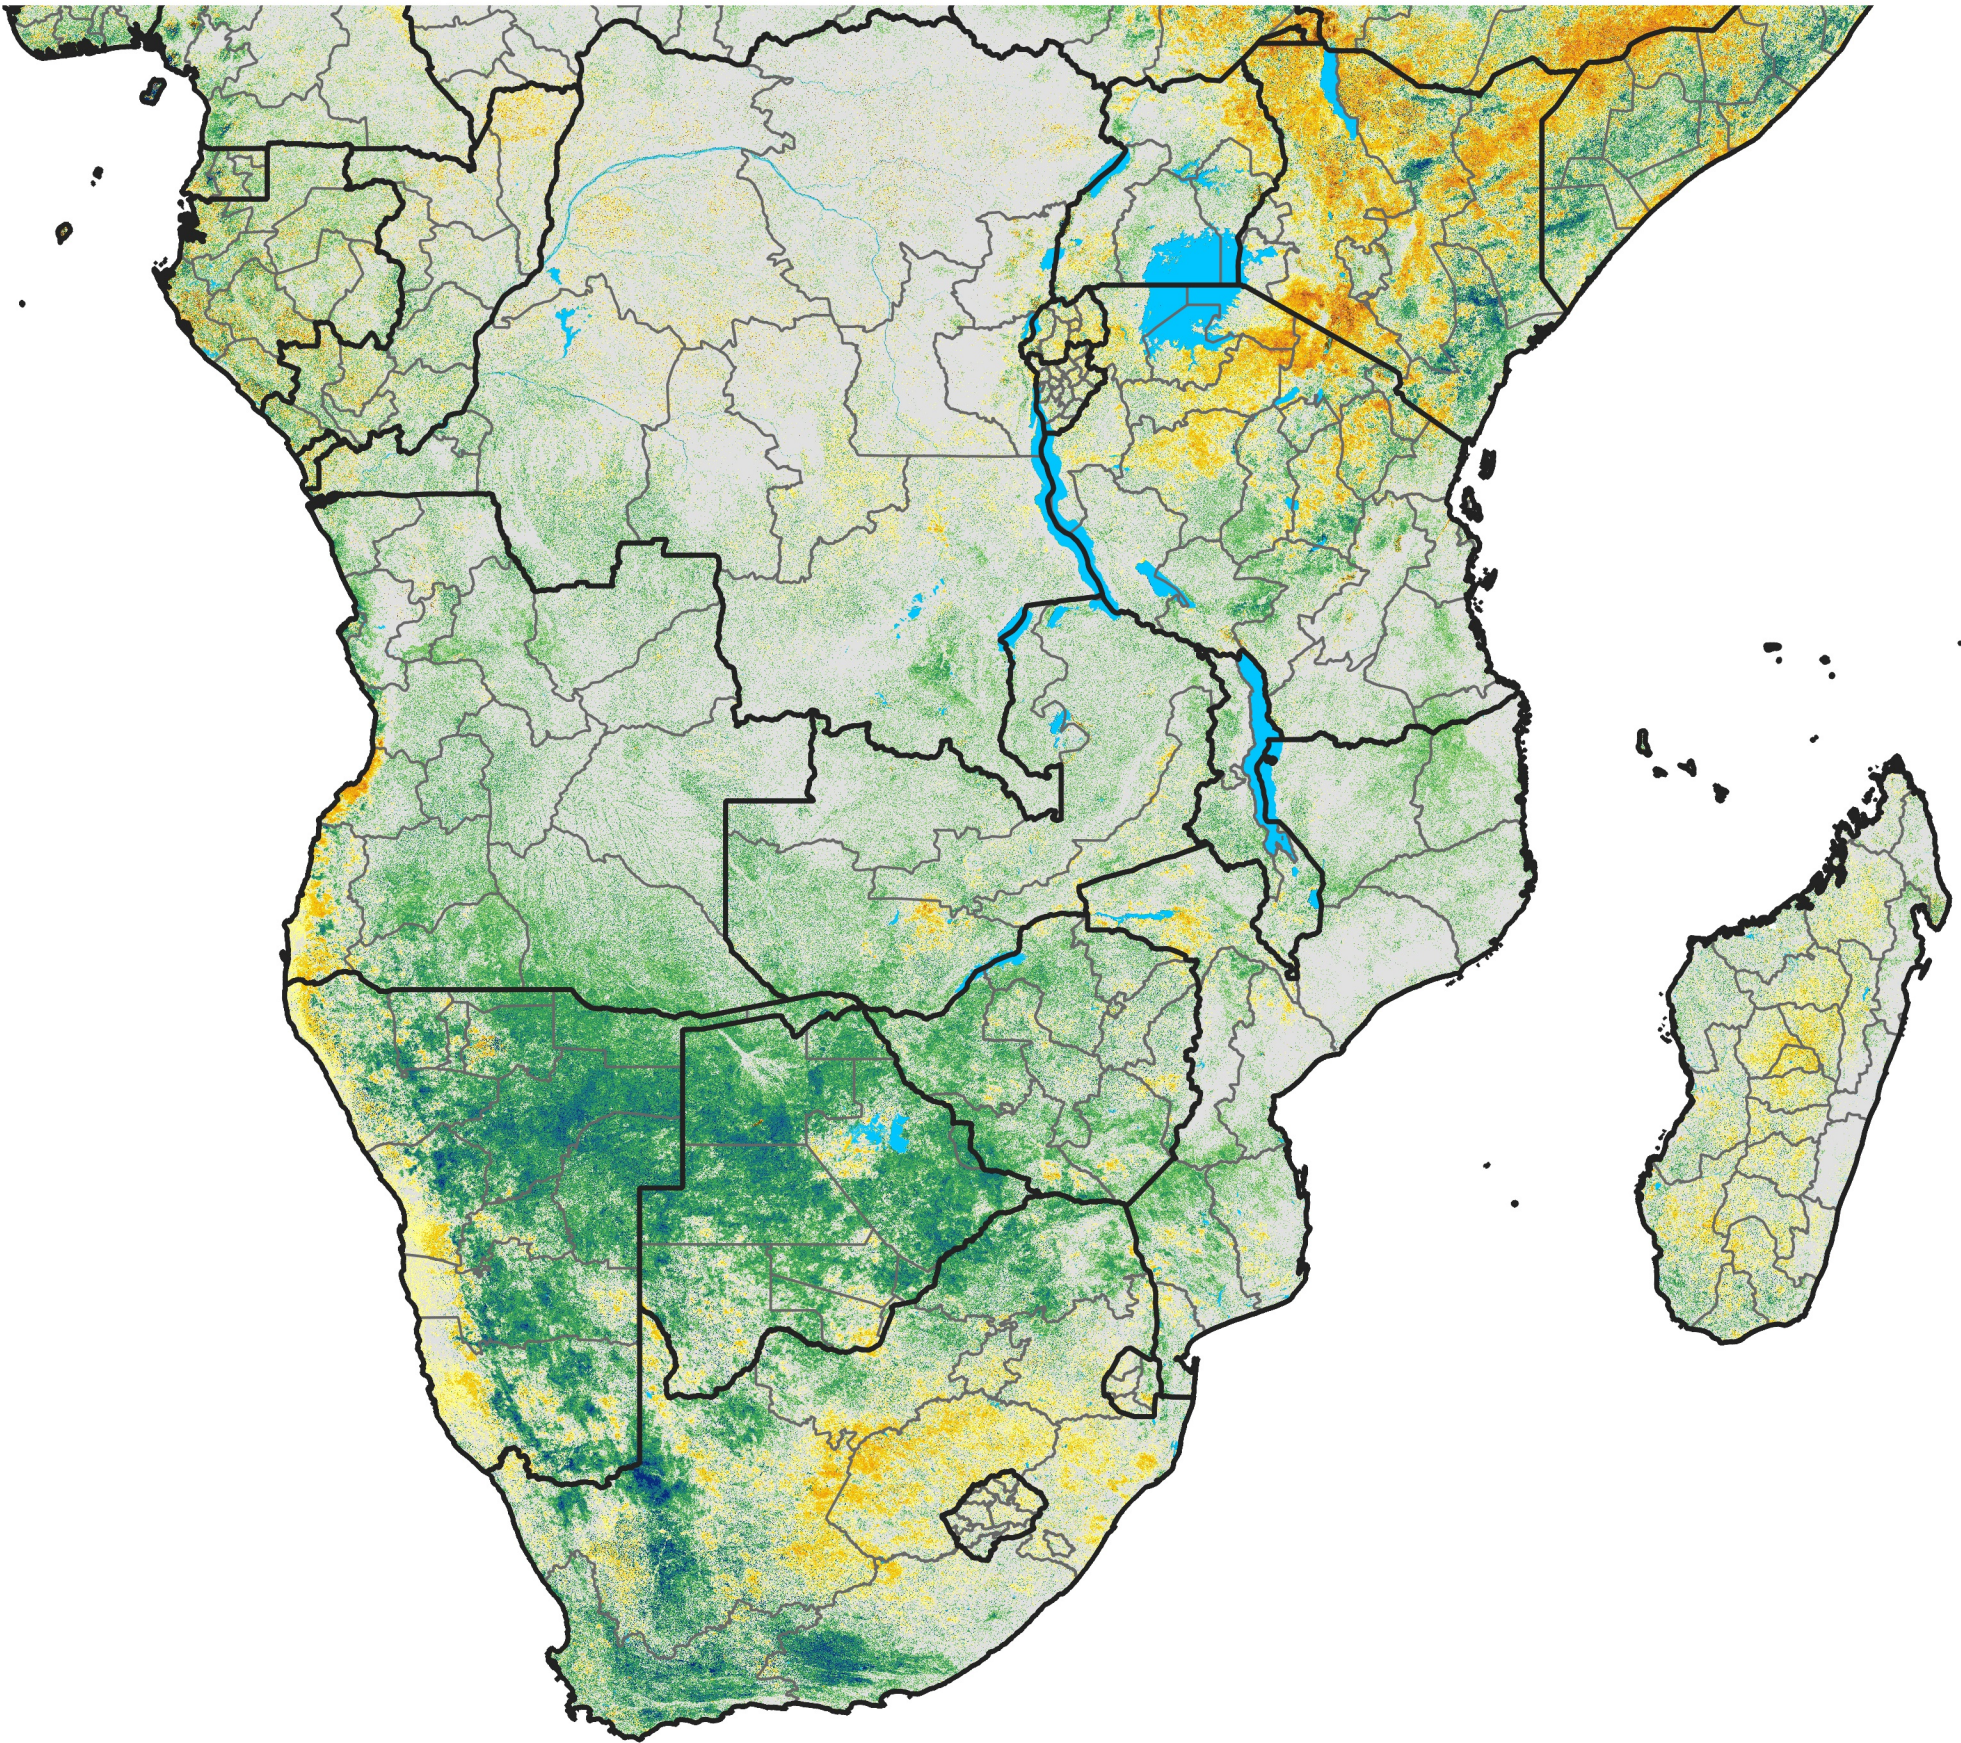

Southern Africa

Percent of Mean NDVI

2014 / mean (2003 - 2022)

Period 14 / May 11 - 20, 2014

Percent of Normal