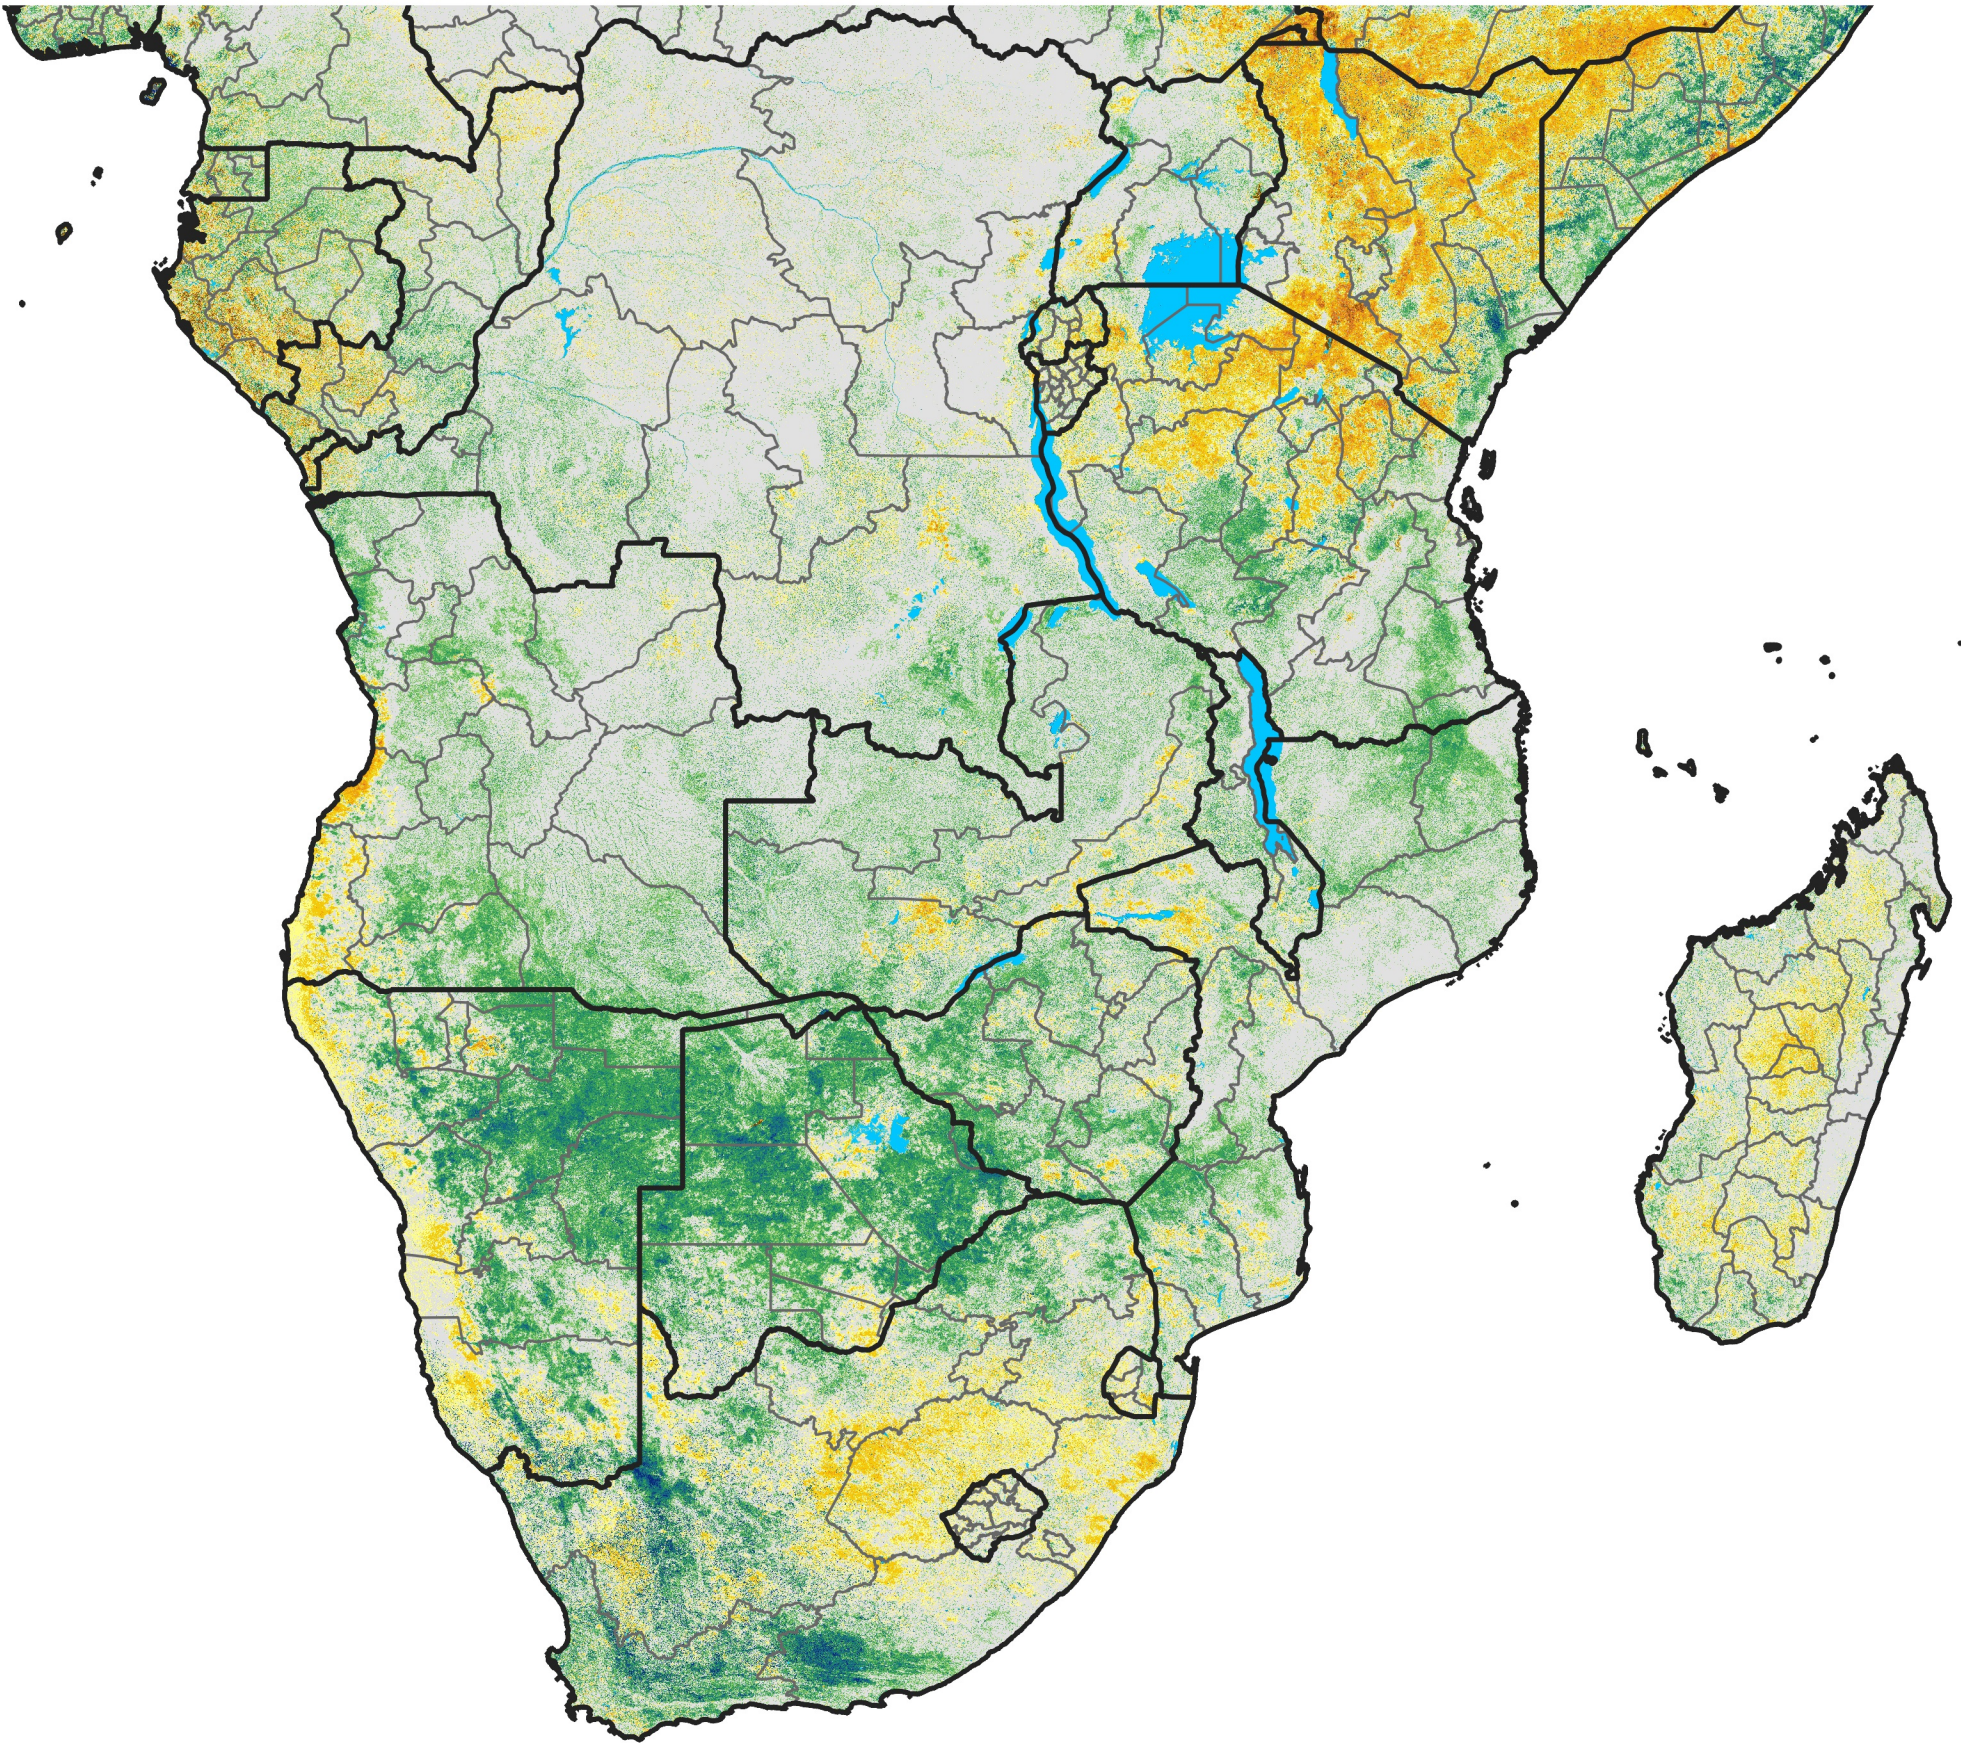

Southern Africa

Percent of Mean NDVI

2014 / mean (2003 - 2022)
Period 16 / June 01 - 10, 2014

Percent of Normal