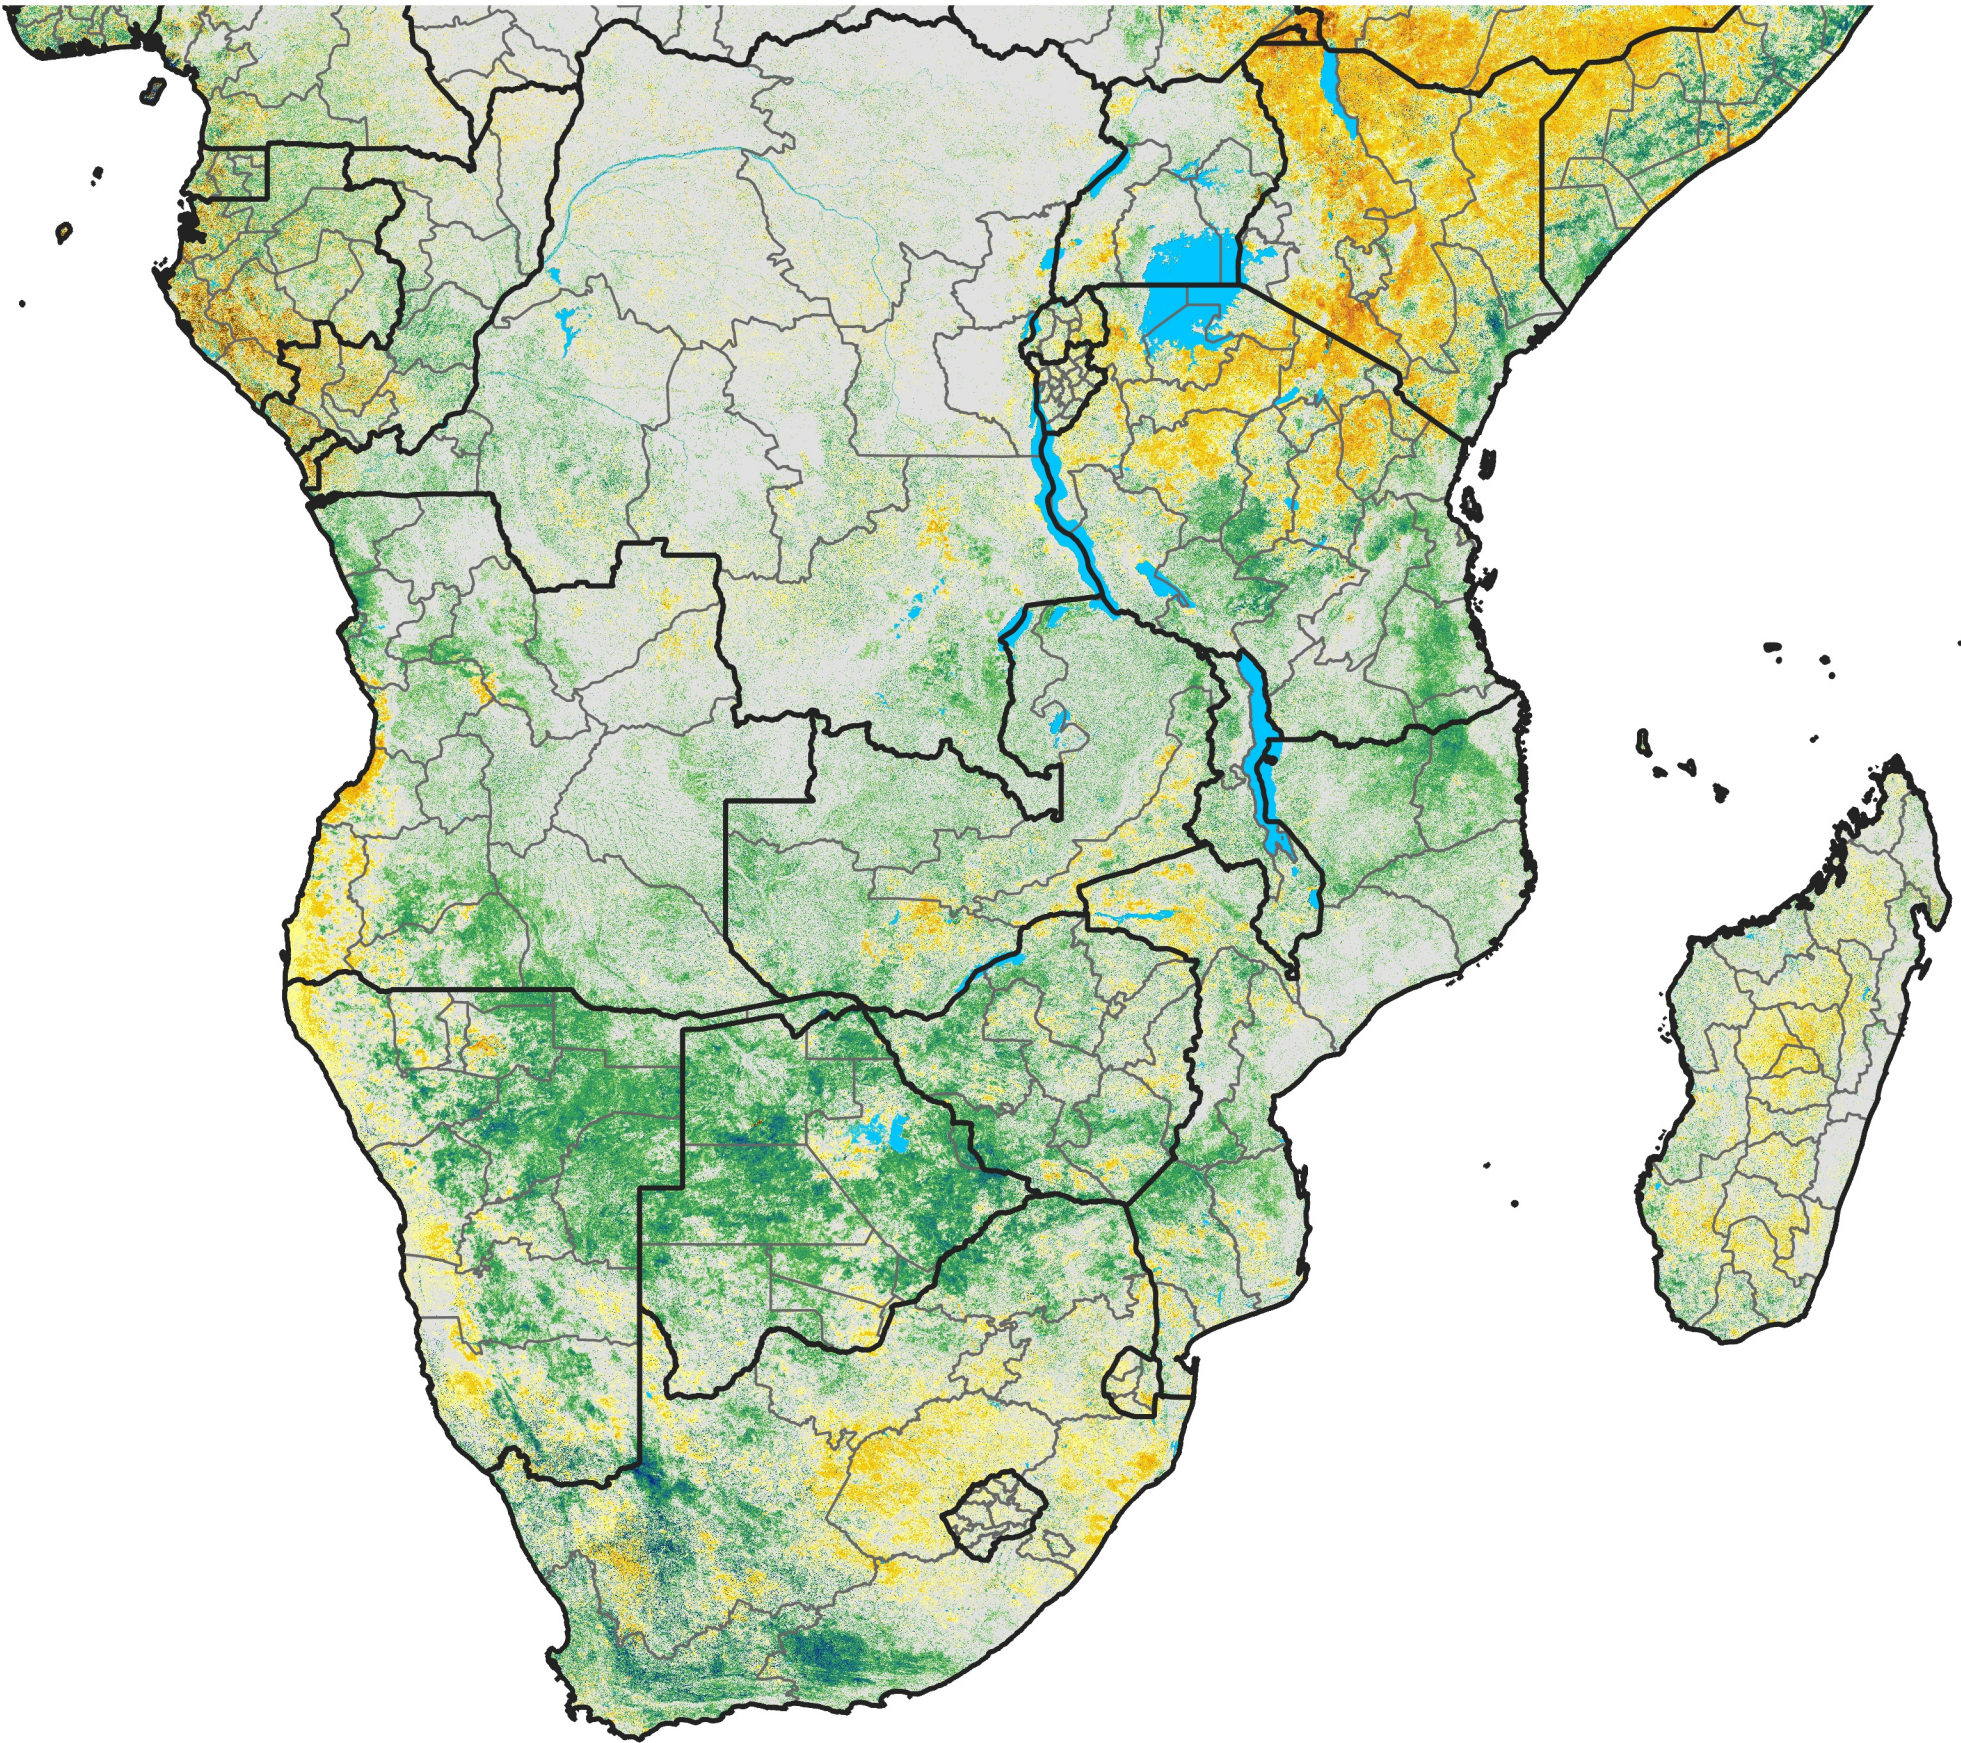

Southern Africa

Percent of Mean NDVI

2014 / mean (2003 - 2022)

Period 17 / June 11 - 20, 2014

Percent of Normal