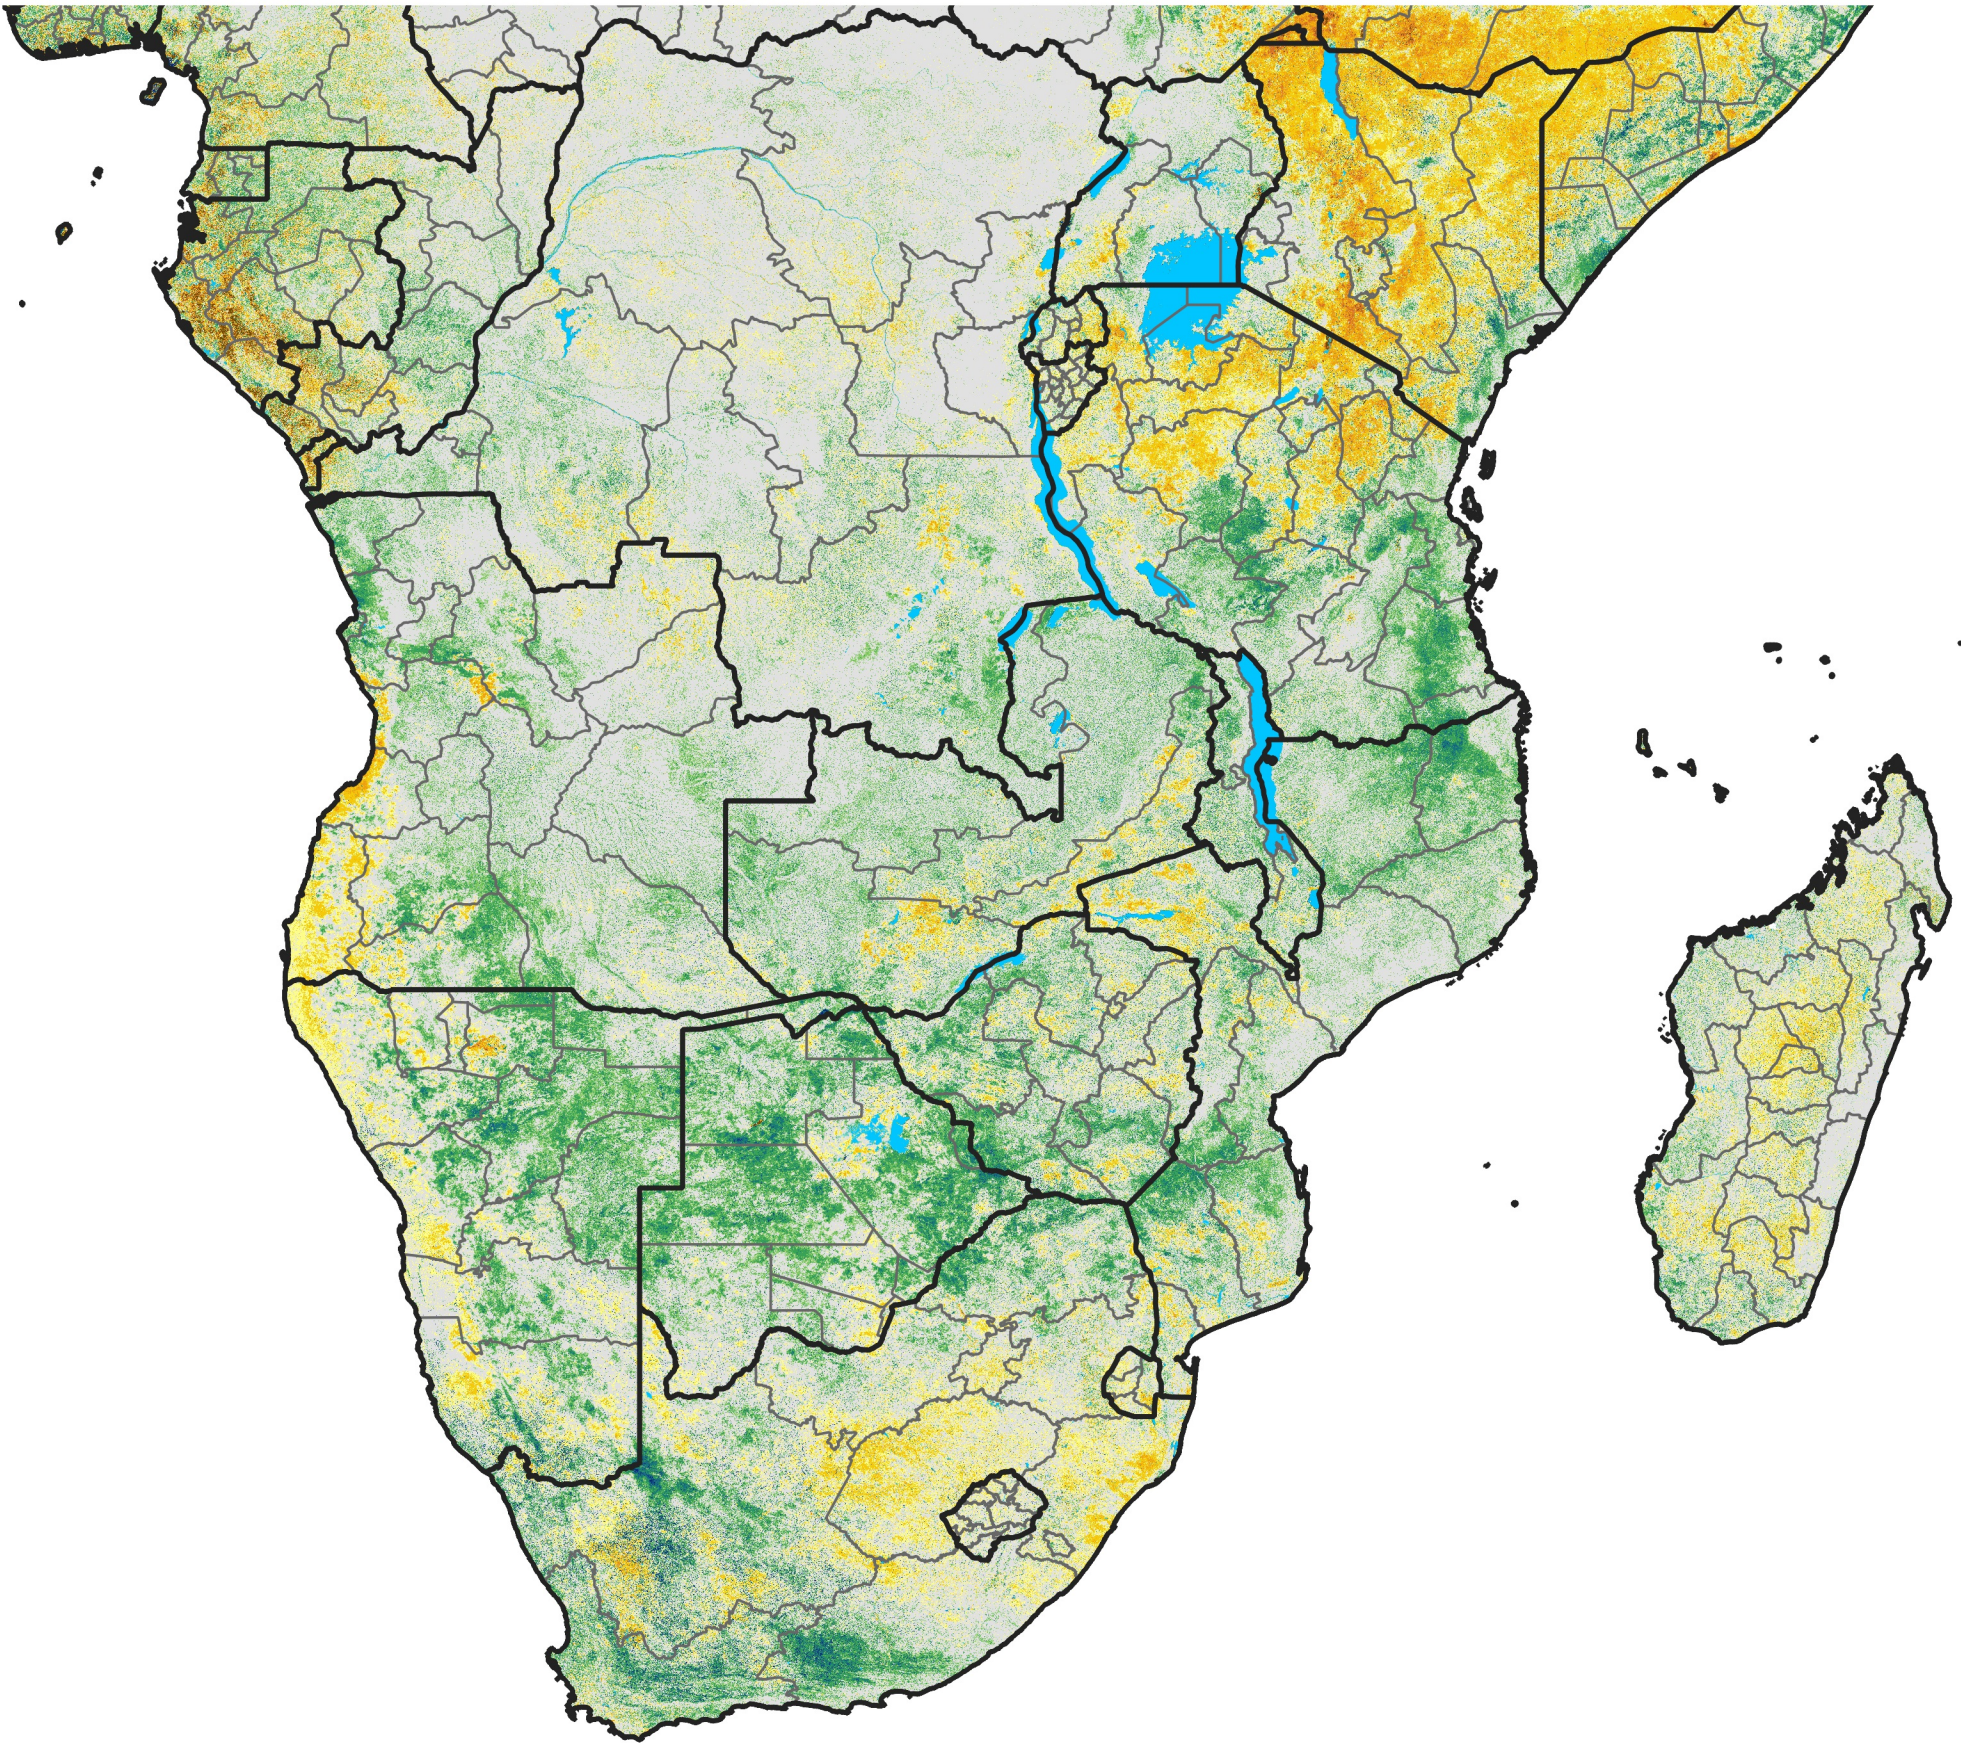

Southern Africa

Percent of Mean NDVI

2014 / mean (2003 - 2022)
Period 18 / June 21 - 30, 2014

Percent of Normal