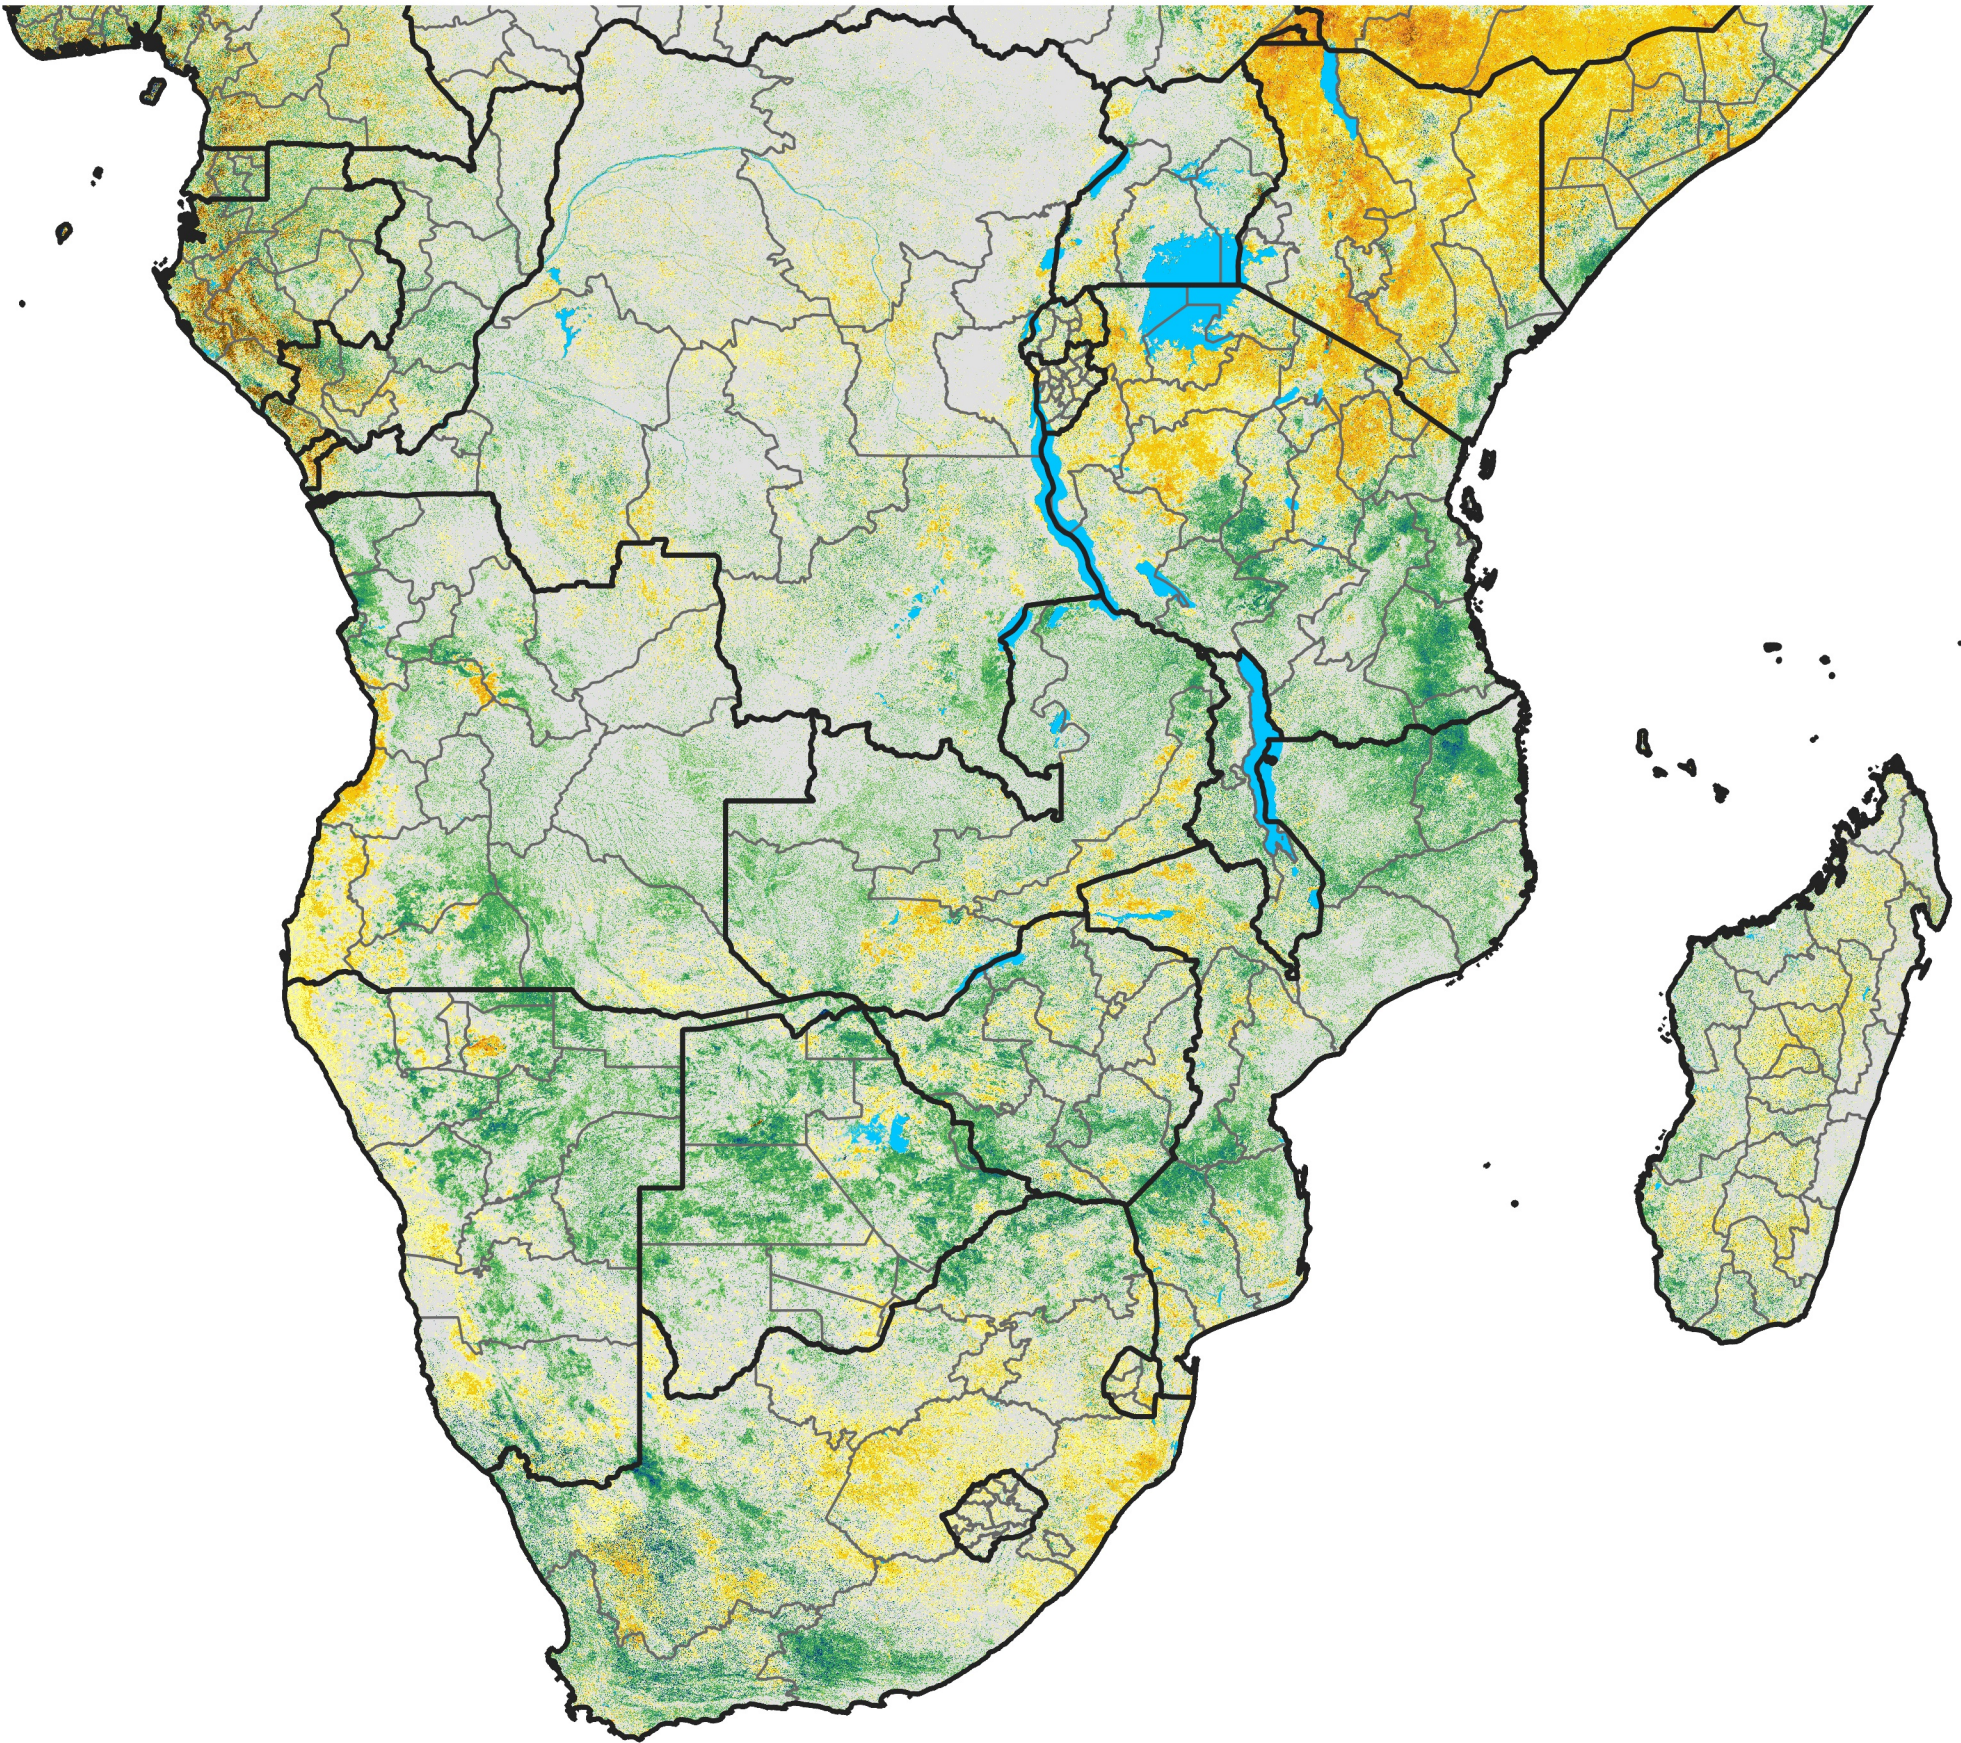

Southern Africa

Percent of Mean NDVI

2014 / mean (2003 - 2022)
Period 19 / July 01 - 10, 2014

Percent of Normal