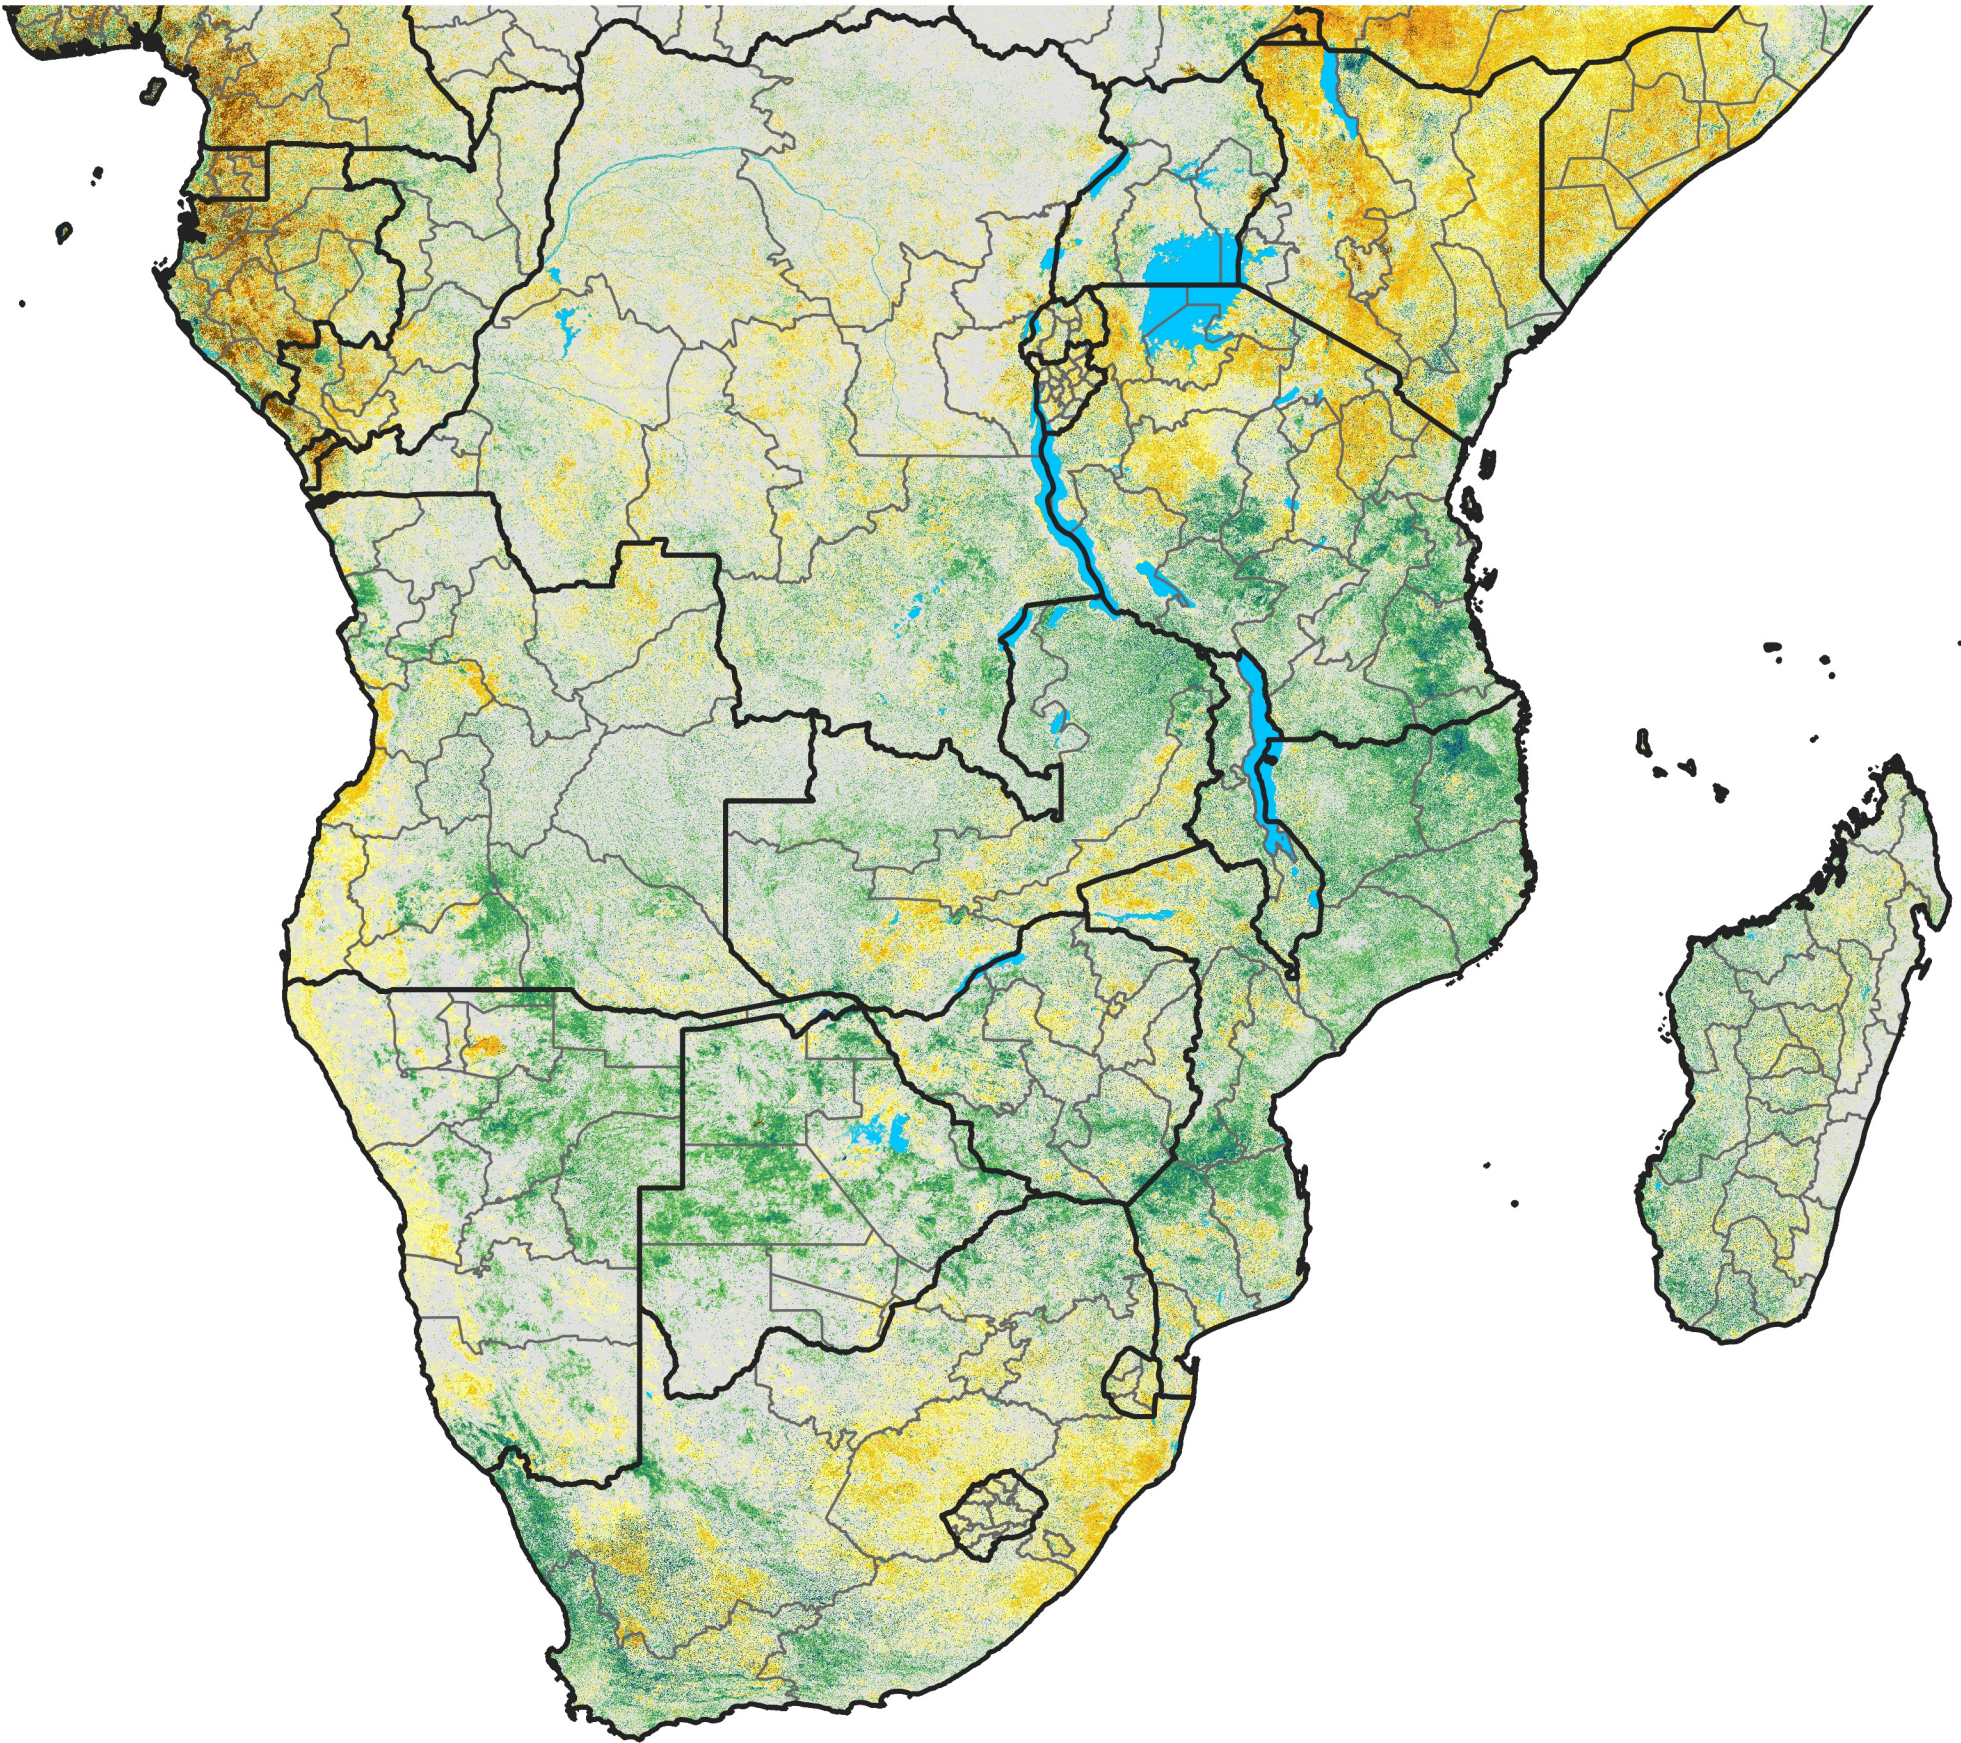

Southern Africa

Percent of Mean NDVI

2014 / mean (2003 - 2022)

Period 22 / August 01 - 10, 2014

Percent of Normal