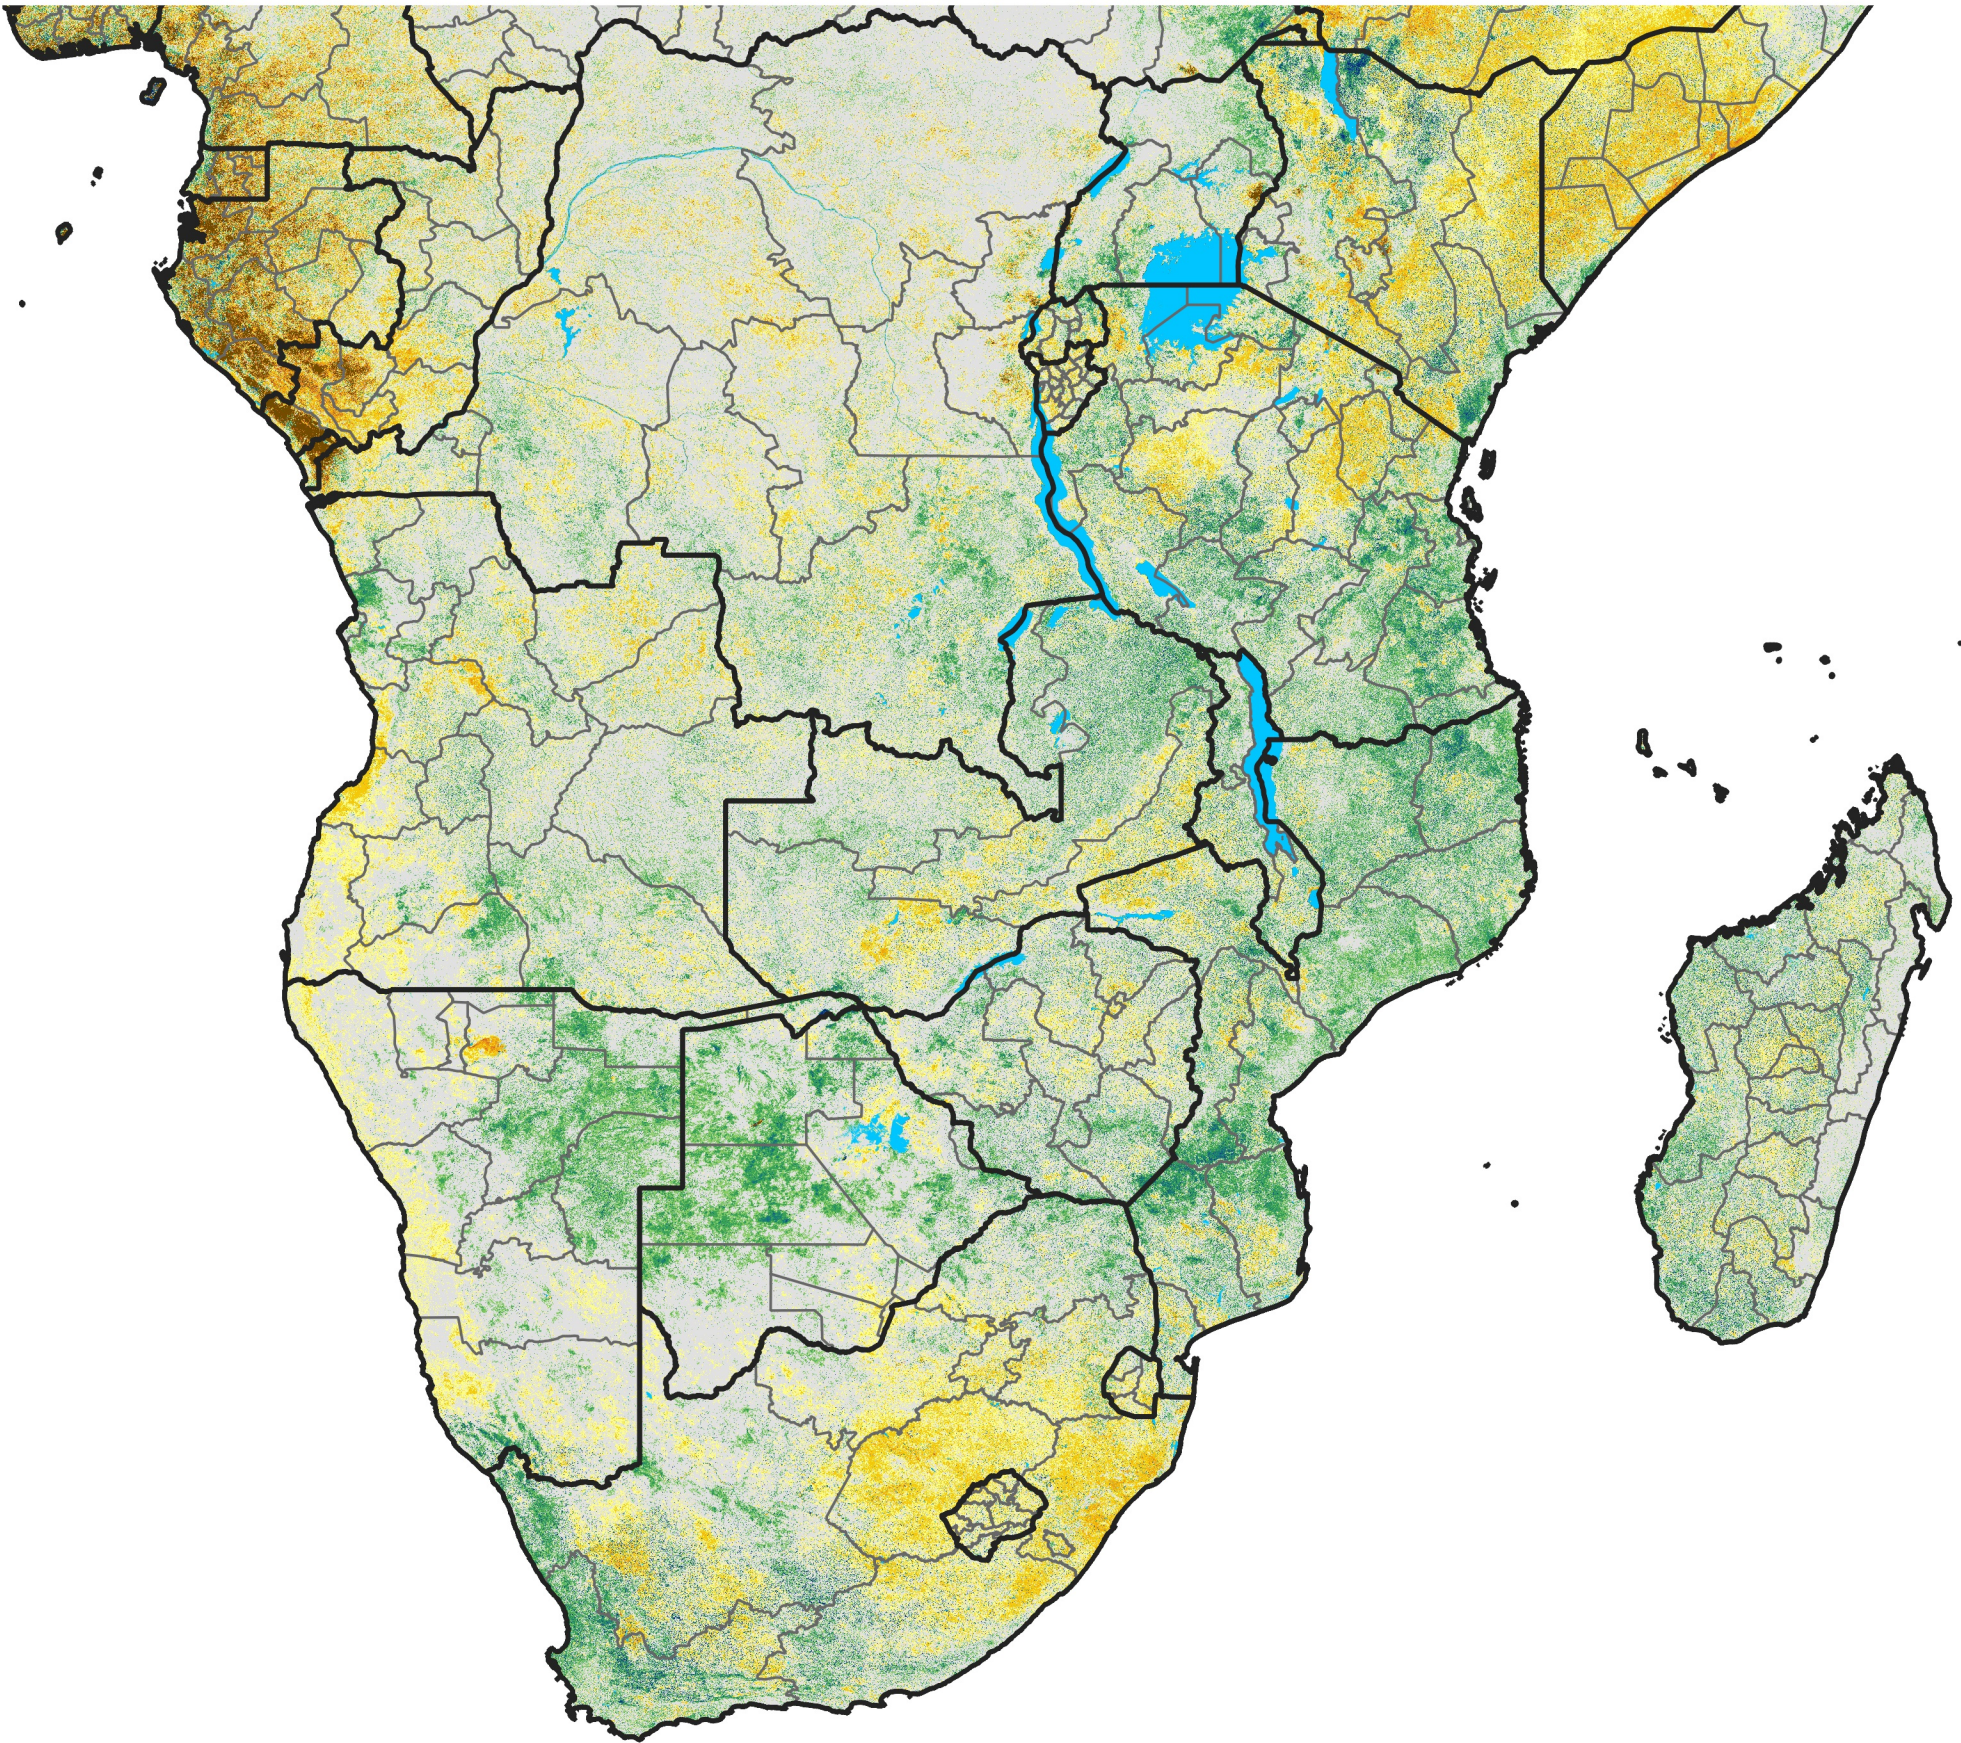

Southern Africa

Percent of Mean NDVI

2014 / mean (2003 - 2022)
Period 24 / August 21 - 31, 2014

Percent of Normal