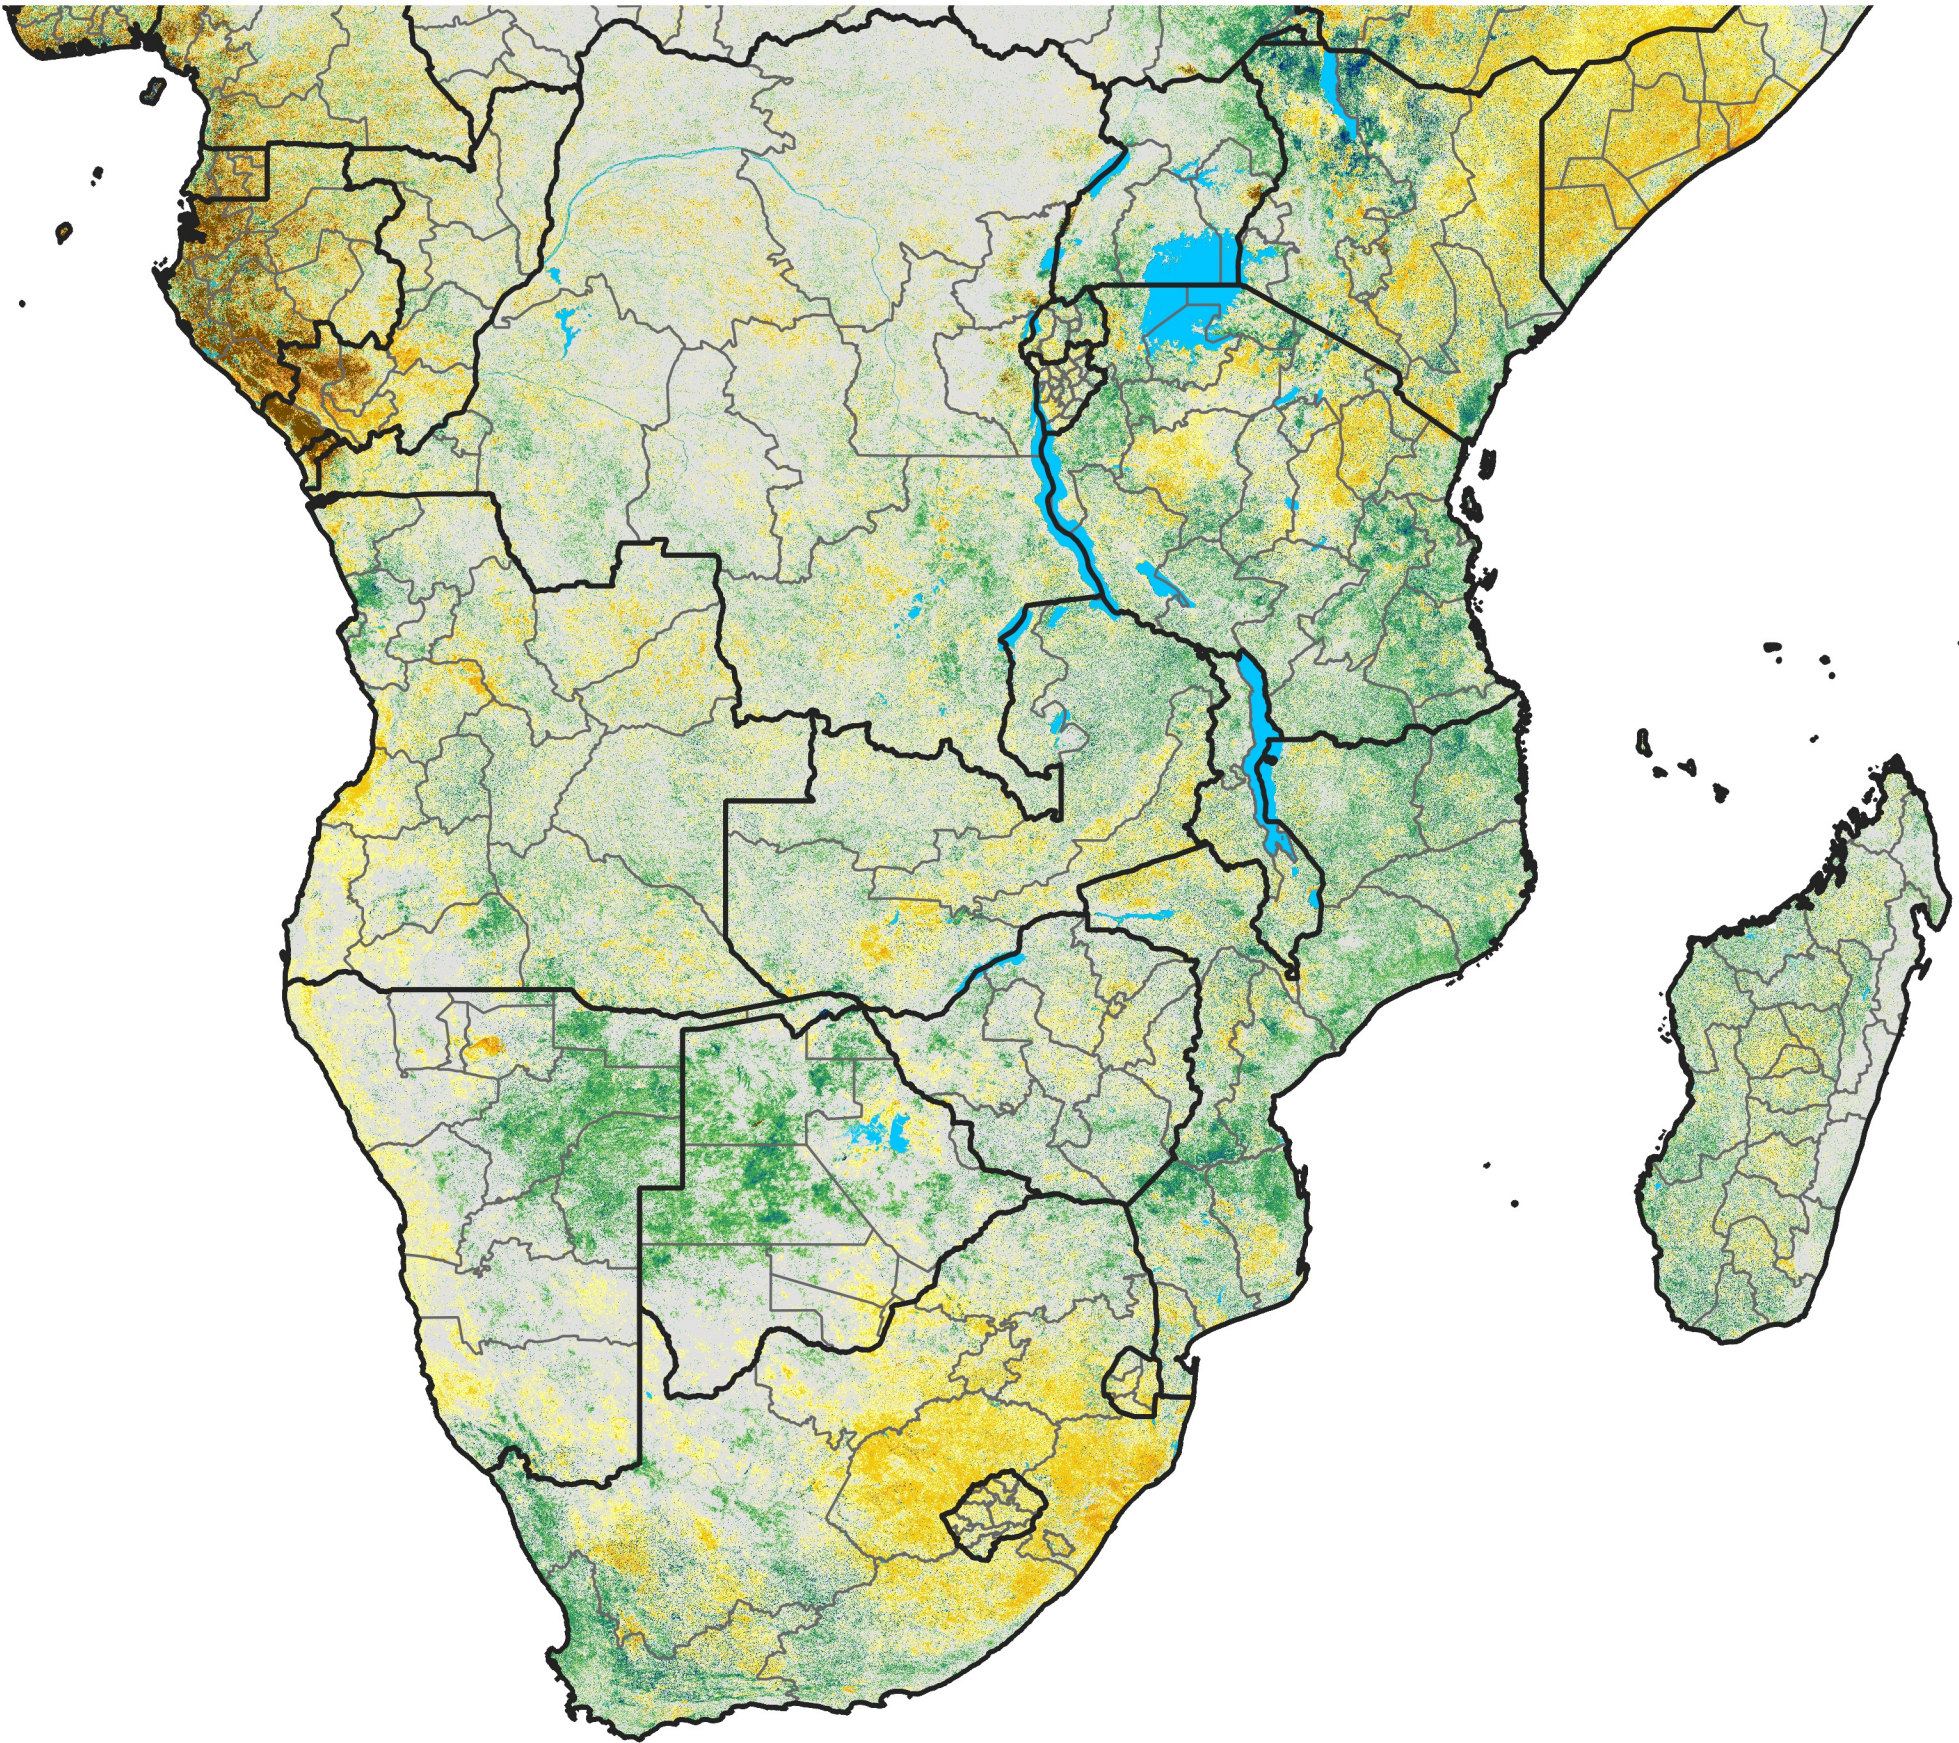

Southern Africa

Percent of Mean NDVI

2014 / mean (2003 - 2022)

Period 25 / September 01 - 10, 2014

Percent of Normal