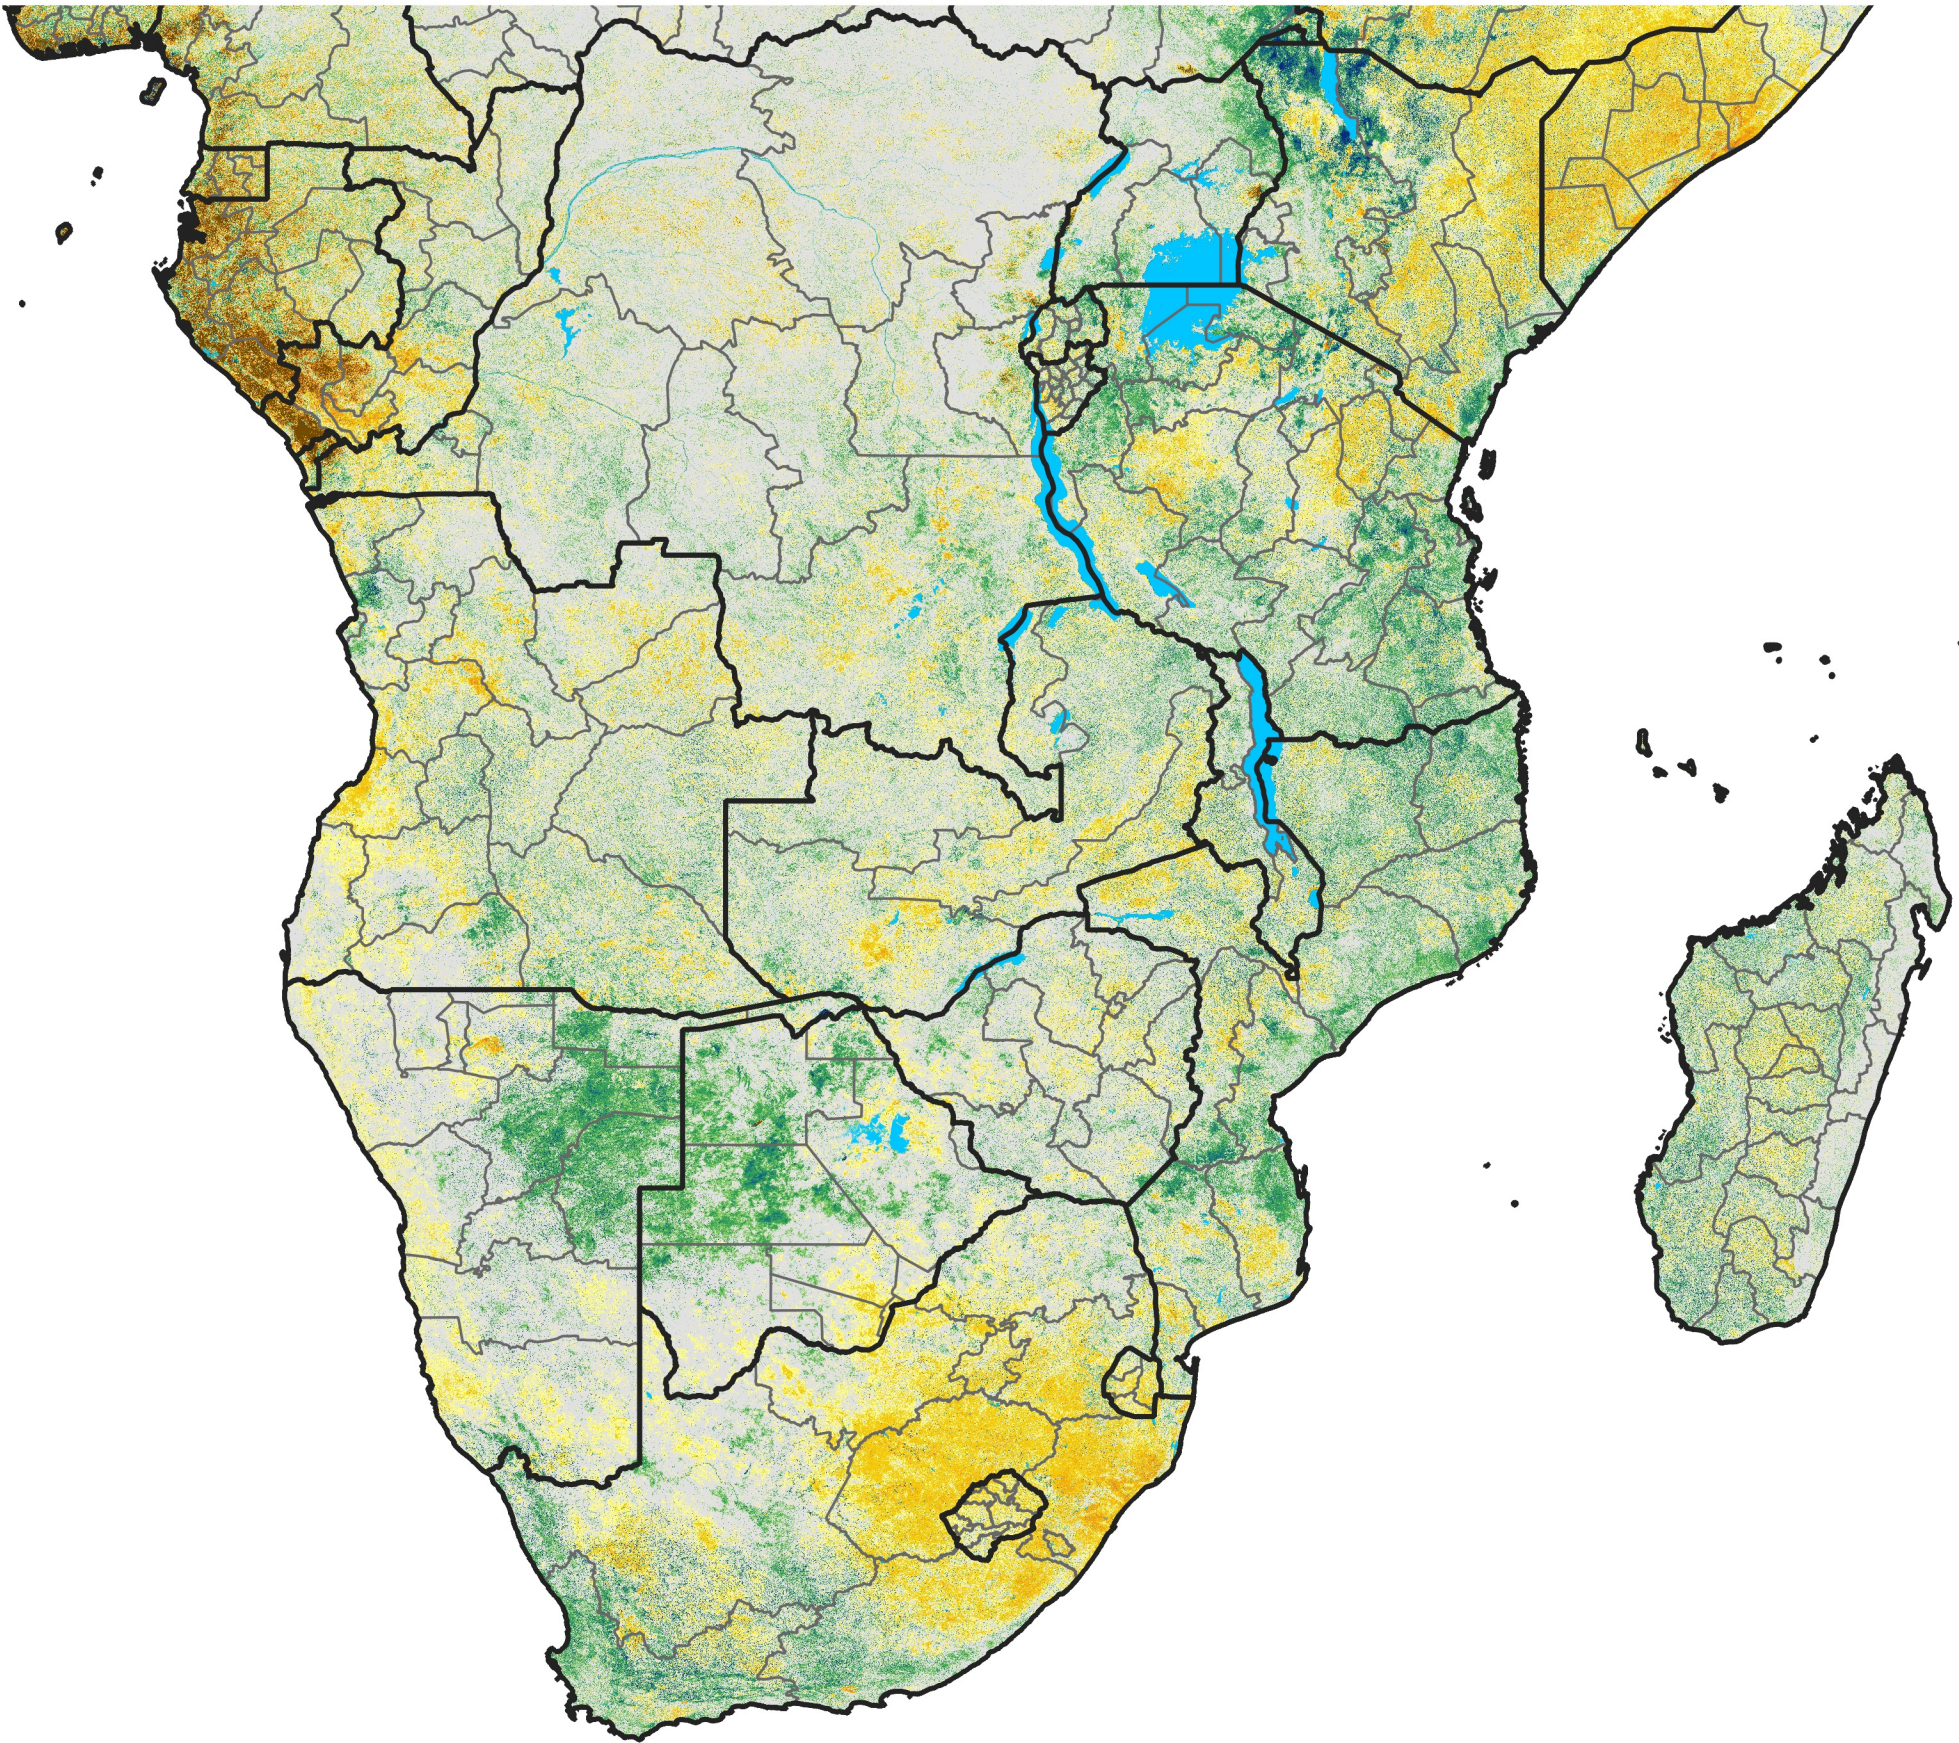

Southern Africa

Percent of Mean NDVI

2014 / mean (2003 - 2022)

Period 26 / September 11 - 20, 2014

Percent of Normal