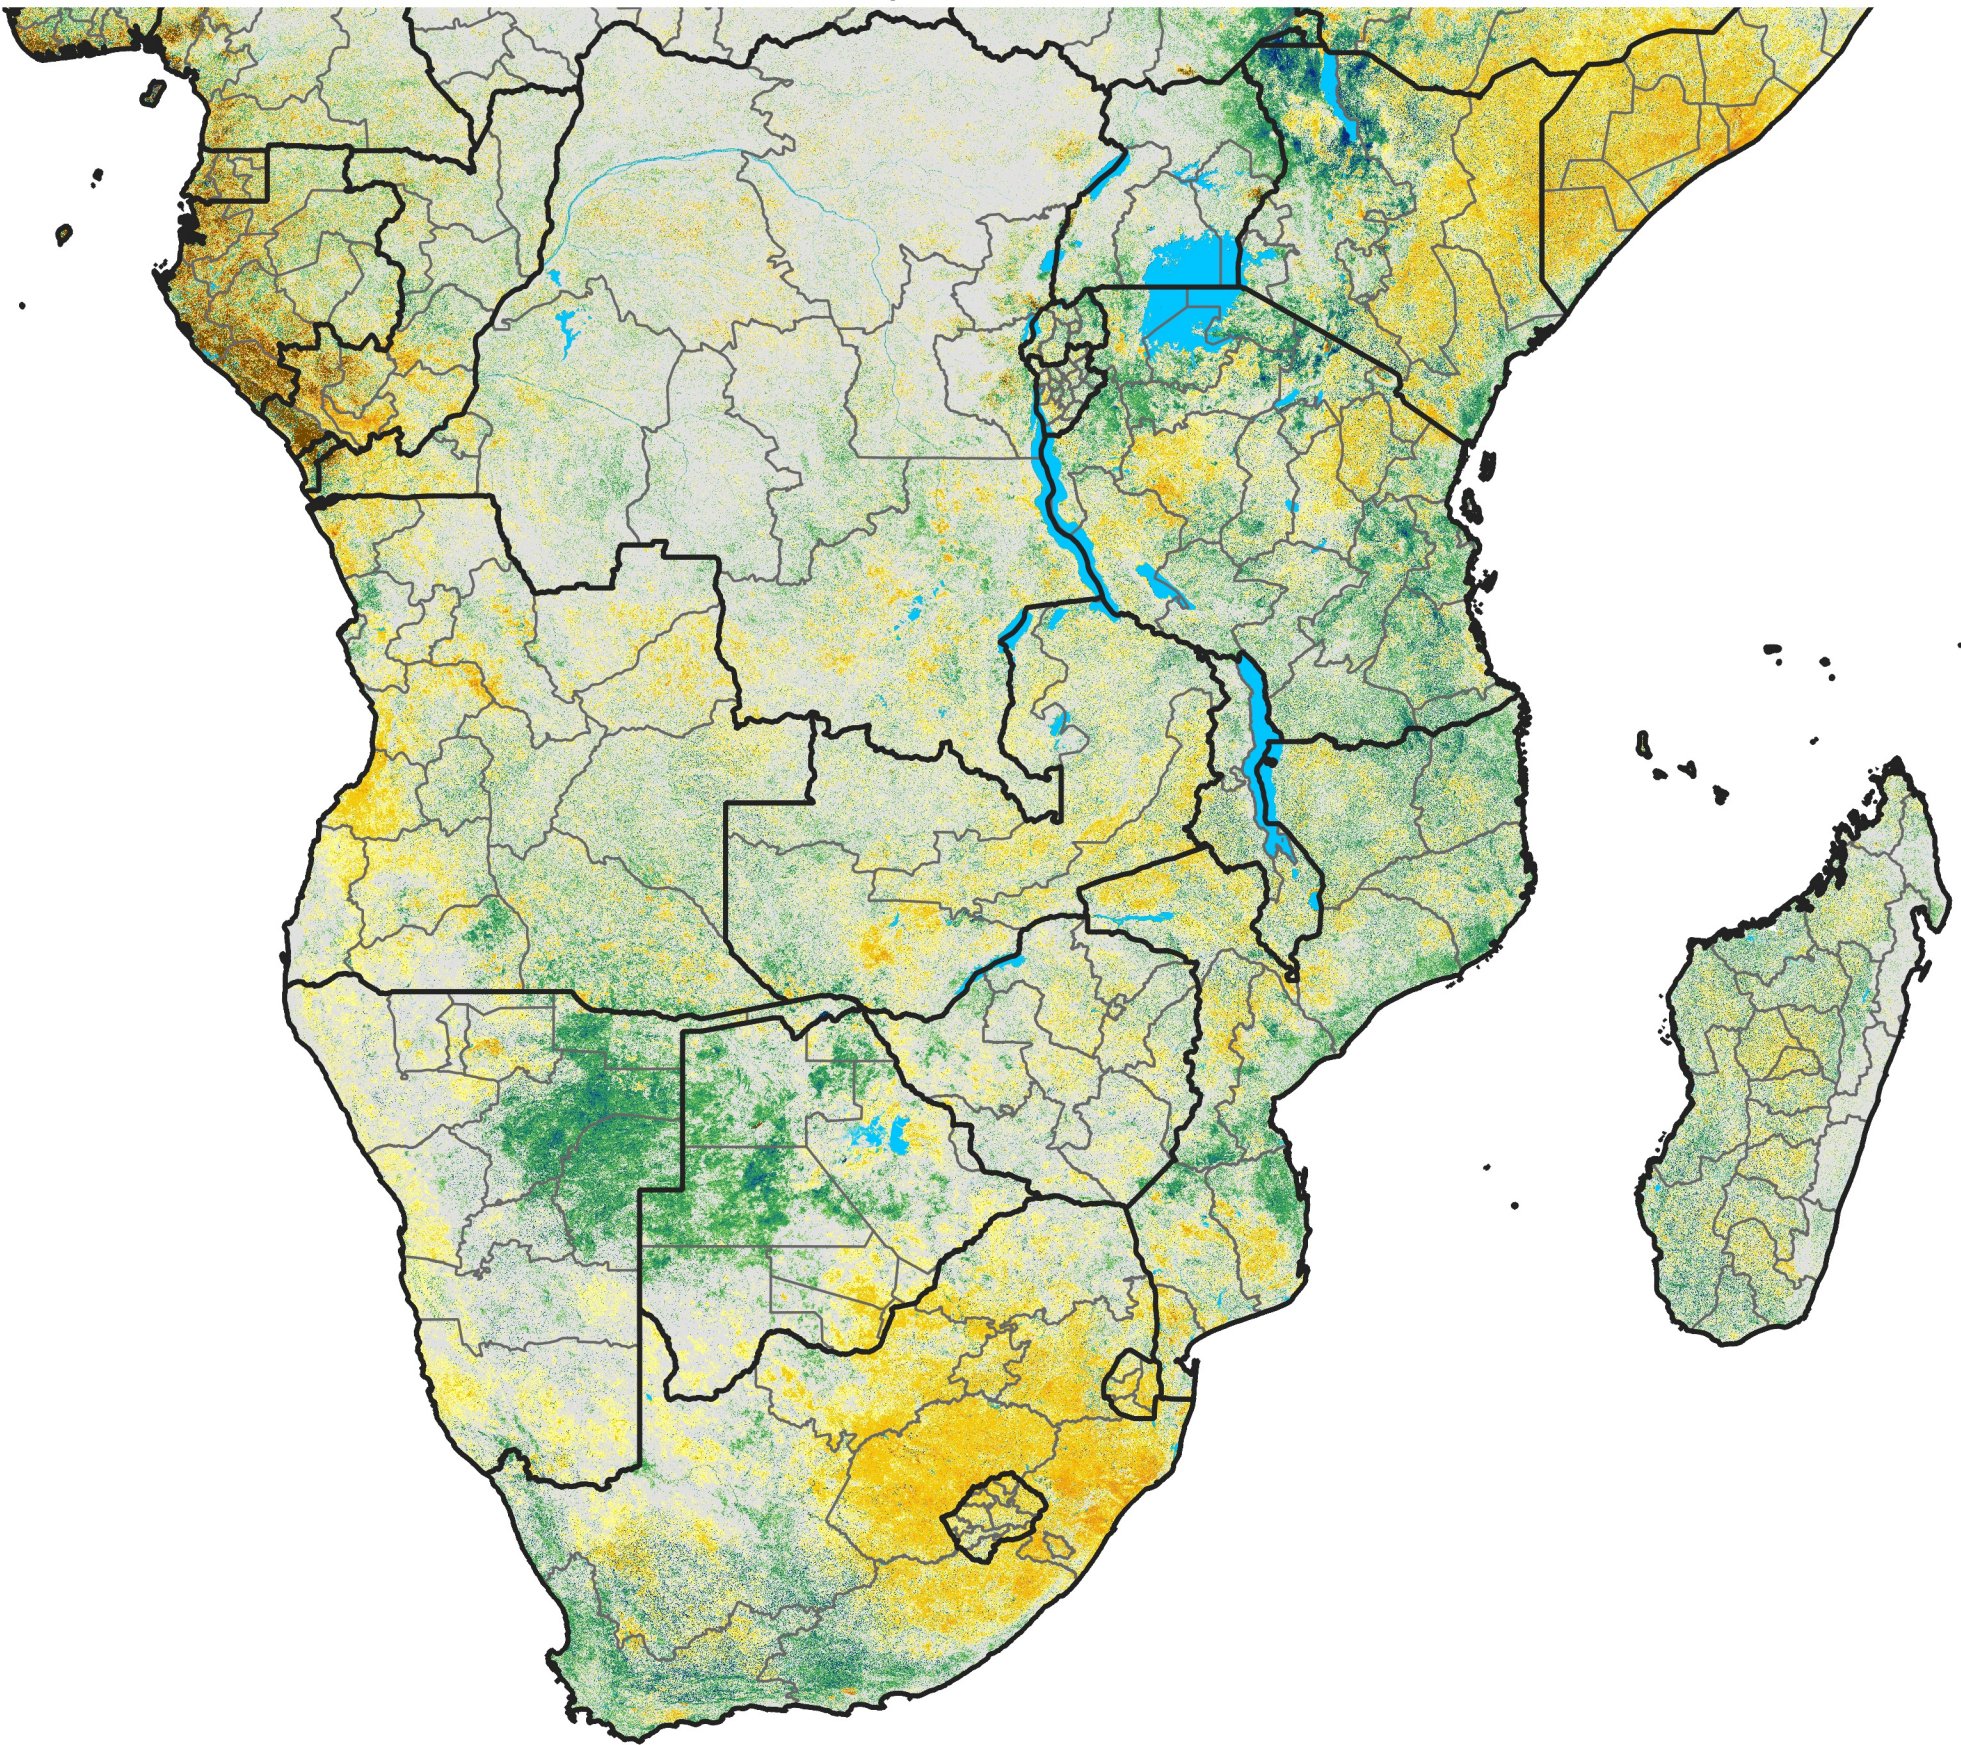

Southern Africa

Percent of Mean NDVI

2014 / mean (2003 - 2022)

Period 27 / September 21 - 30, 2014

Percent of Normal