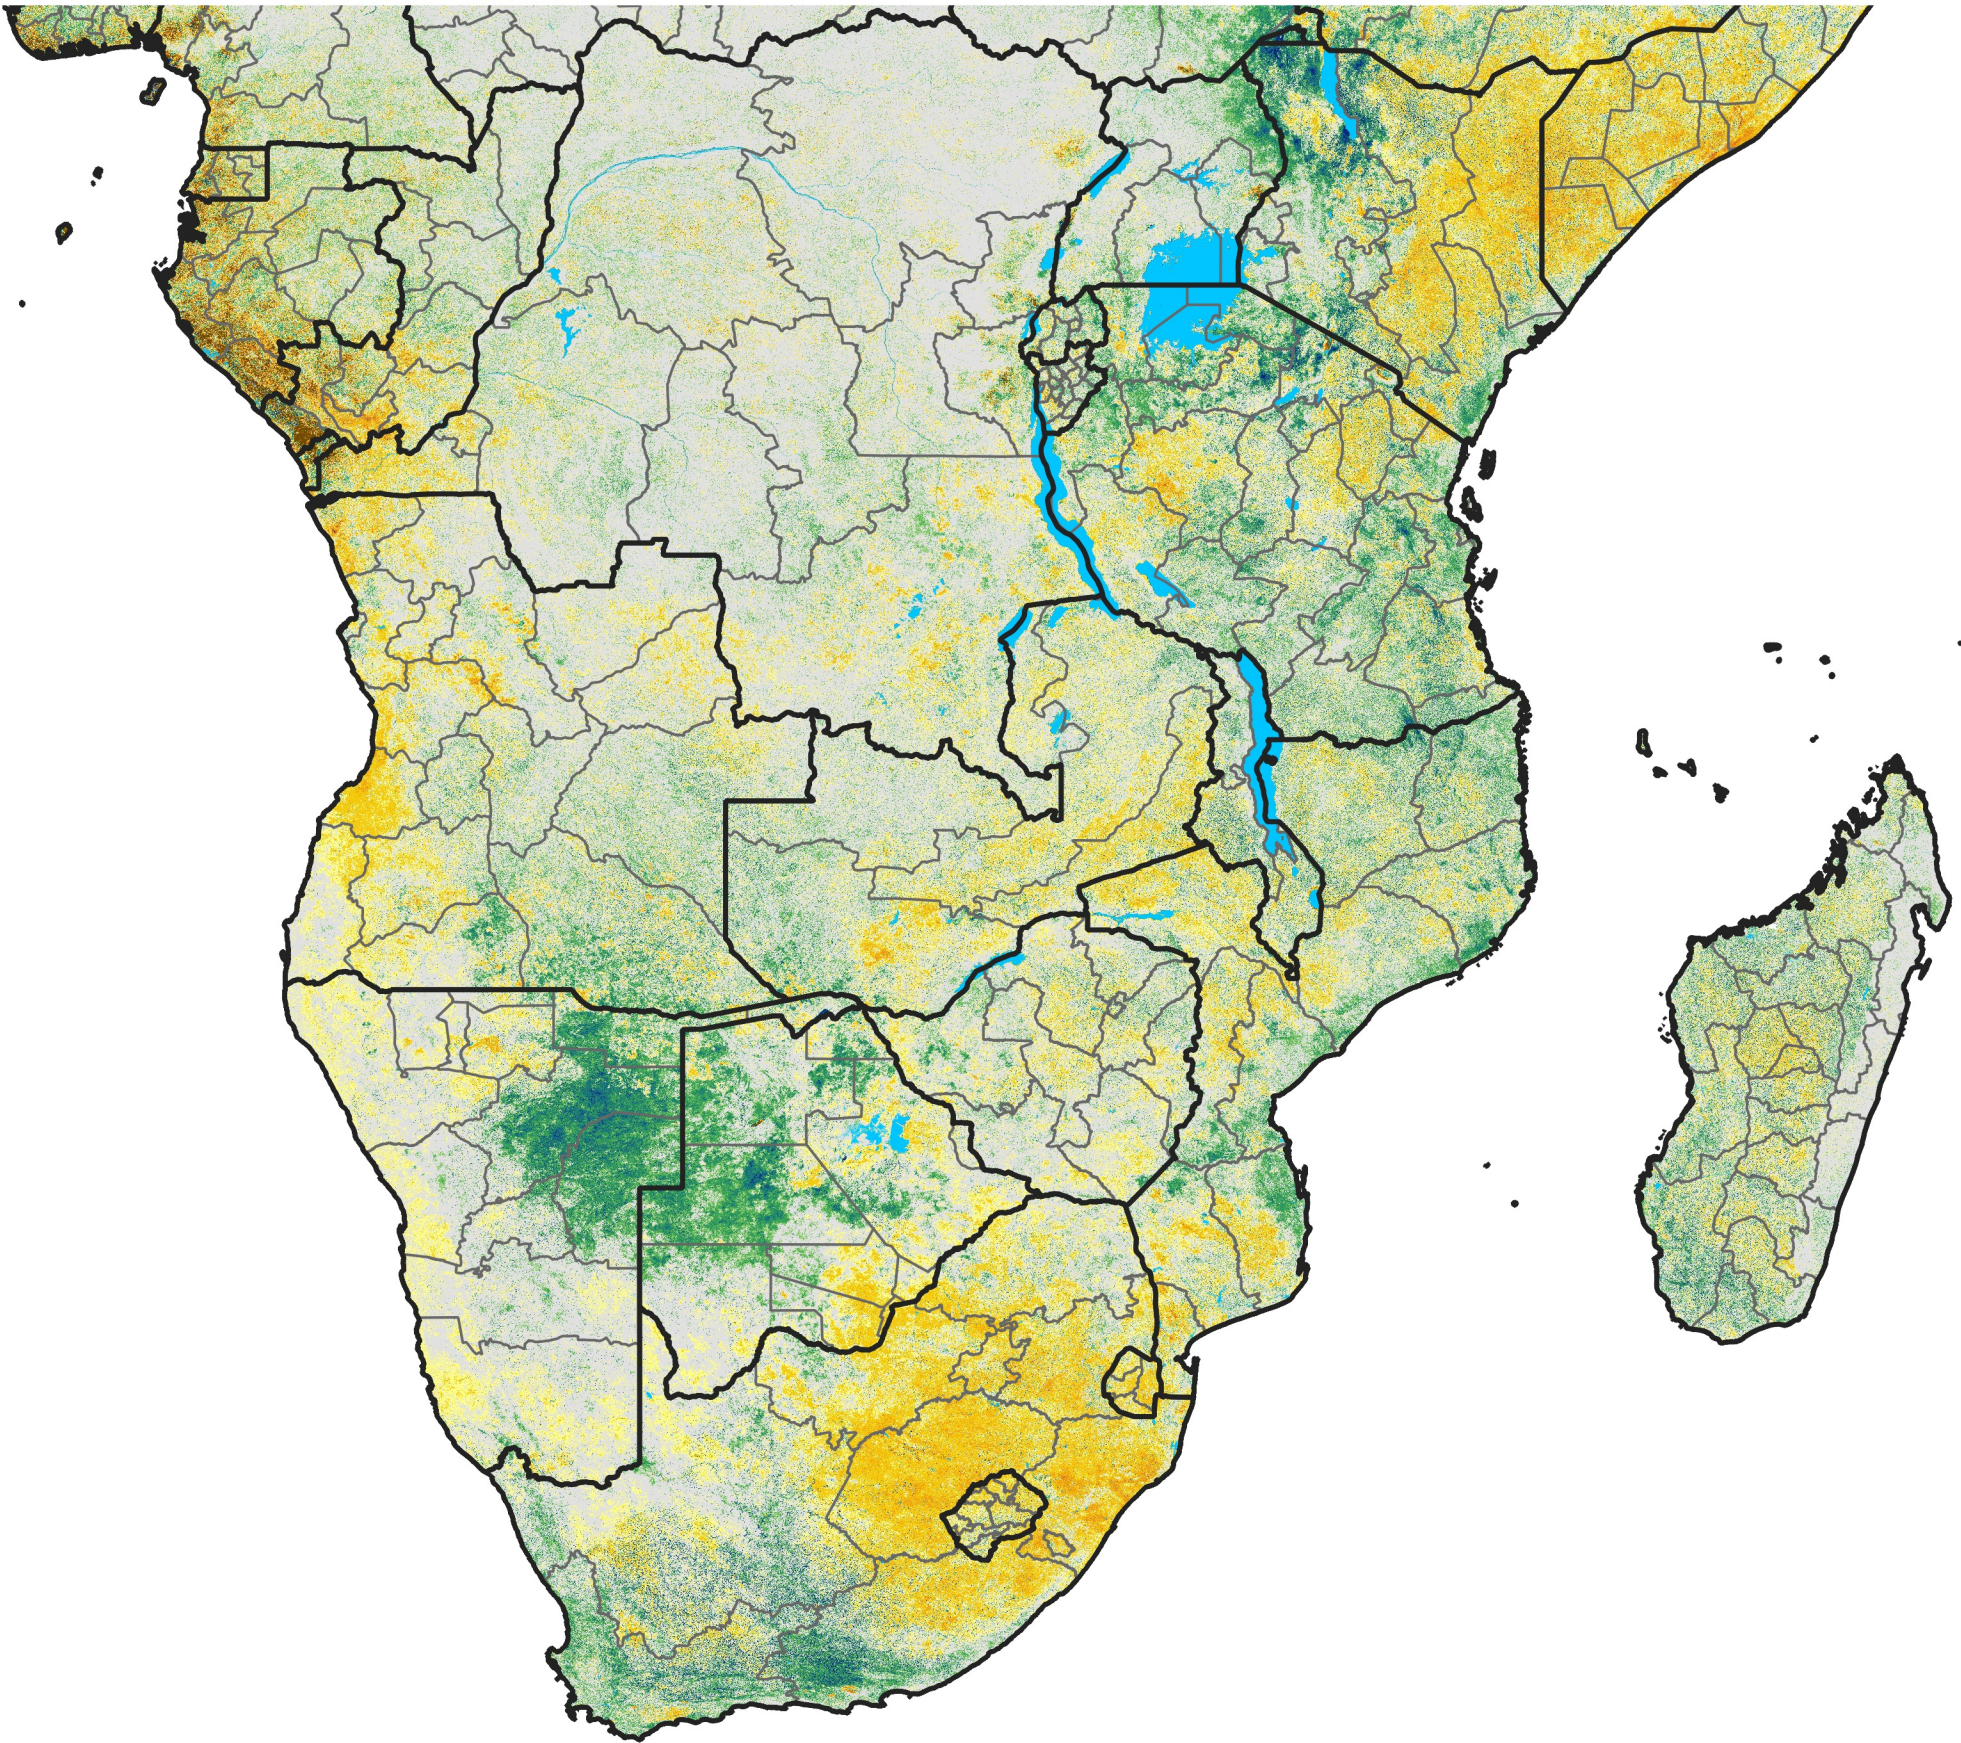

Southern Africa

Percent of Mean NDVI

2014 / mean (2003 - 2022)

Period 28 / October 01 - 10, 2014

Percent of Normal