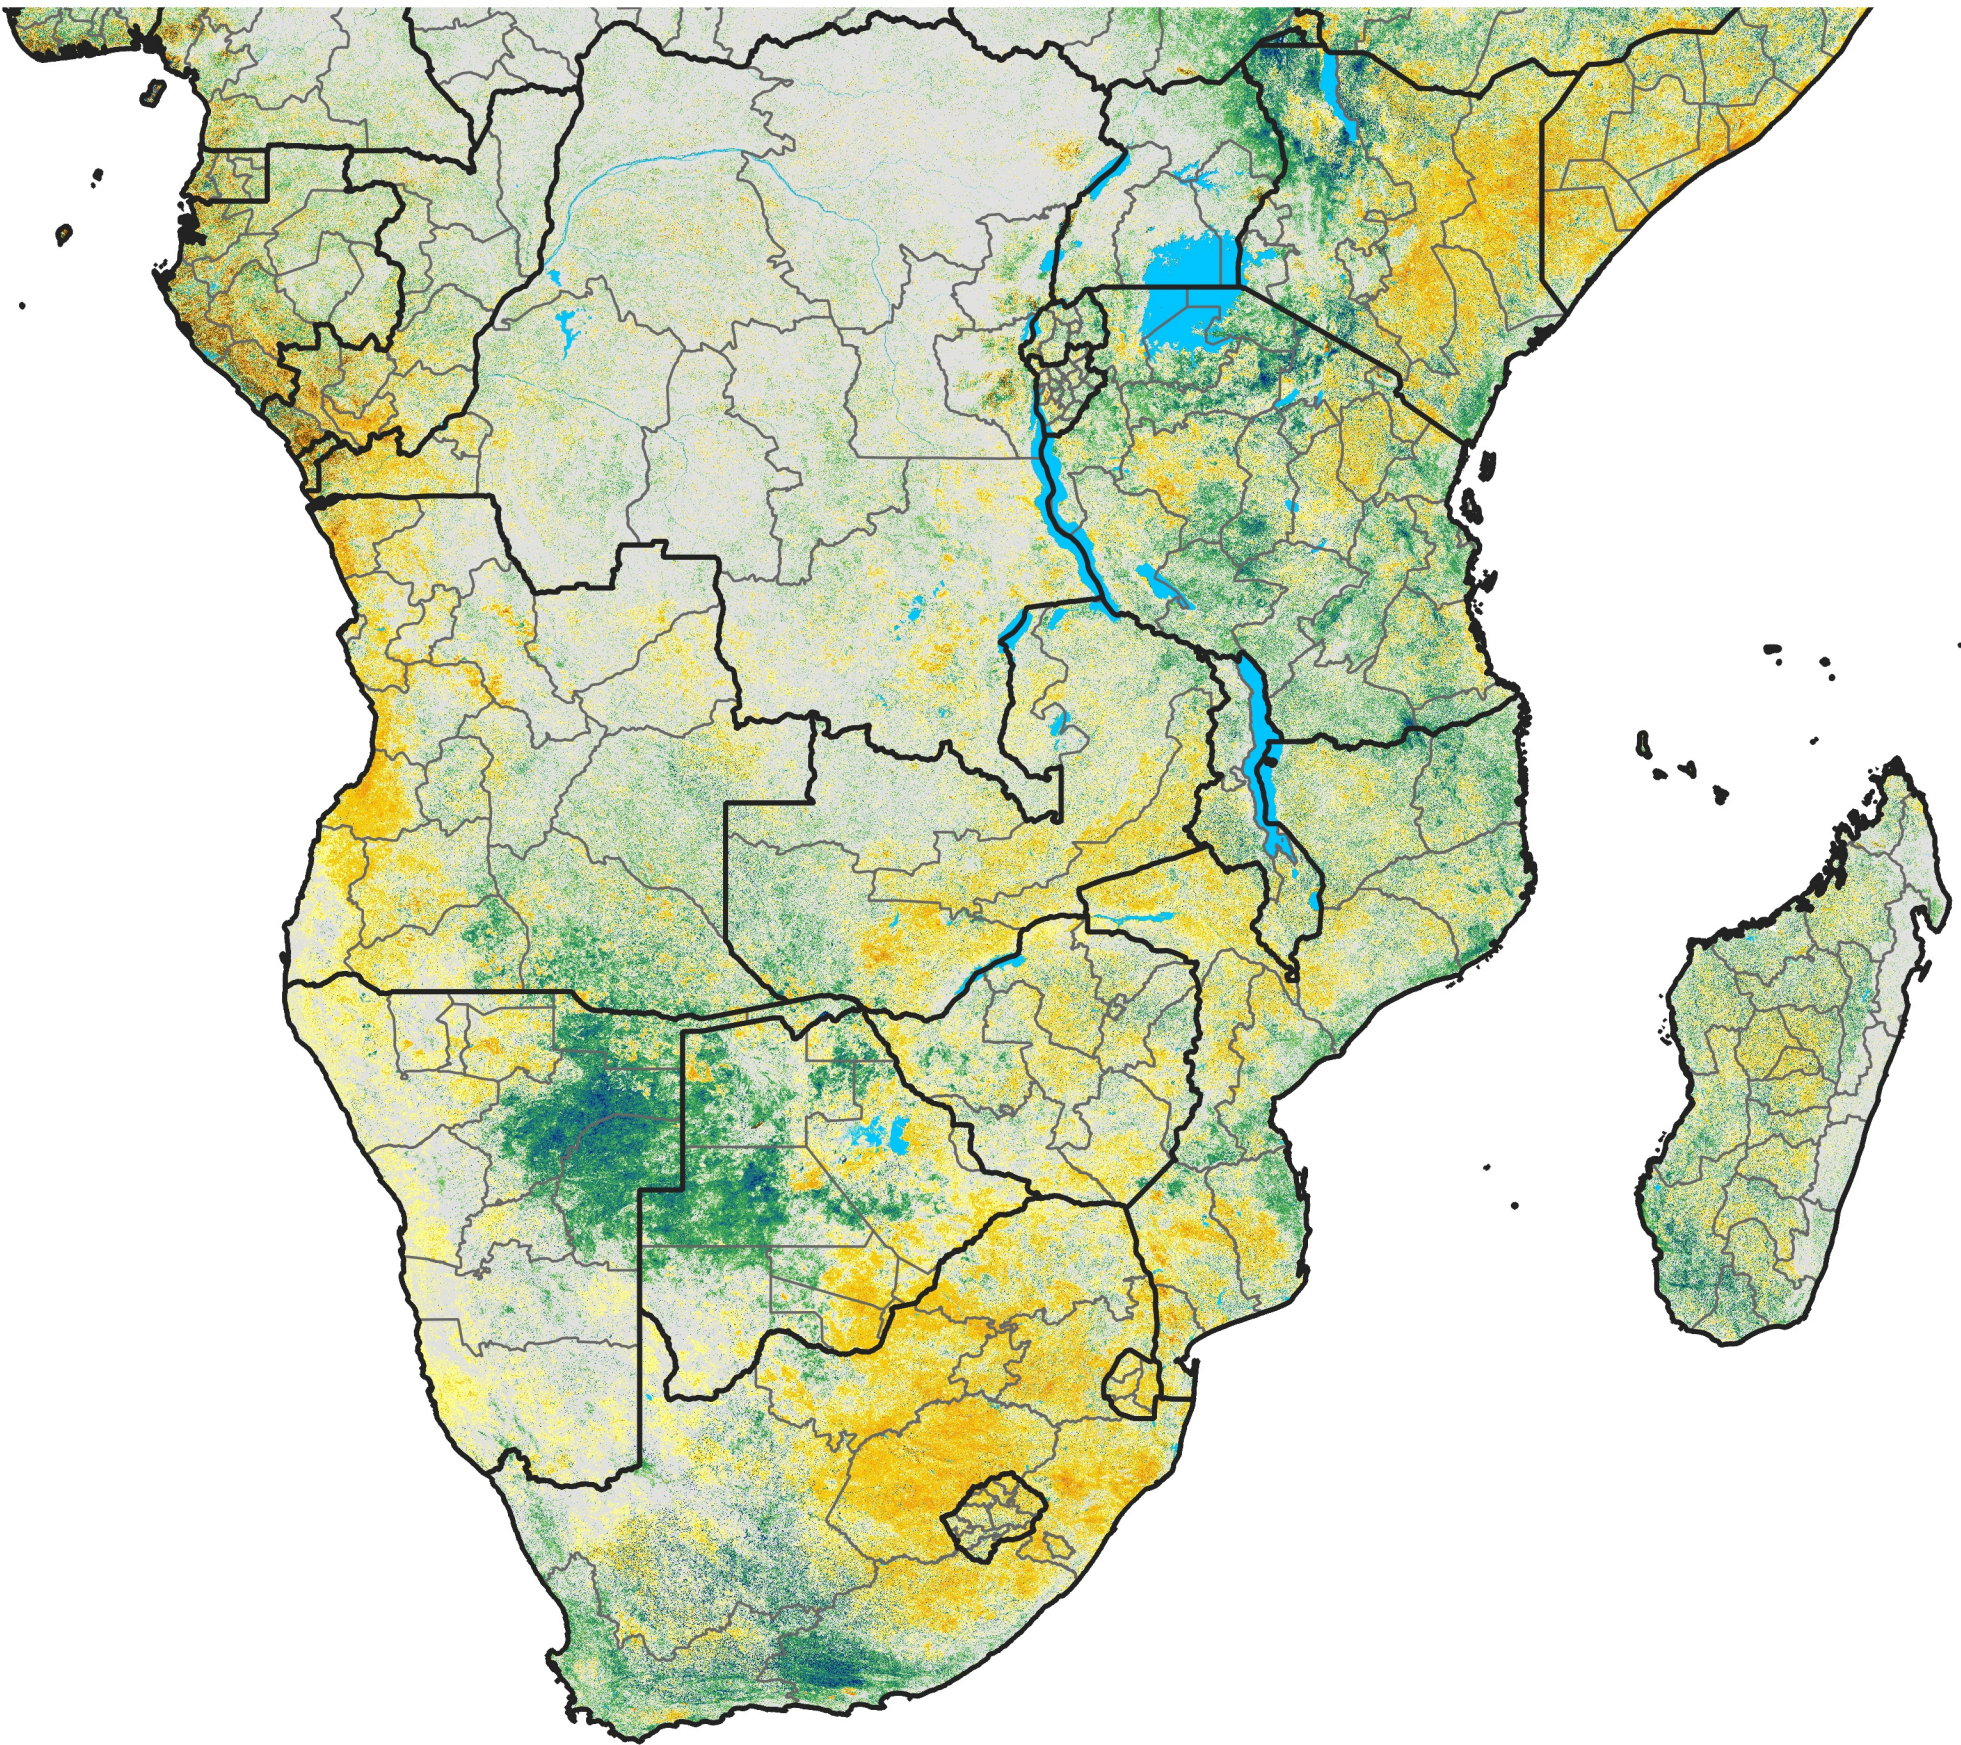

Southern Africa

Percent of Mean NDVI

2014 / mean (2003 - 2022)

Period 29 / October 11 - 20, 2014

Percent of Normal