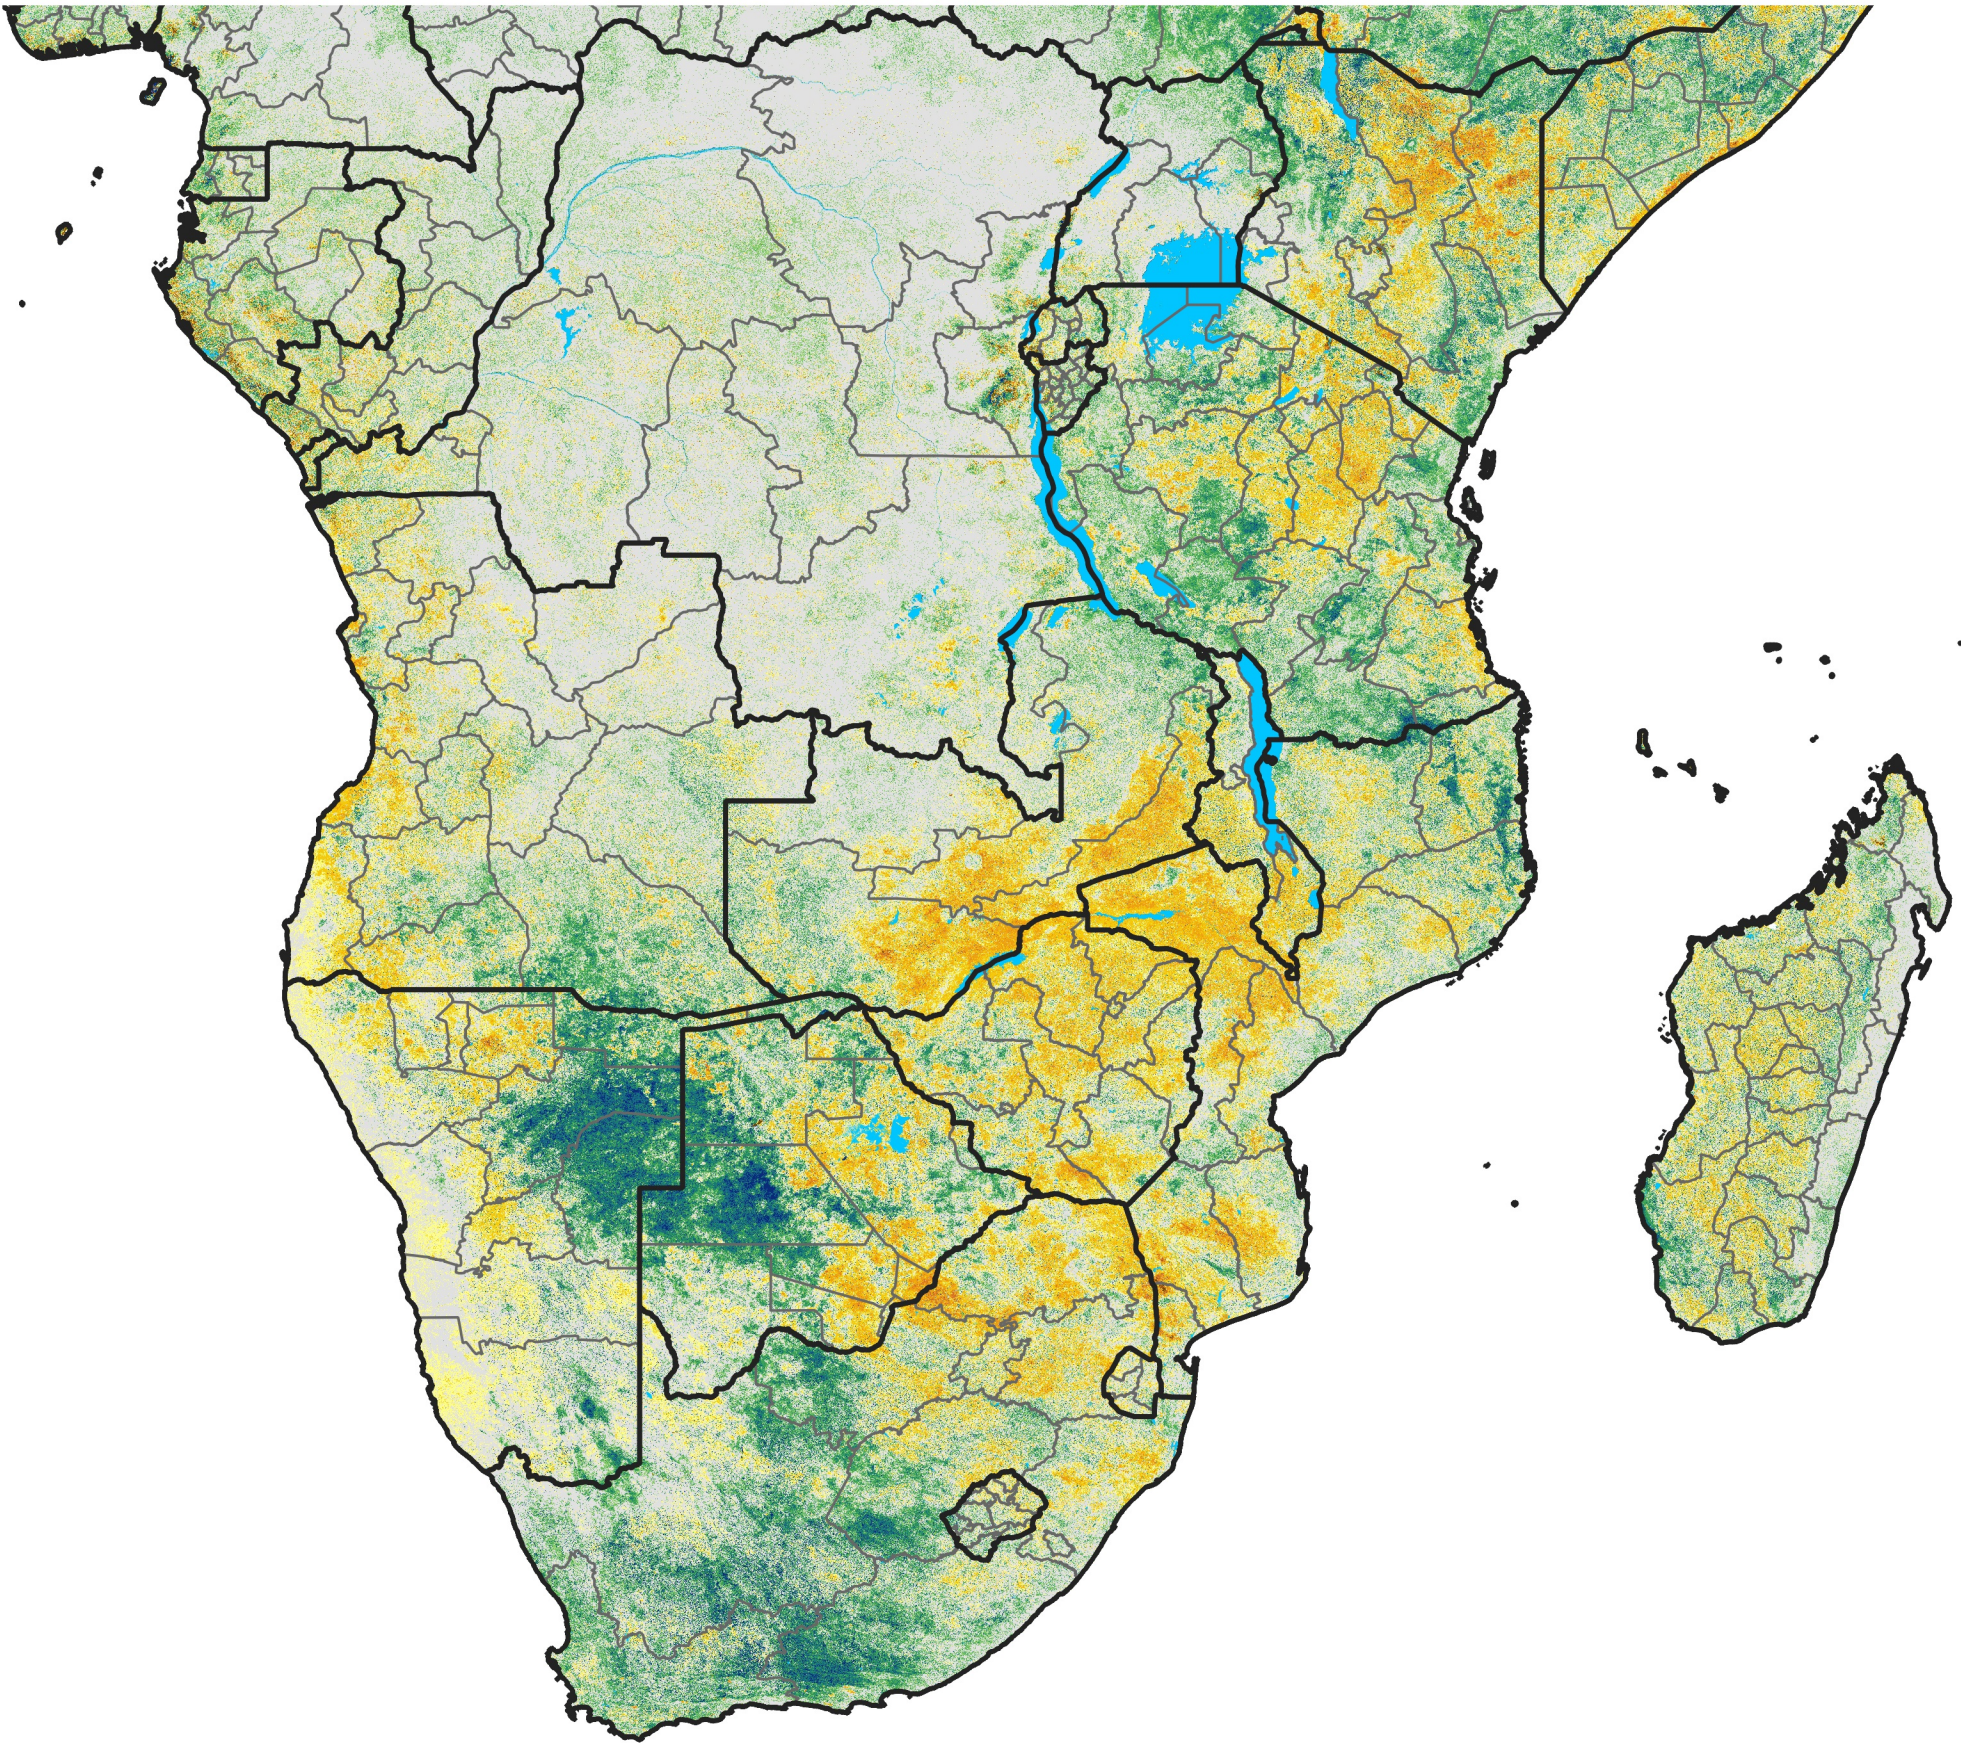

Southern Africa

Percent of Mean NDVI

2014 / mean (2003 - 2022)

Period 32 / November 11 - 20, 2014

Percent of Normal