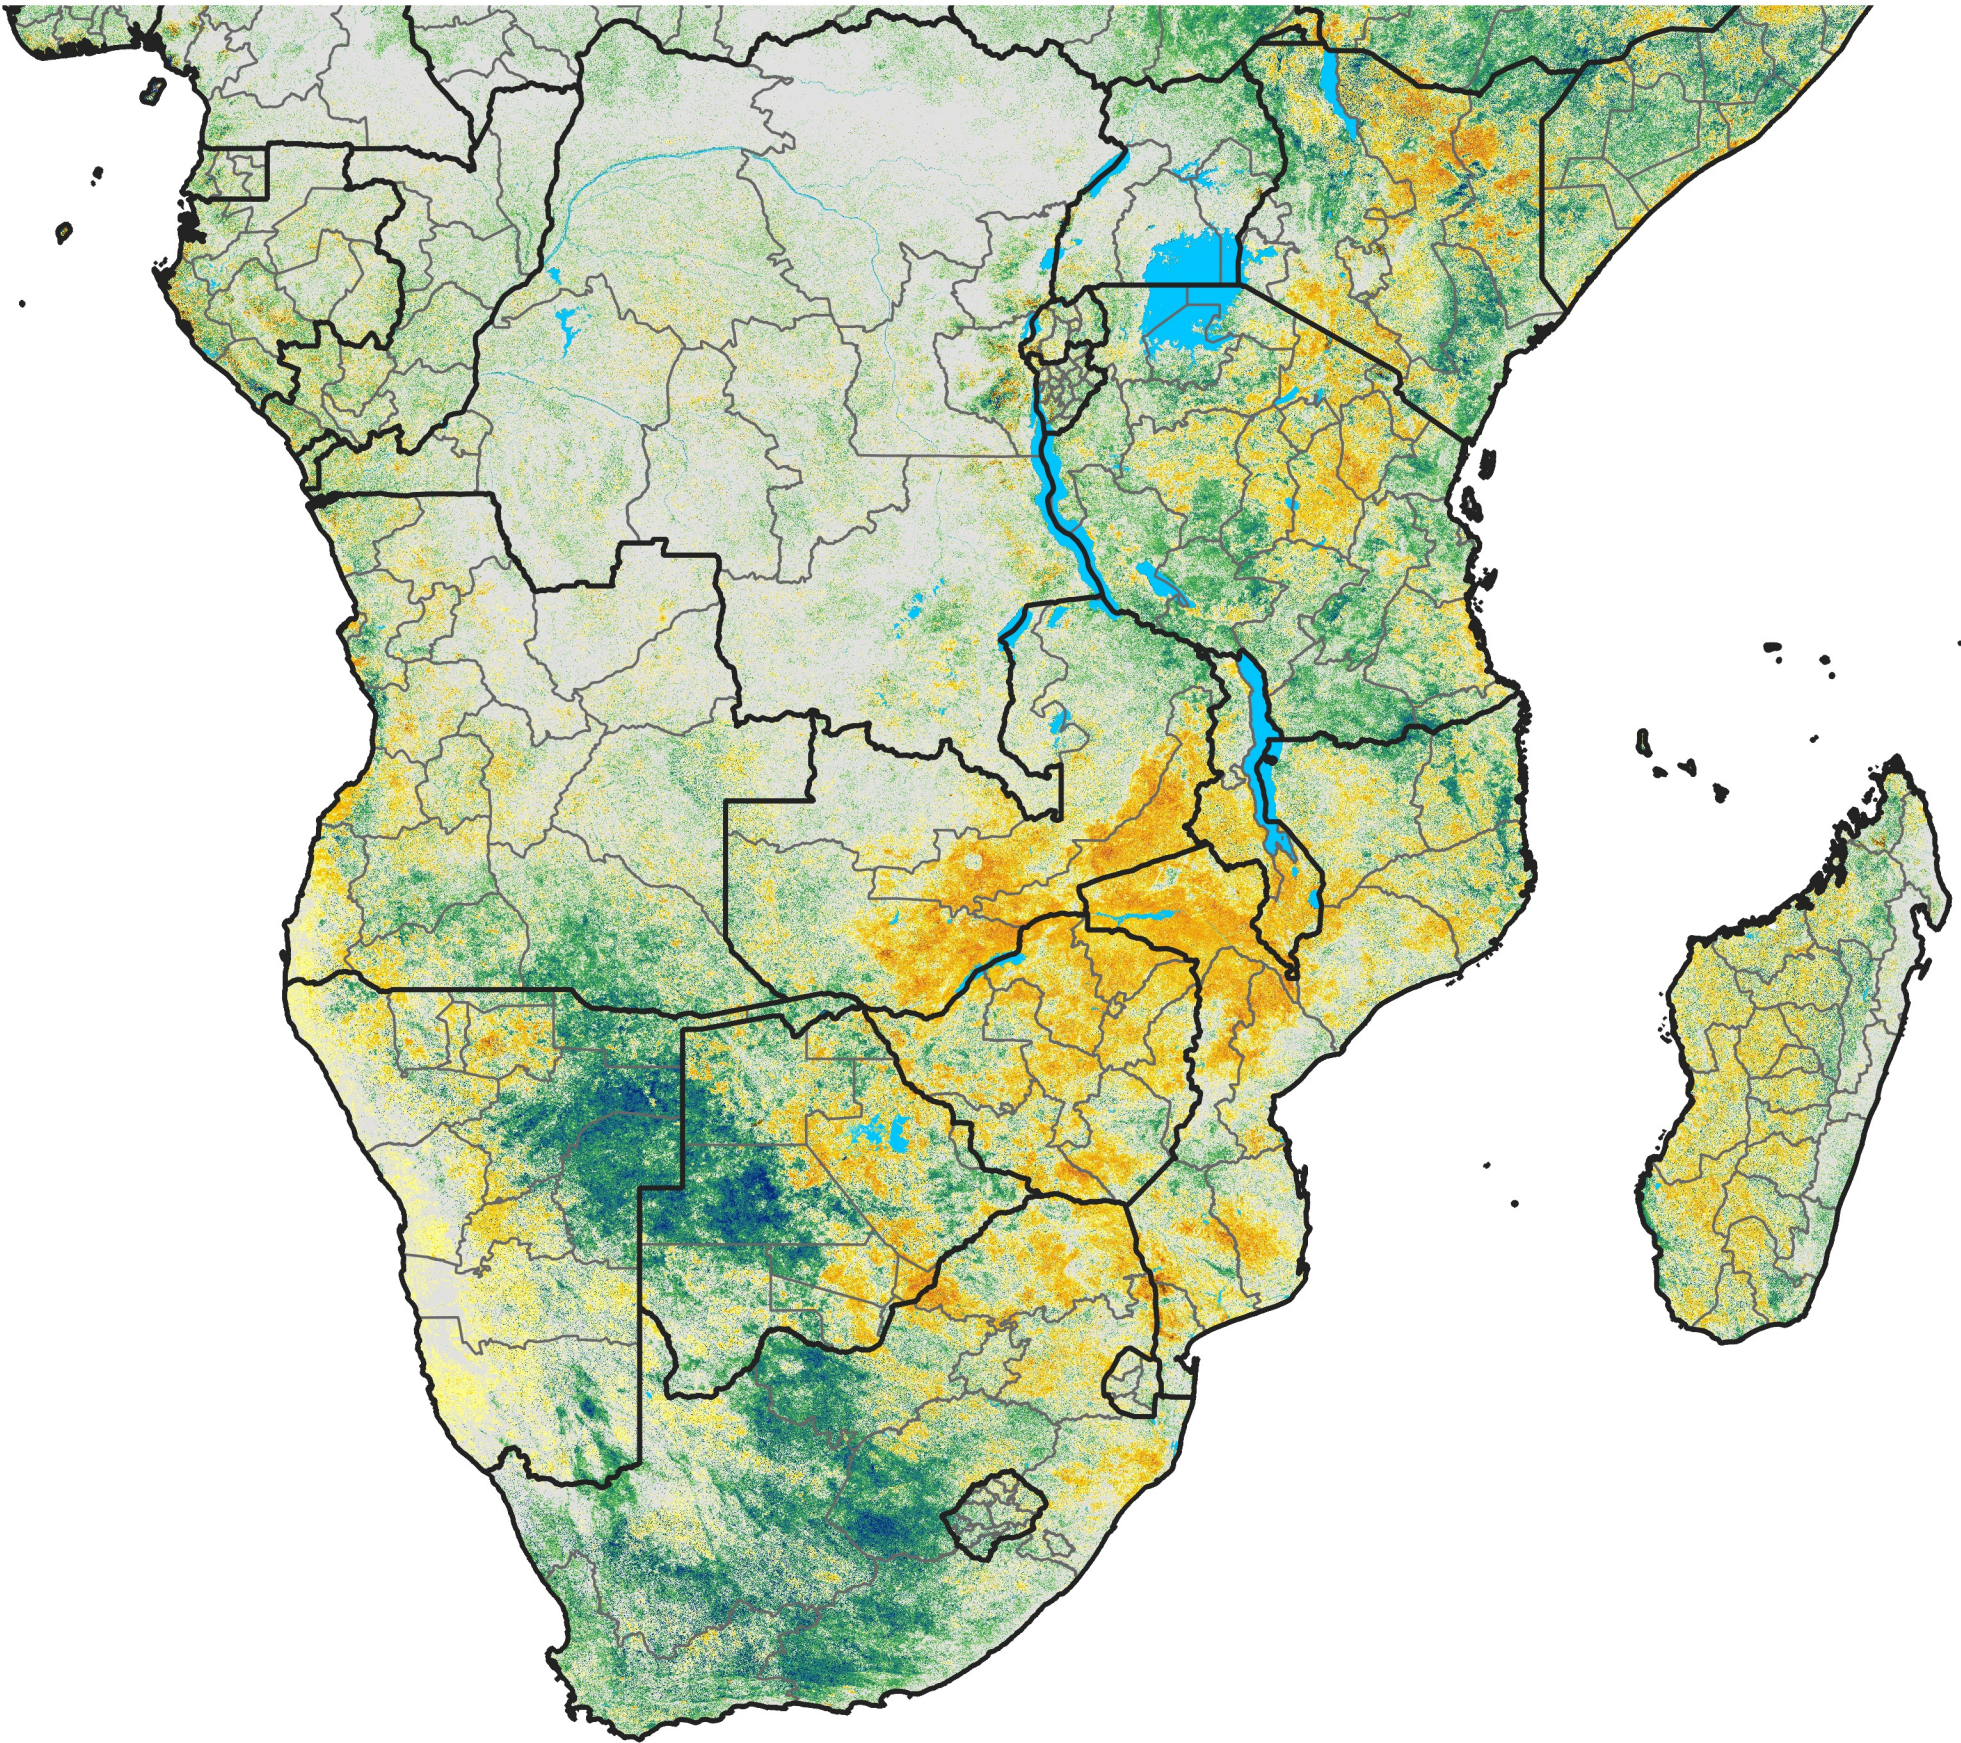

Southern Africa

Percent of Mean NDVI

2014 / mean (2003 - 2022)

Period 33 / November 21 - 30, 2014

Percent of Normal