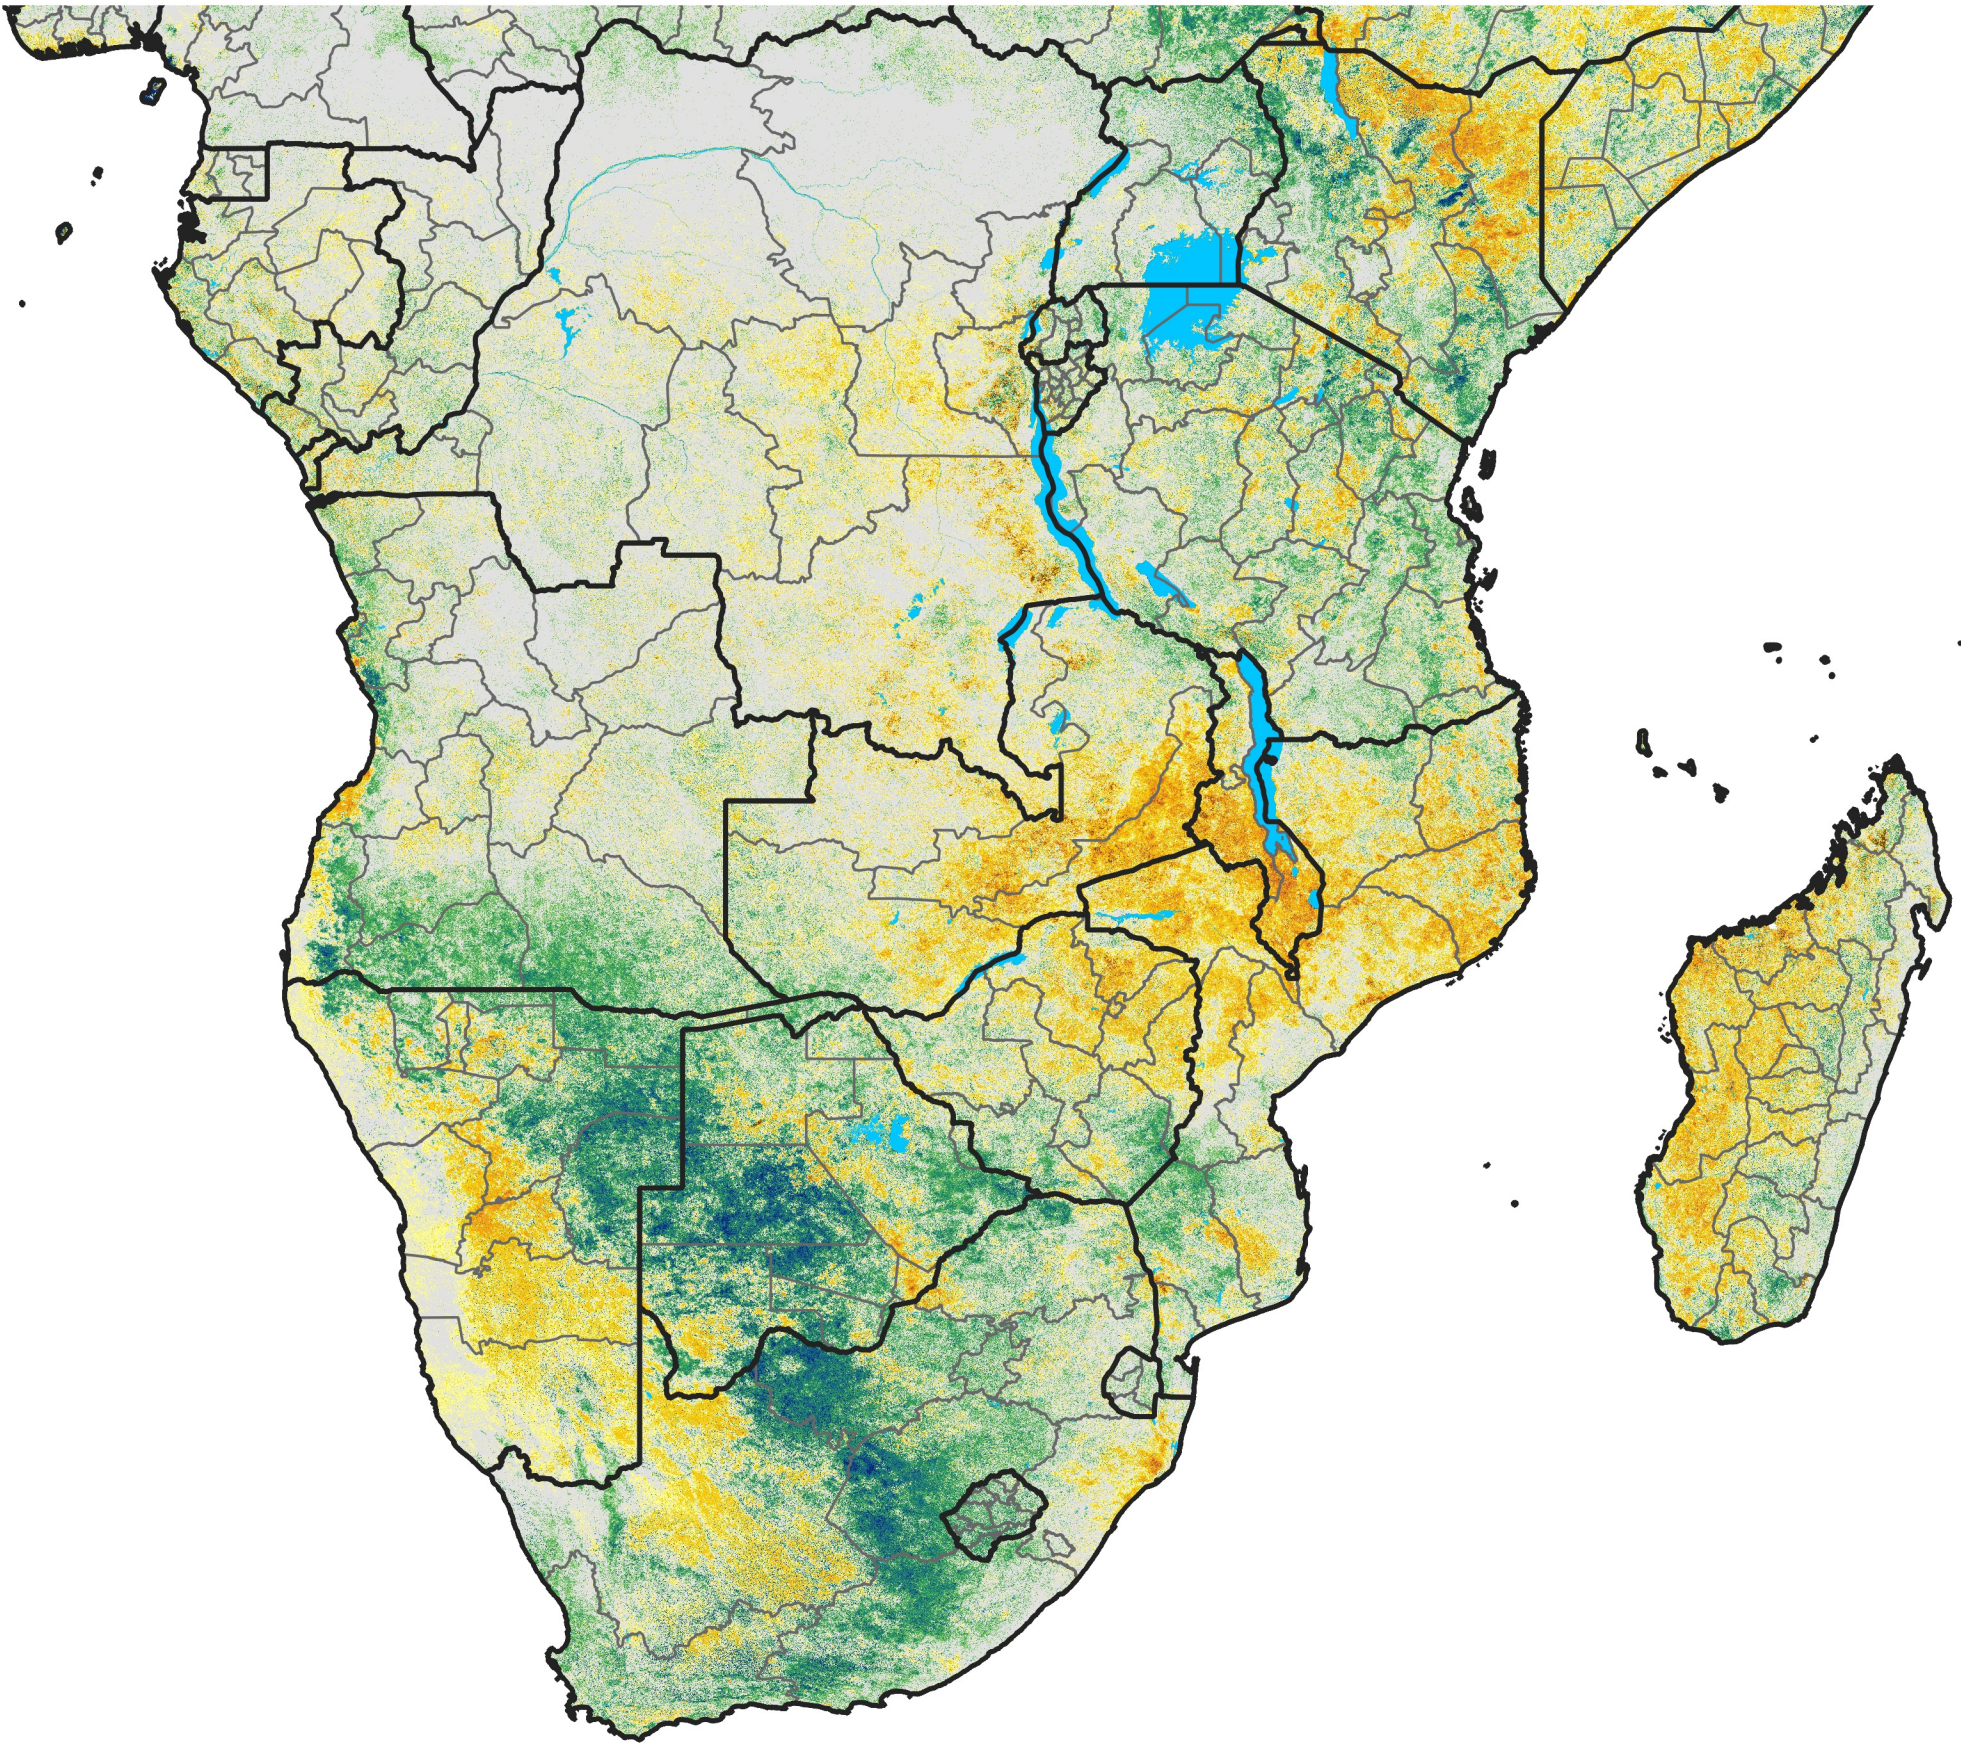

Southern Africa

Percent of Mean NDVI

2014 / mean (2003 - 2022)

Period 36 / December 21 - 31, 2014

Percent of Normal