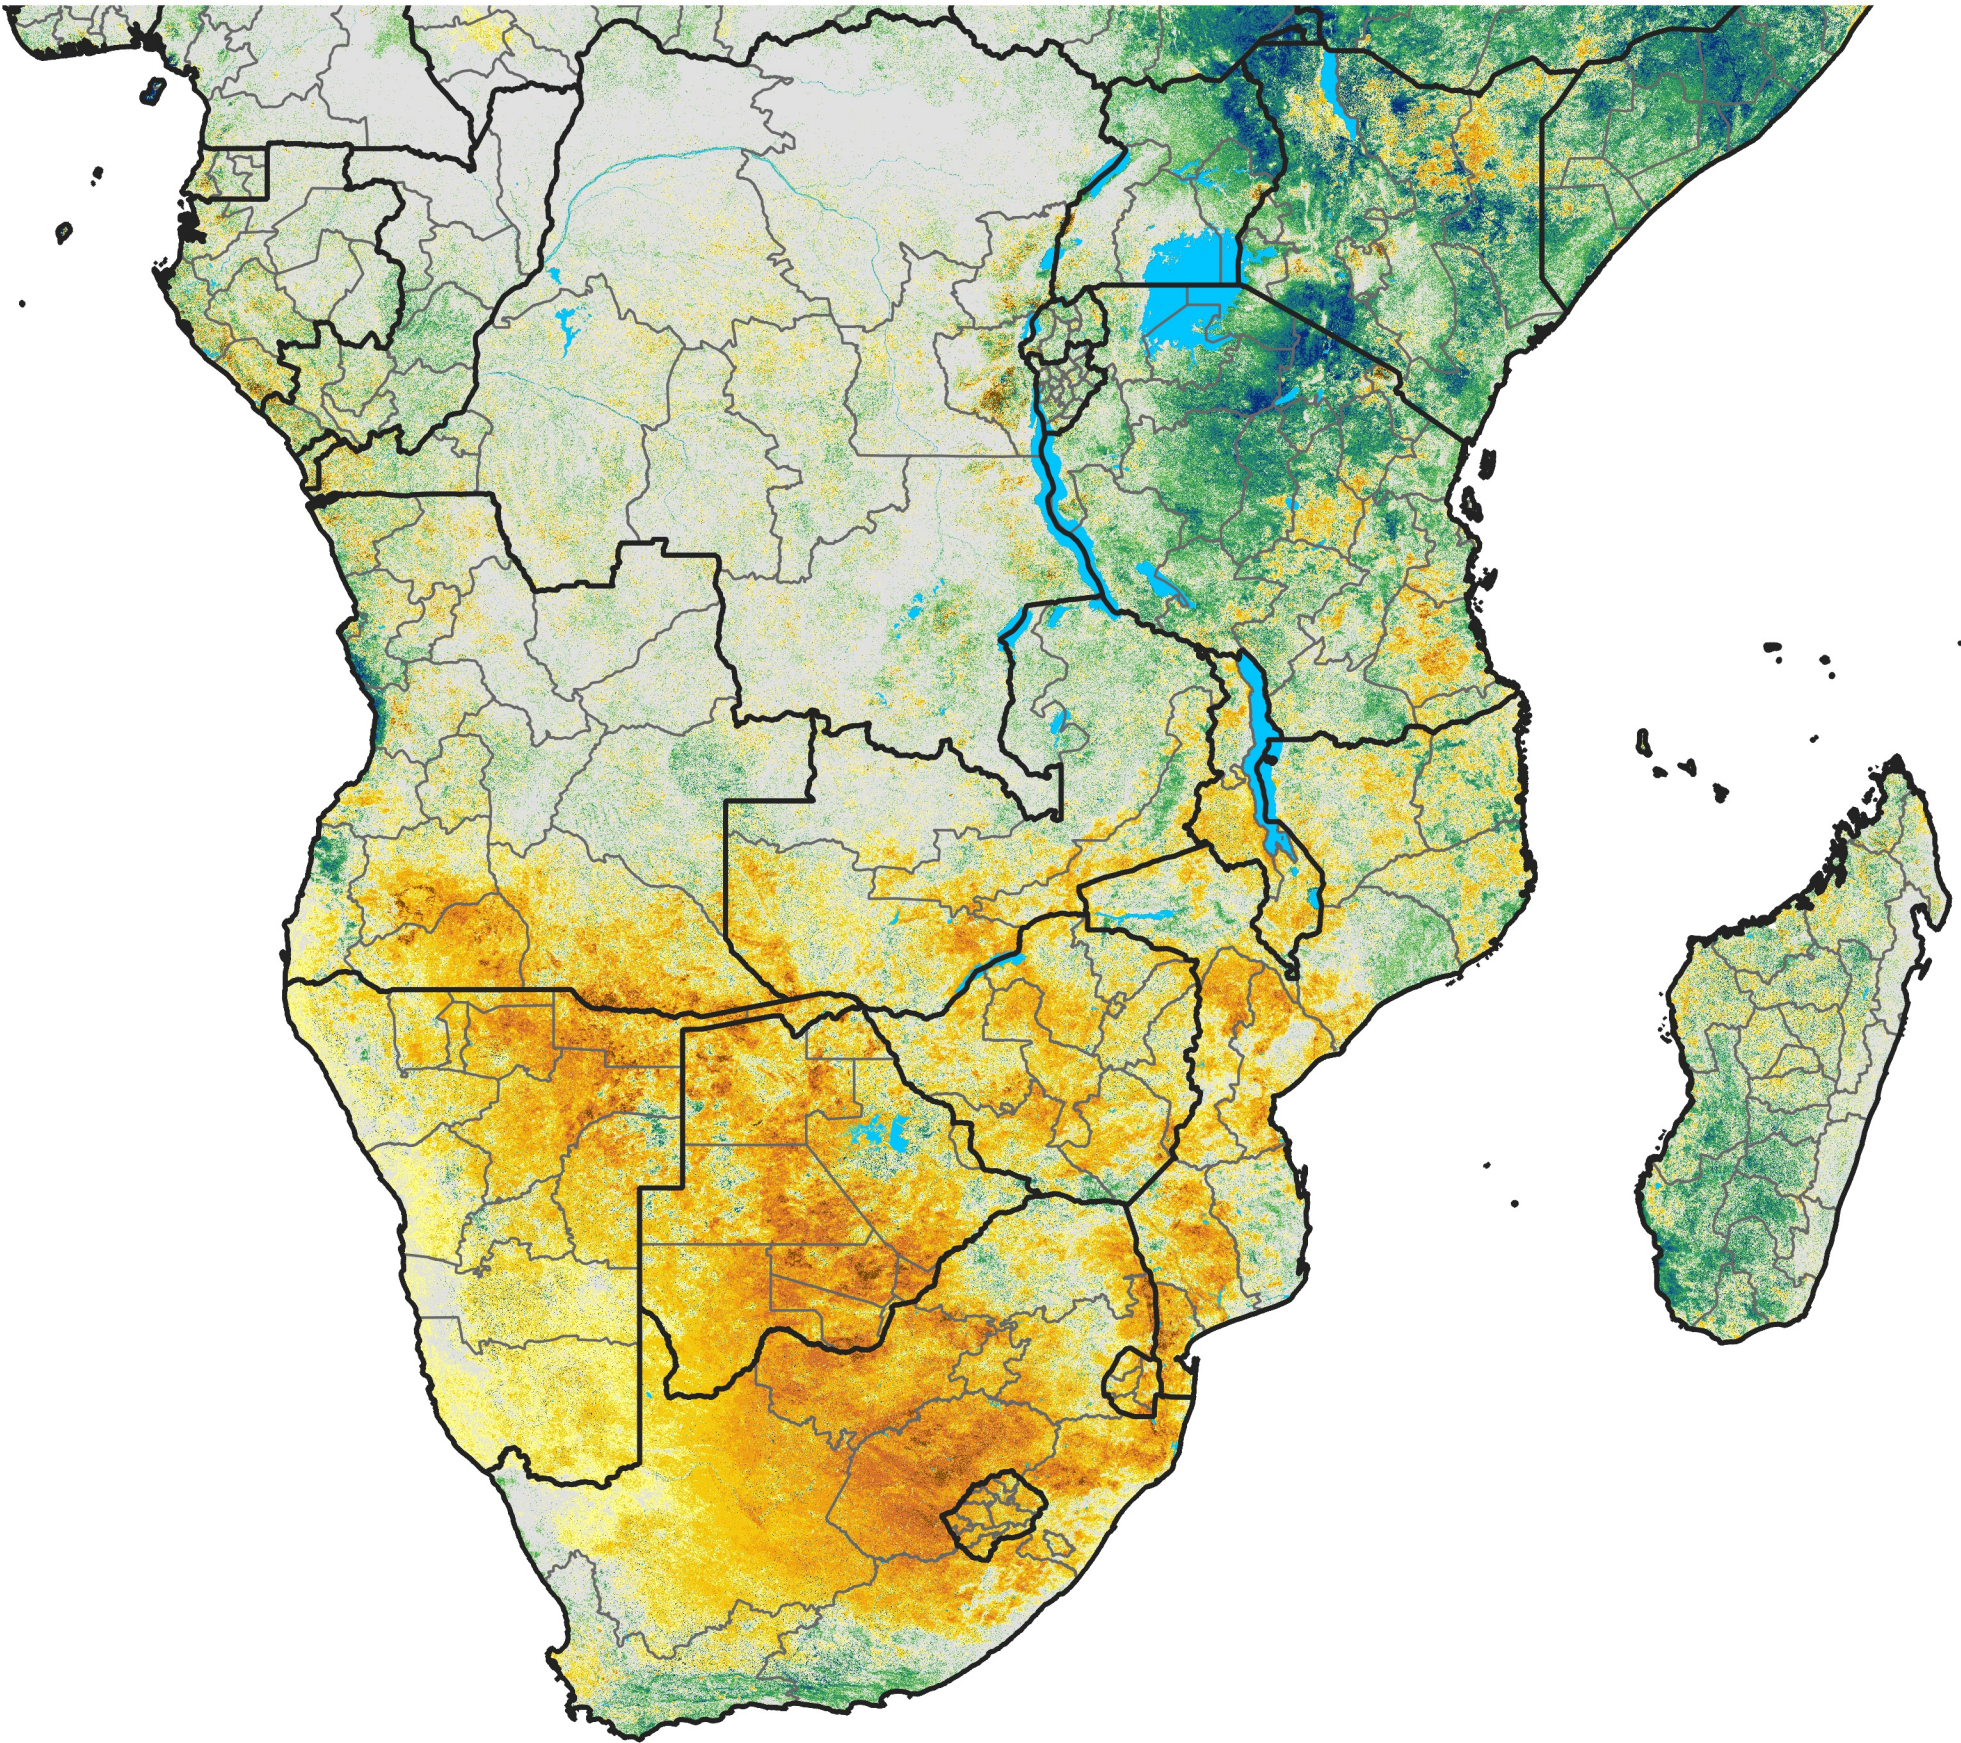

Southern Africa

Percent of Mean NDVI

2015 / mean (2003 - 2022)

Period 34 / December 01 - 10, 2015

Percent of Normal