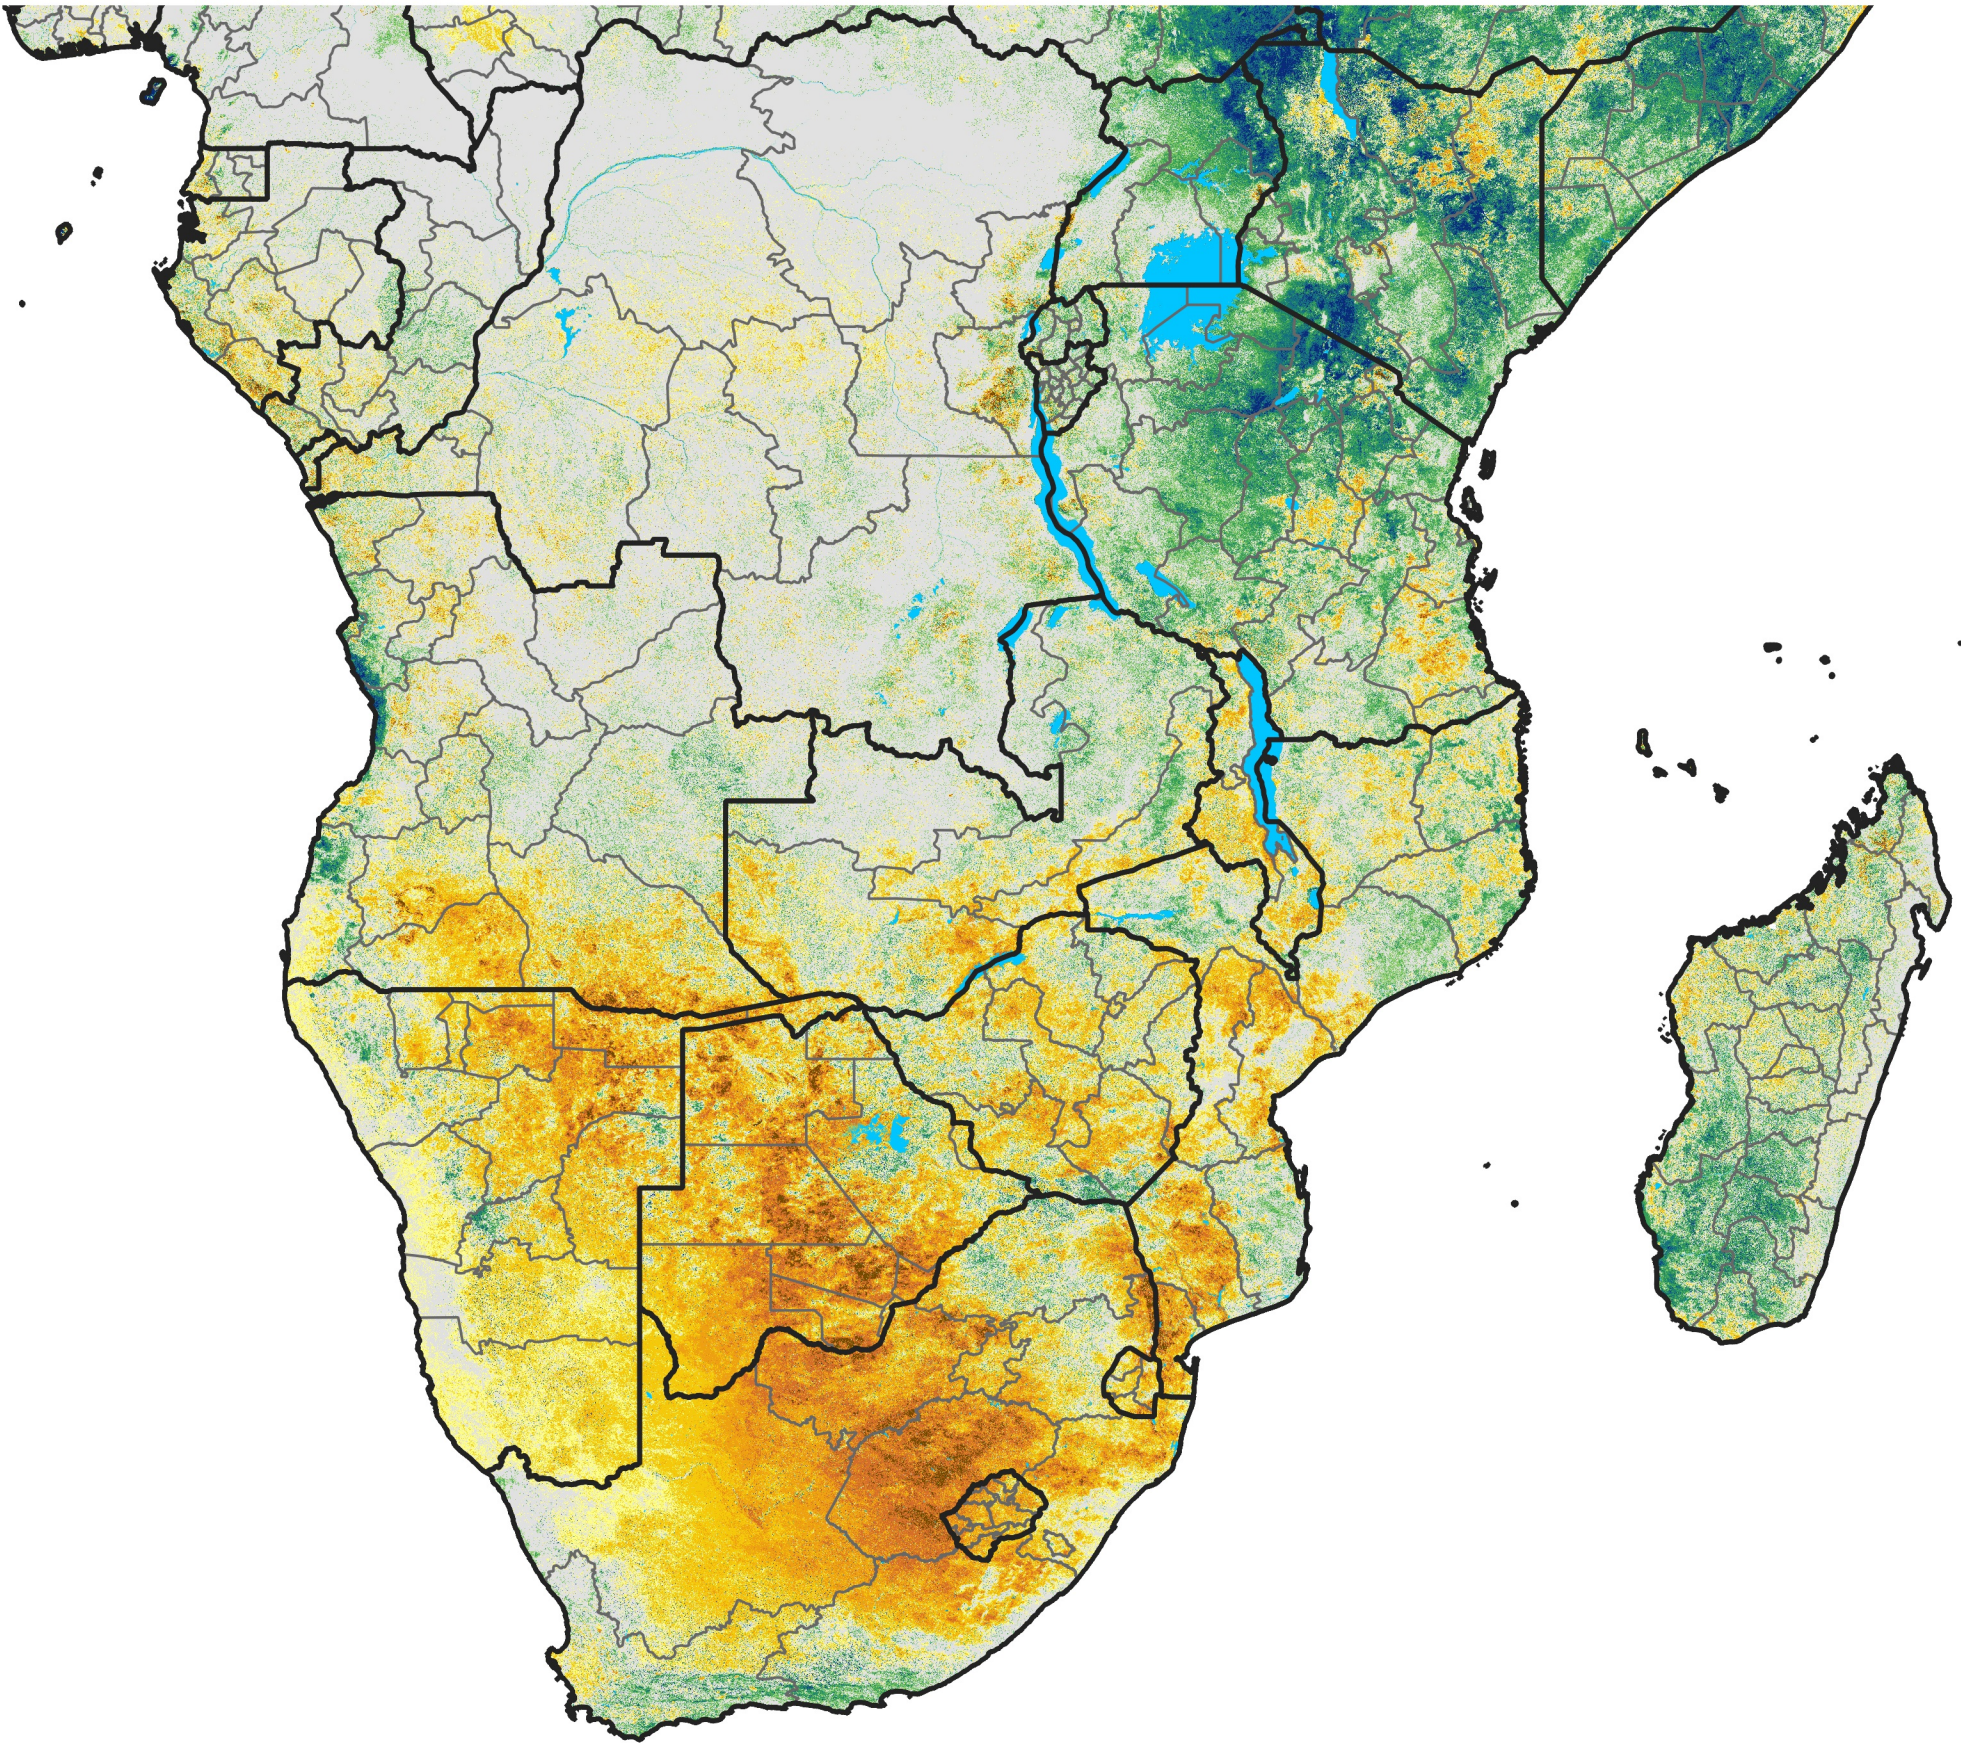

Southern Africa

Percent of Mean NDVI

2015 / mean (2003 - 2022)

Period 35 / December 11 - 20, 2015

Percent of Normal