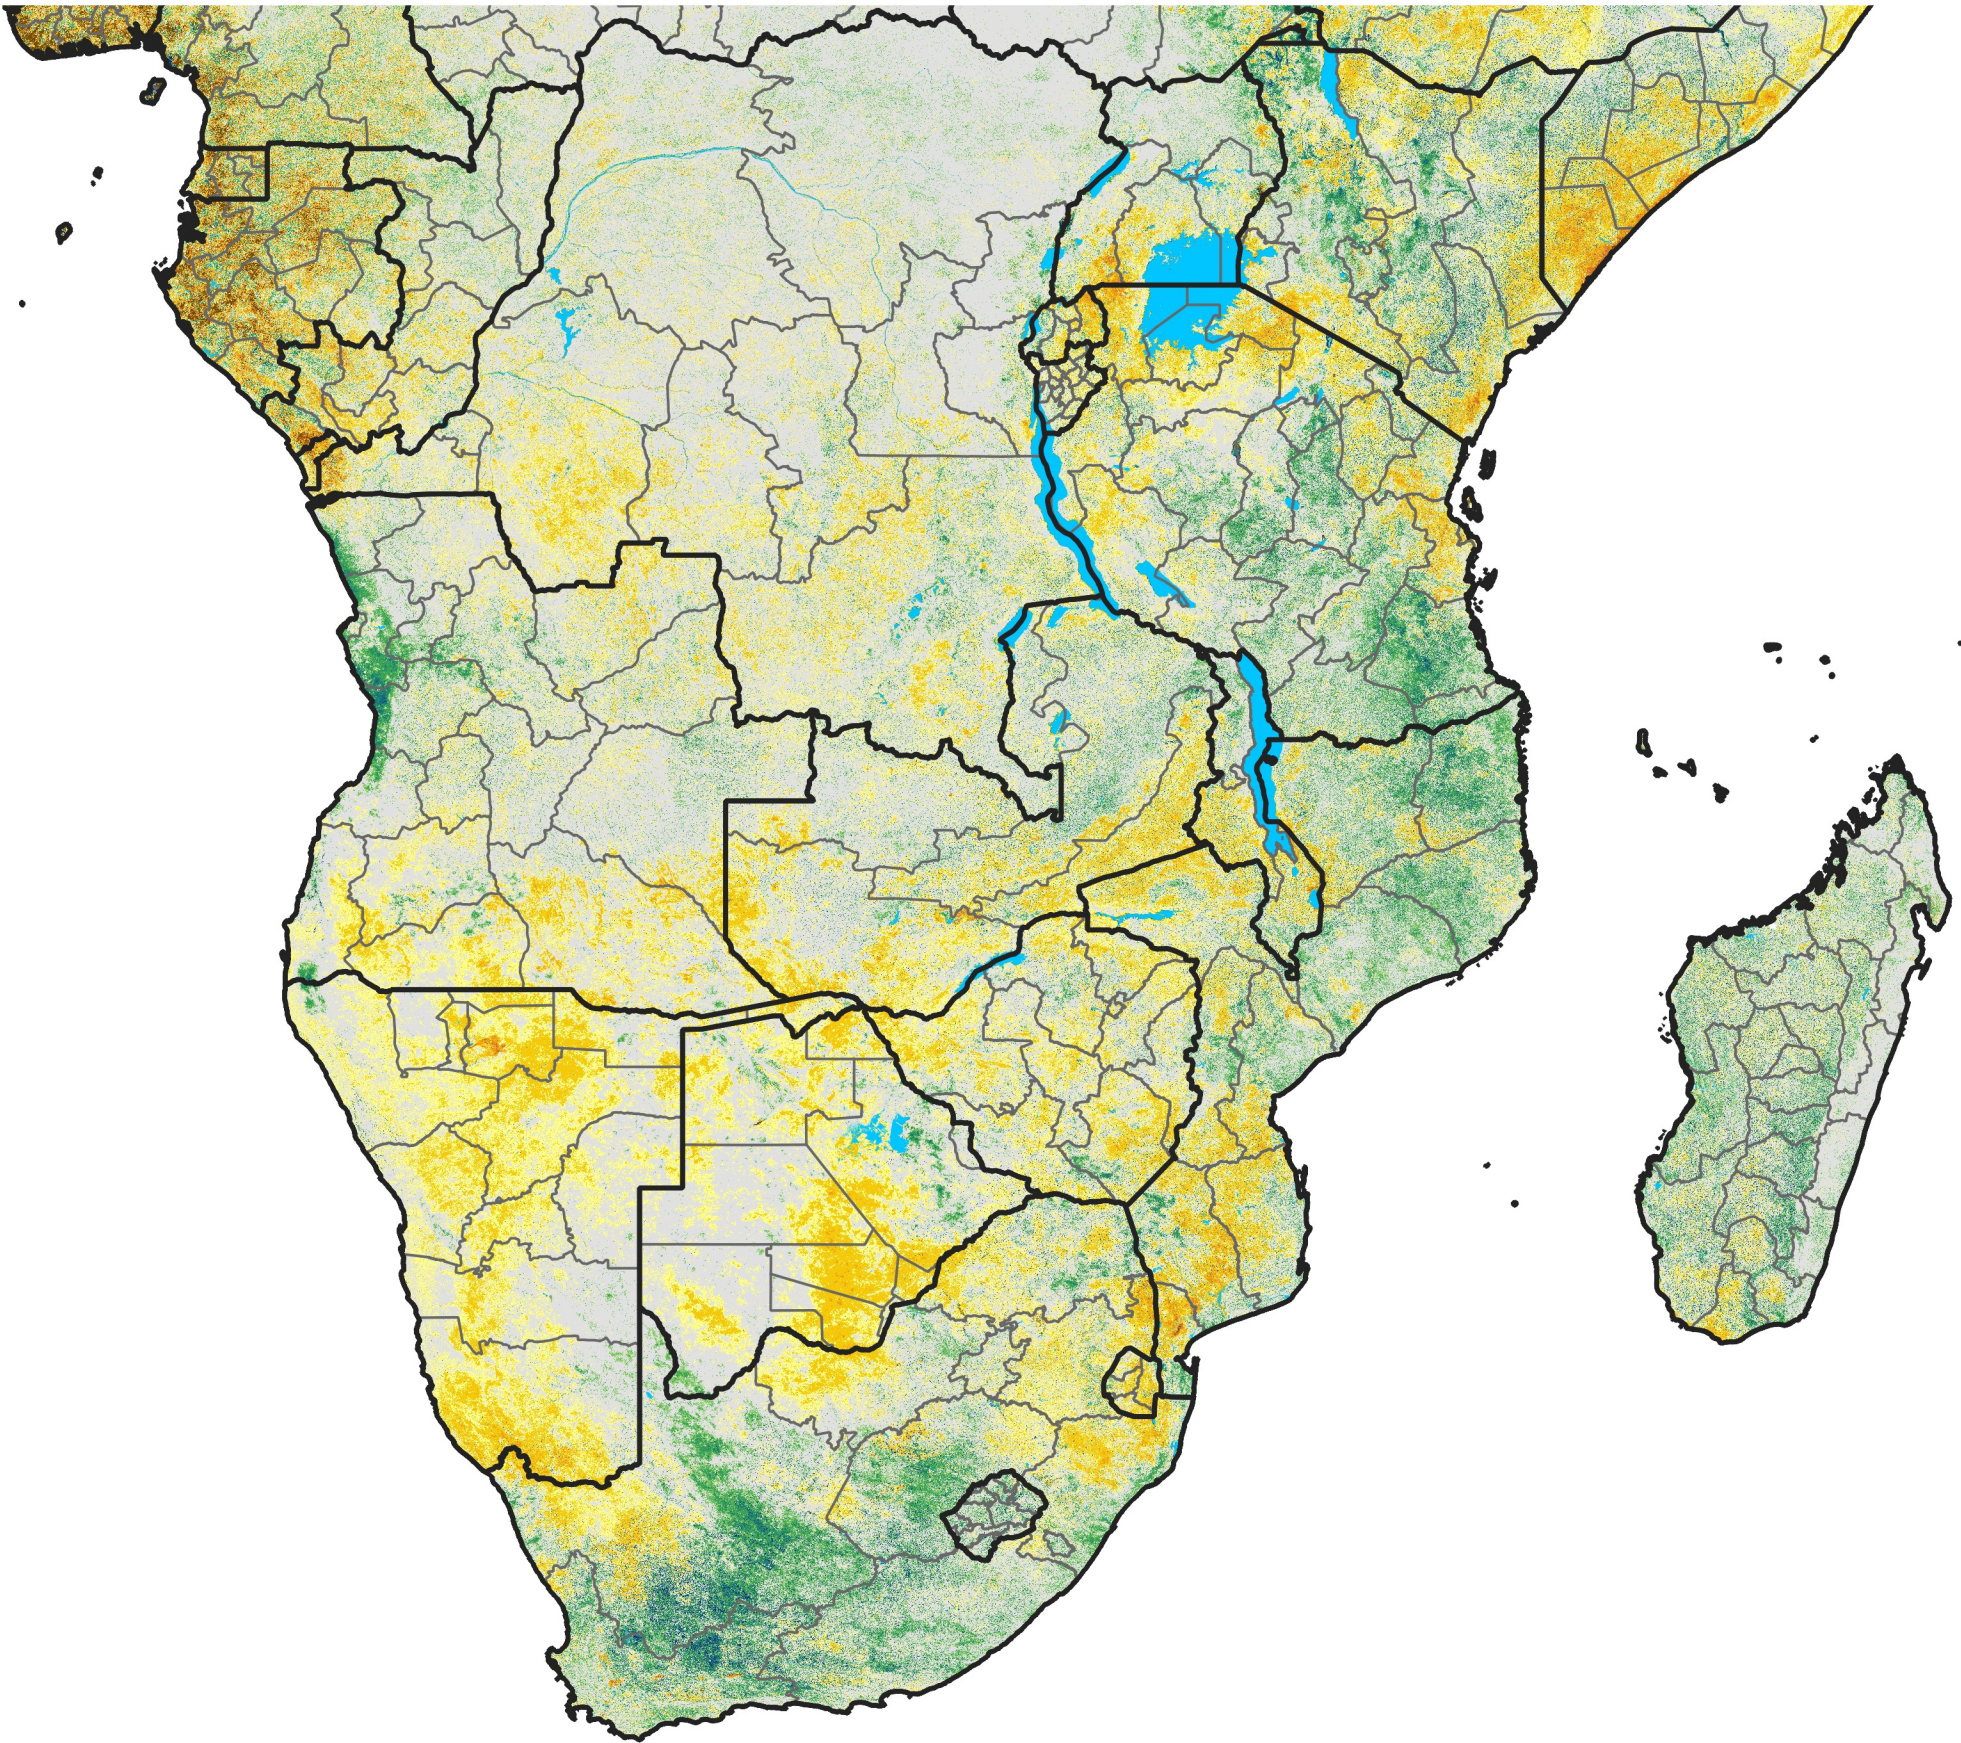

Southern Africa

Percent of Mean NDVI

2016 / mean (2003 - 2022)

Period 23 / August 11 - 20, 2016

Percent of Normal