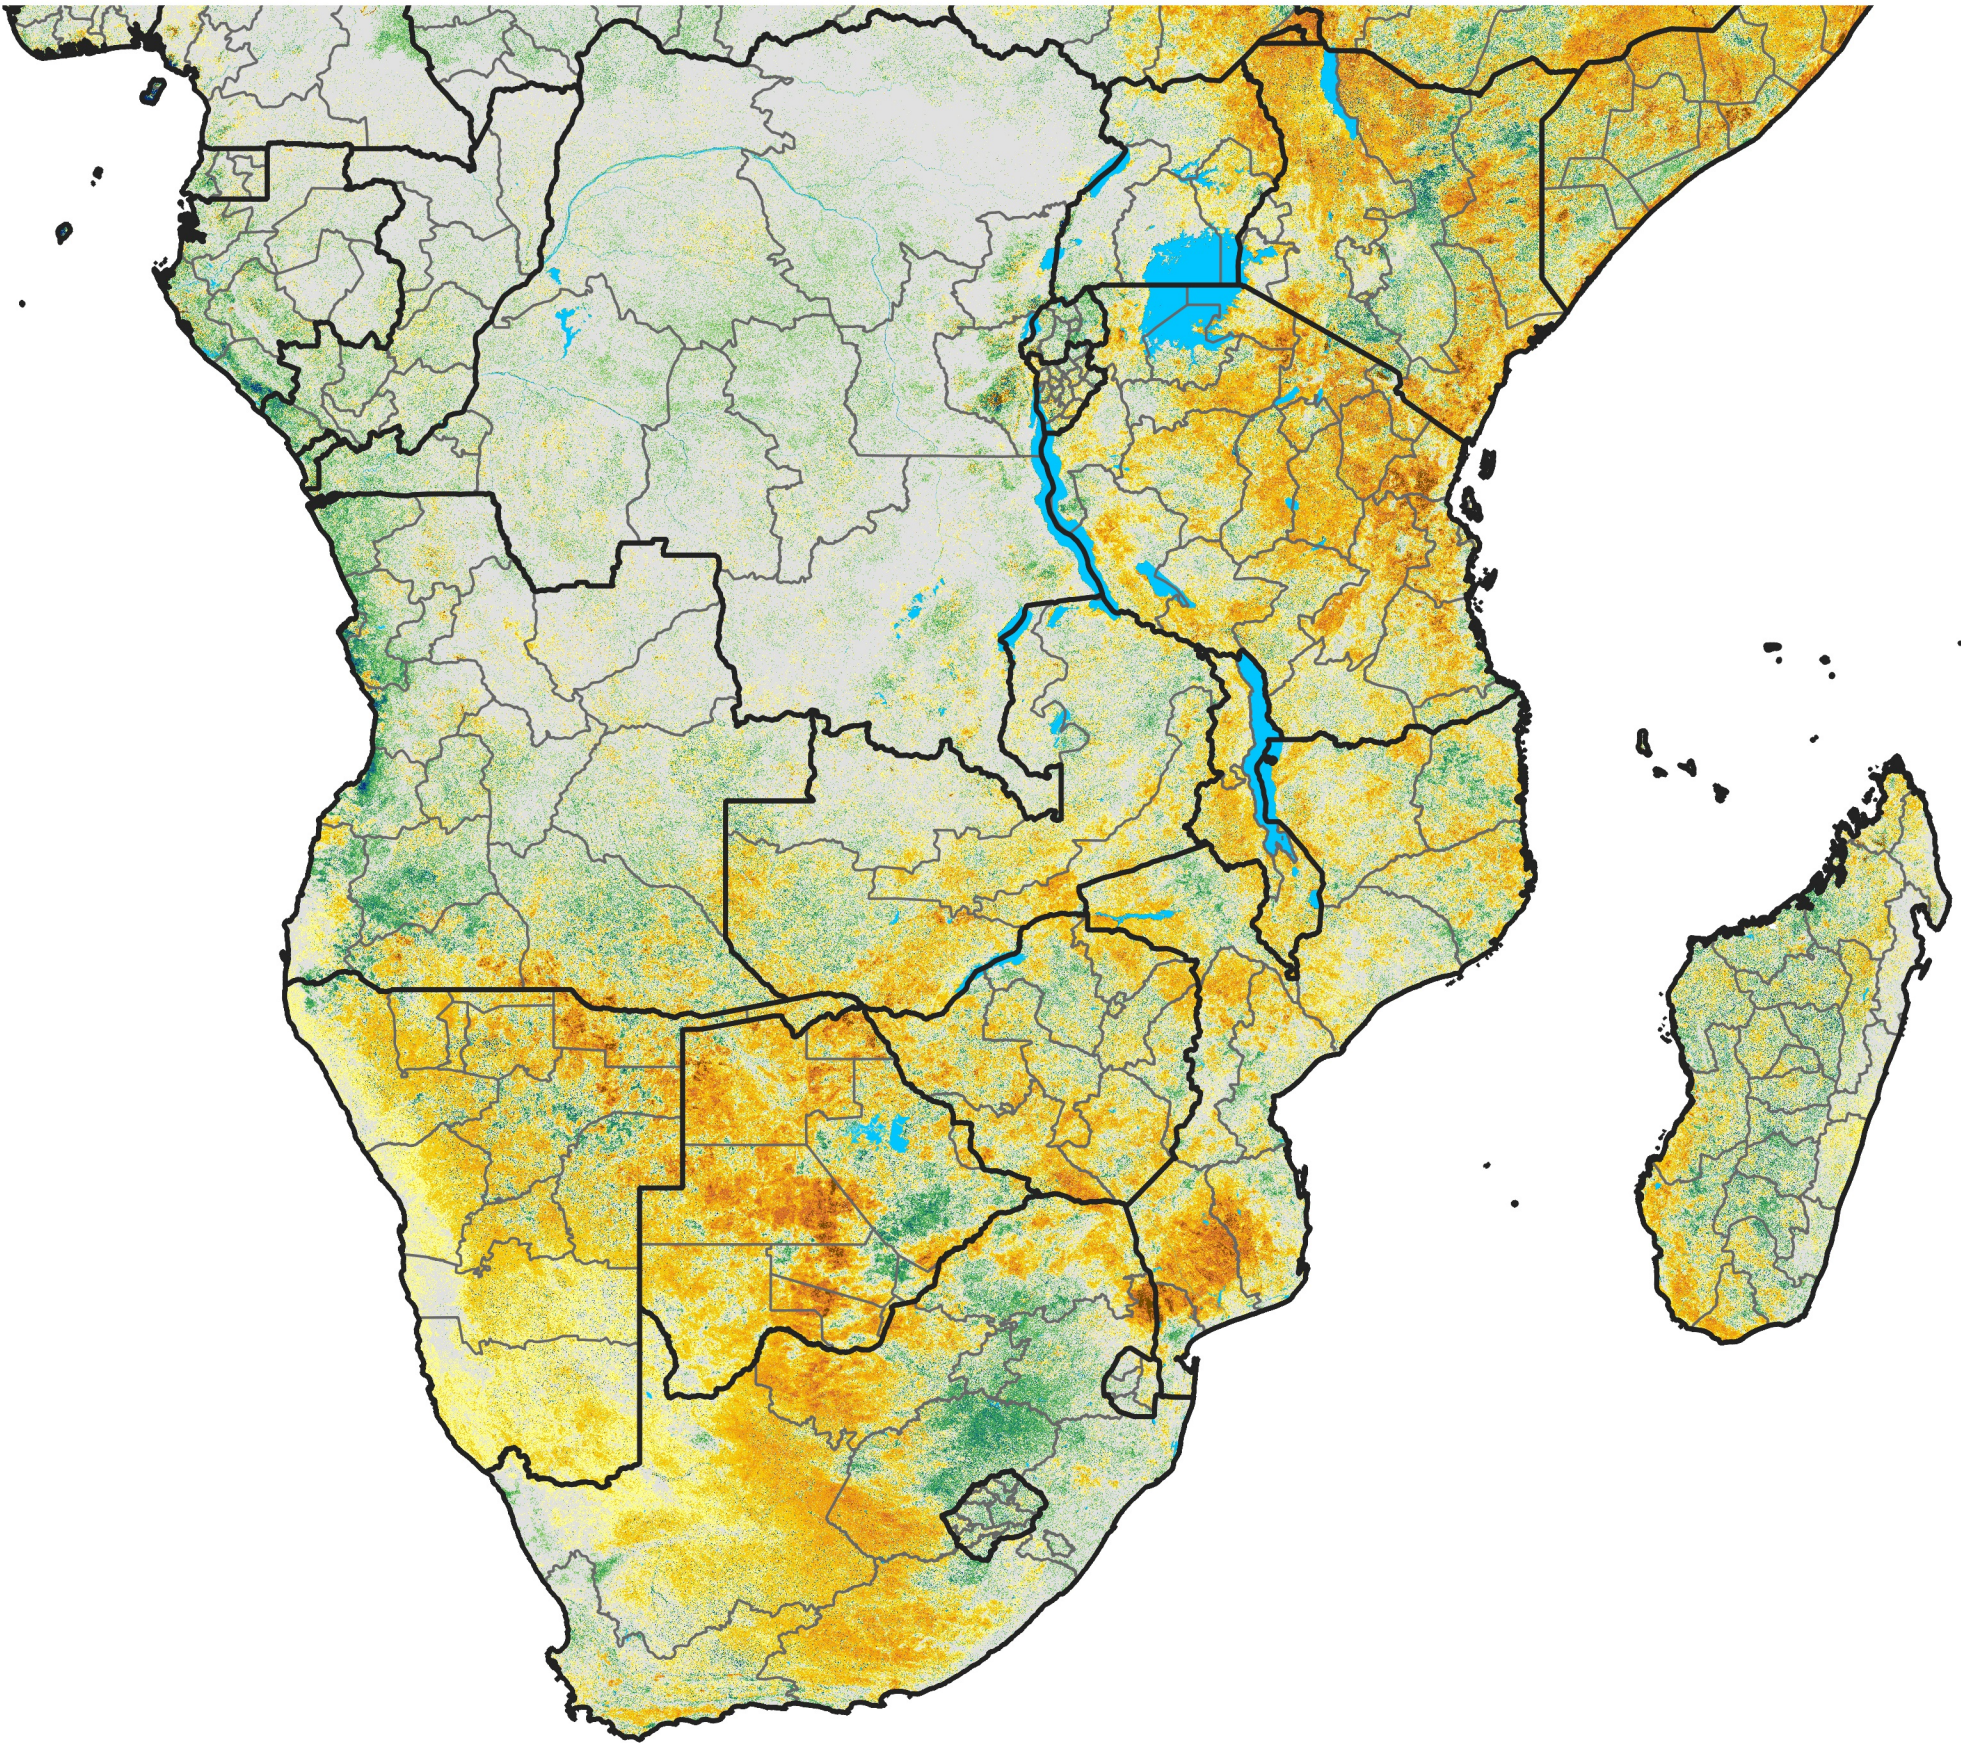

Southern Africa

Percent of Mean NDVI

2016 / mean (2003 - 2022)

Period 34 / December 01 - 10, 2016

Percent of Normal