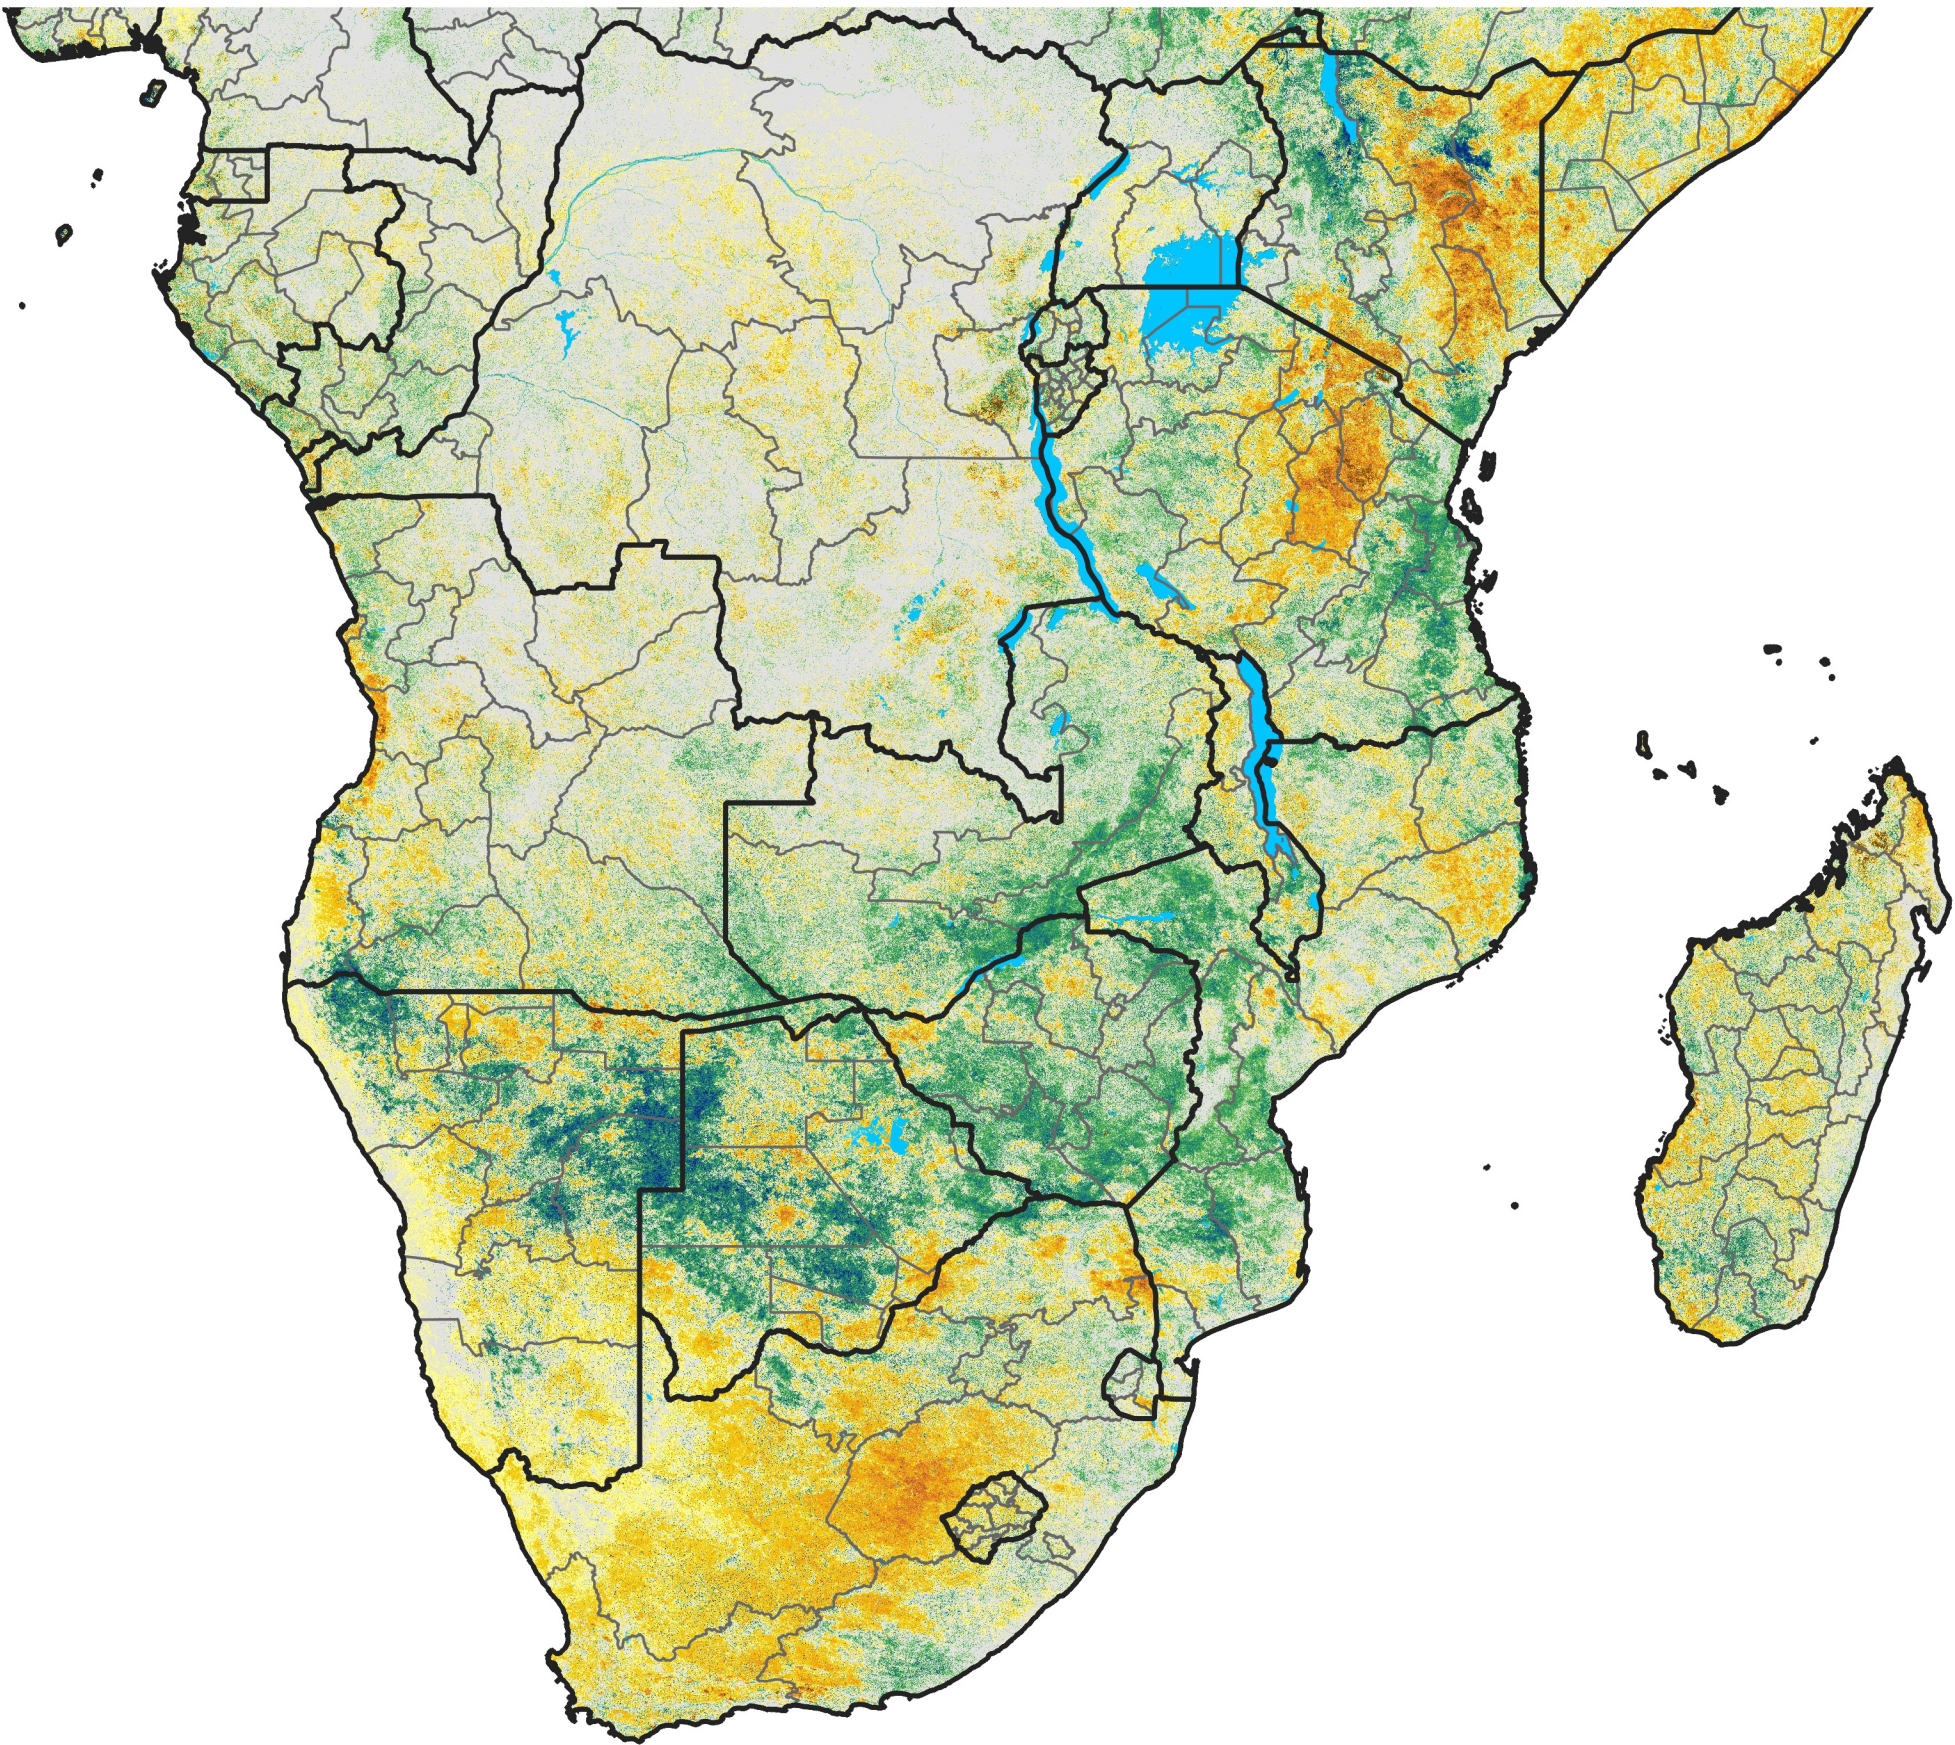

Southern Africa

Percent of Mean NDVI

2017 / mean (2003 - 2022)

Period 34 / December 01 - 10, 2017

Percent of Normal