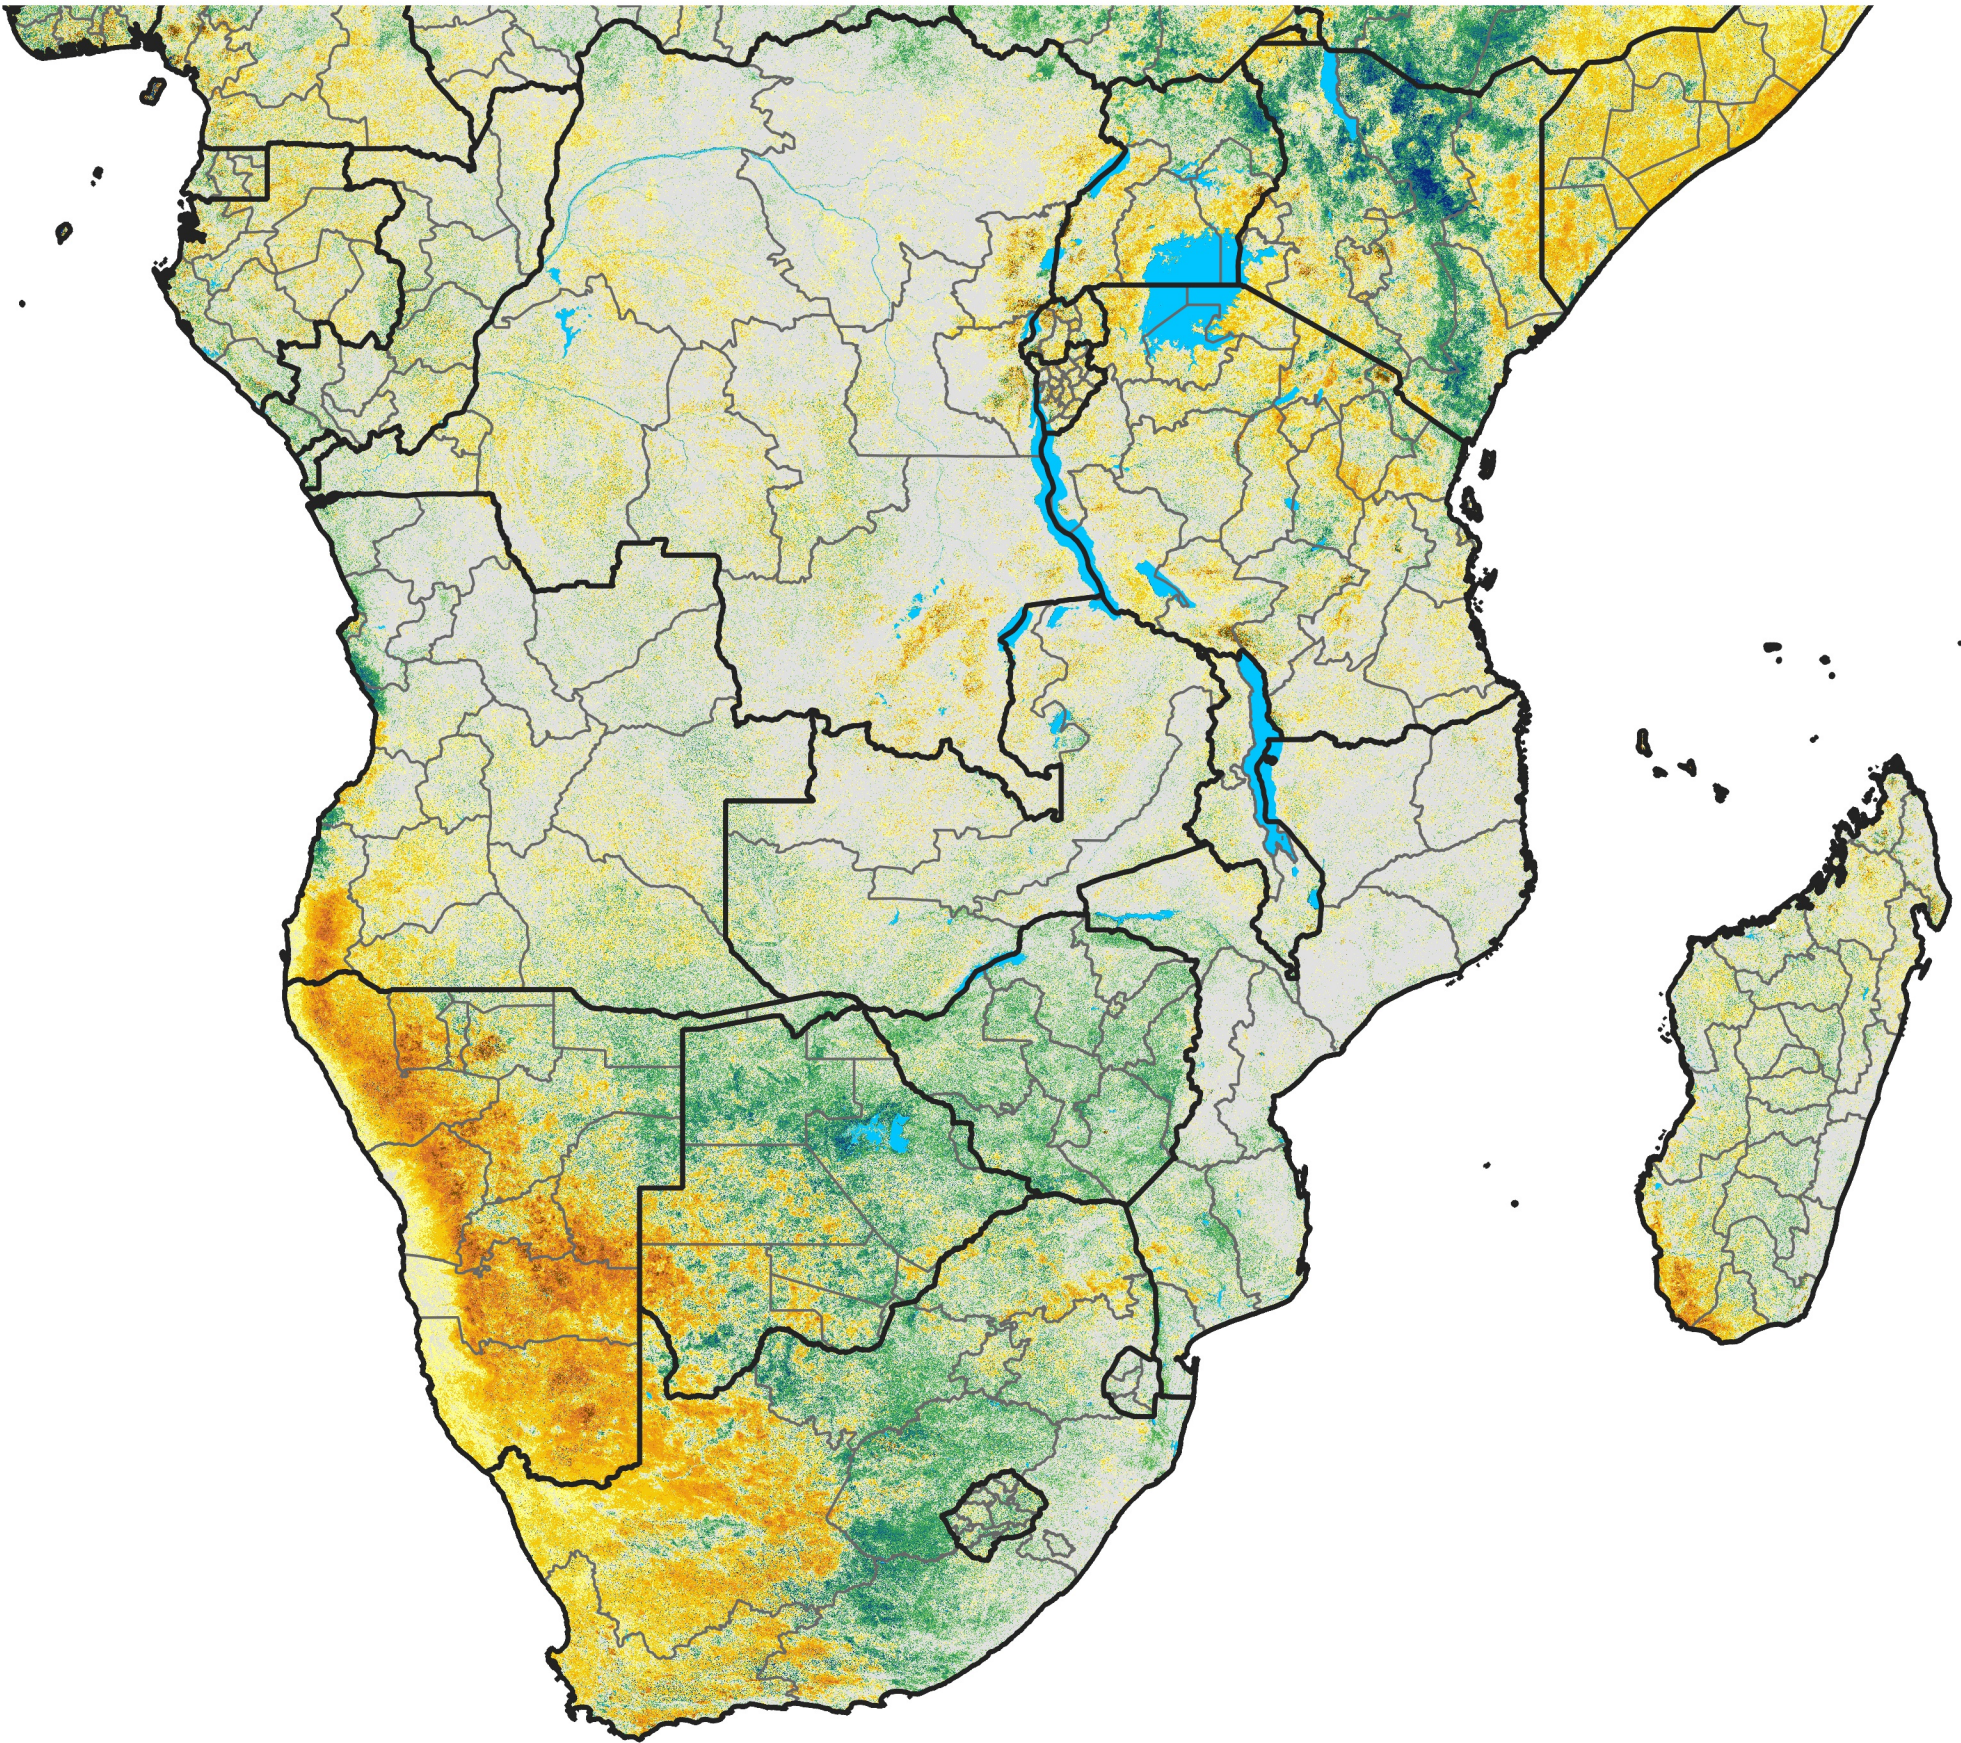

Southern Africa

Percent of Mean NDVI

2018 / mean (2003 - 2022)
Period 08 / March 11 - 20, 2018

Percent of Normal