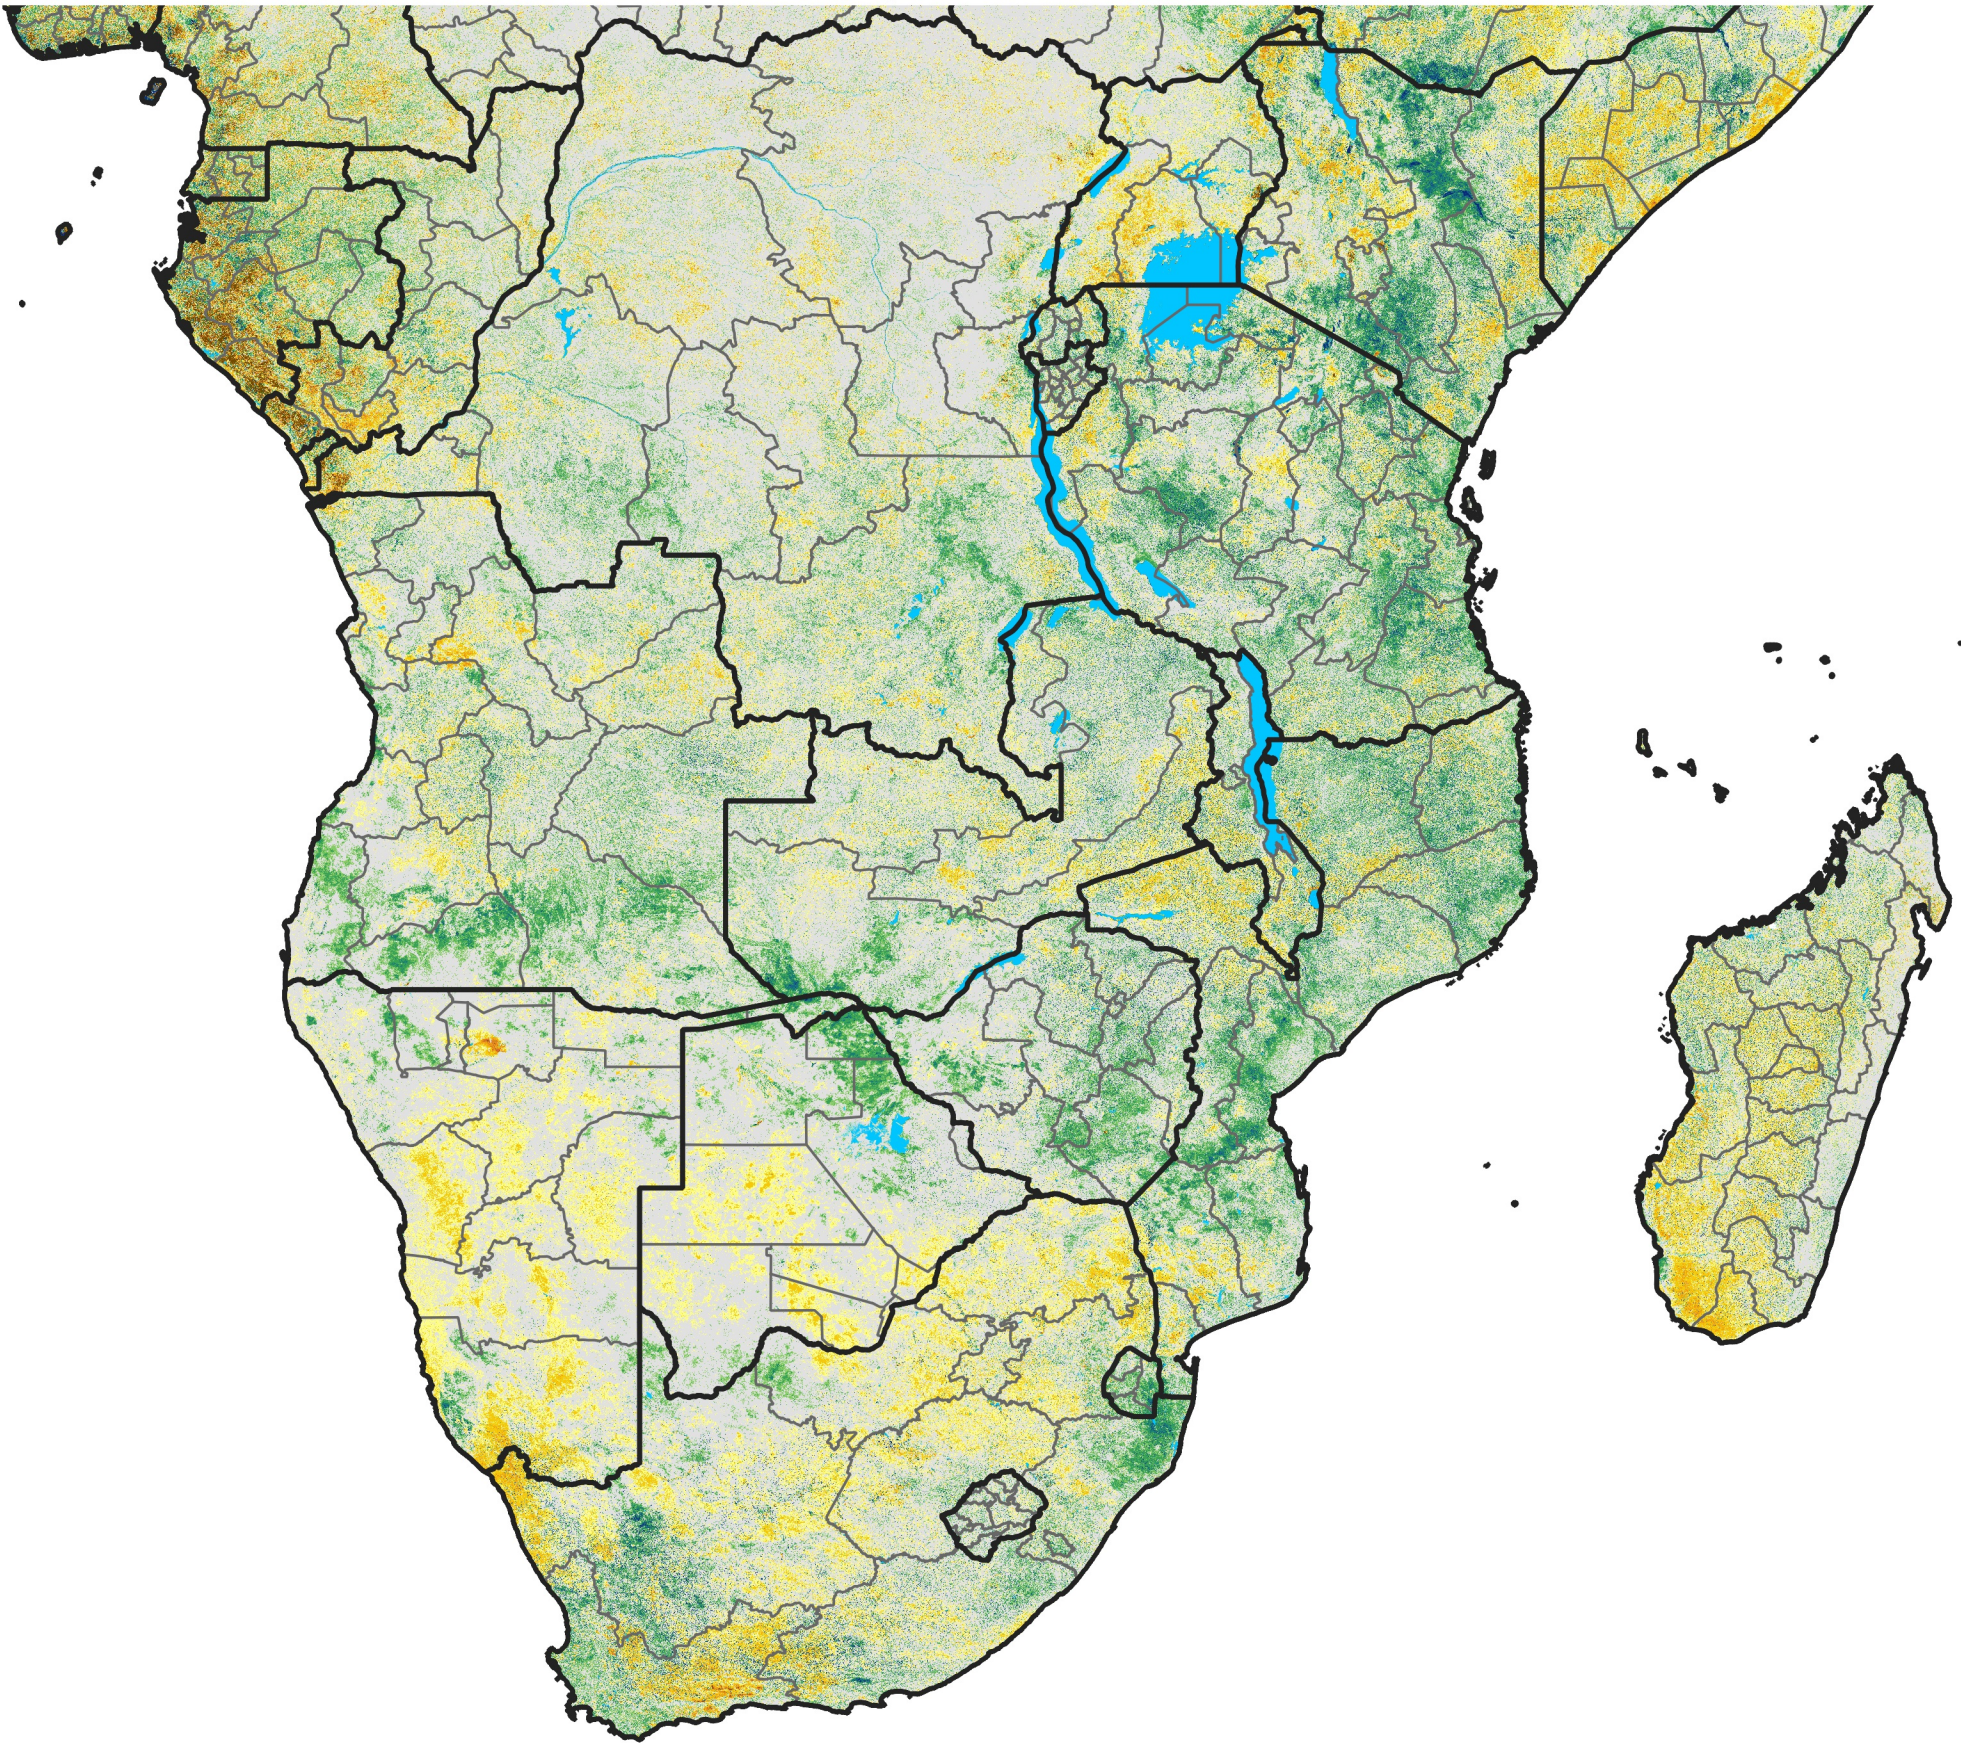

Southern Africa

Percent of Mean NDVI

2018 / mean (2003 - 2022)

Period 25 / September 01 - 10, 2018

Percent of Normal