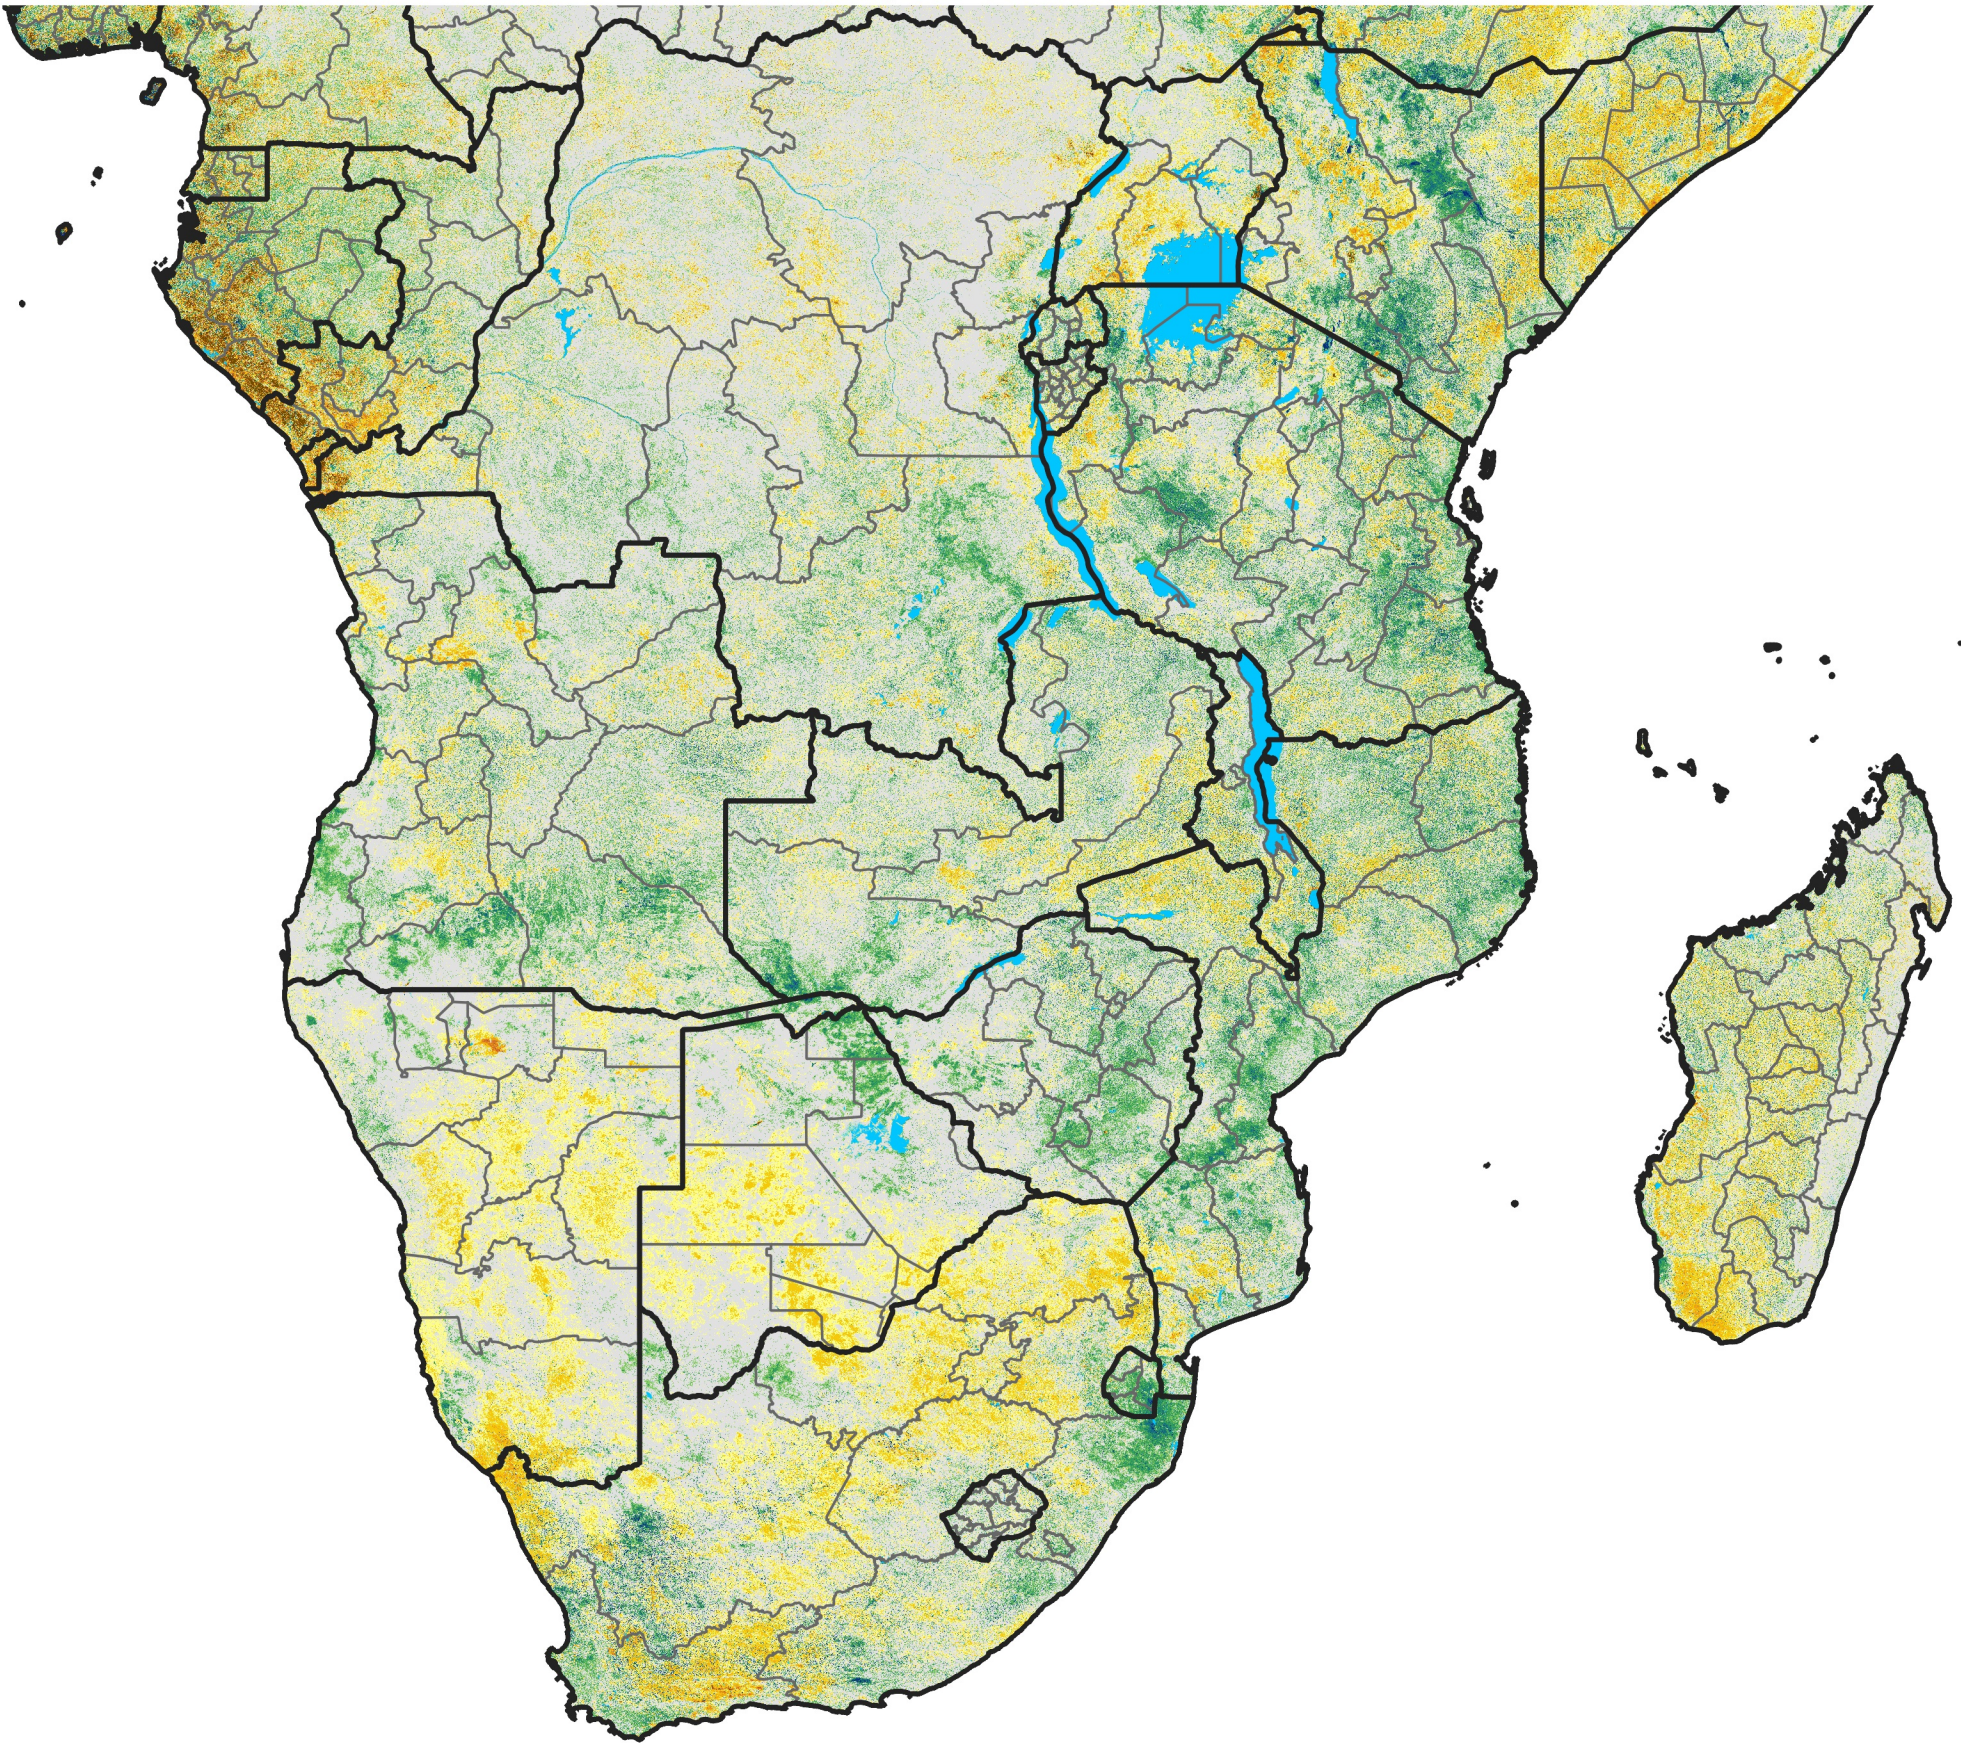

Southern Africa

Percent of Mean NDVI

2018 / mean (2003 - 2022)

Period 26 / September 11 - 20, 2018

Percent of Normal