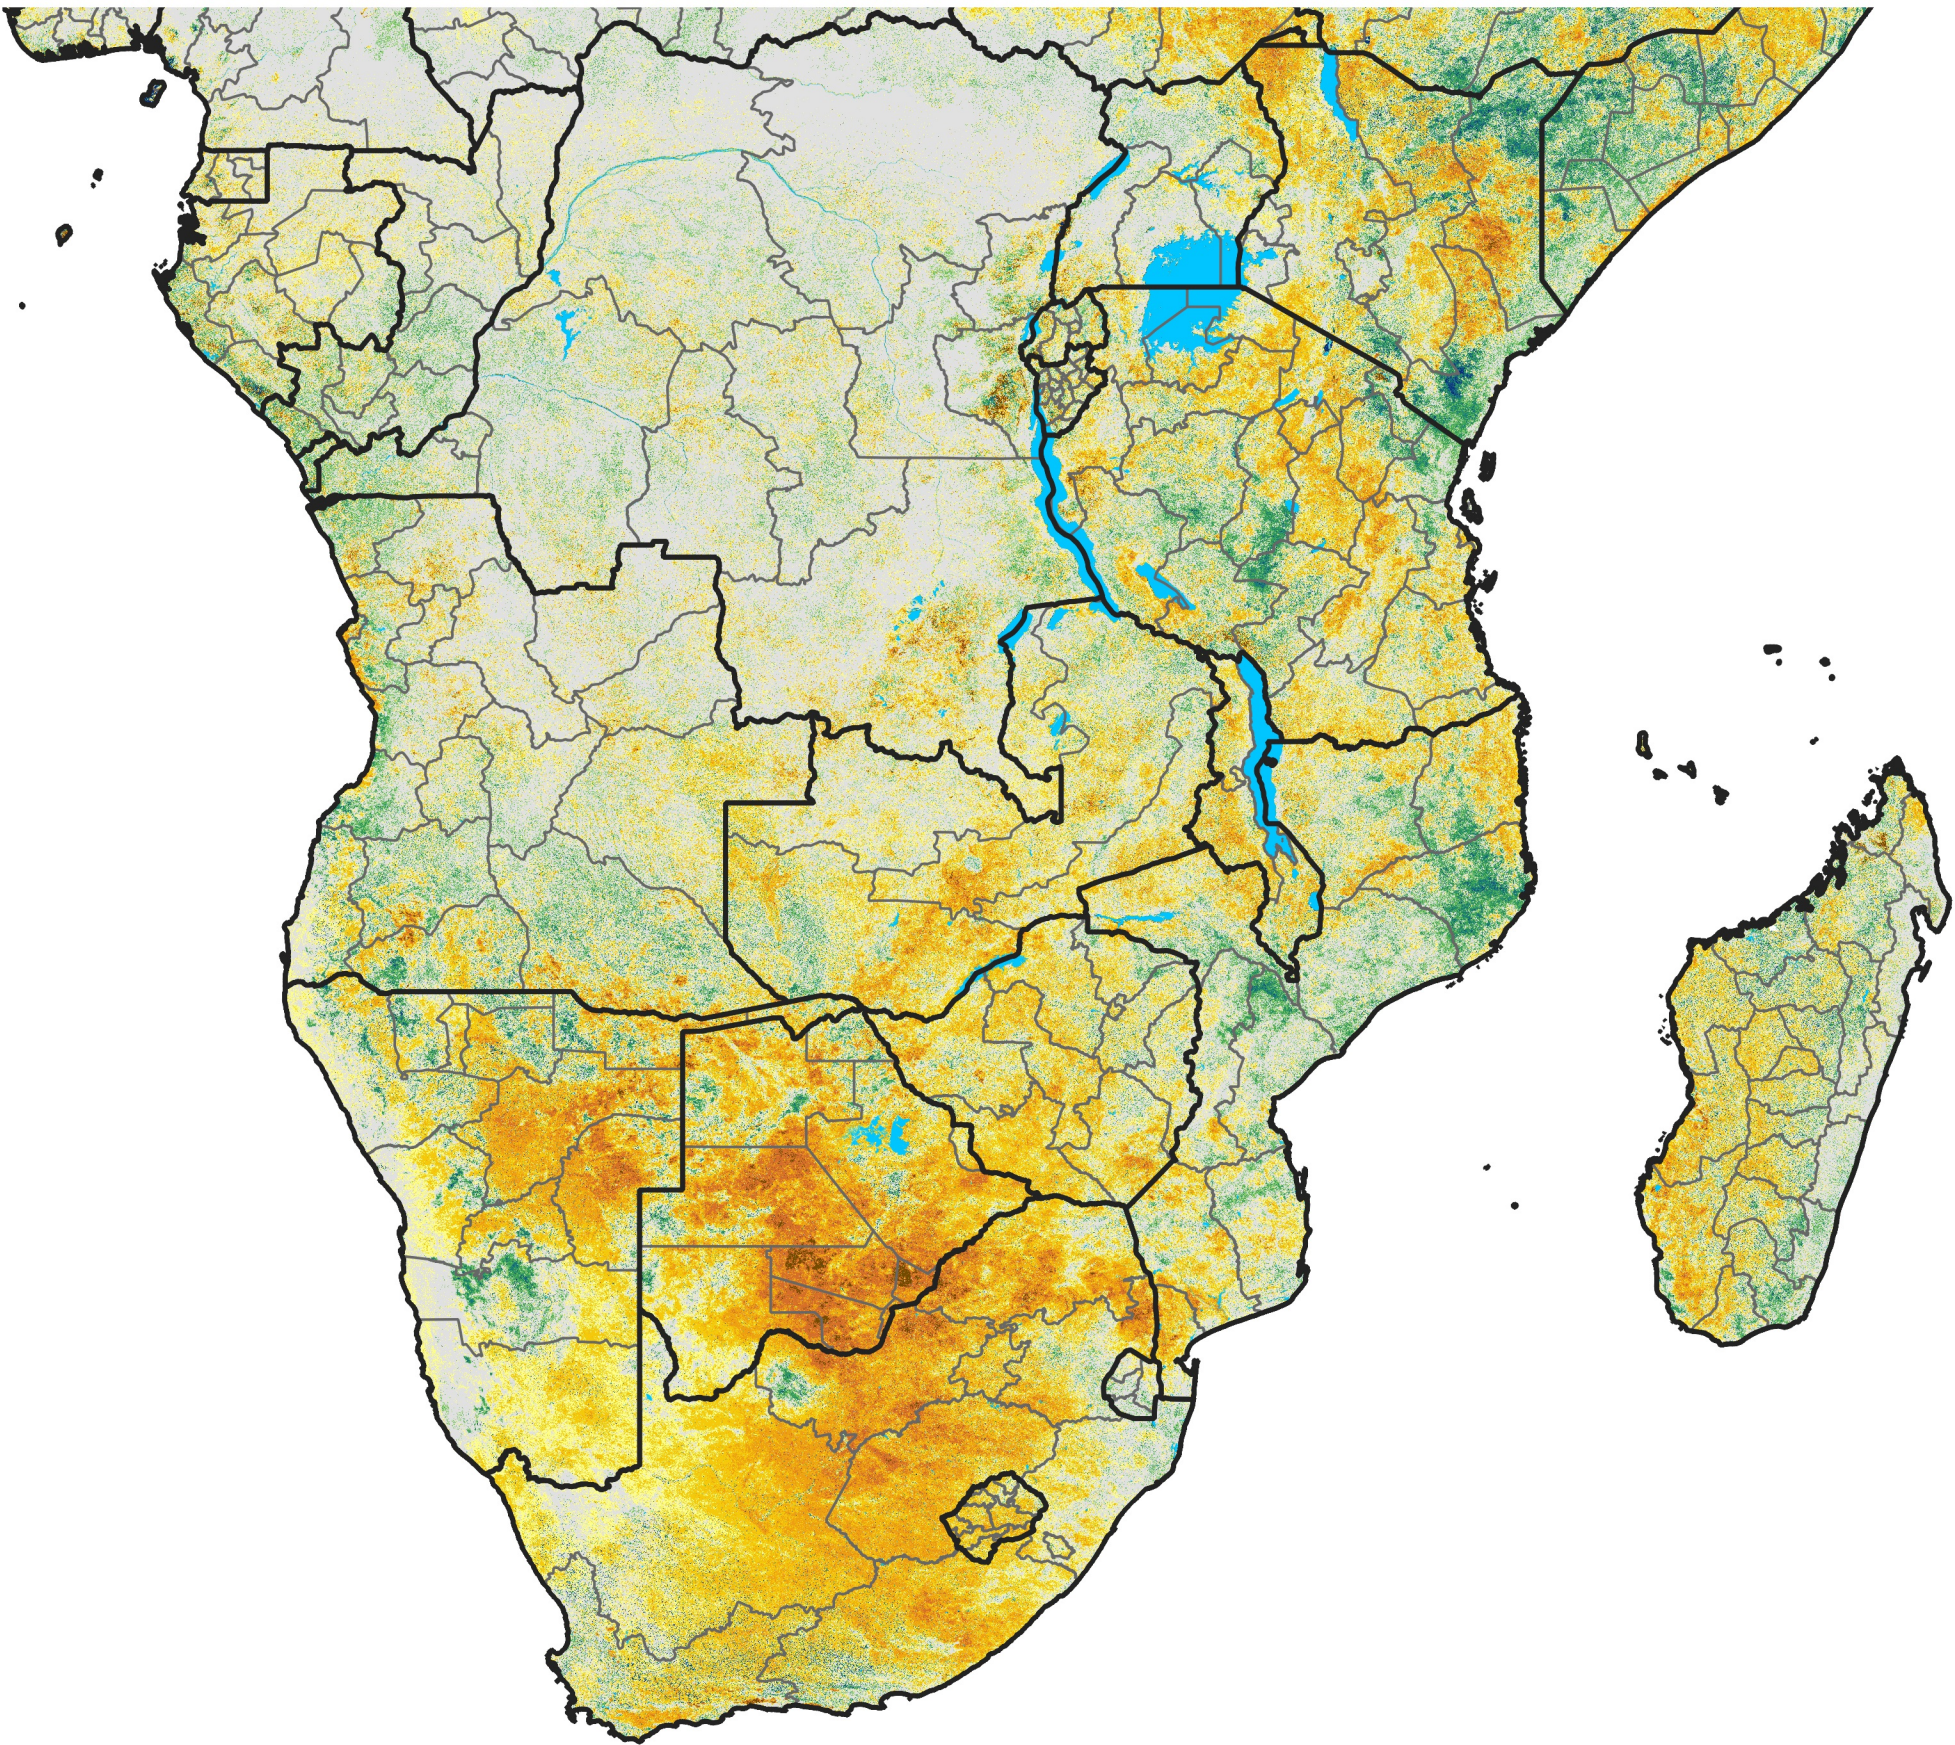

Southern Africa

Percent of Mean NDVI

2018 / mean (2003 - 2022)

Period 34 / December 01 - 10, 2018

Percent of Normal