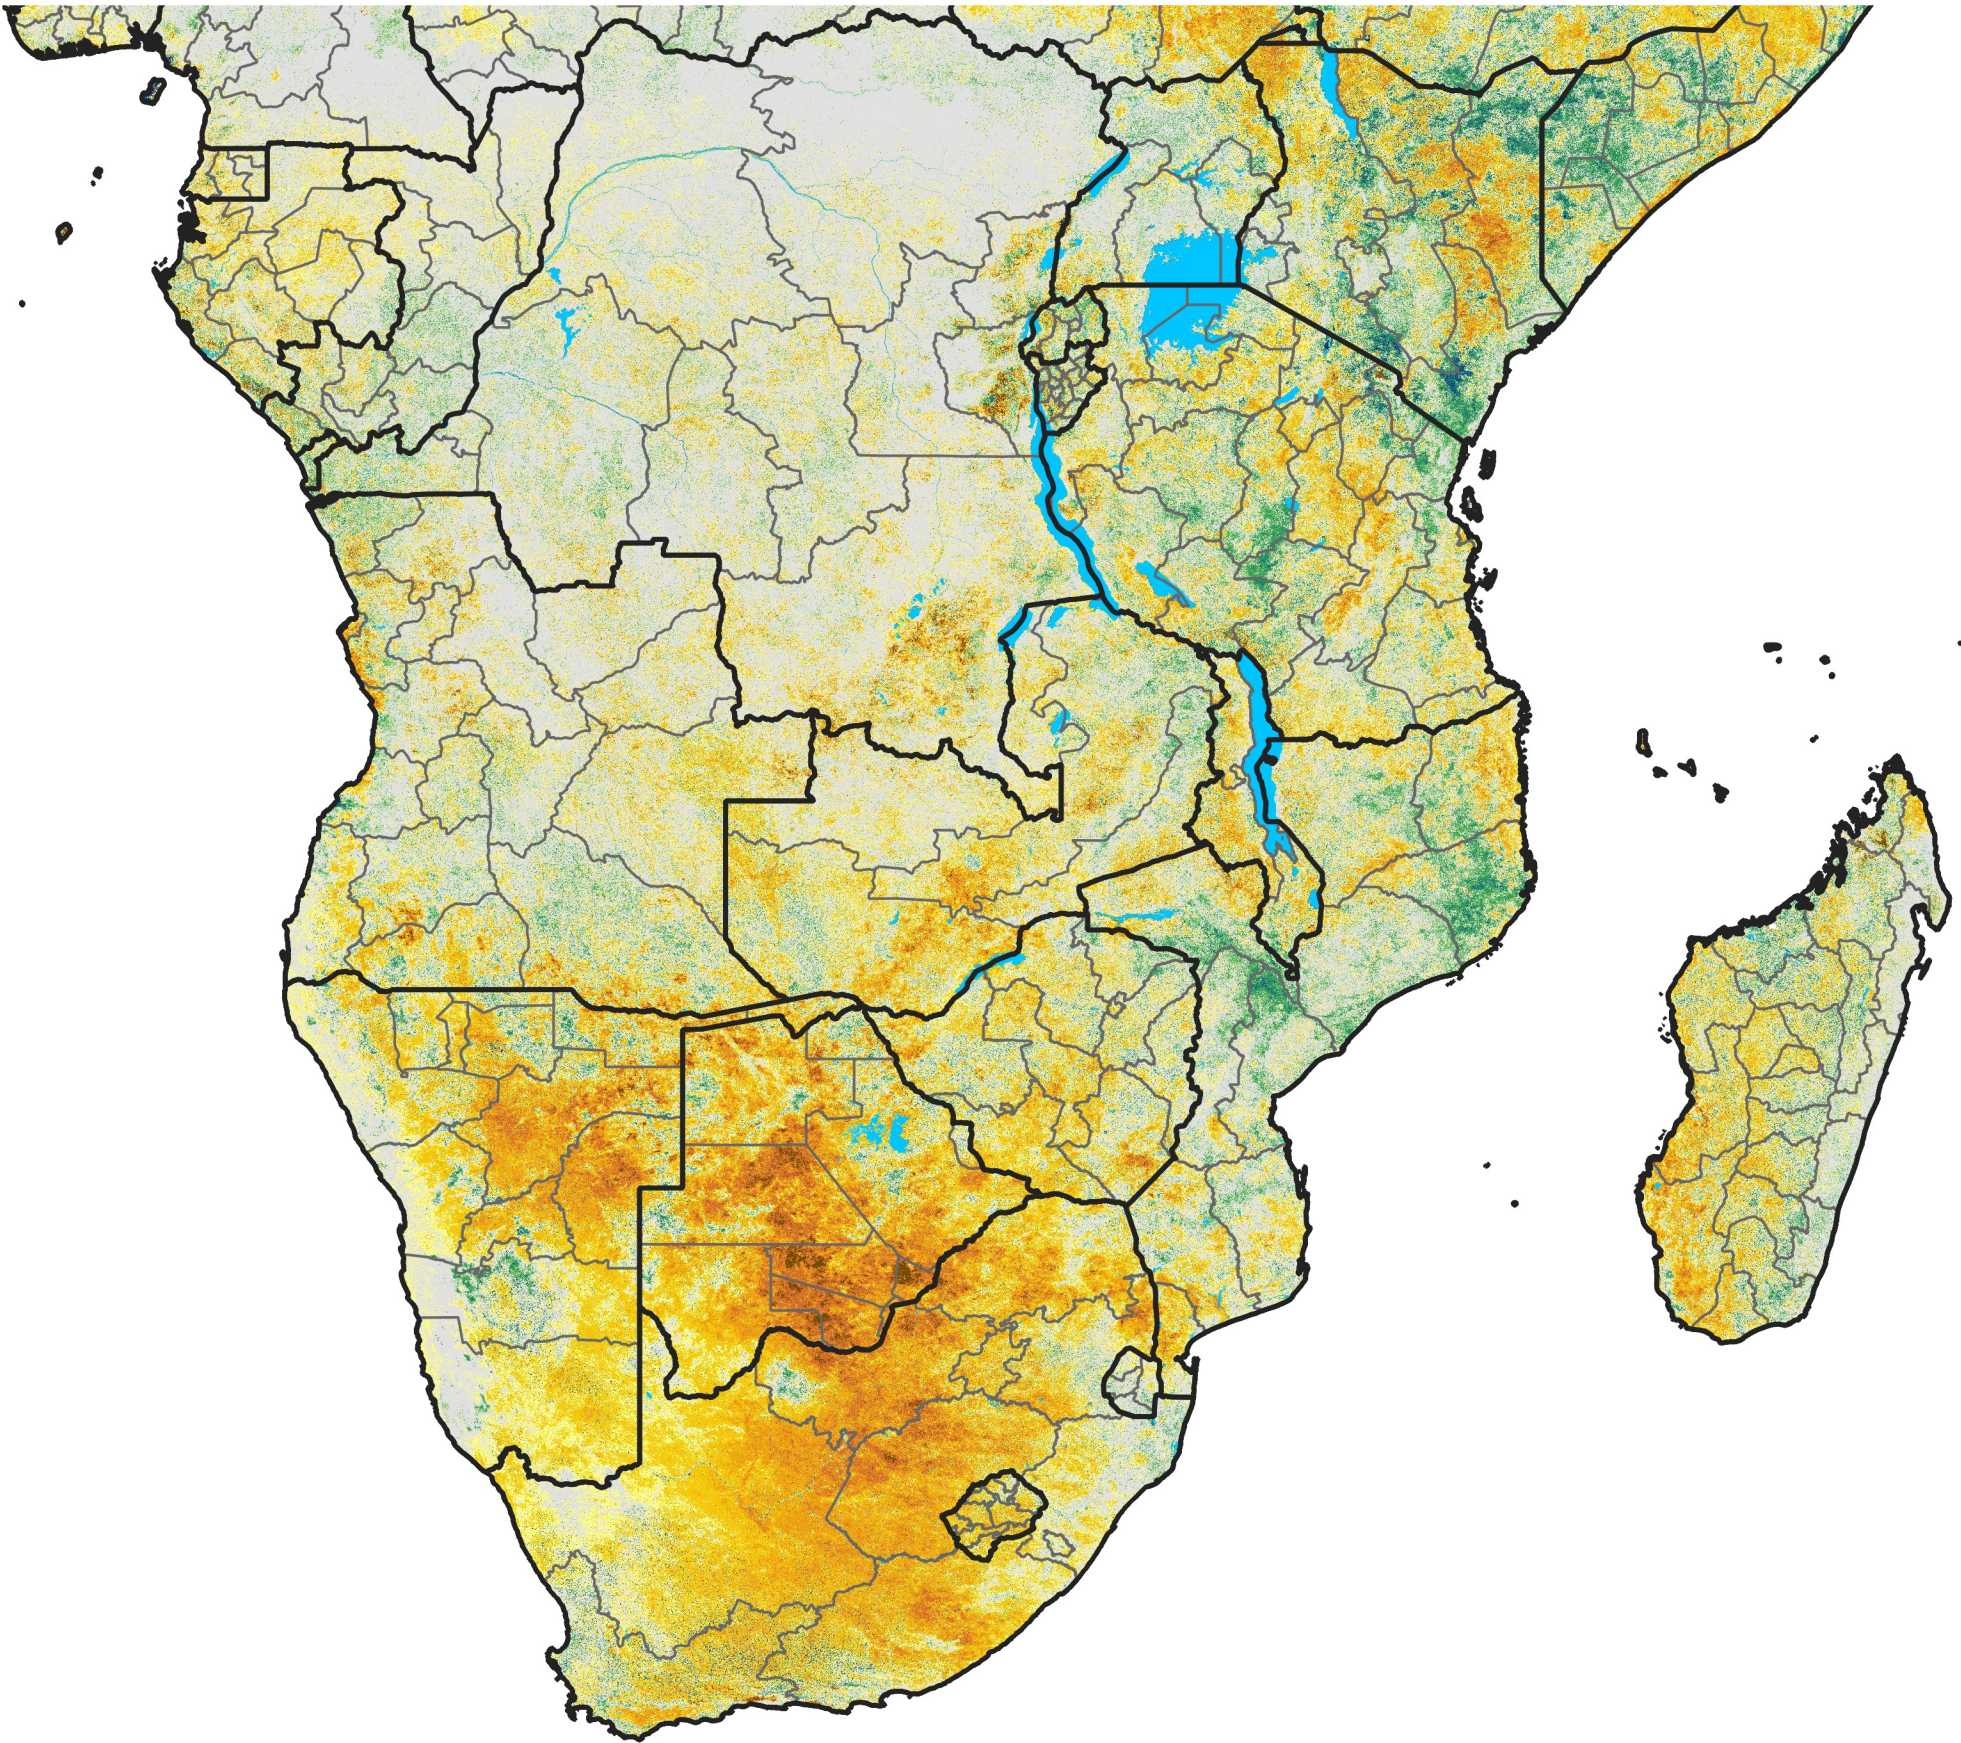

Southern Africa

Percent of Mean NDVI

2018 / mean (2003 - 2022)

Period 35 / December 11 - 20, 2018

Percent of Normal