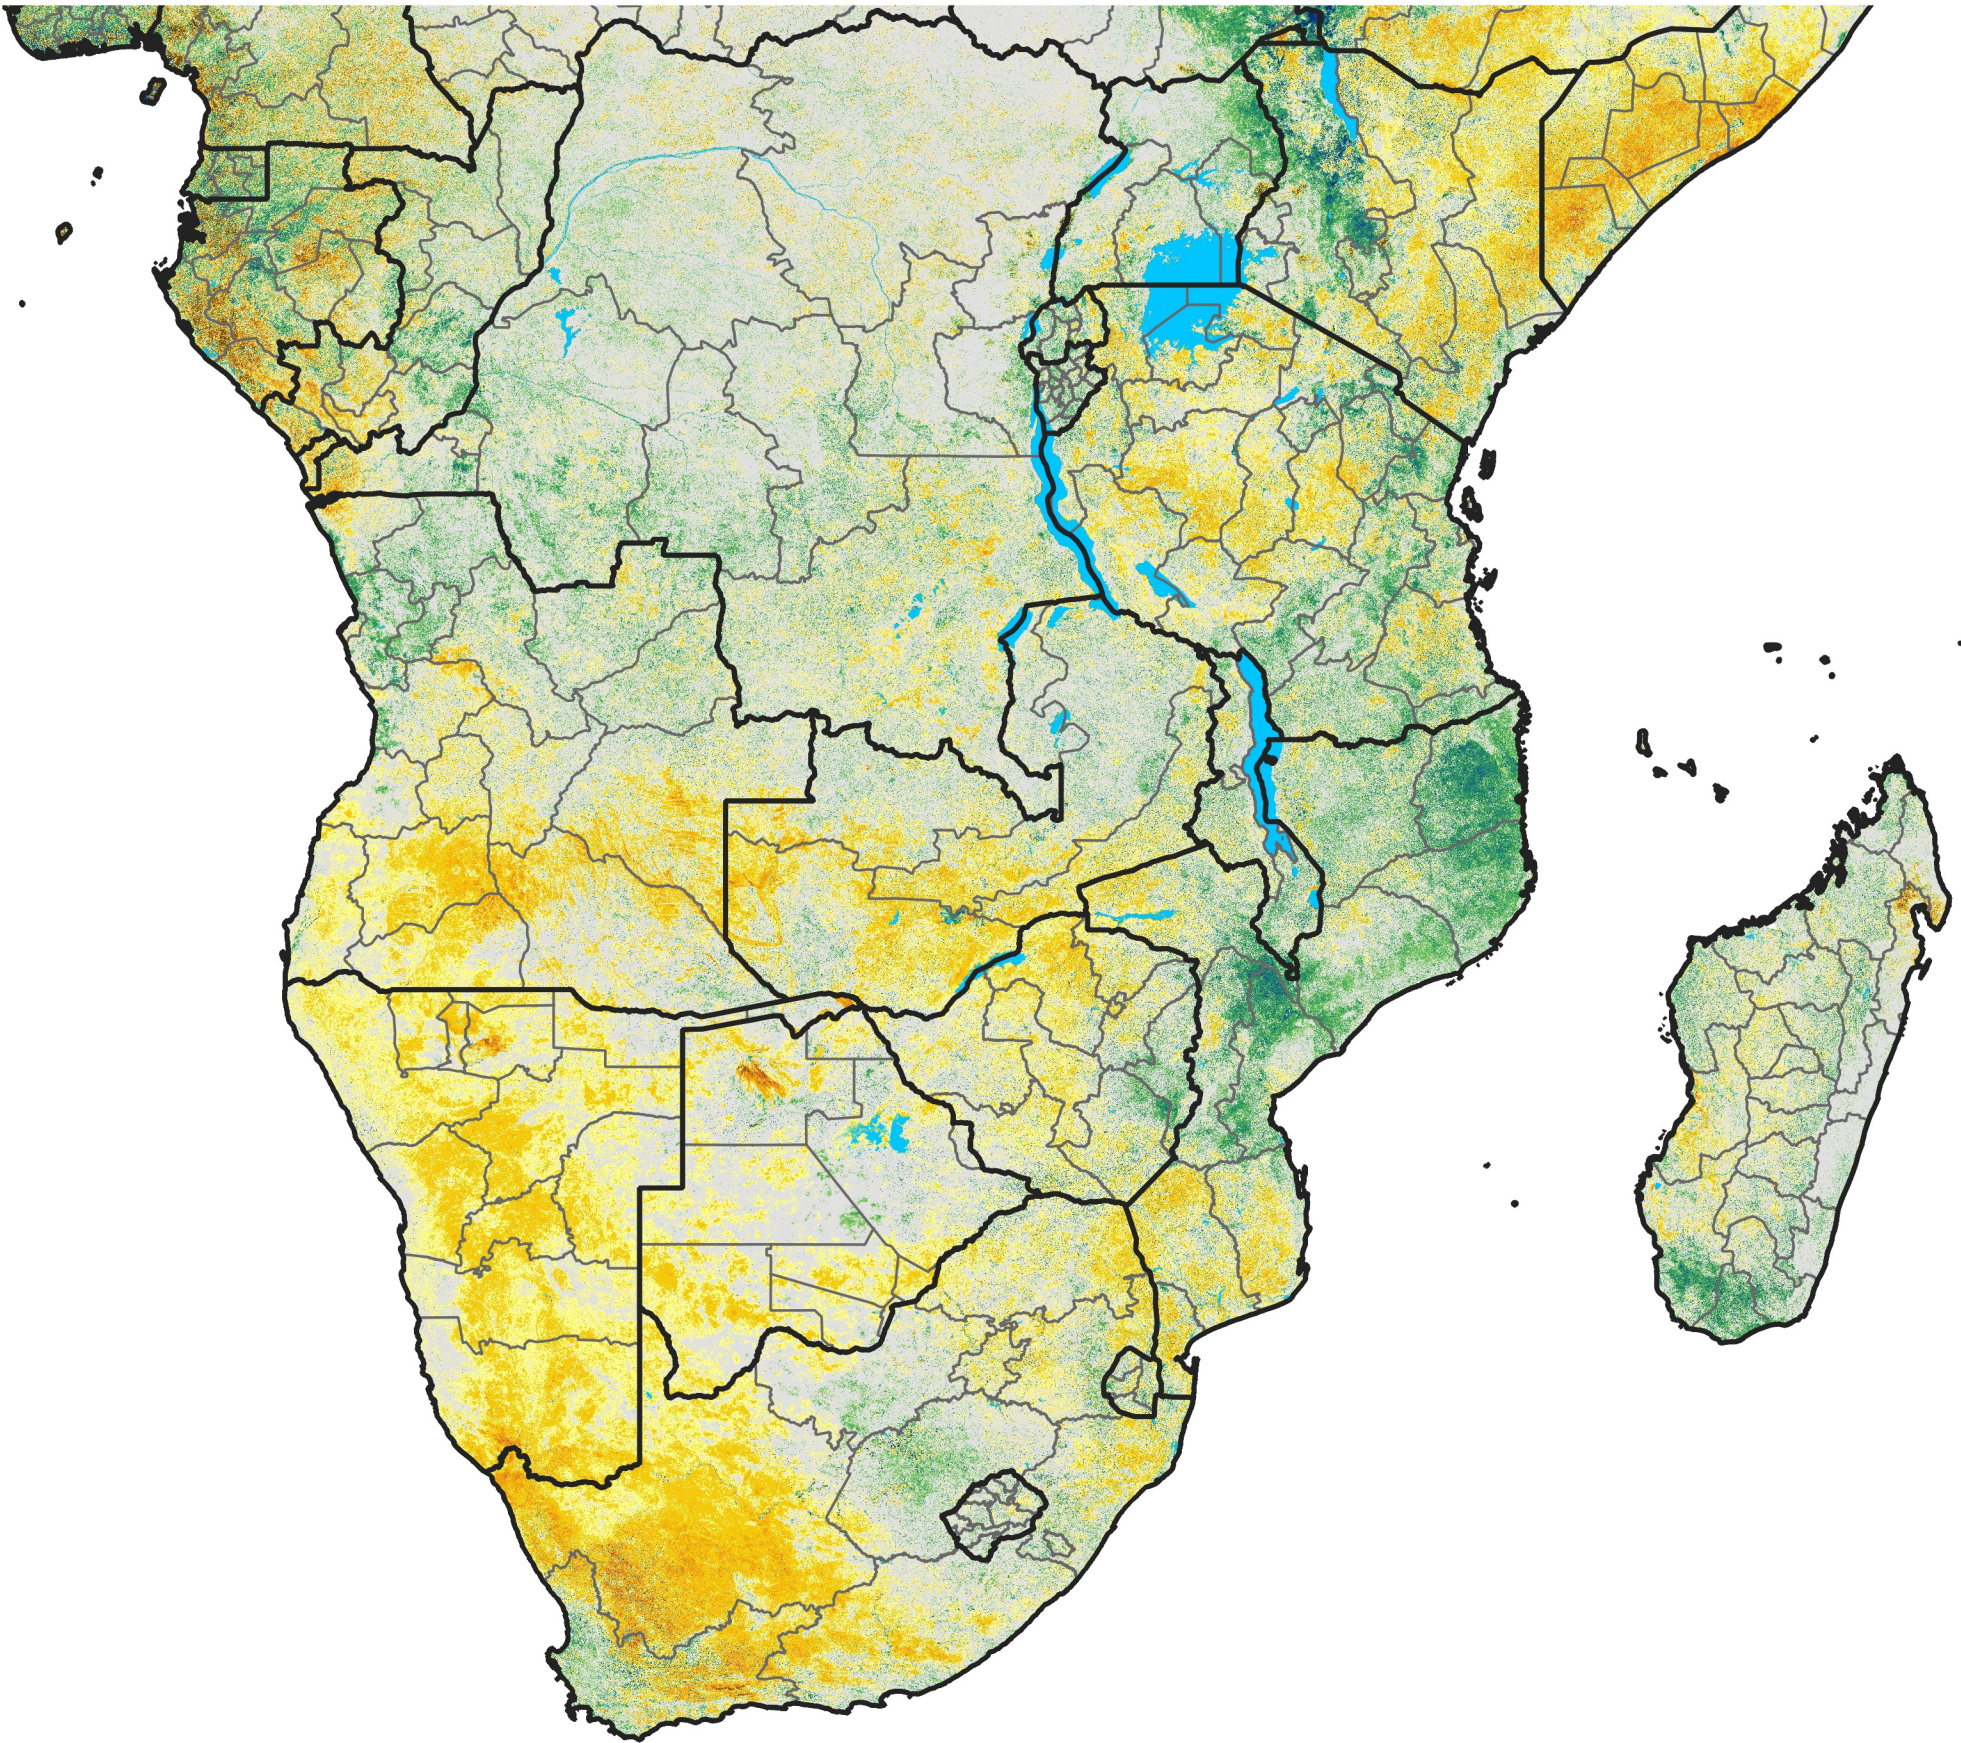

Southern Africa

Percent of Mean NDVI

2019 / mean (2003 - 2022)

Period 23 / August 11 - 20, 2019

Percent of Normal