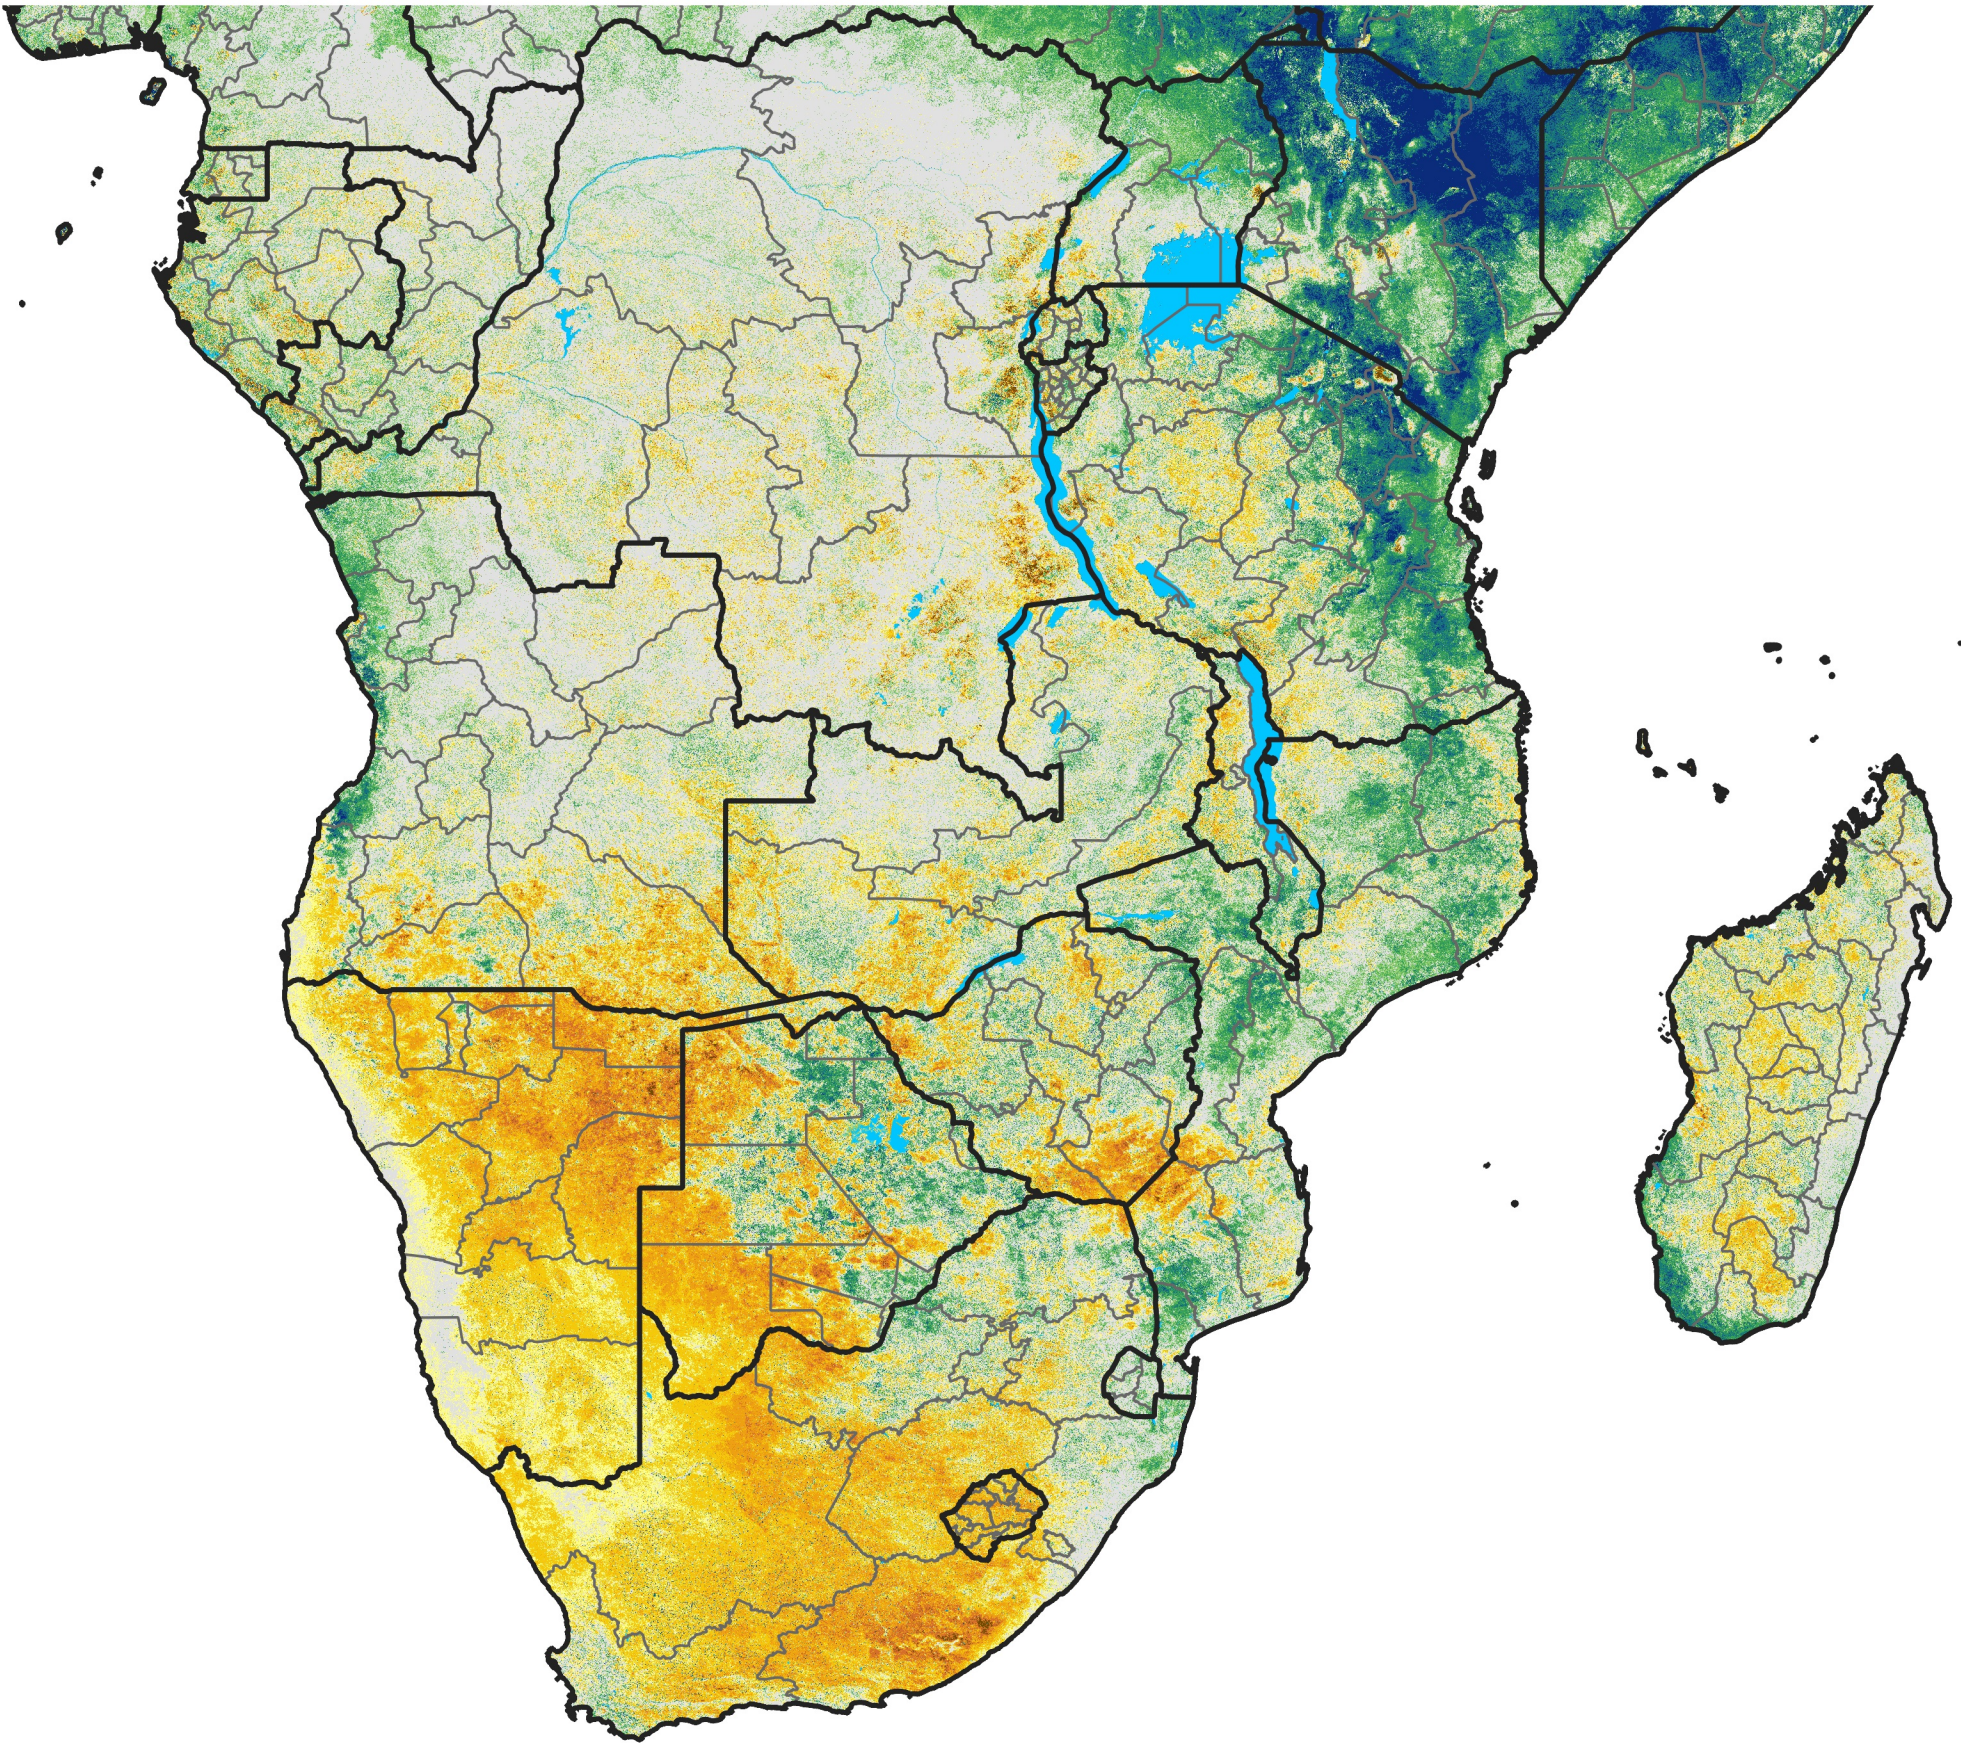

Southern Africa

Percent of Mean NDVI

2019 / mean (2003 - 2022)

Period 34 / December 01 - 10, 2019

Percent of Normal