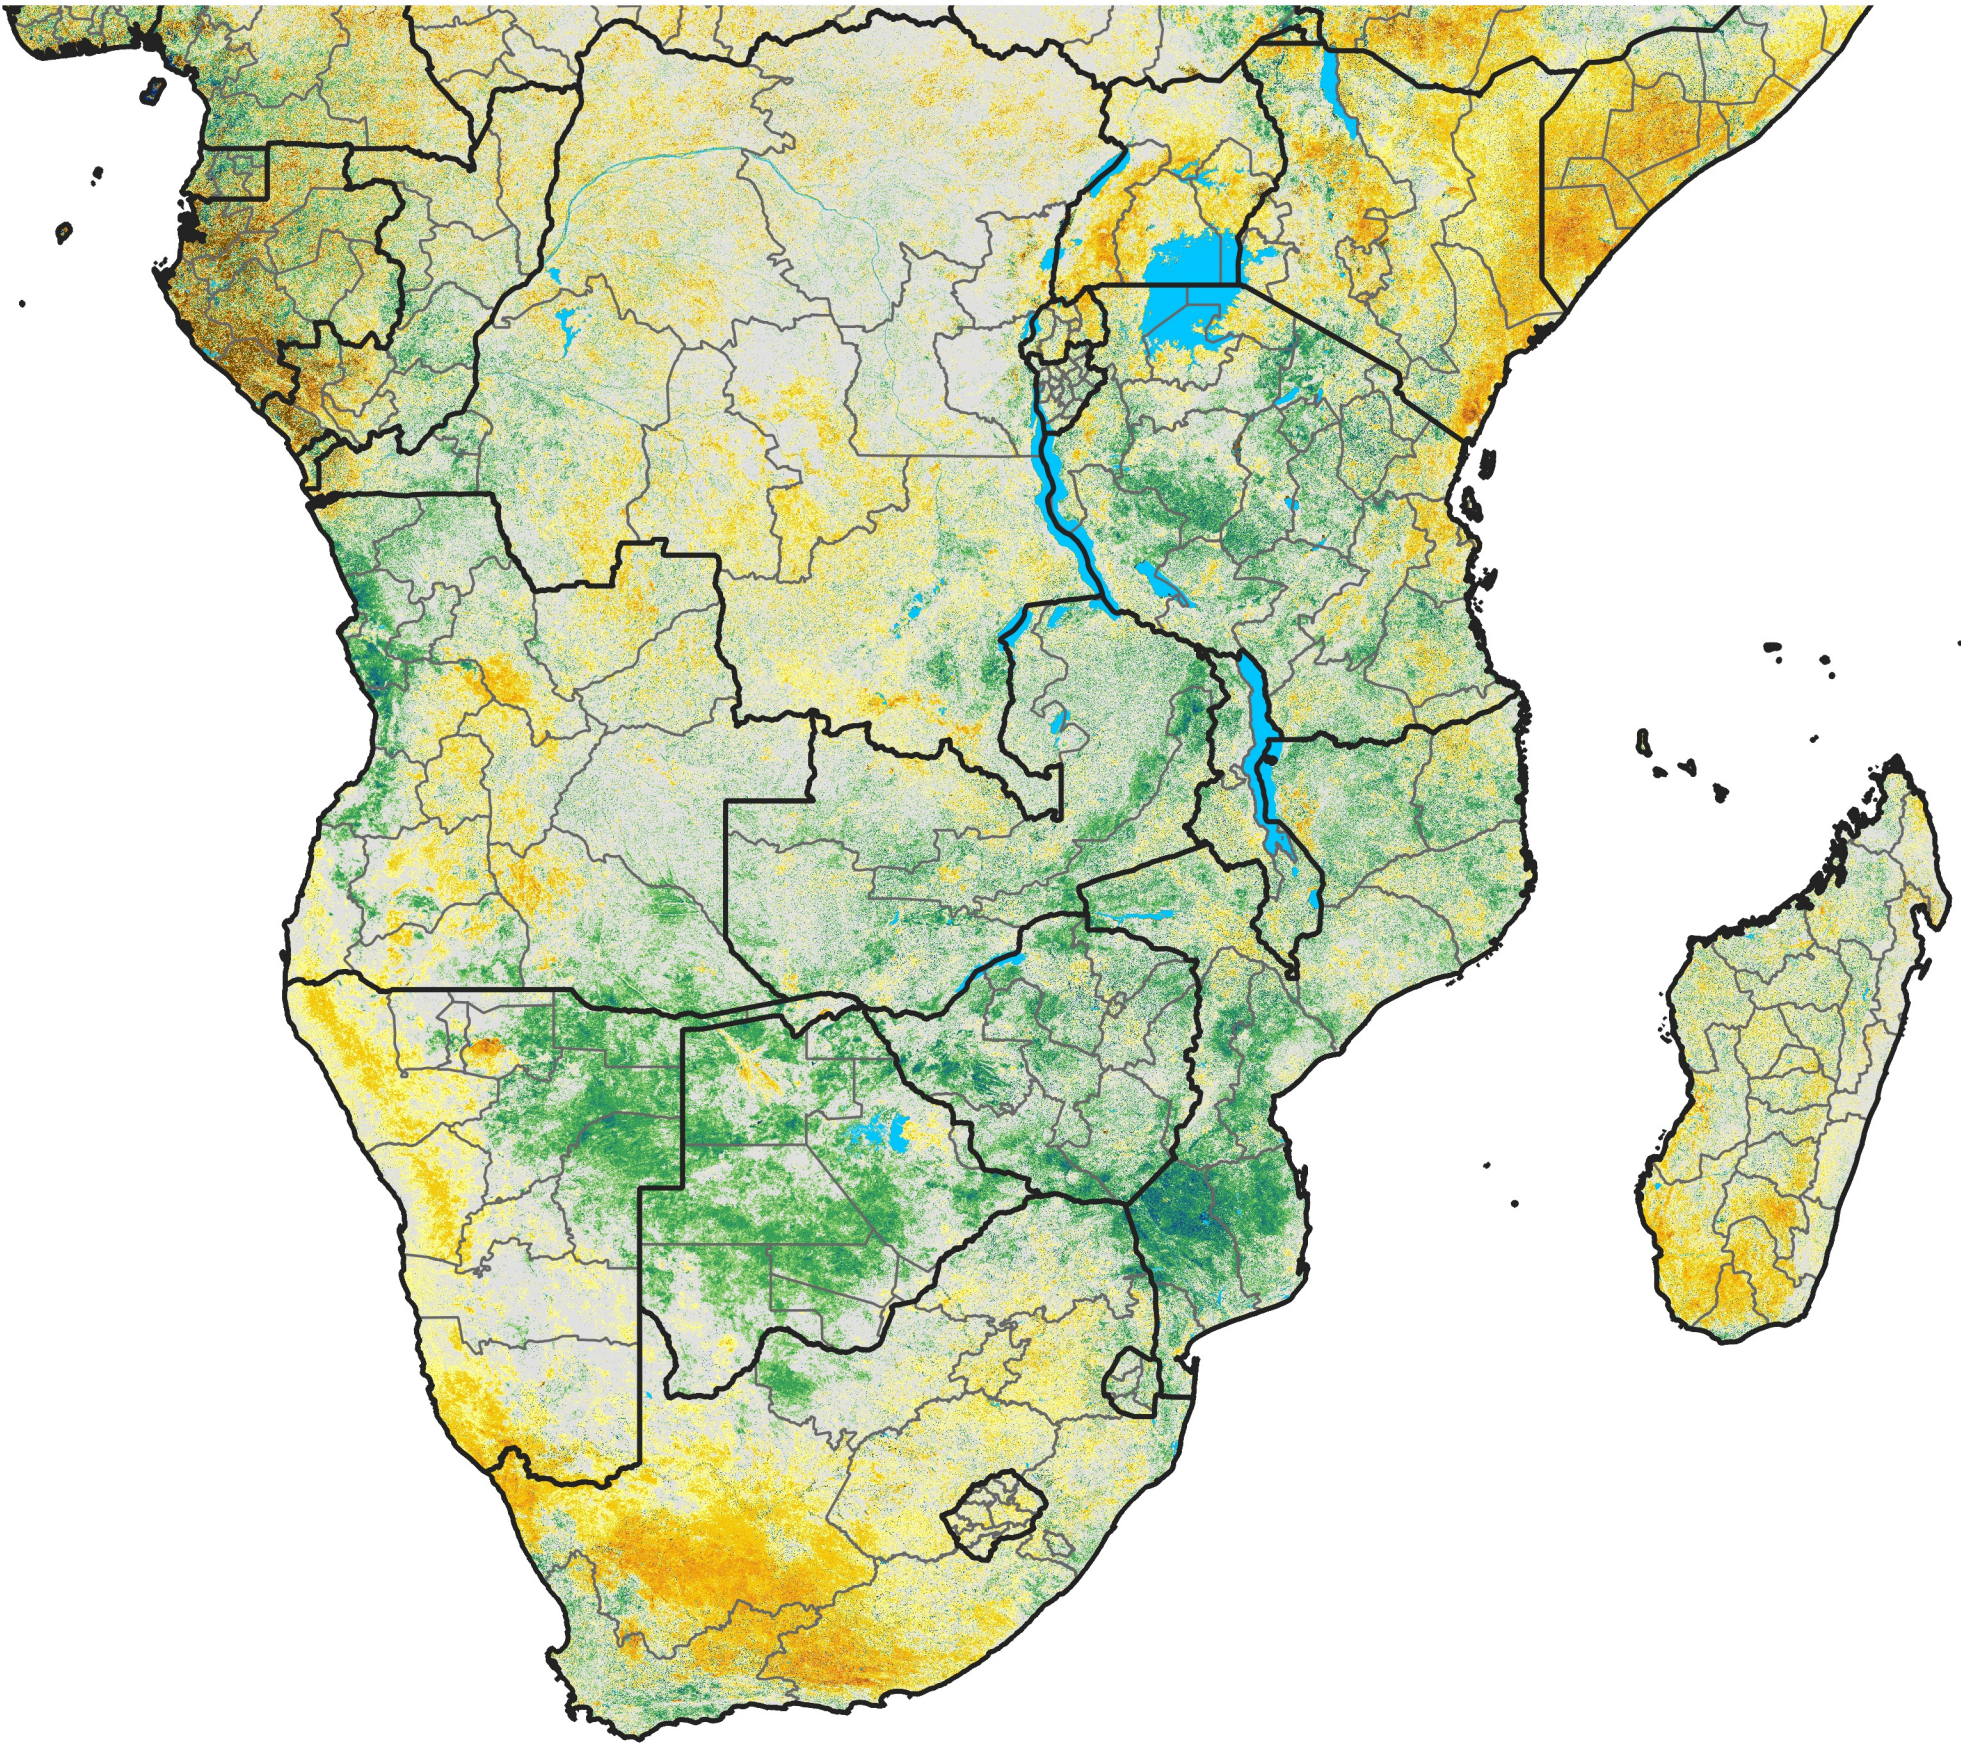

Southern Africa

Percent of Mean NDVI

2021 / mean (2003 - 2022)

Period 23 / August 11 - 20, 2021

Percent of Normal