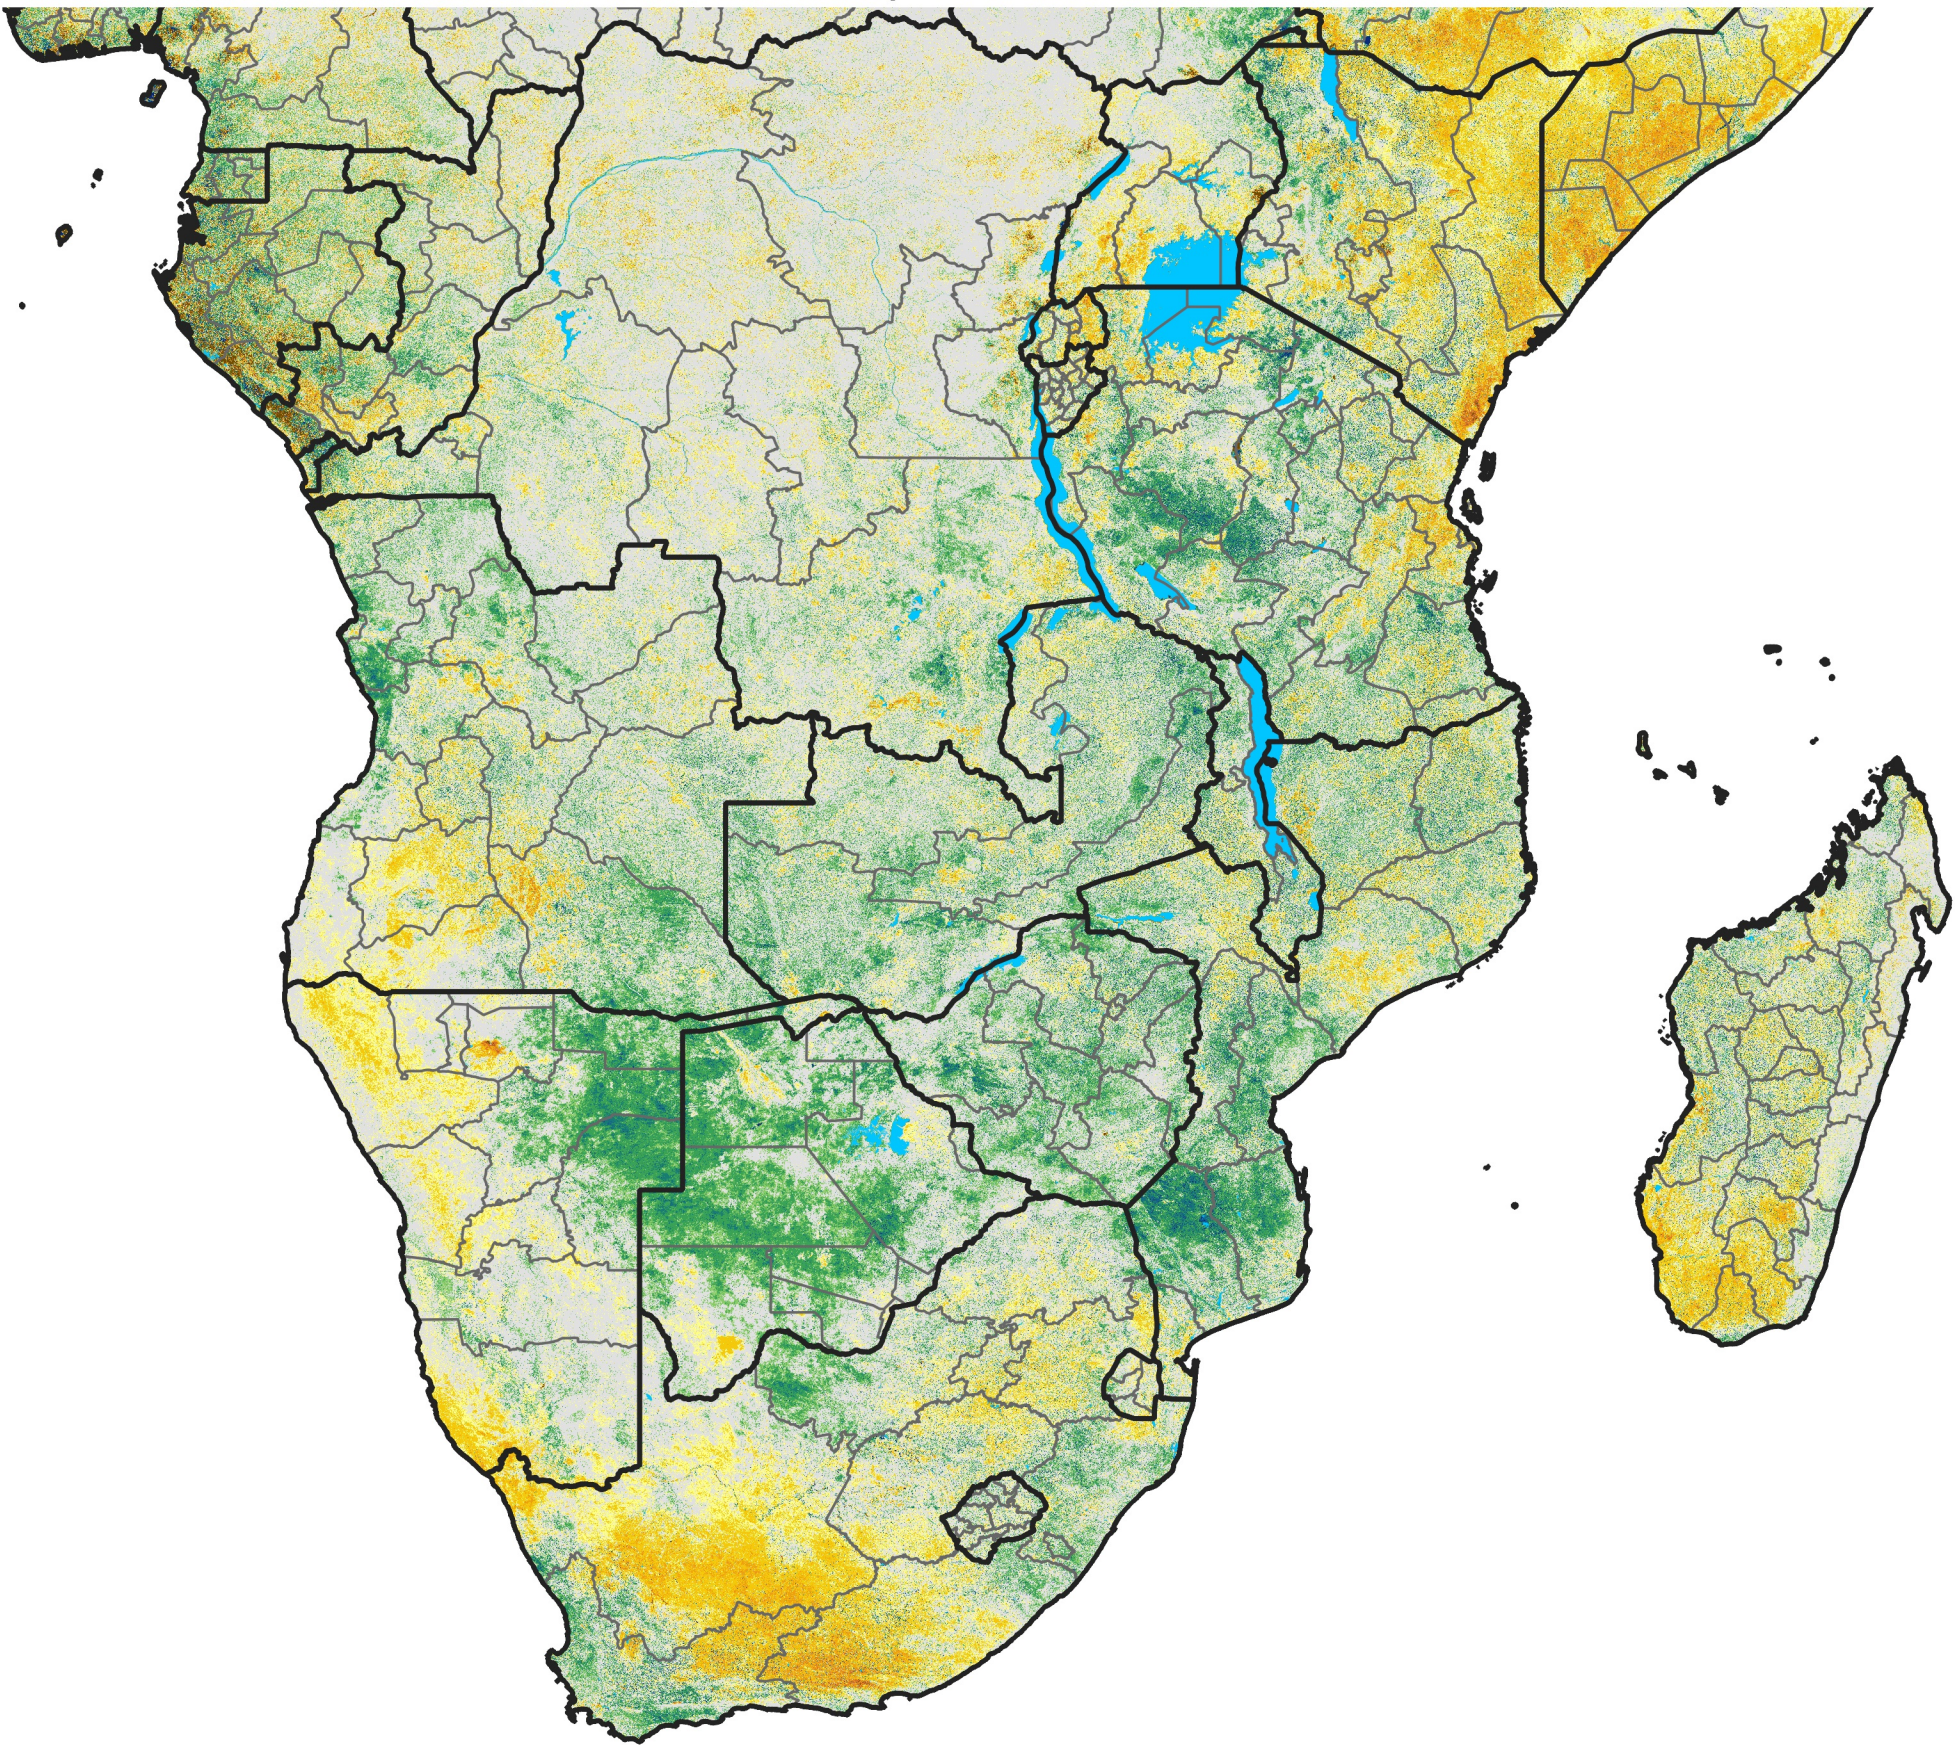

Southern Africa

Percent of Mean NDVI

2021 / mean (2003 - 2022)

Period 26 / September 11 - 20, 2021

Percent of Normal