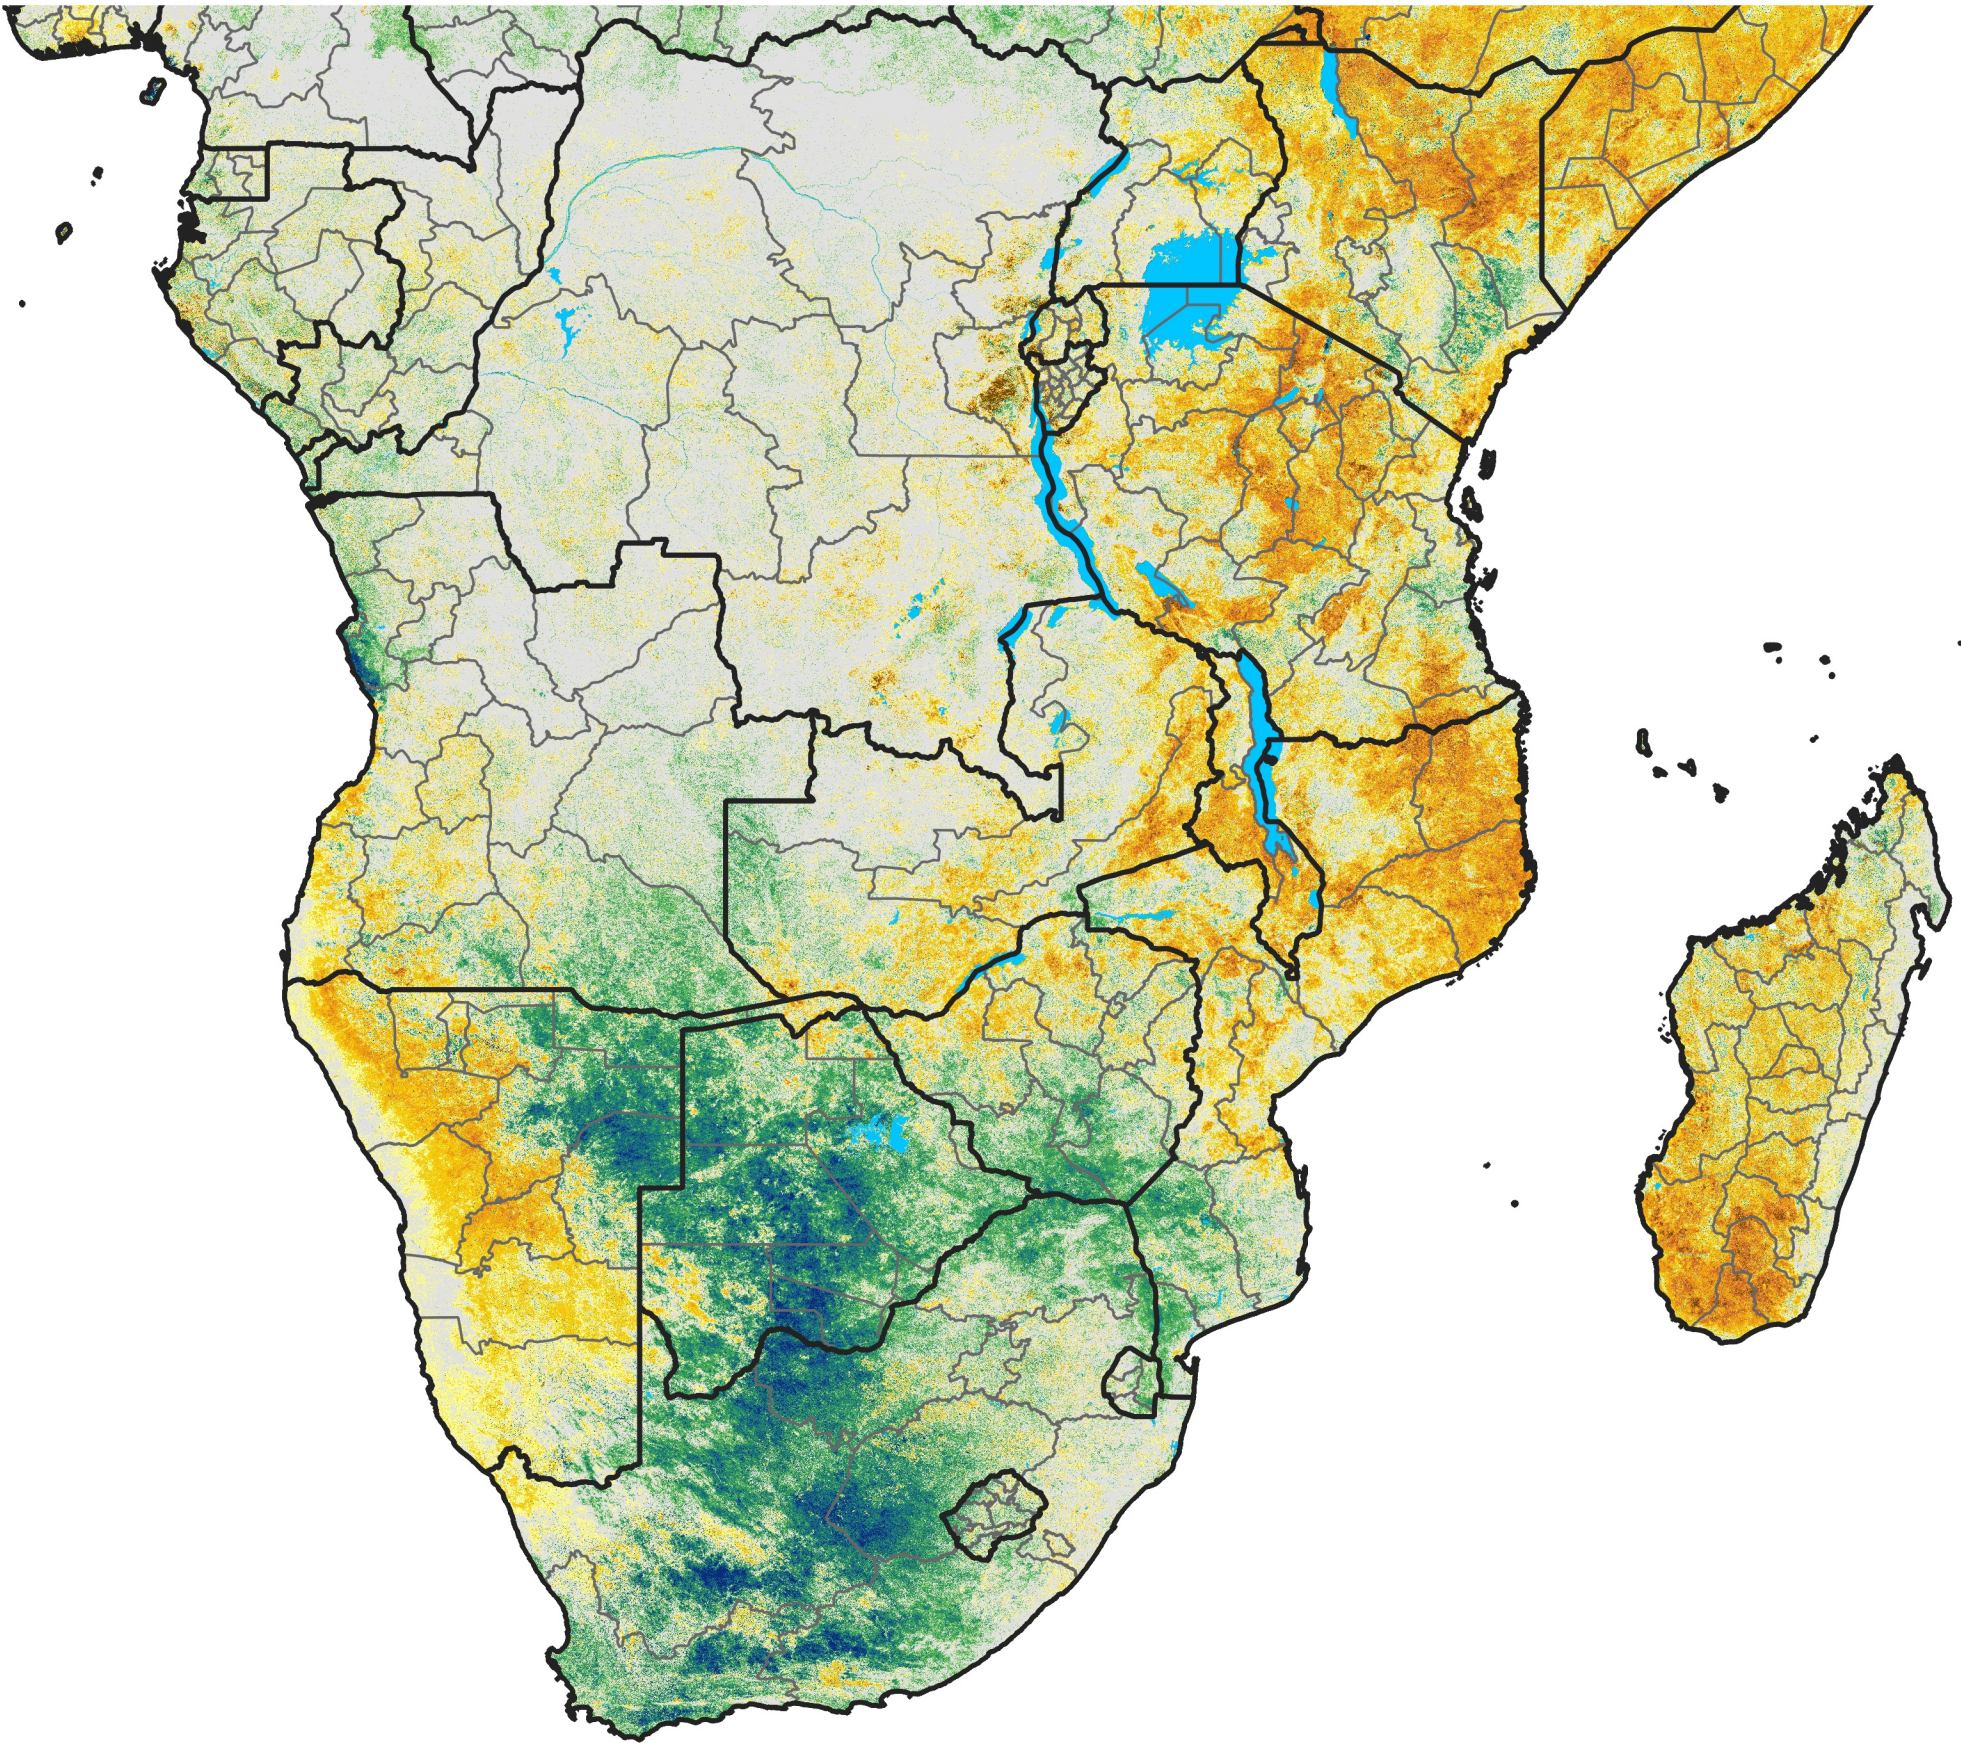

Southern Africa

Percent of Mean NDVI

2021 / mean (2003 - 2022)

Period 35 / December 11 - 20, 2021

Percent of Normal