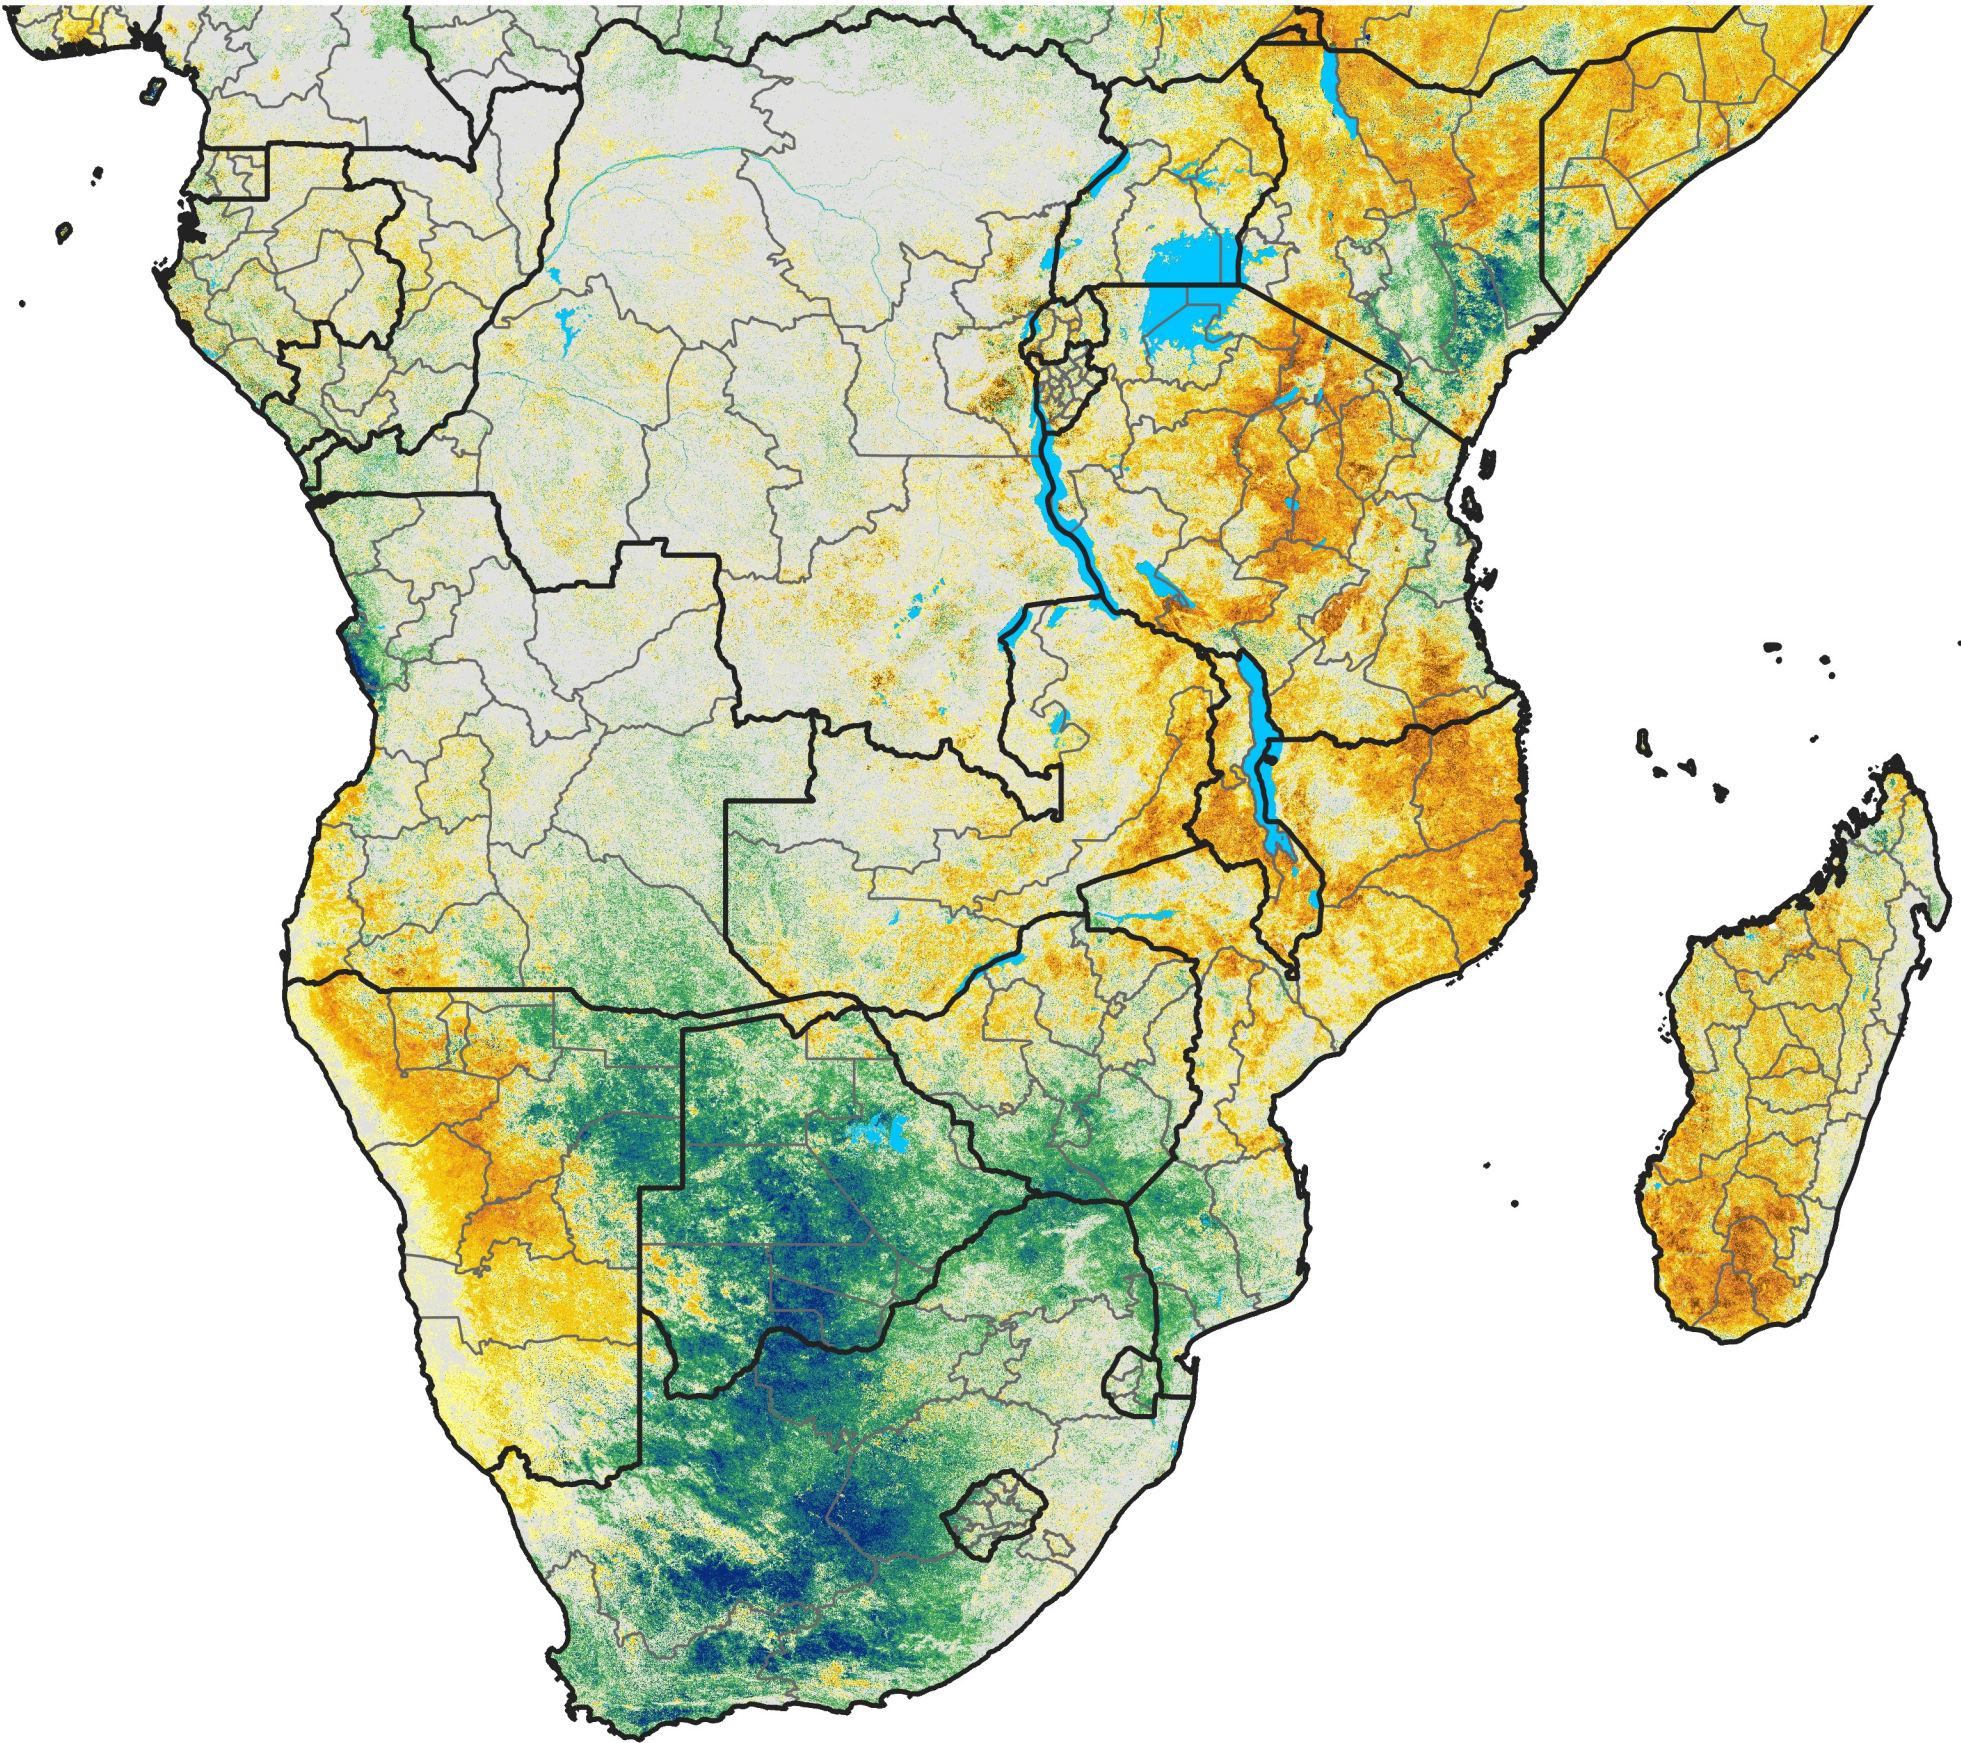

# Southern Africa

## Percent of Mean NDVI

2021 / mean (2003 - 2022)

Period 36 / December 21 - 31, 2021