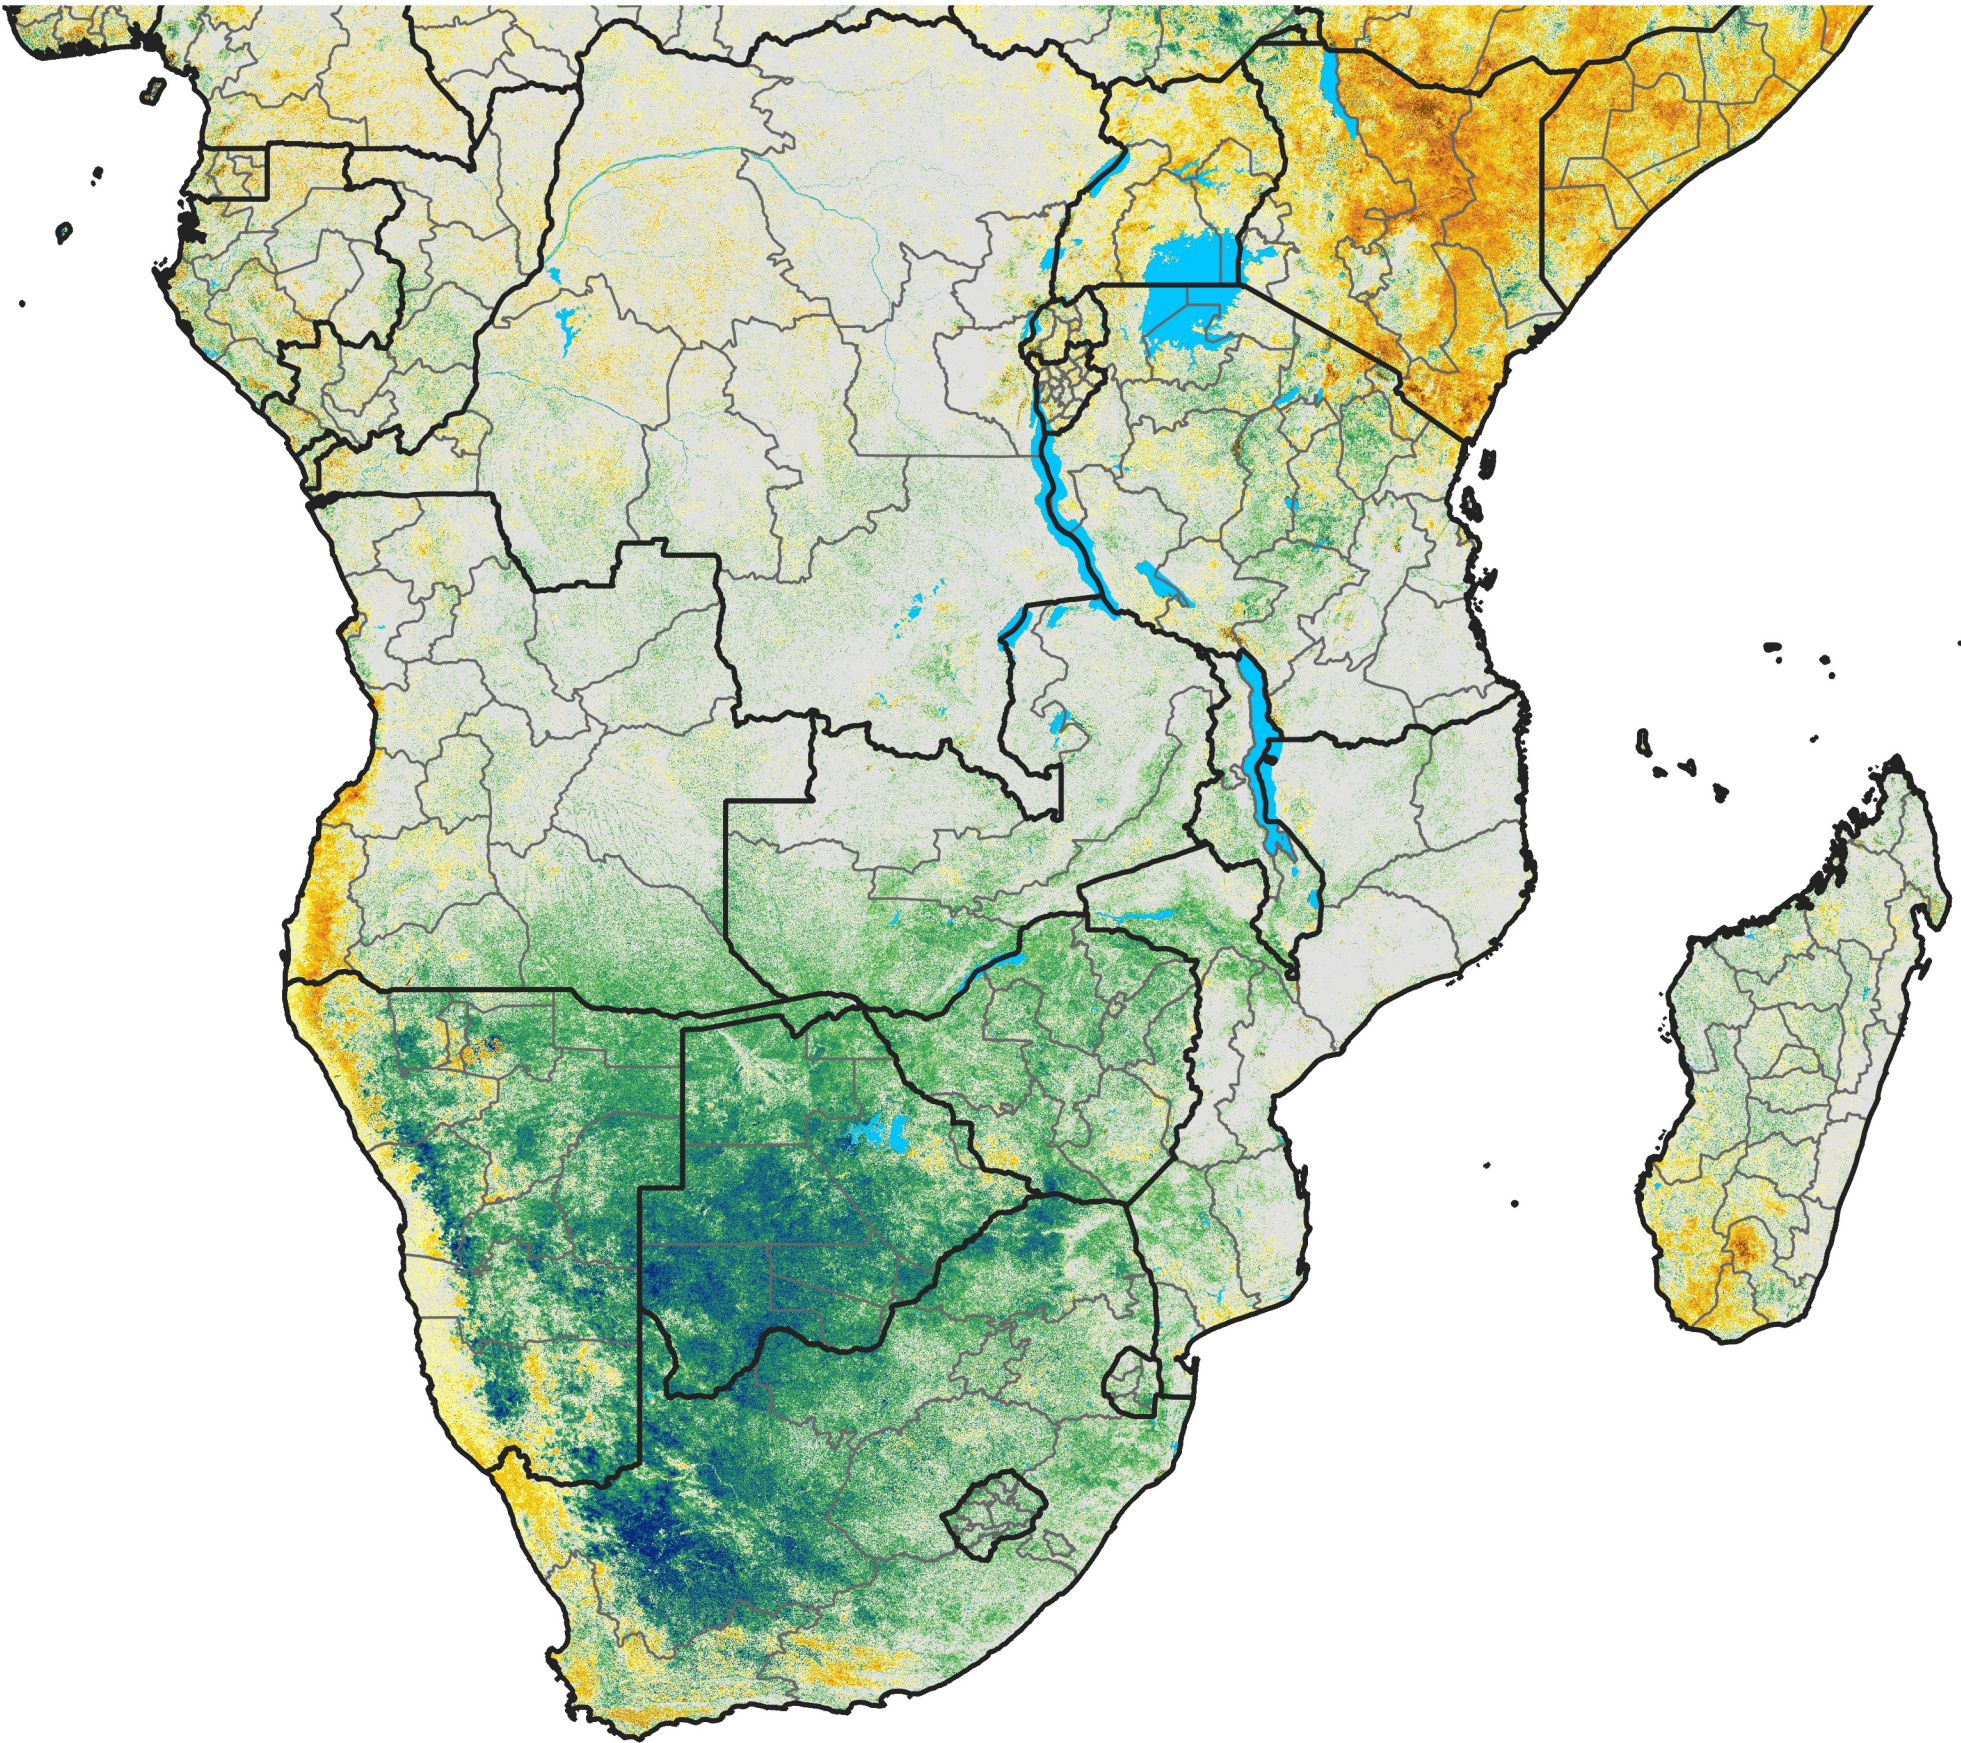

Southern Africa

Percent of Mean NDVI

2022 / mean (2003 - 2022)

Period 12 / April 21 - 30, 2022

Percent of Normal