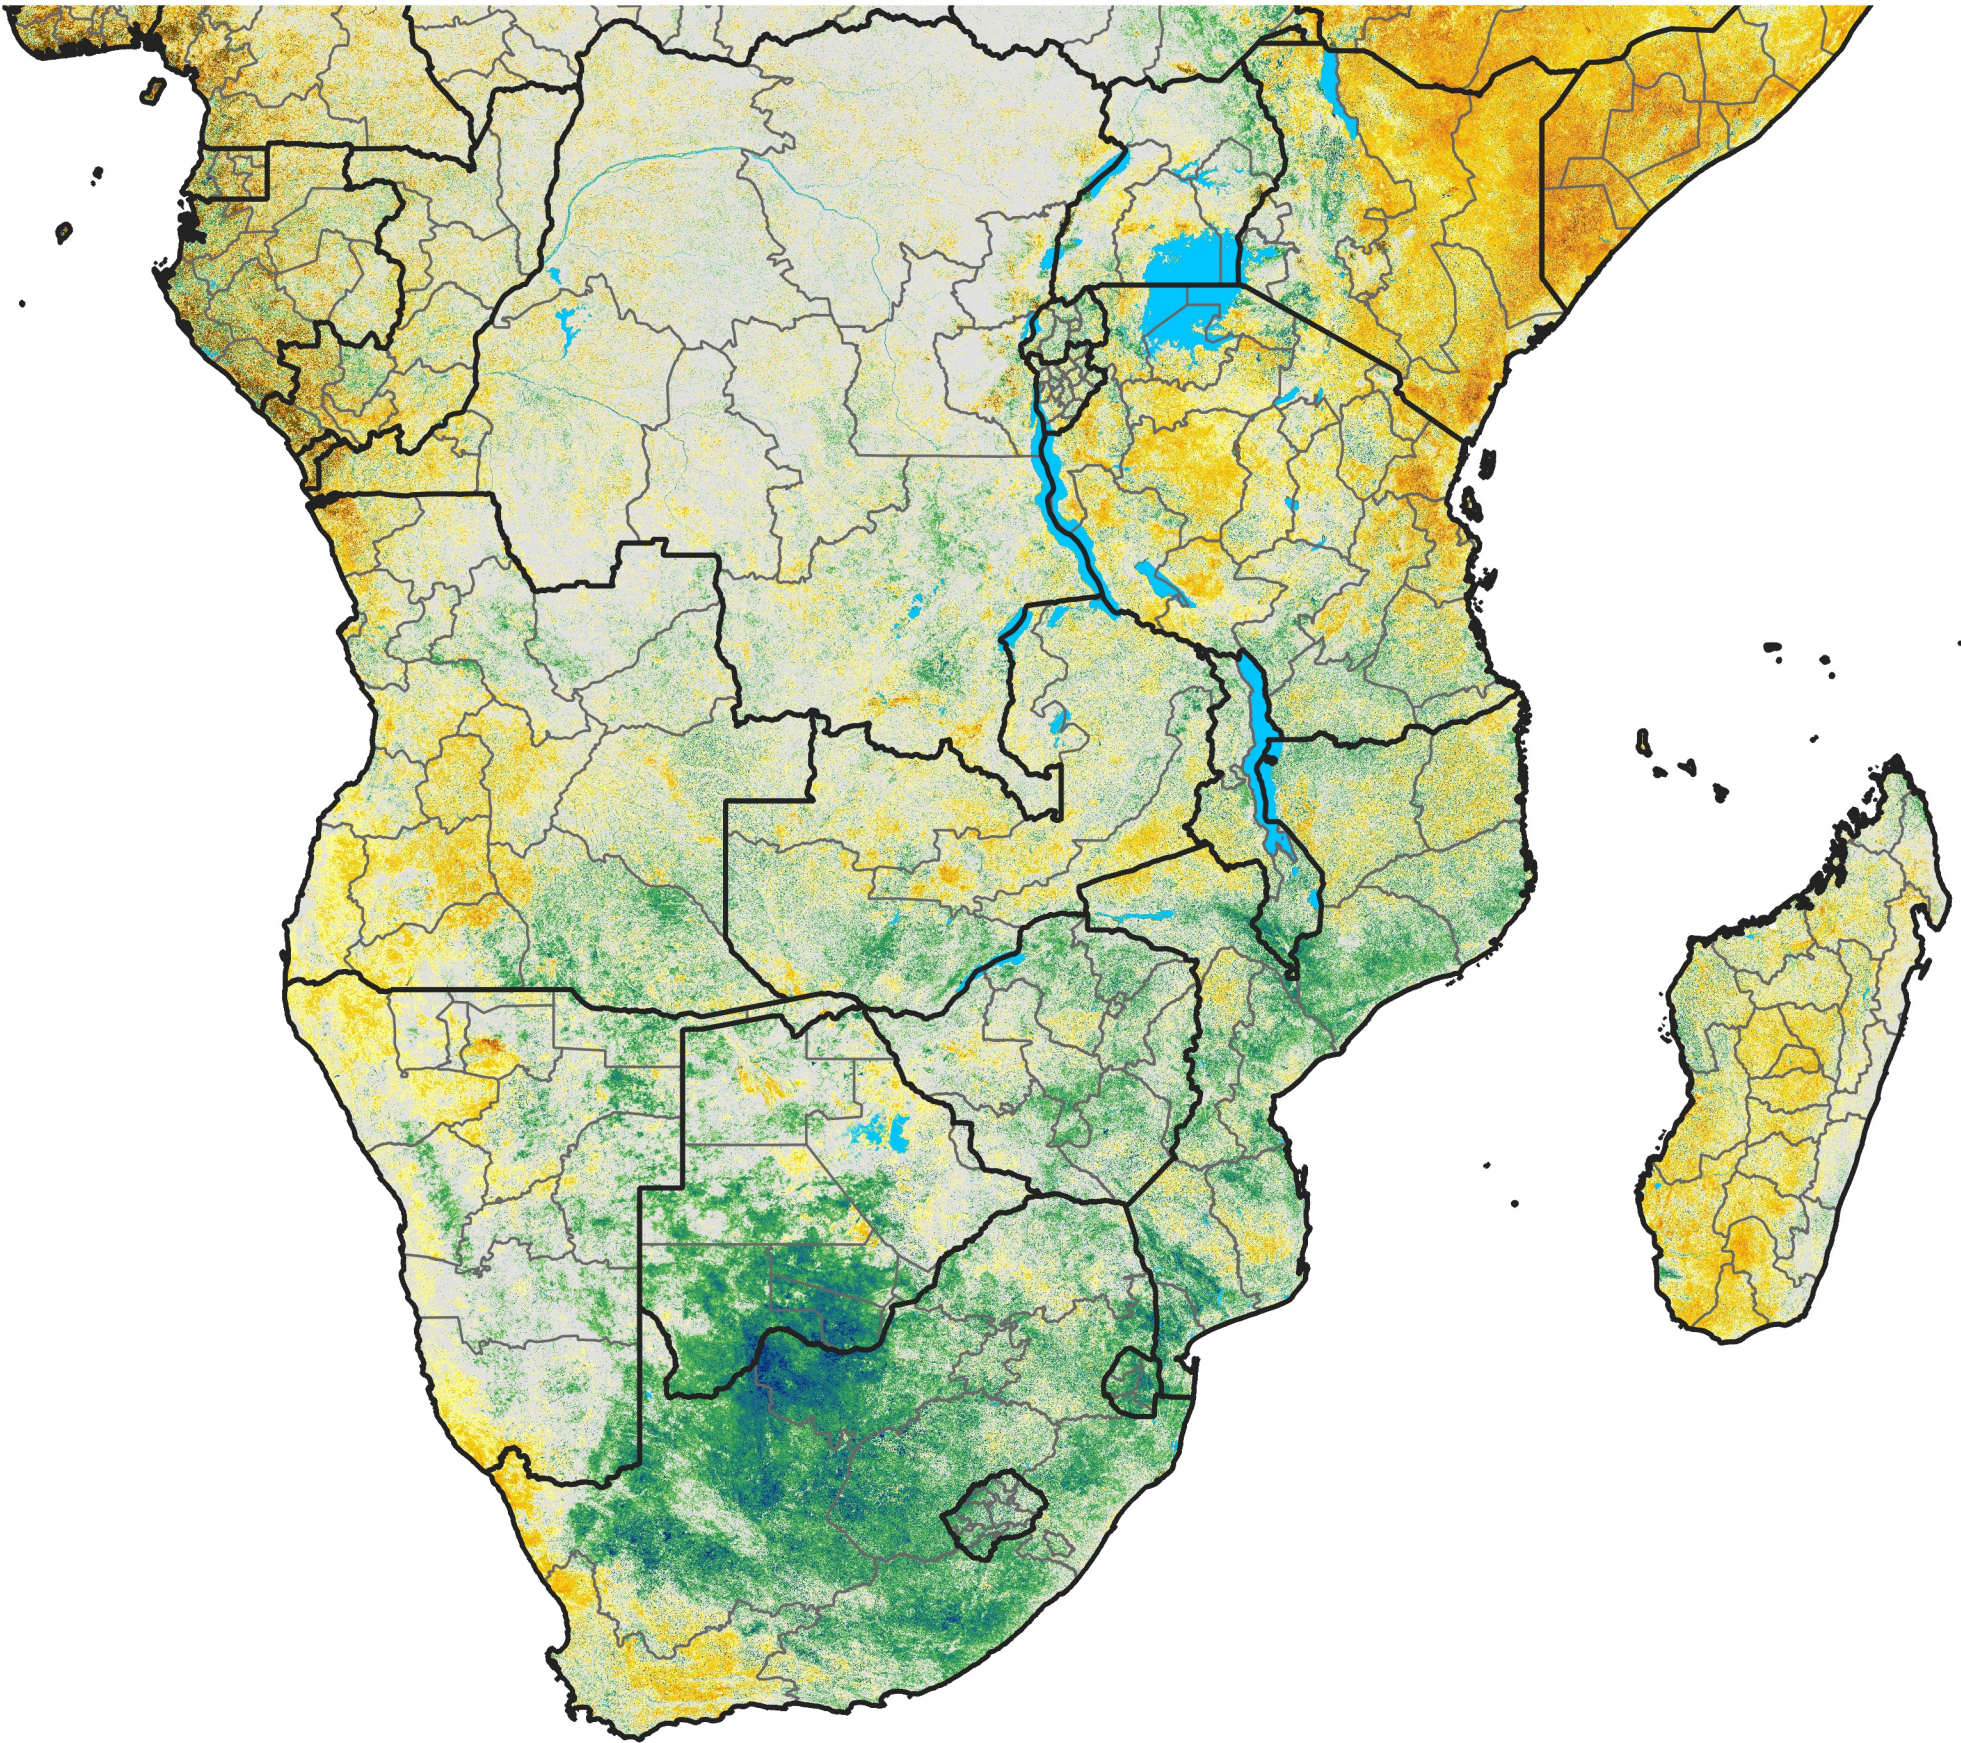

Southern Africa

Percent of Mean NDVI

2022 / mean (2003 - 2022)

Period 27 / September 21 - 30, 2022

Percent of Normal