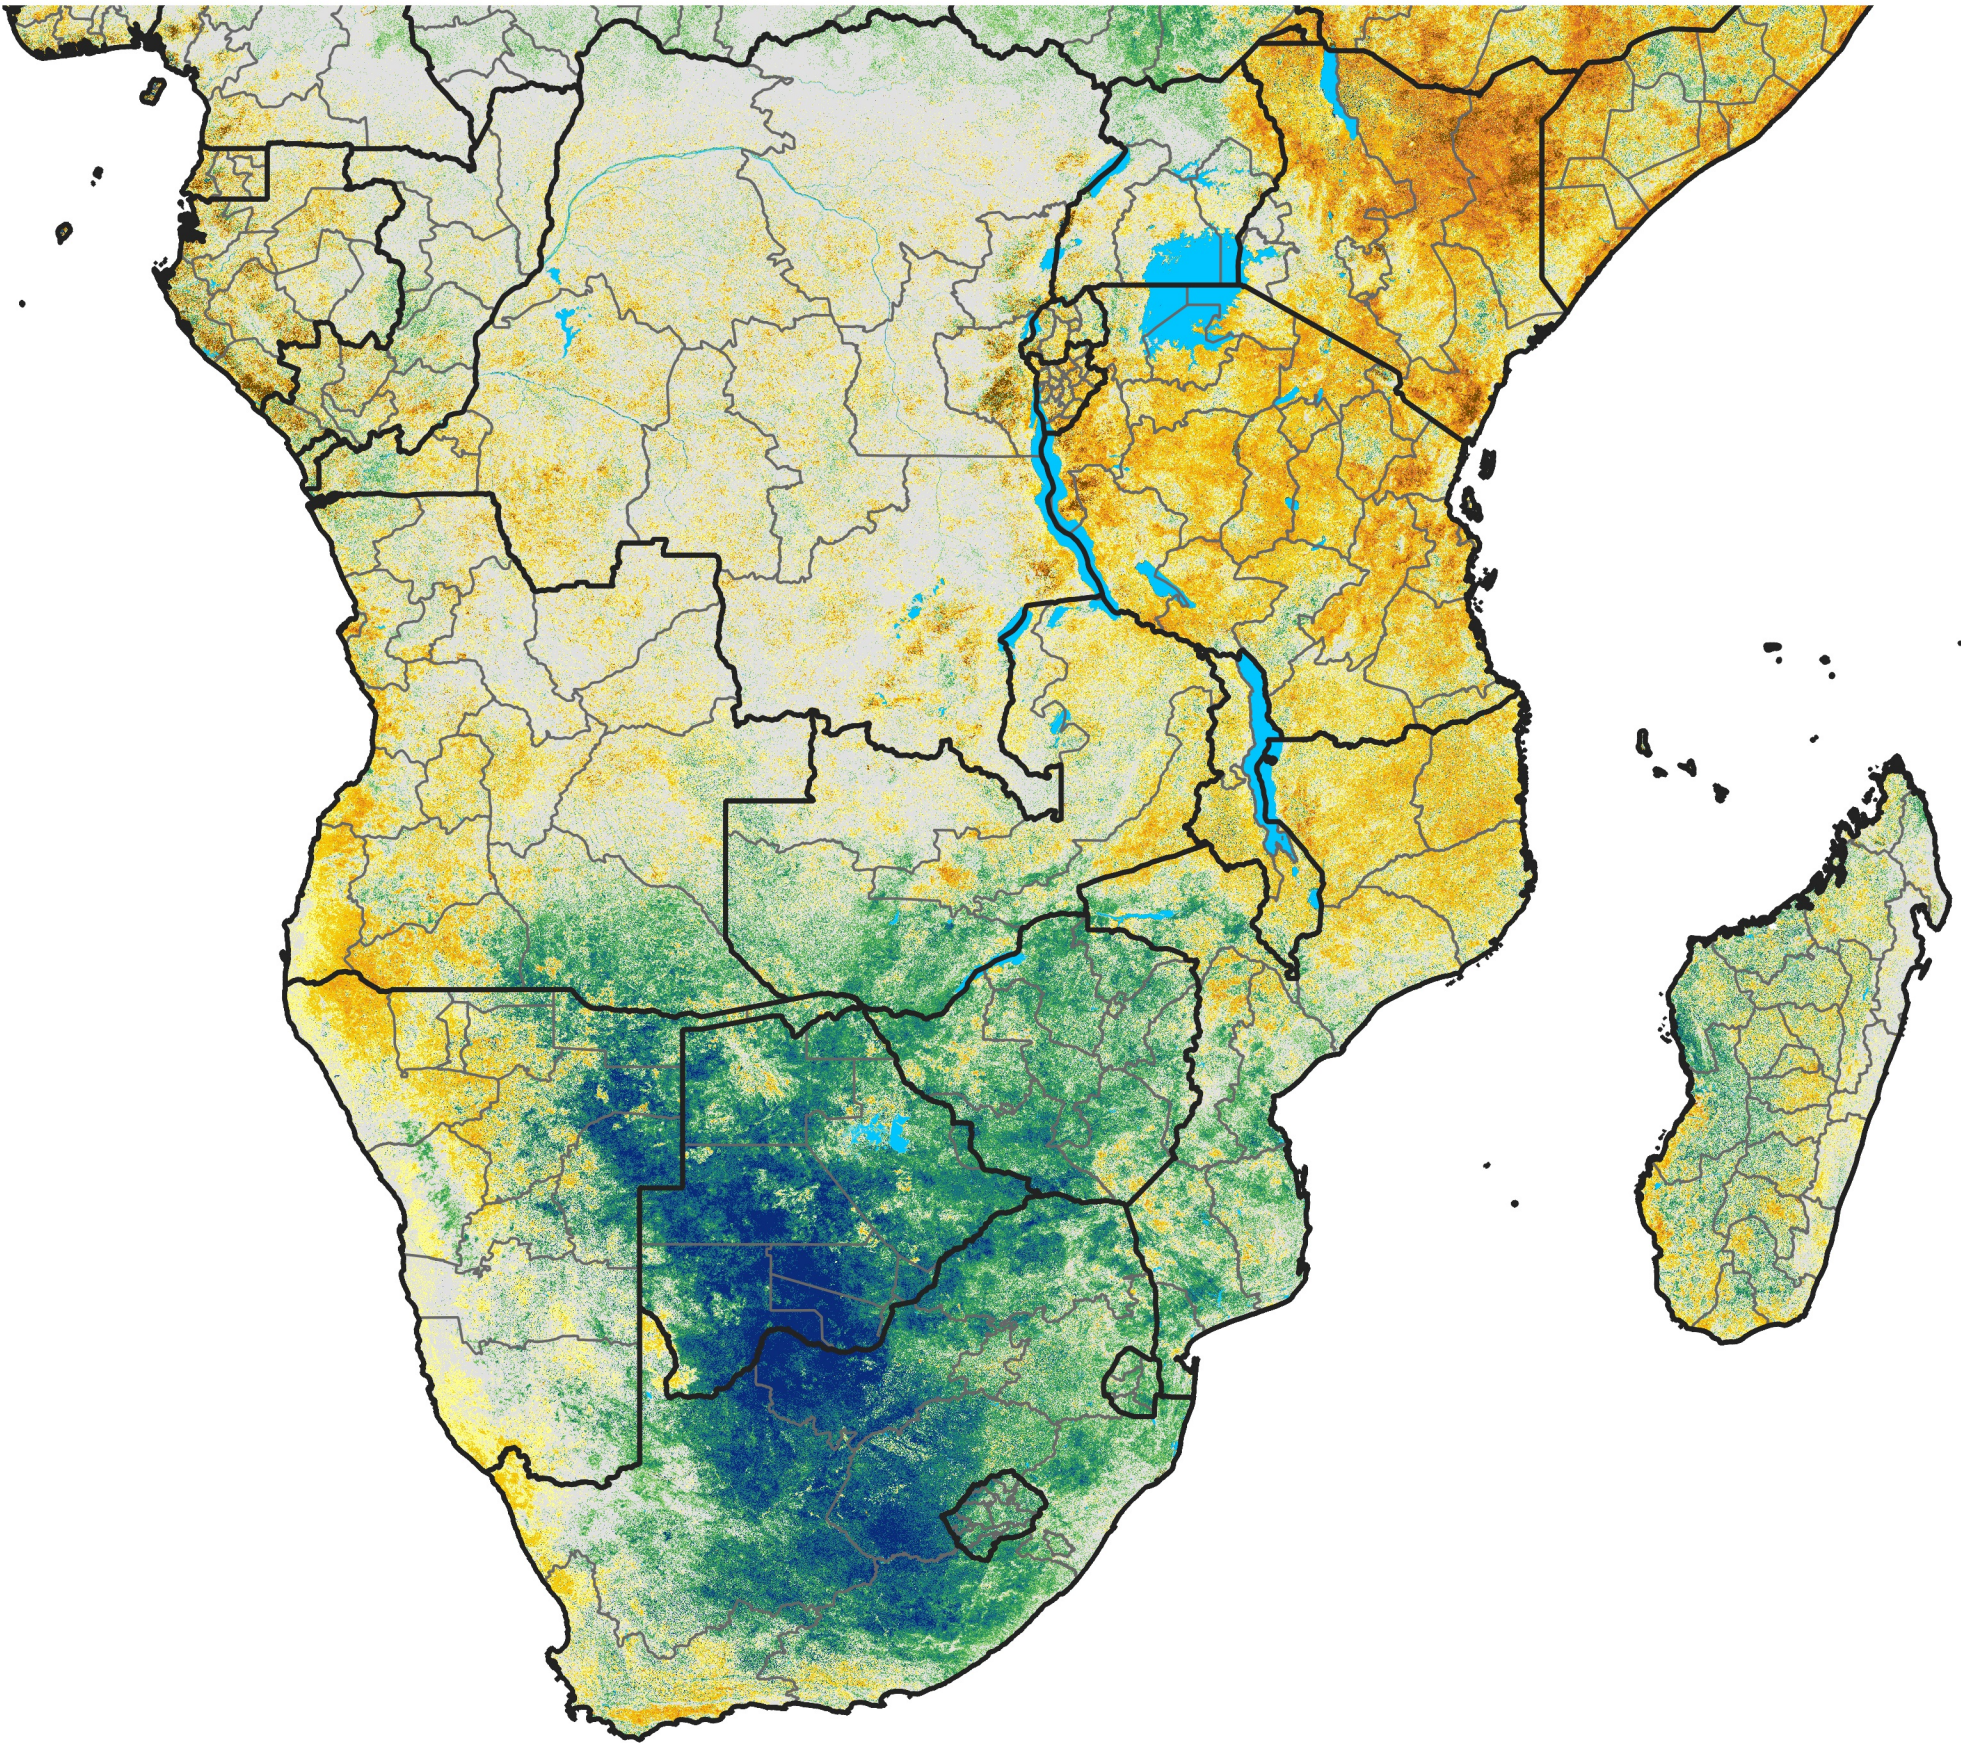

Southern Africa

Percent of Mean NDVI

2022 / mean (2003 - 2022)

Period 32 / November 11 - 20, 2022

Percent of Normal