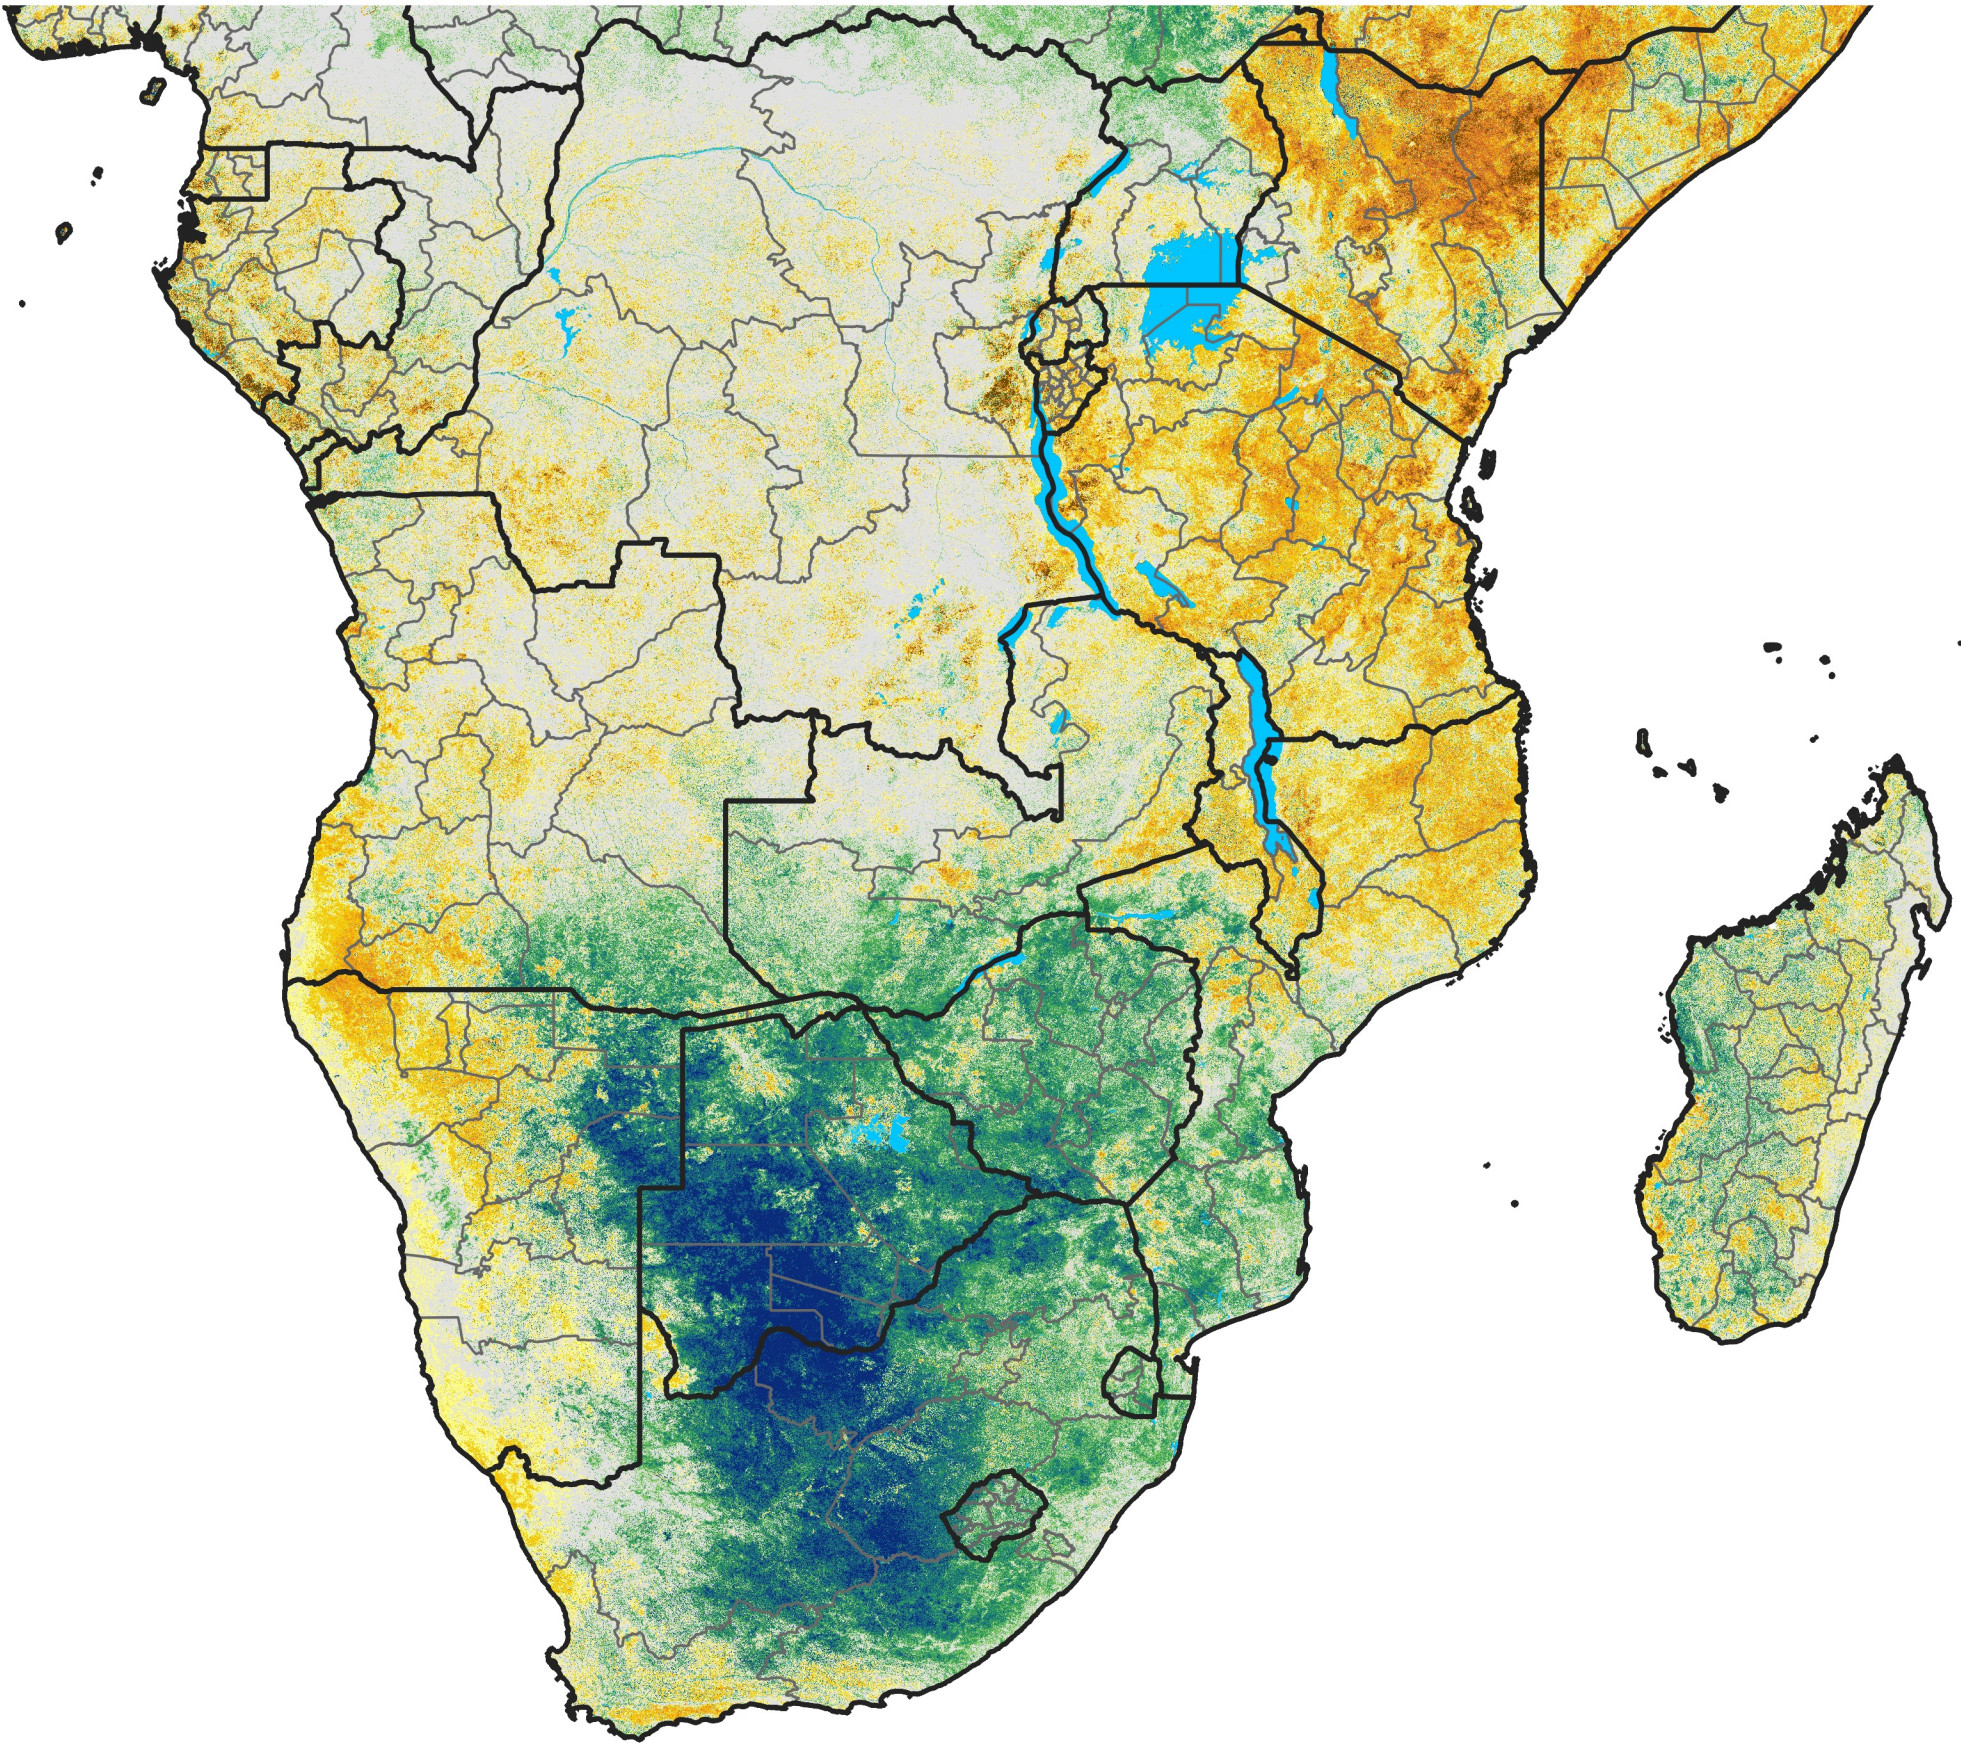

Southern Africa

Percent of Mean NDVI

2022 / mean (2003 - 2022)

Period 33 / November 21 - 30, 2022

Percent of Normal