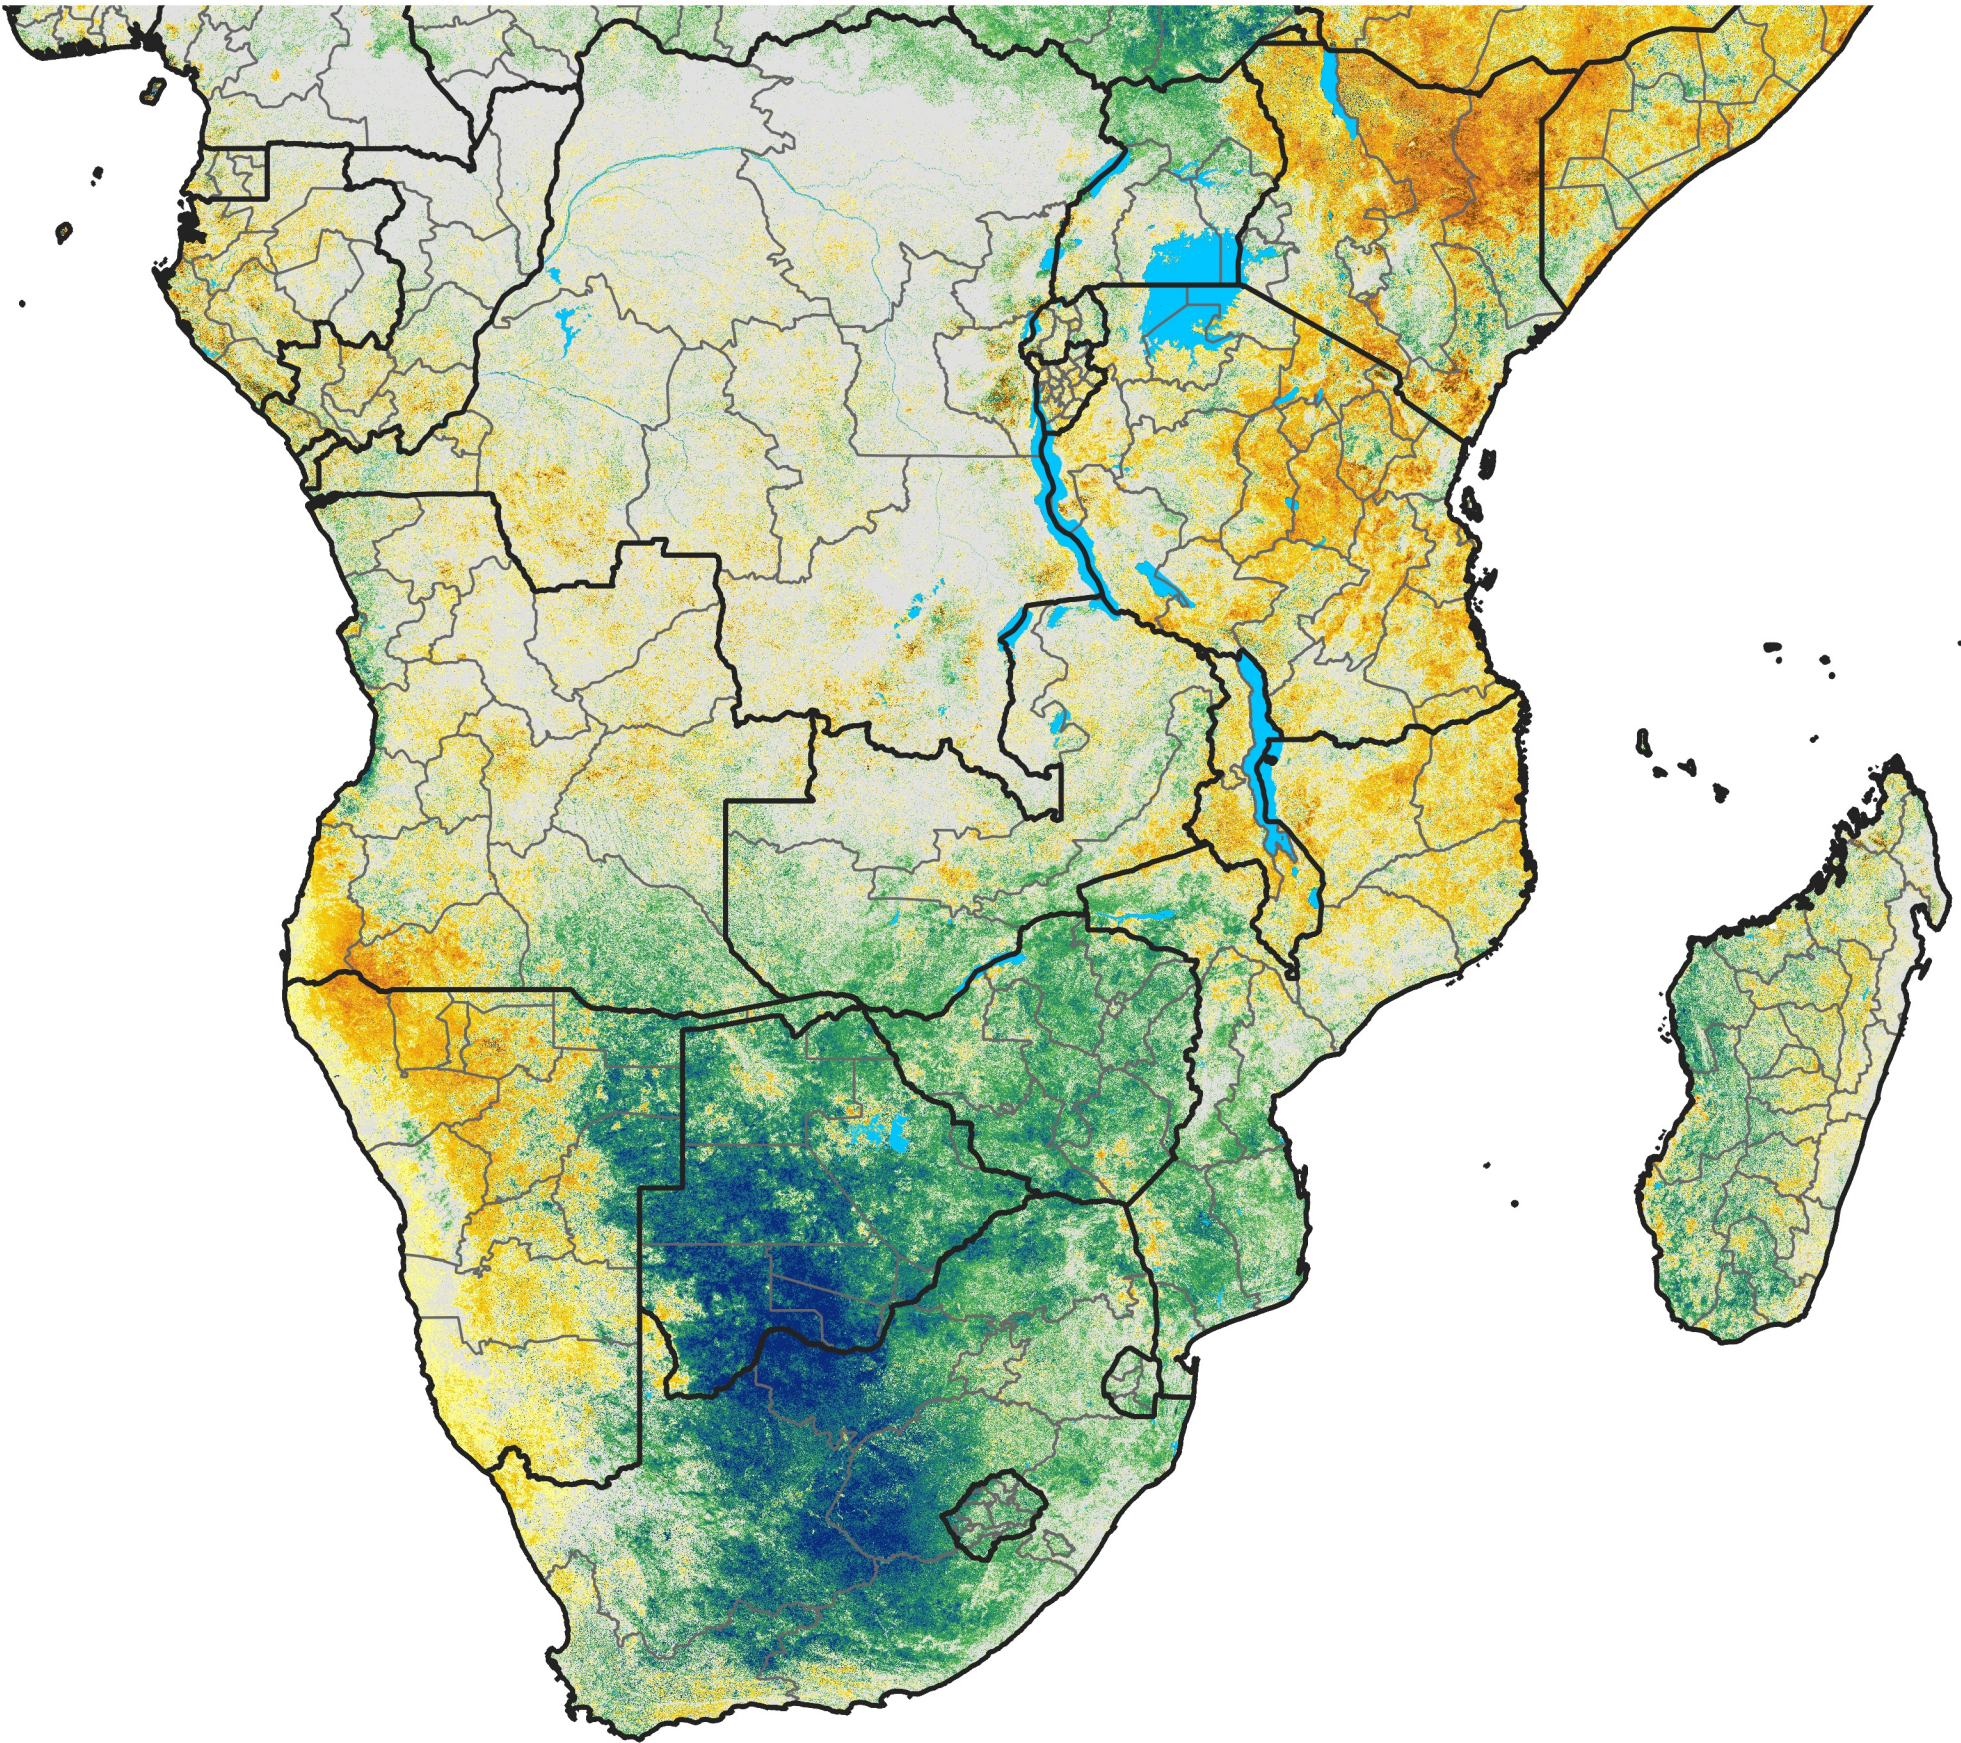

Southern Africa

Percent of Mean NDVI

2022 / mean (2003 - 2022)

Period 35 / December 11 - 20, 2022

Percent of Normal