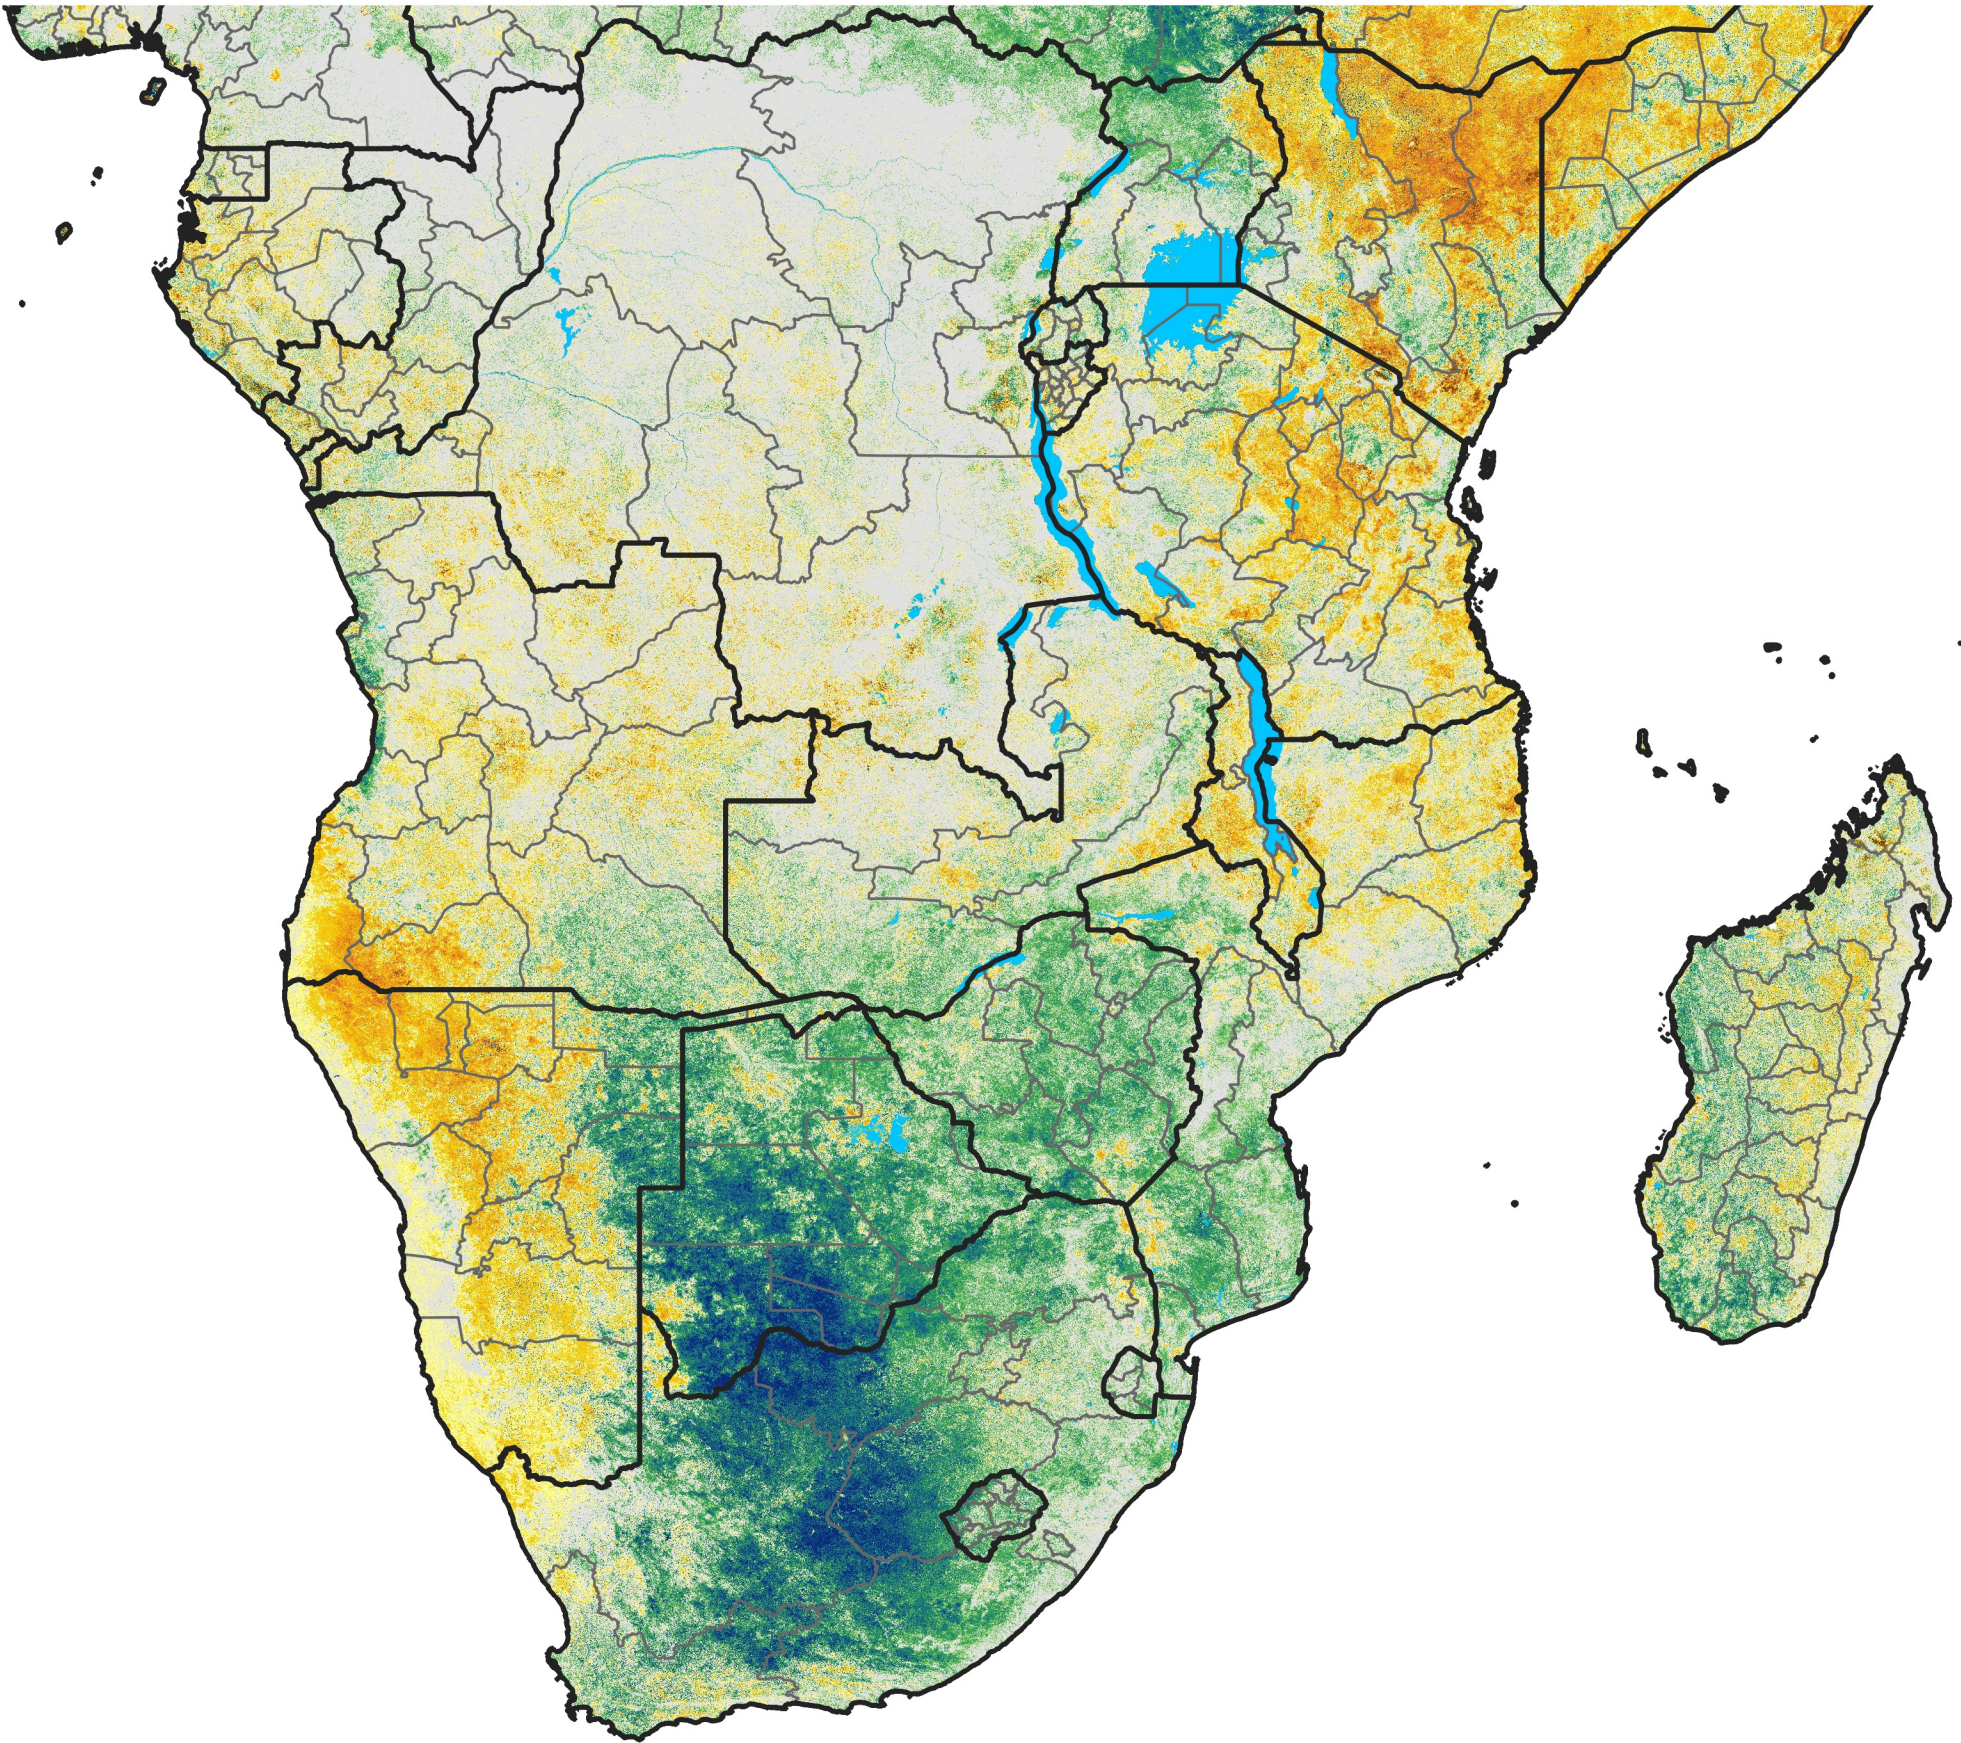

Southern Africa

Percent of Mean NDVI

2022 / mean (2003 - 2022)

Period 36 / December 21 - 31, 2022

Percent of Normal