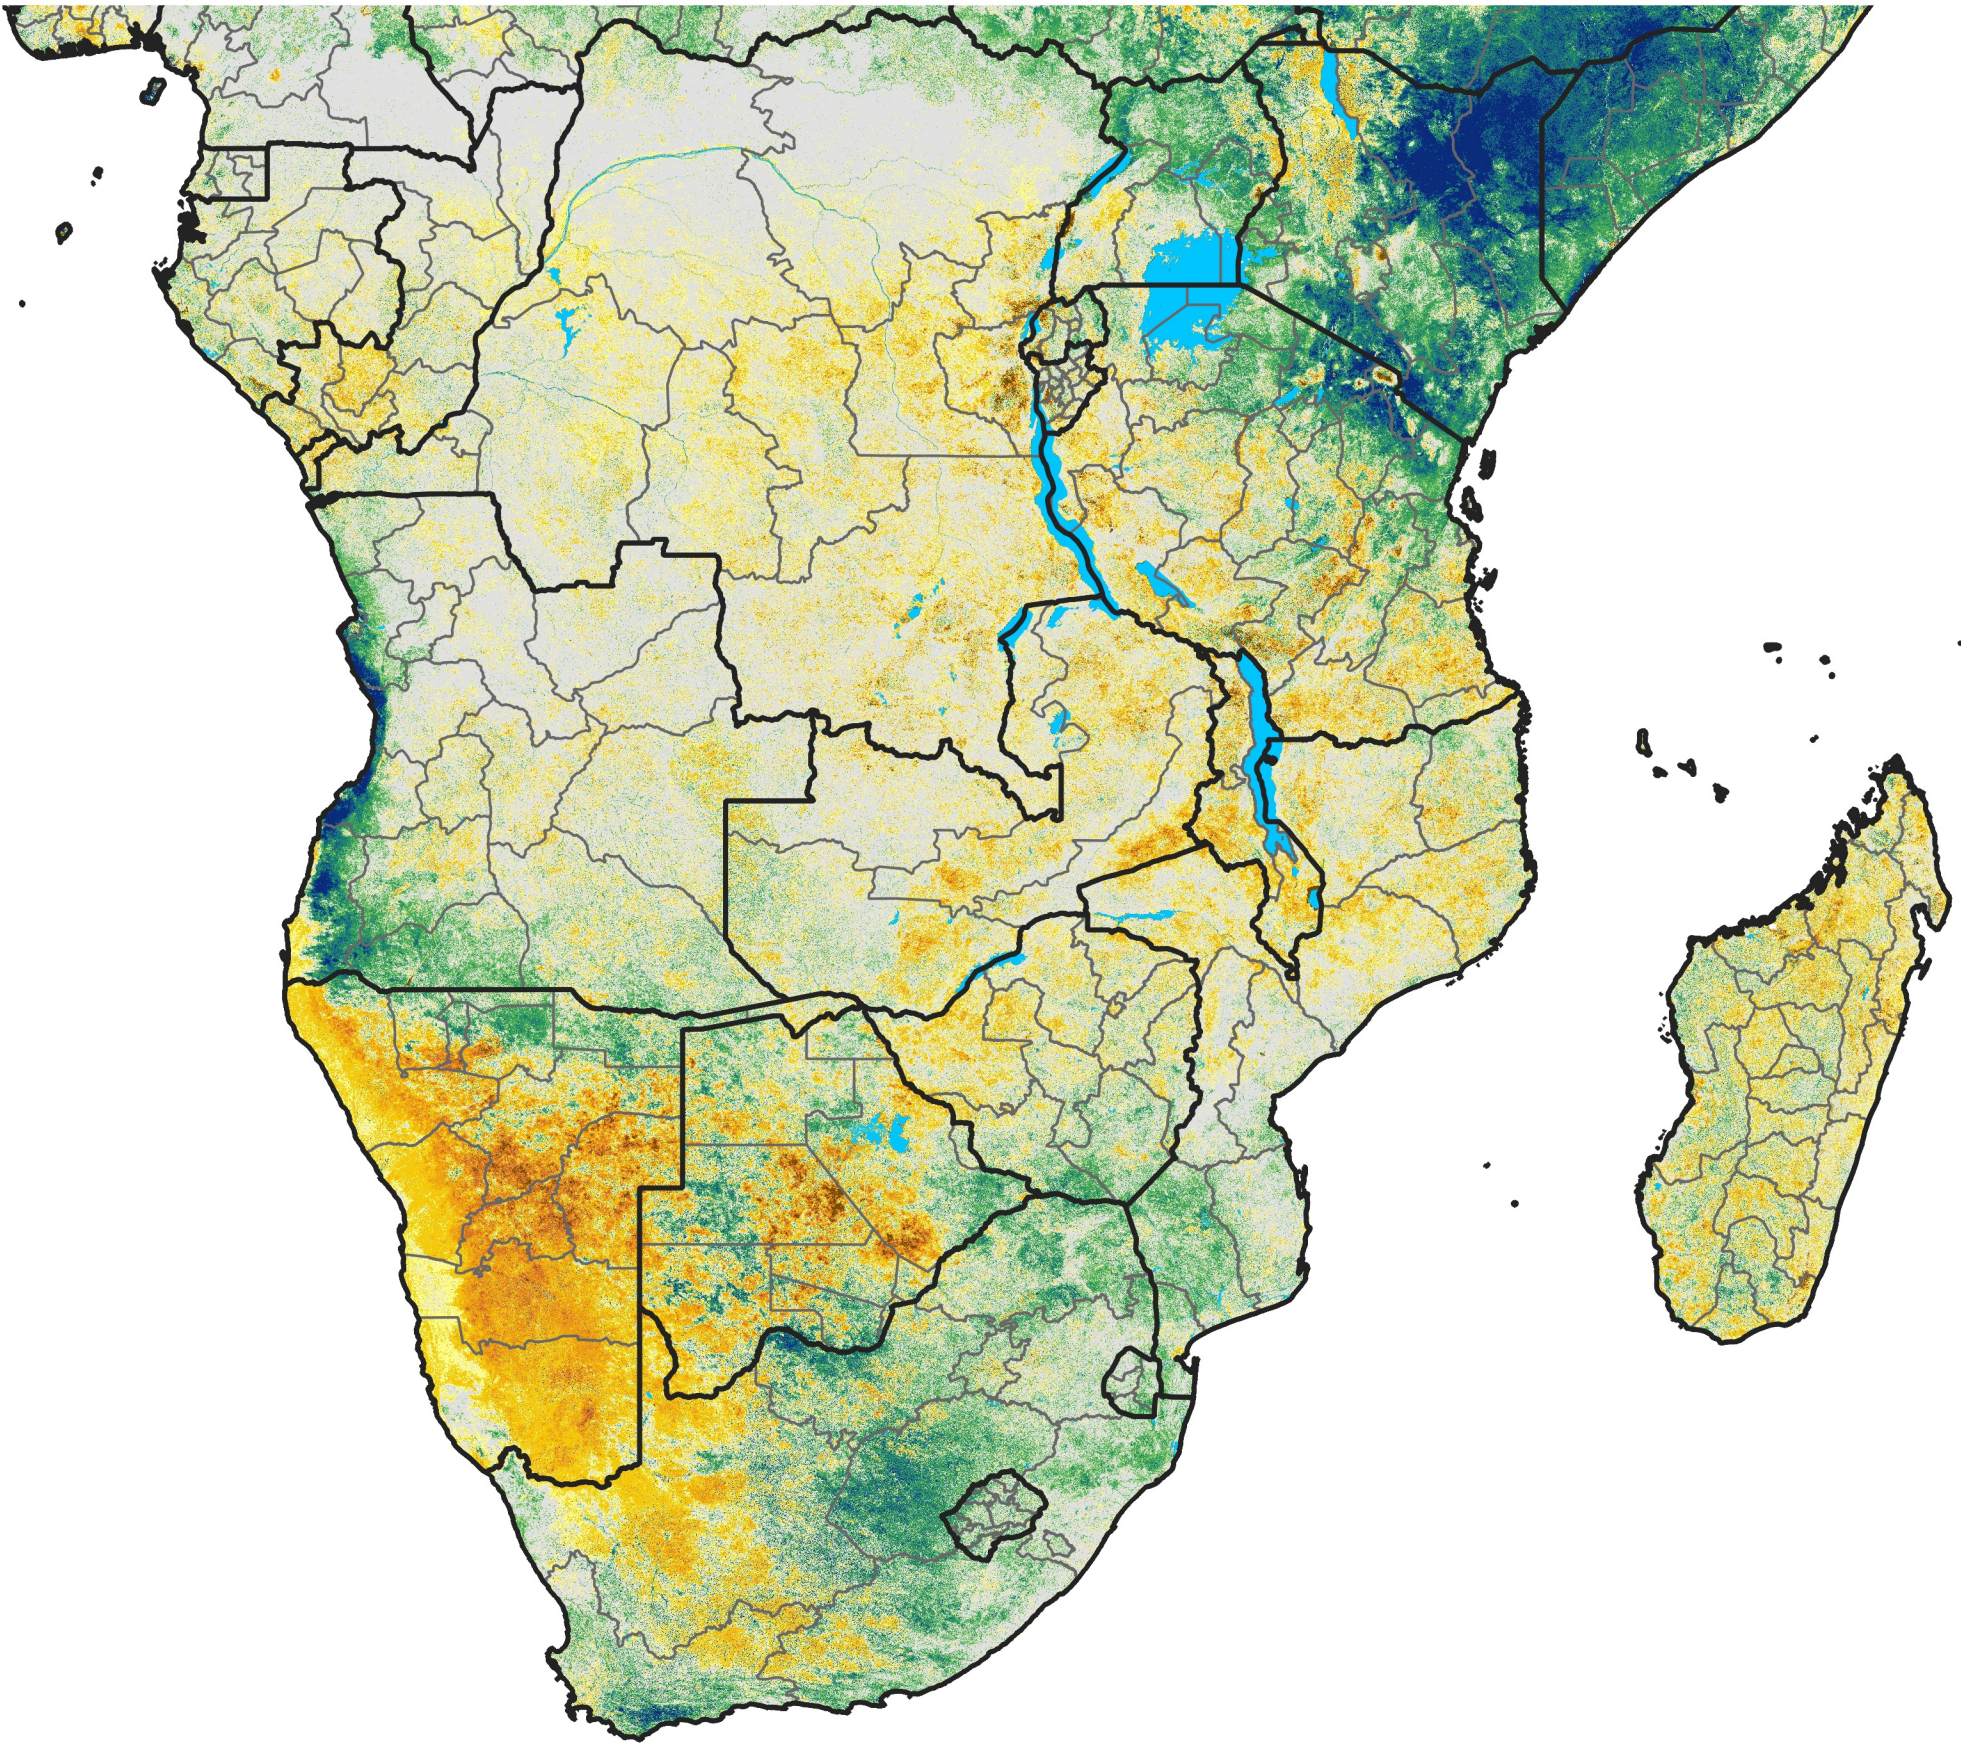

Southern Africa

Percent of Mean NDVI

2024 / mean (2003 - 2022)

Period 02 / January 11 - 20, 2024

Percent of Normal