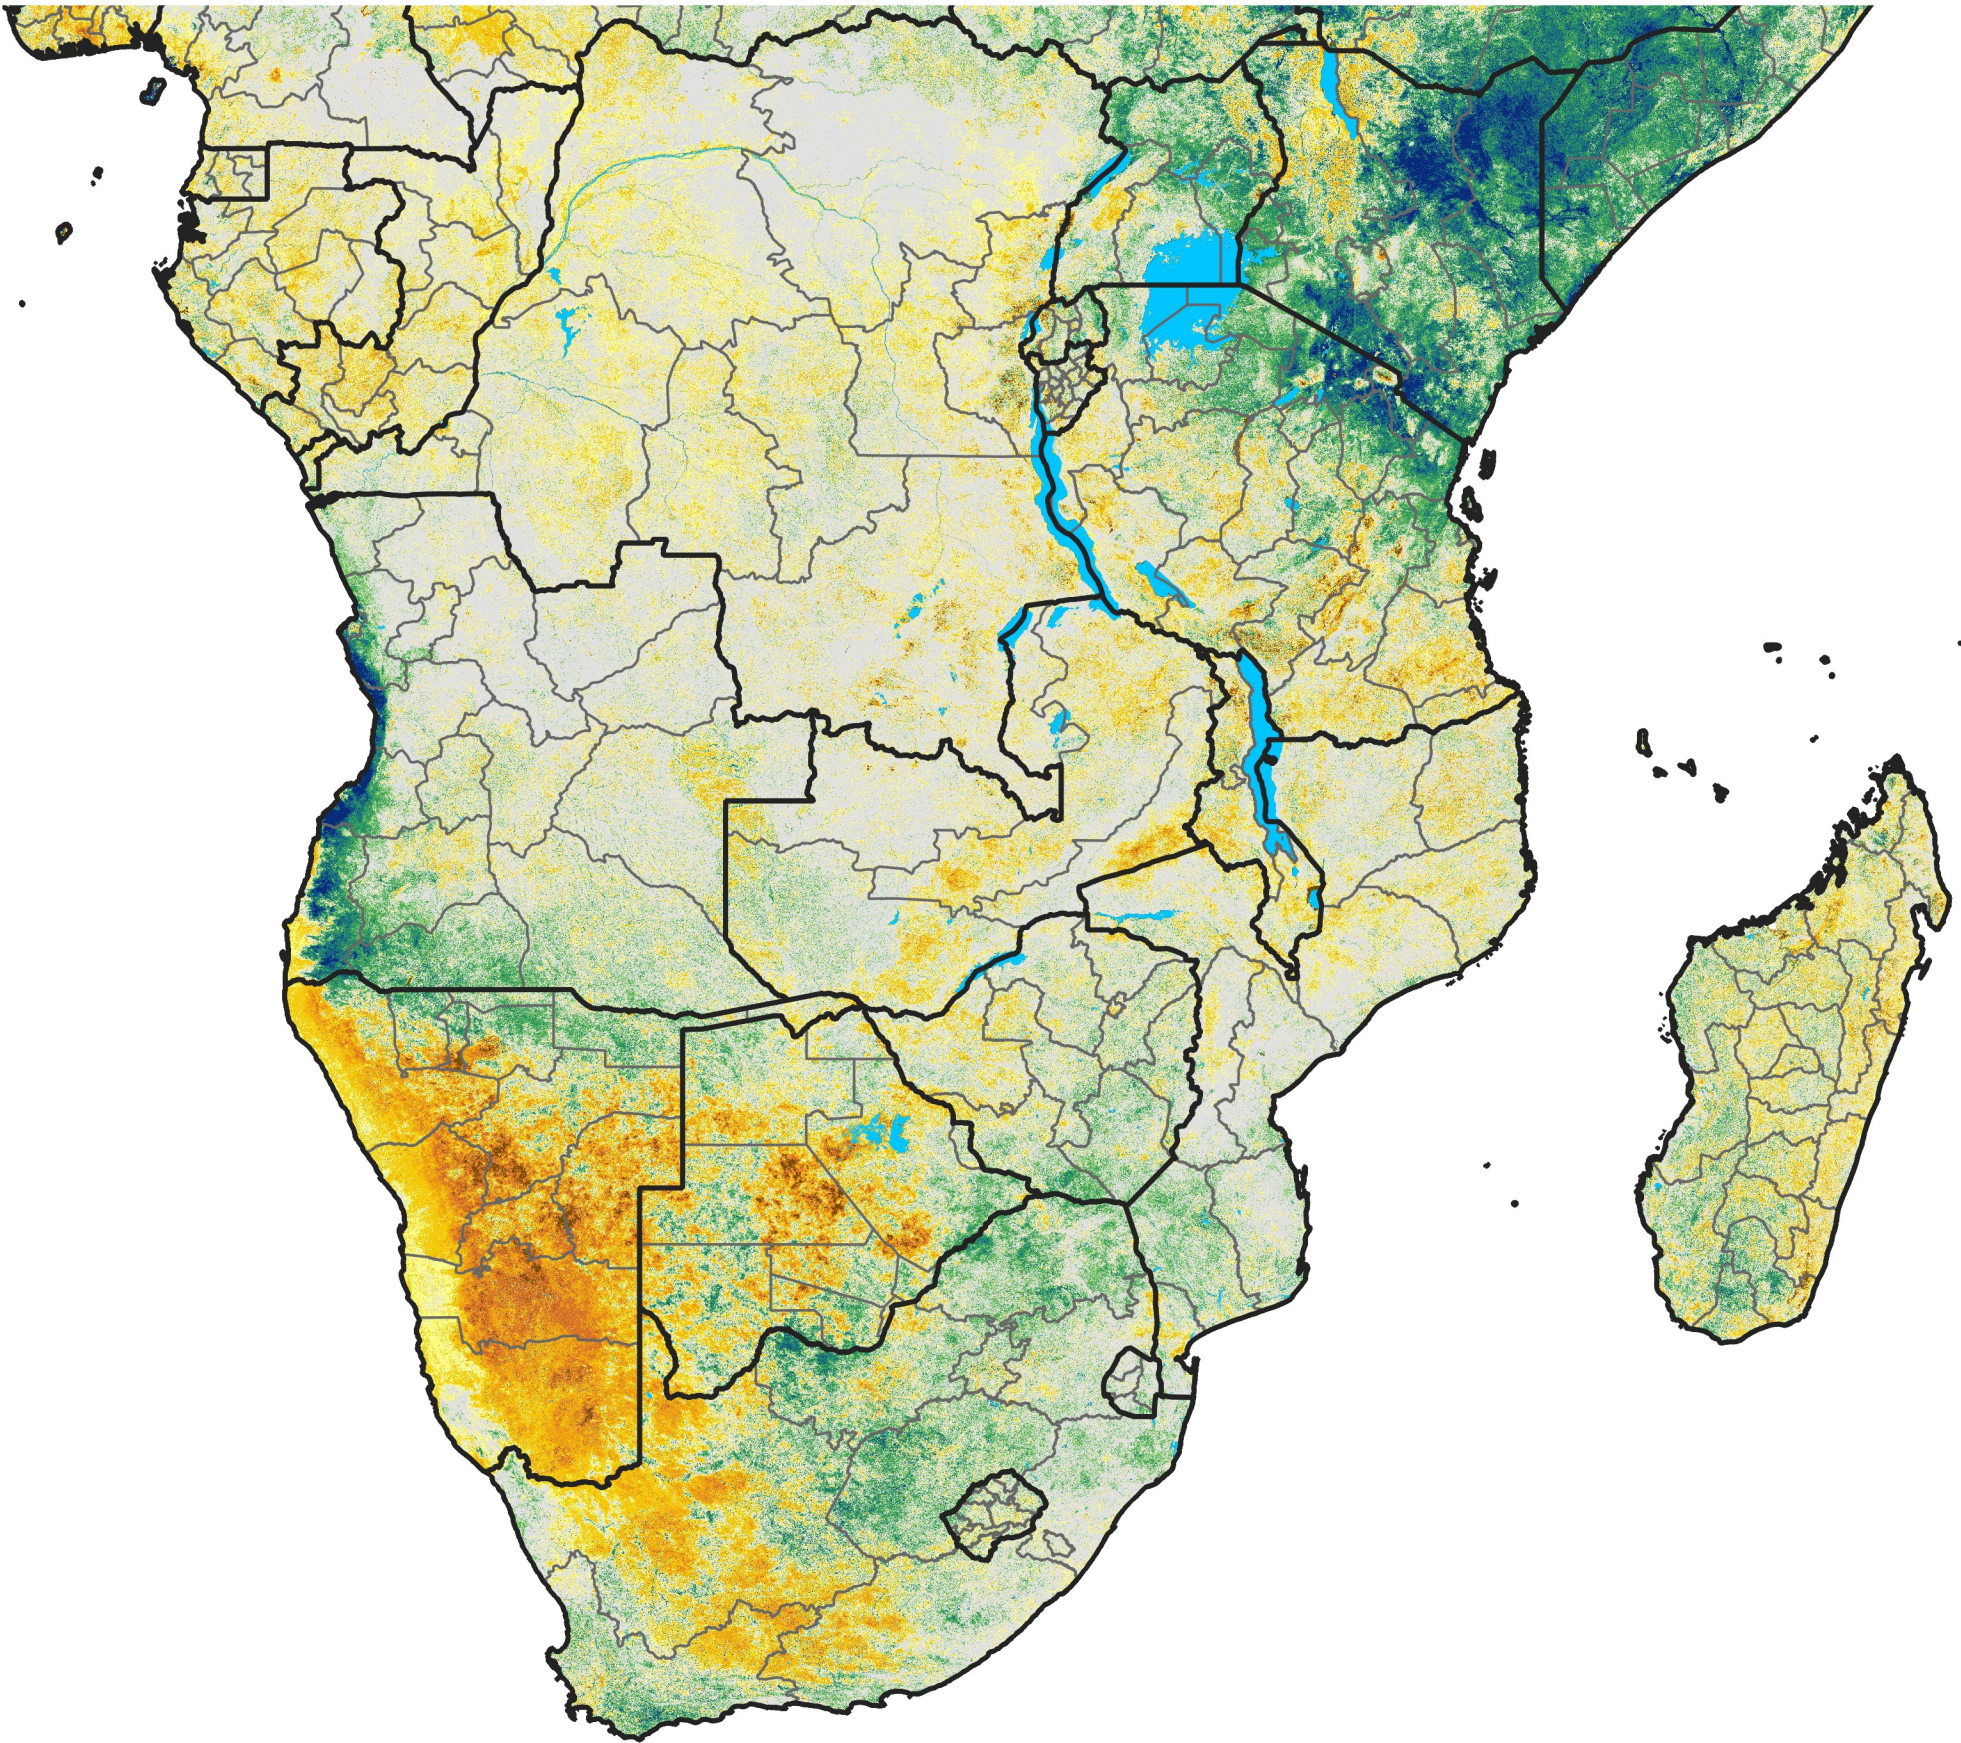

Southern Africa

Percent of Mean NDVI

2024 / mean (2003 - 2022)

Period 04 / February 01 - 10, 2024

Percent of Normal