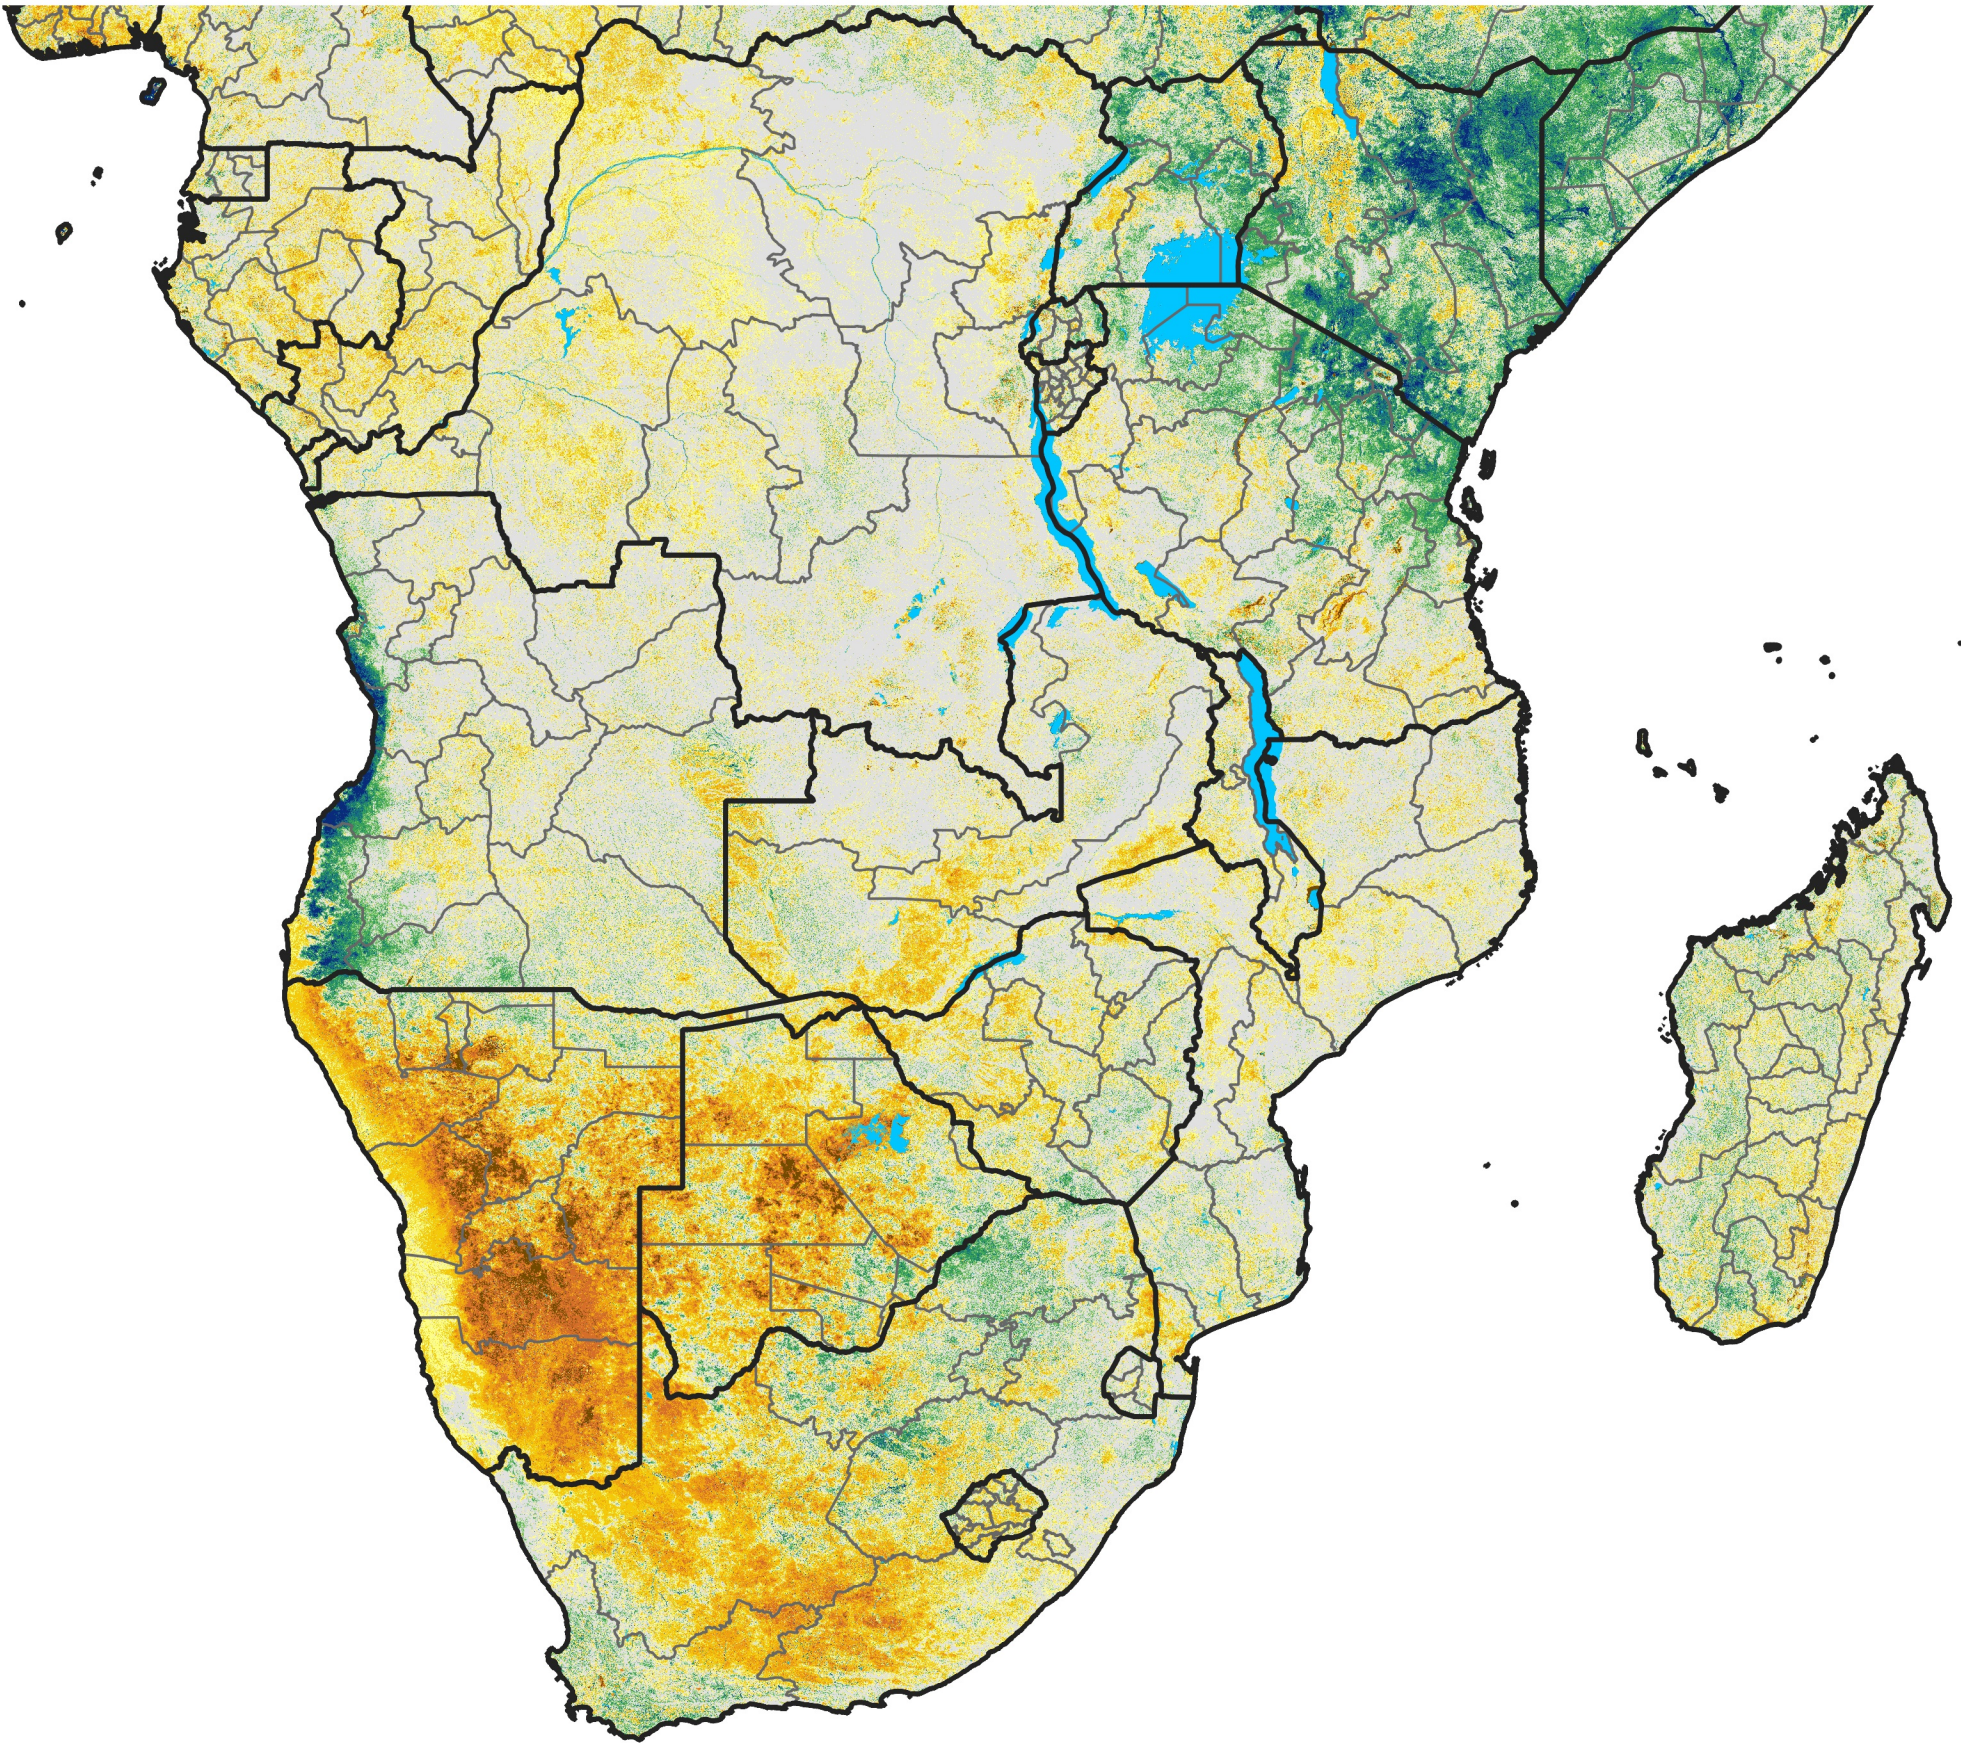

Southern Africa

Percent of Mean NDVI

2024 / mean (2003 - 2022)

Period 06 / February 21 - 29, 2024

Percent of Normal