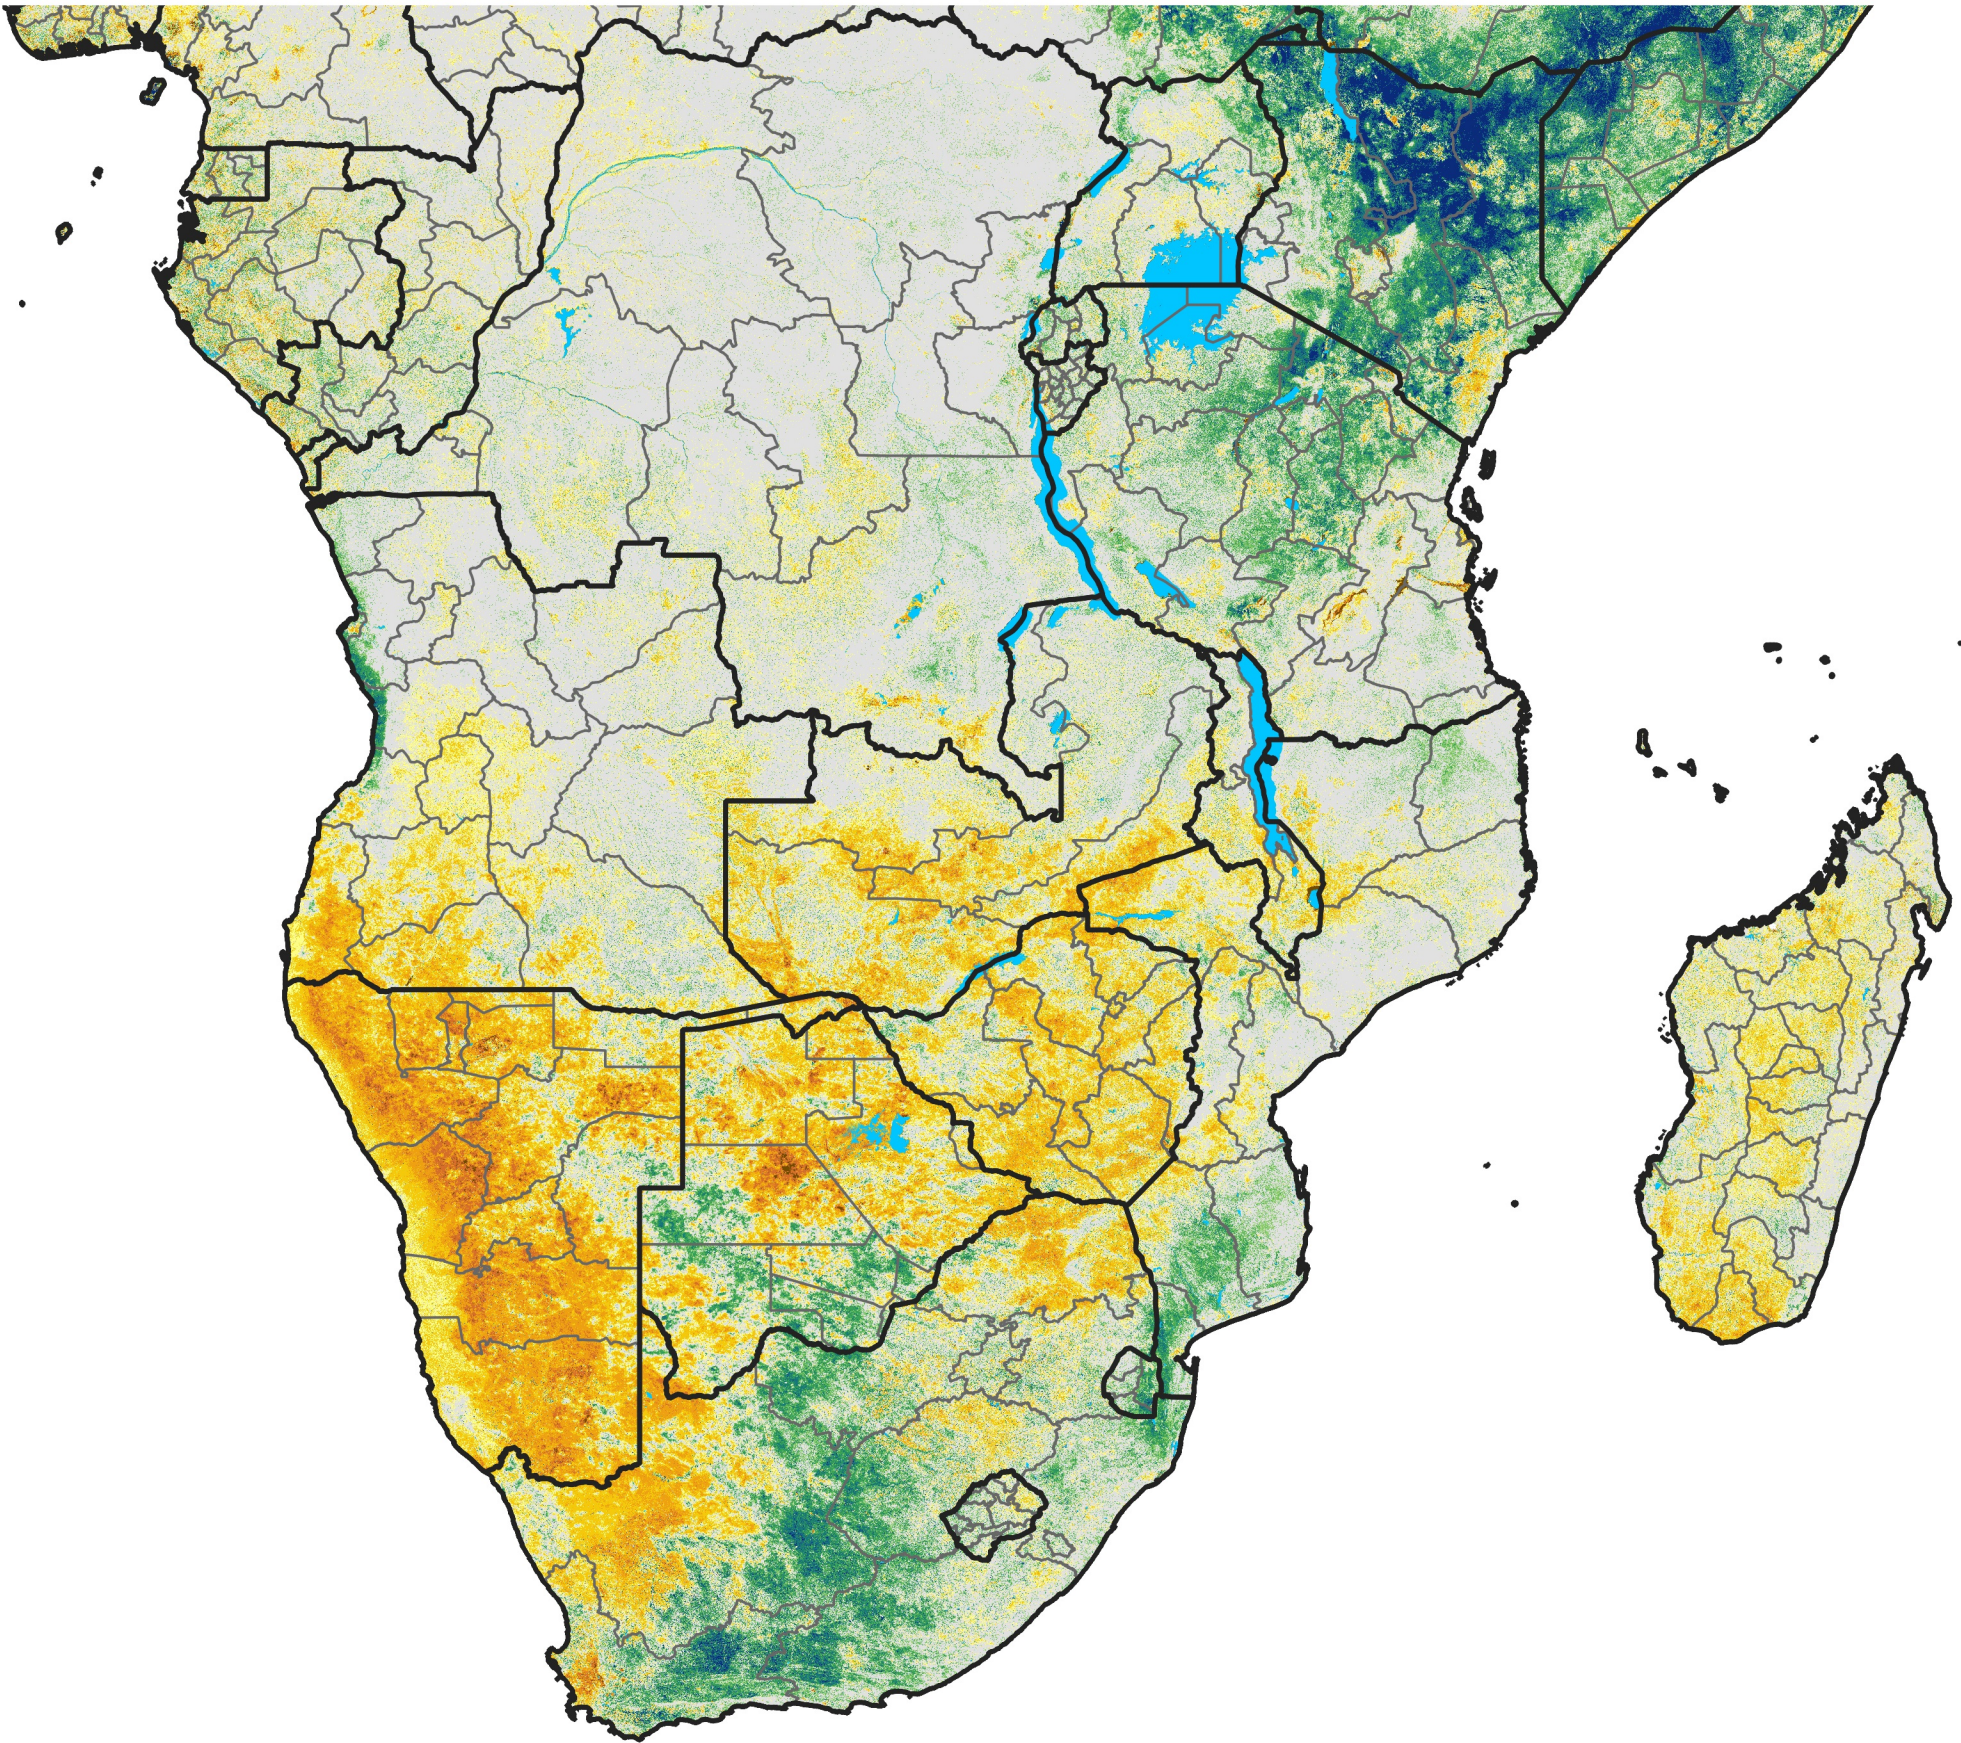

Southern Africa

Percent of Mean NDVI

2024 / mean (2003 - 2022)

Period 14 / May 11 - 20, 2024

Percent of Normal