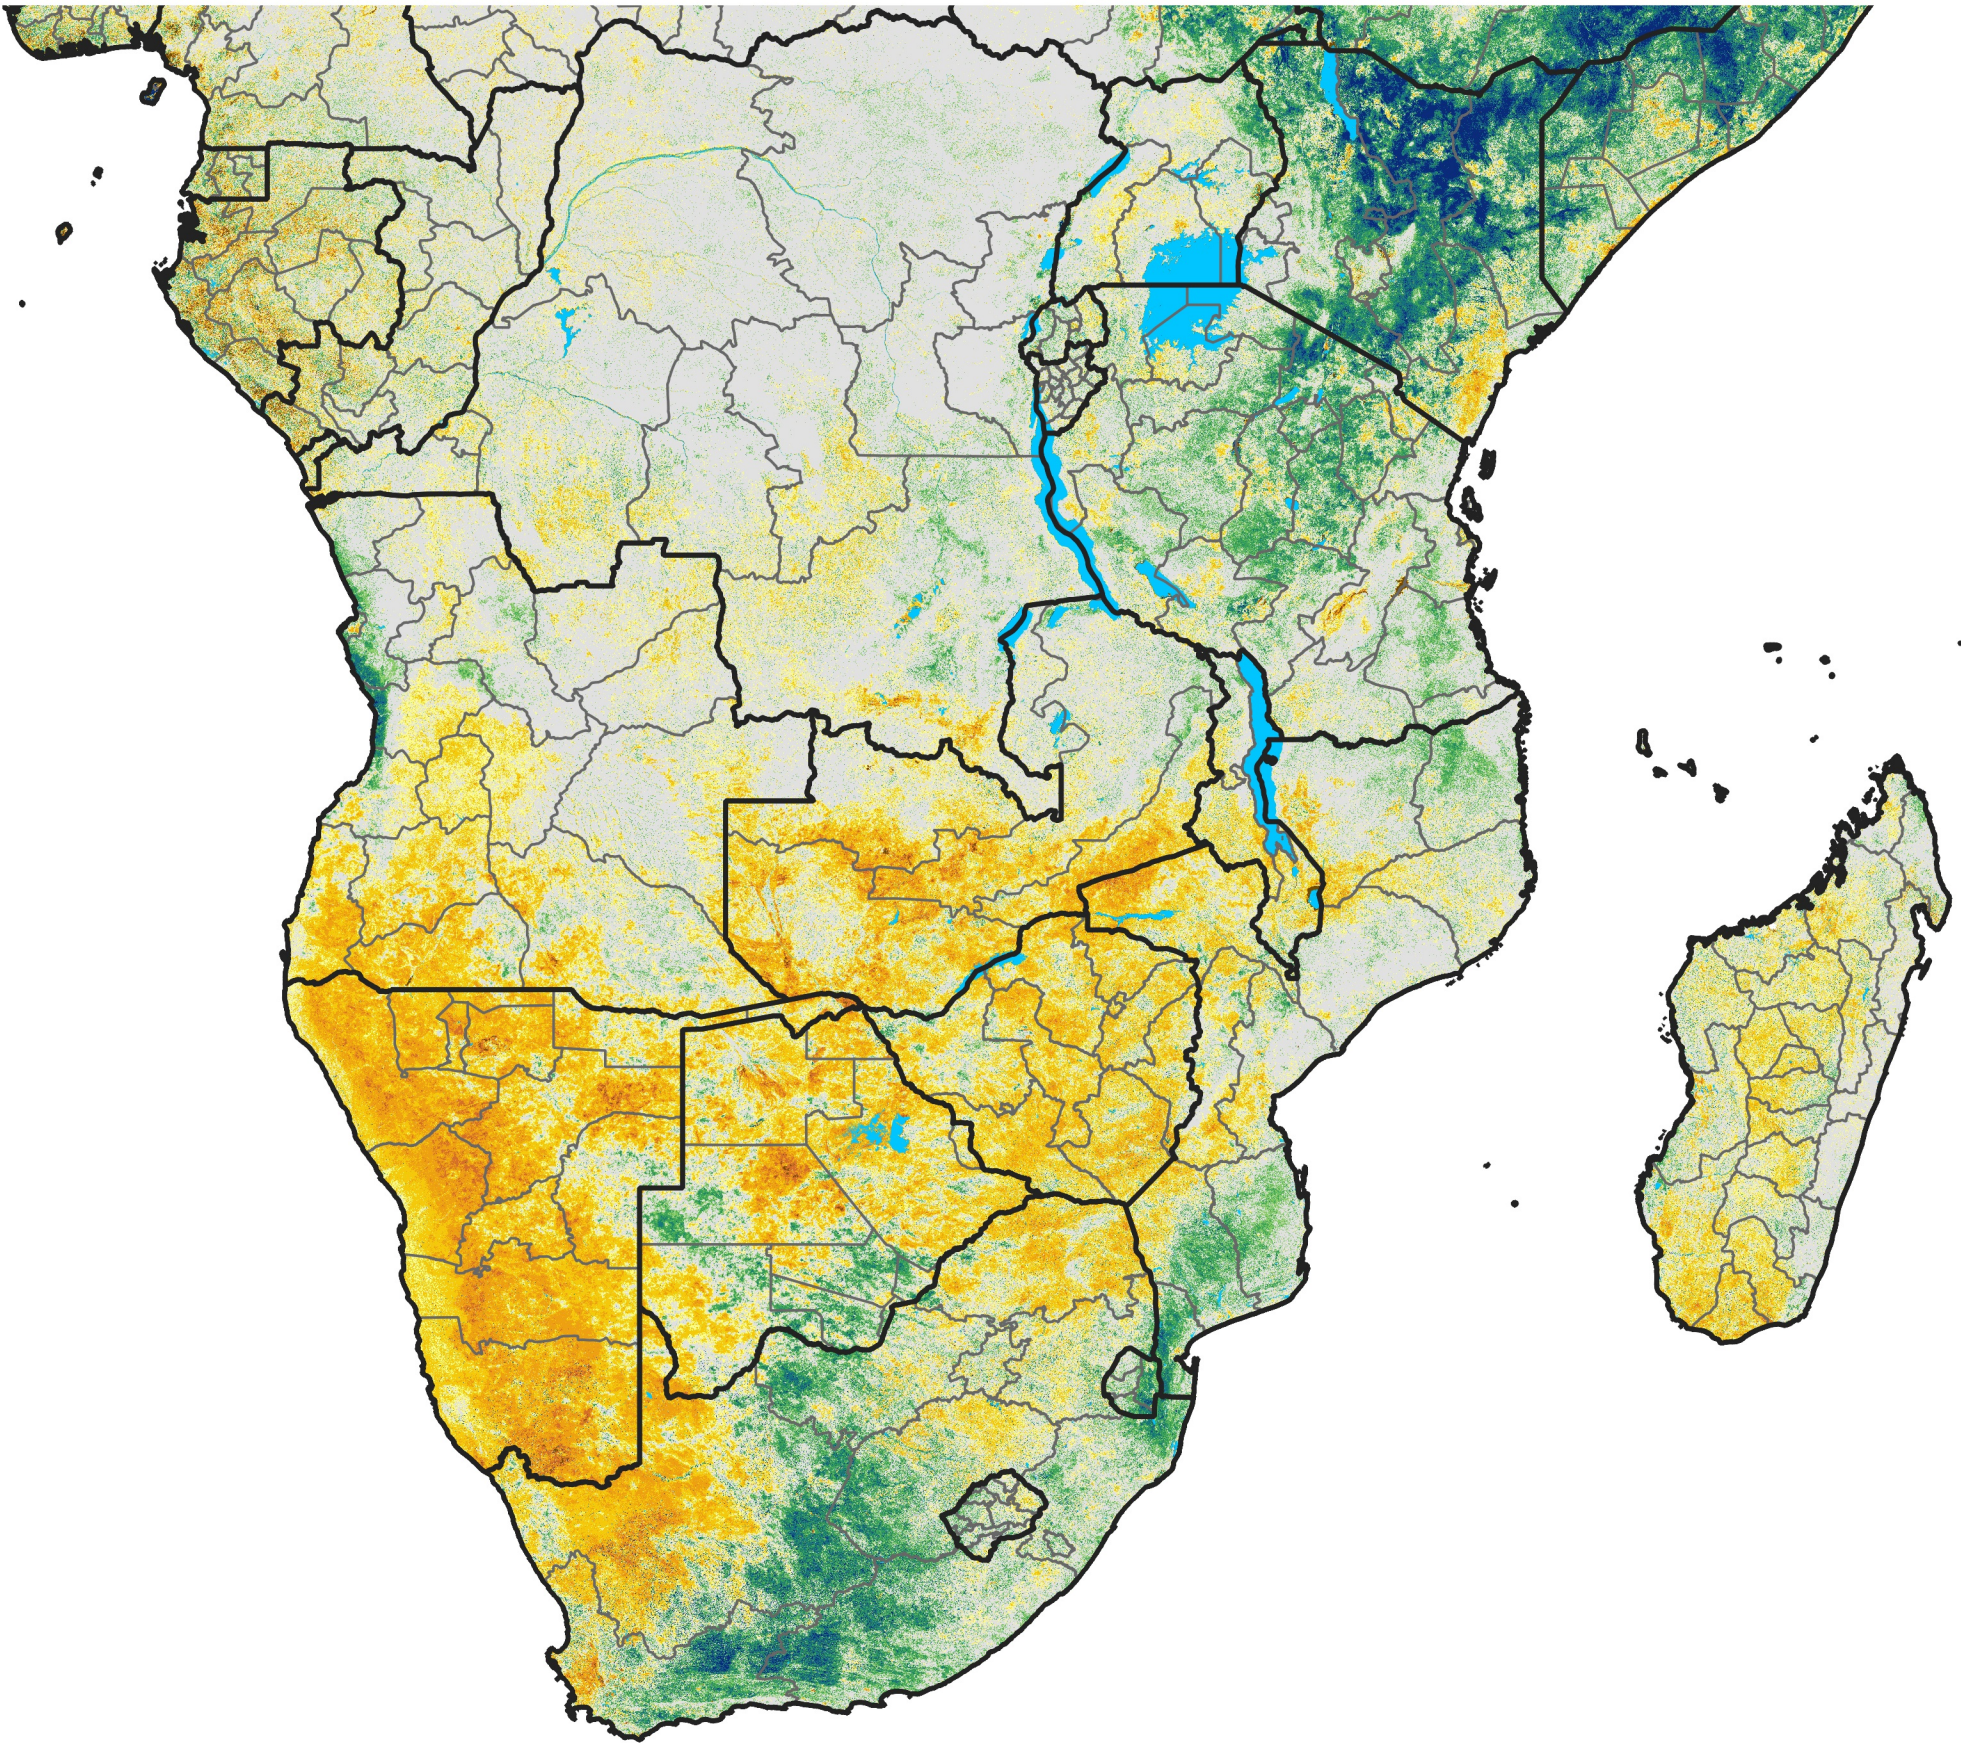

Southern Africa

Percent of Mean NDVI

2024 / mean (2003 - 2022)

Period 16 / June 01 - 10, 2024

Percent of Normal