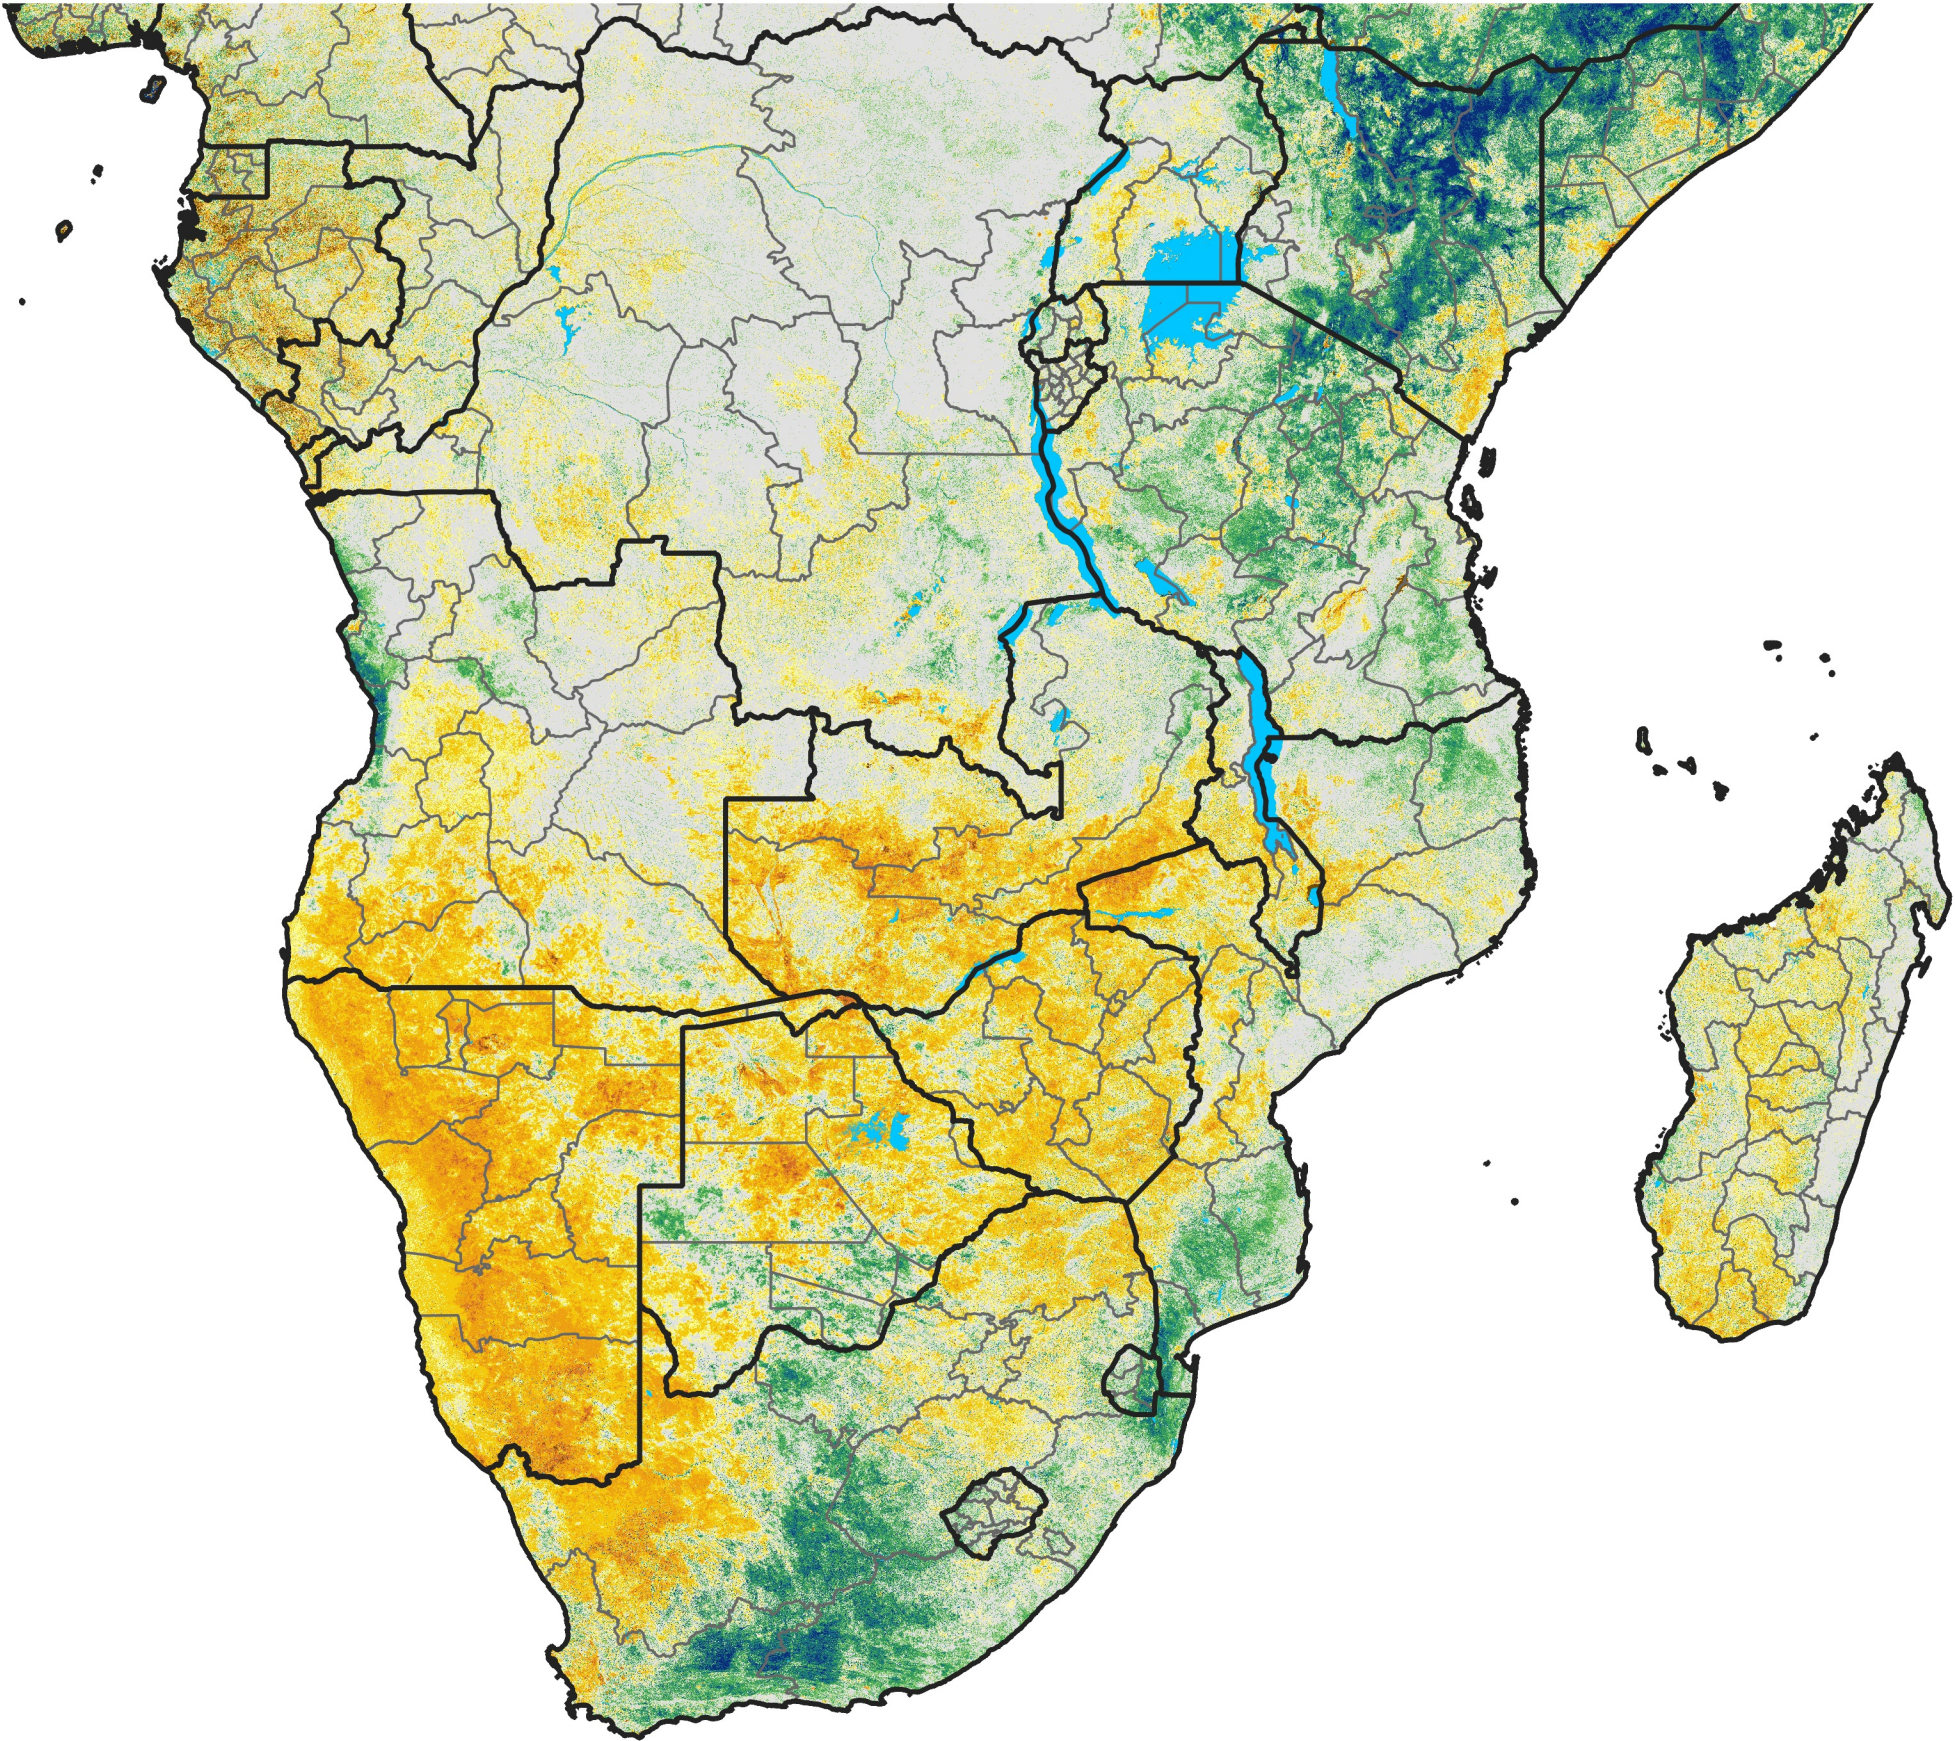

Southern Africa

Percent of Mean NDVI

2024 / mean (2003 - 2022)
Period 17 / June 11 - 20, 2024

Percent of Normal