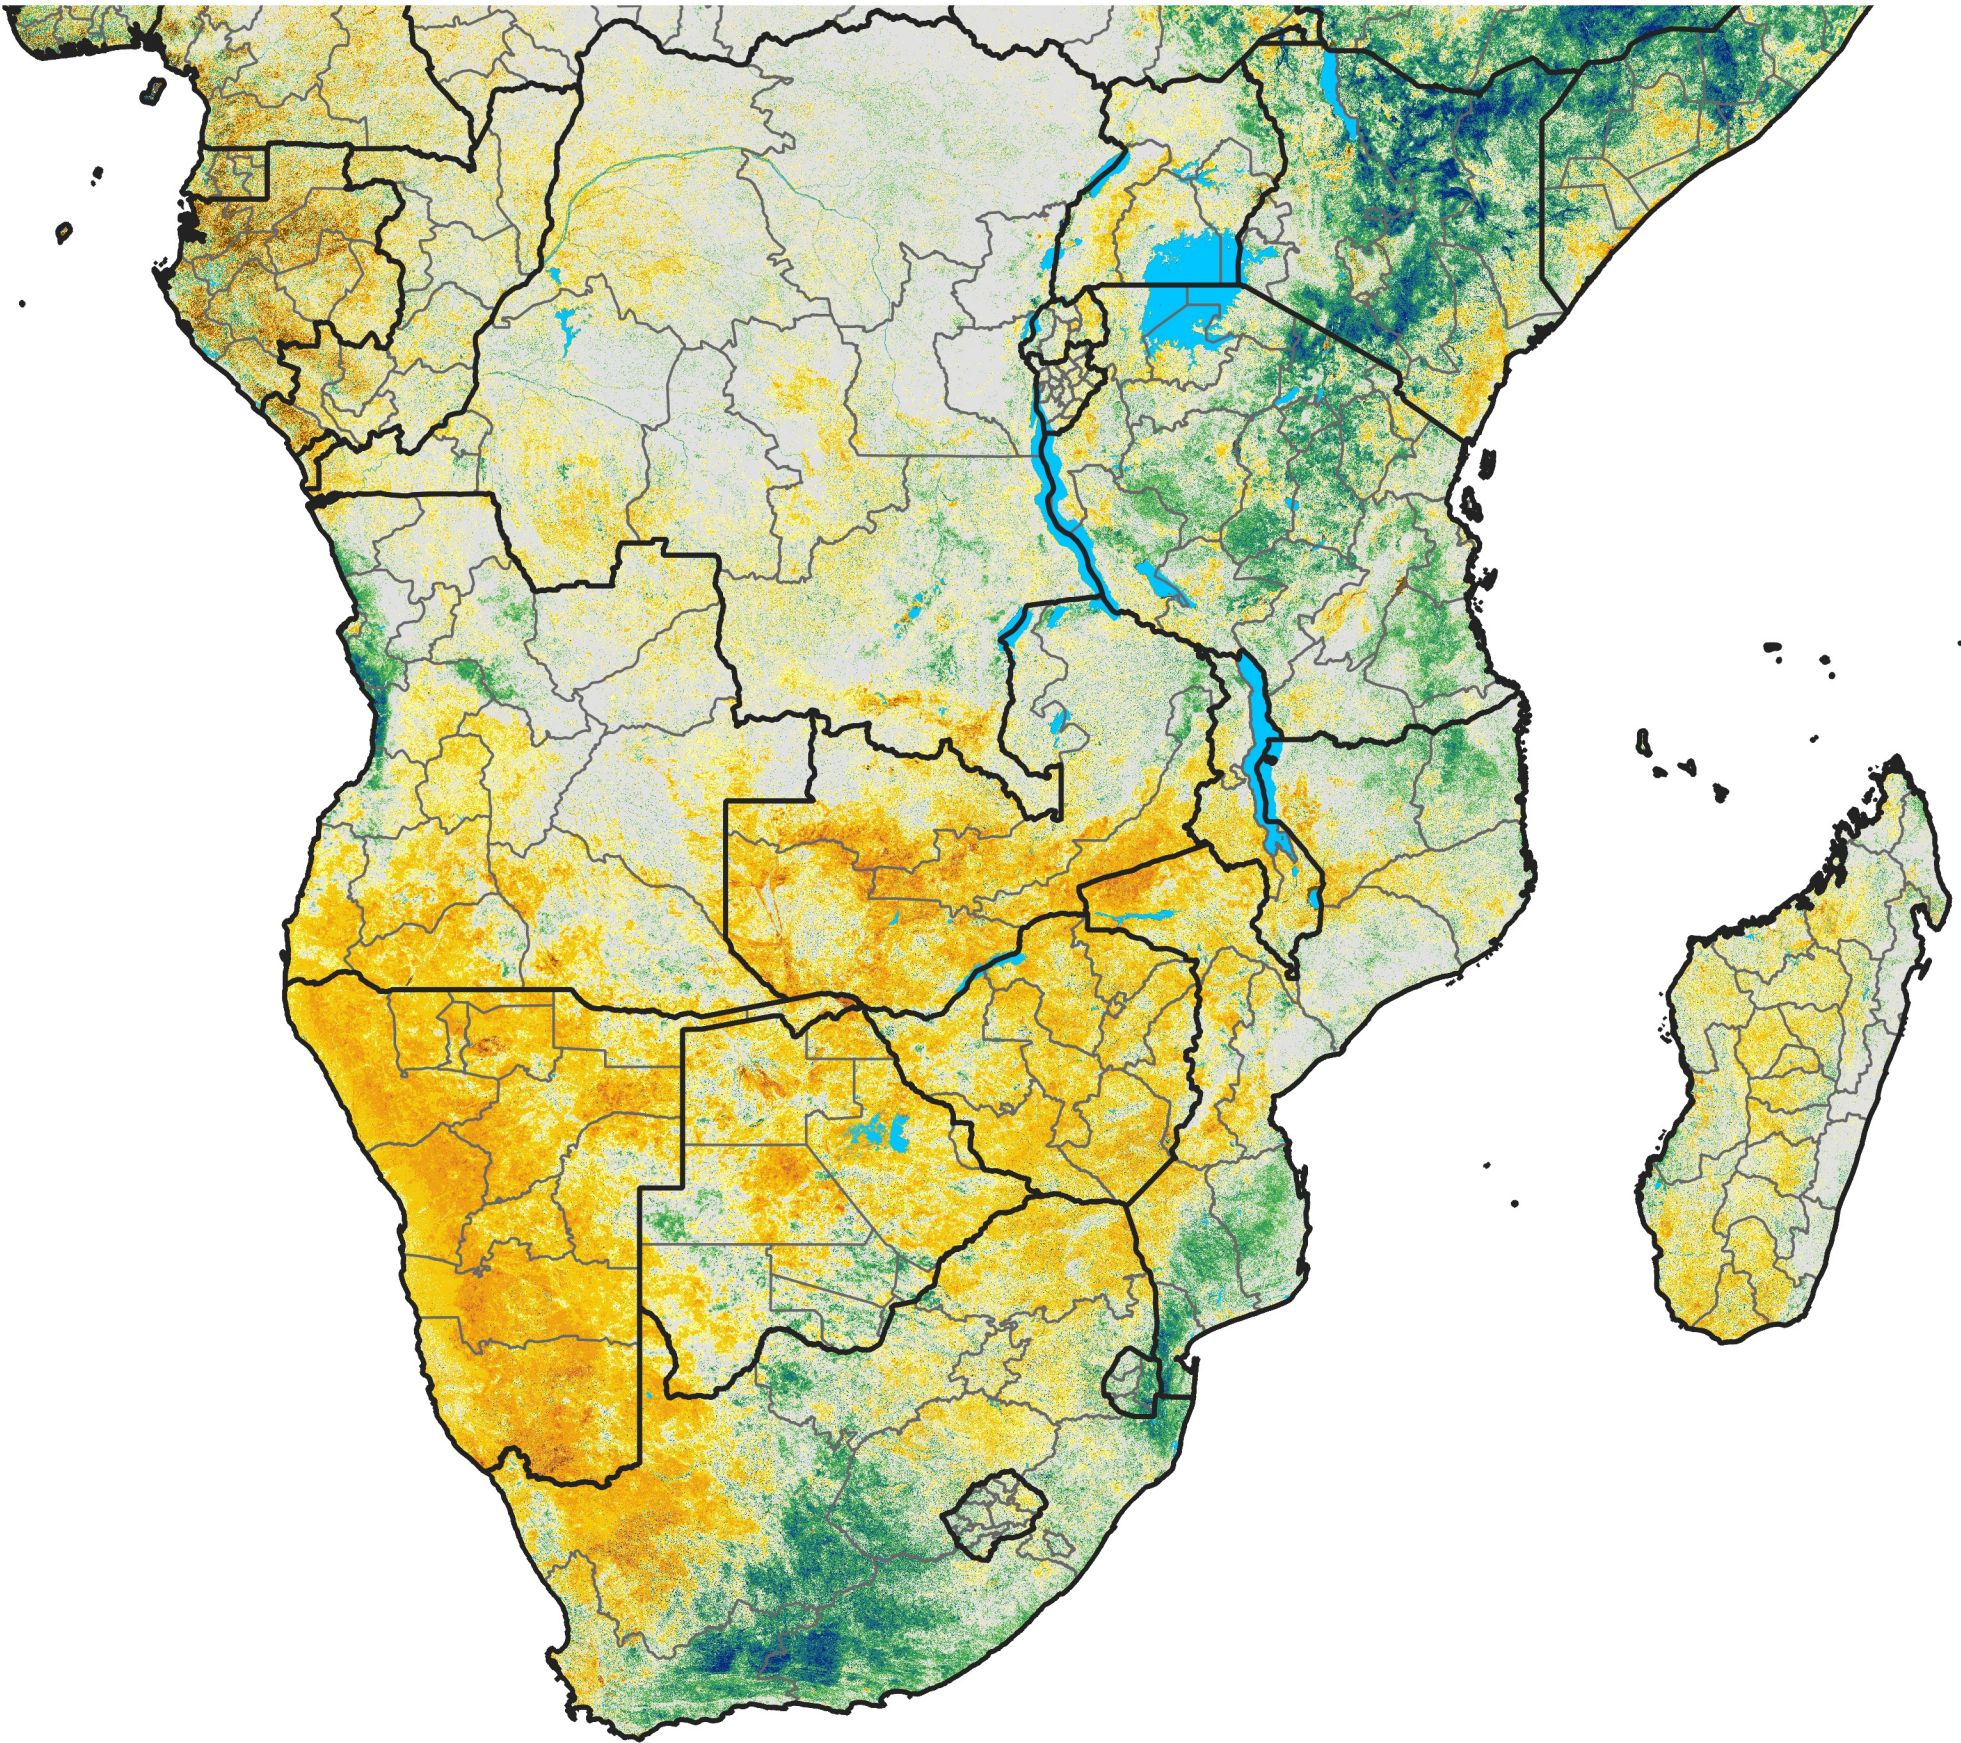

Southern Africa

Percent of Mean NDVI

2024 / mean (2003 - 2022)

Period 18 / June 21 - 30, 2024

Percent of Normal