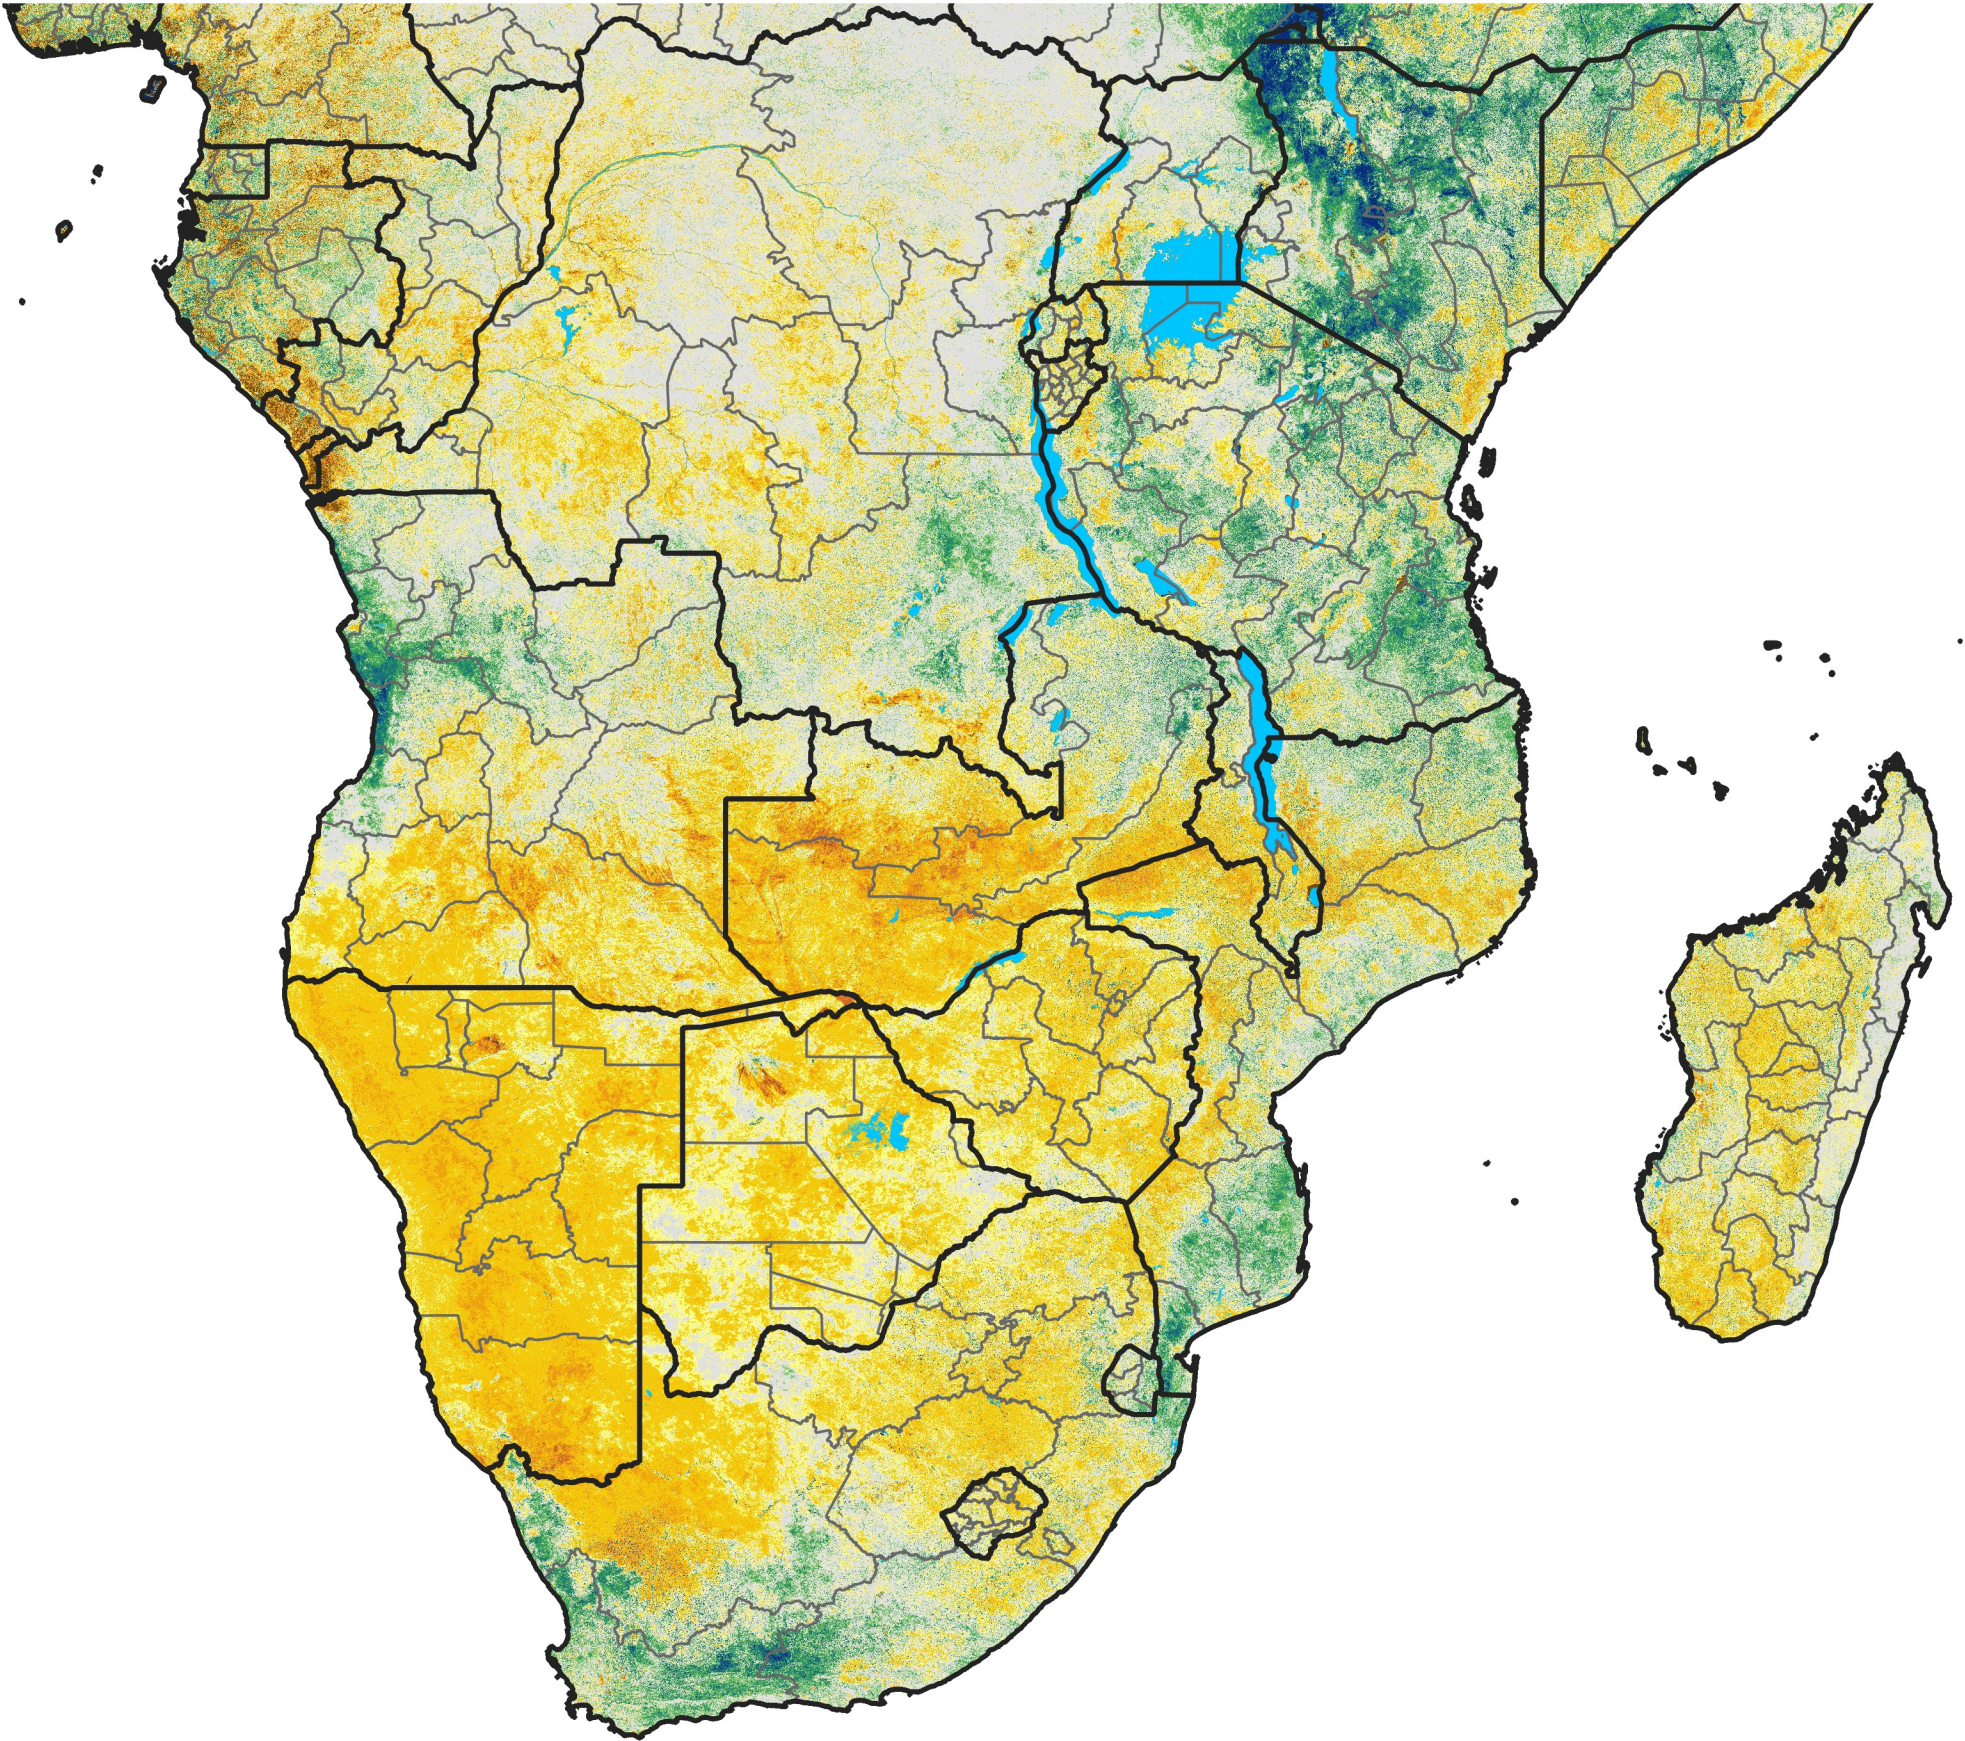

Southern Africa

Percent of Mean NDVI

2024 / mean (2003 - 2022)

Period 24 / August 21 - 31, 2024

Percent of Normal