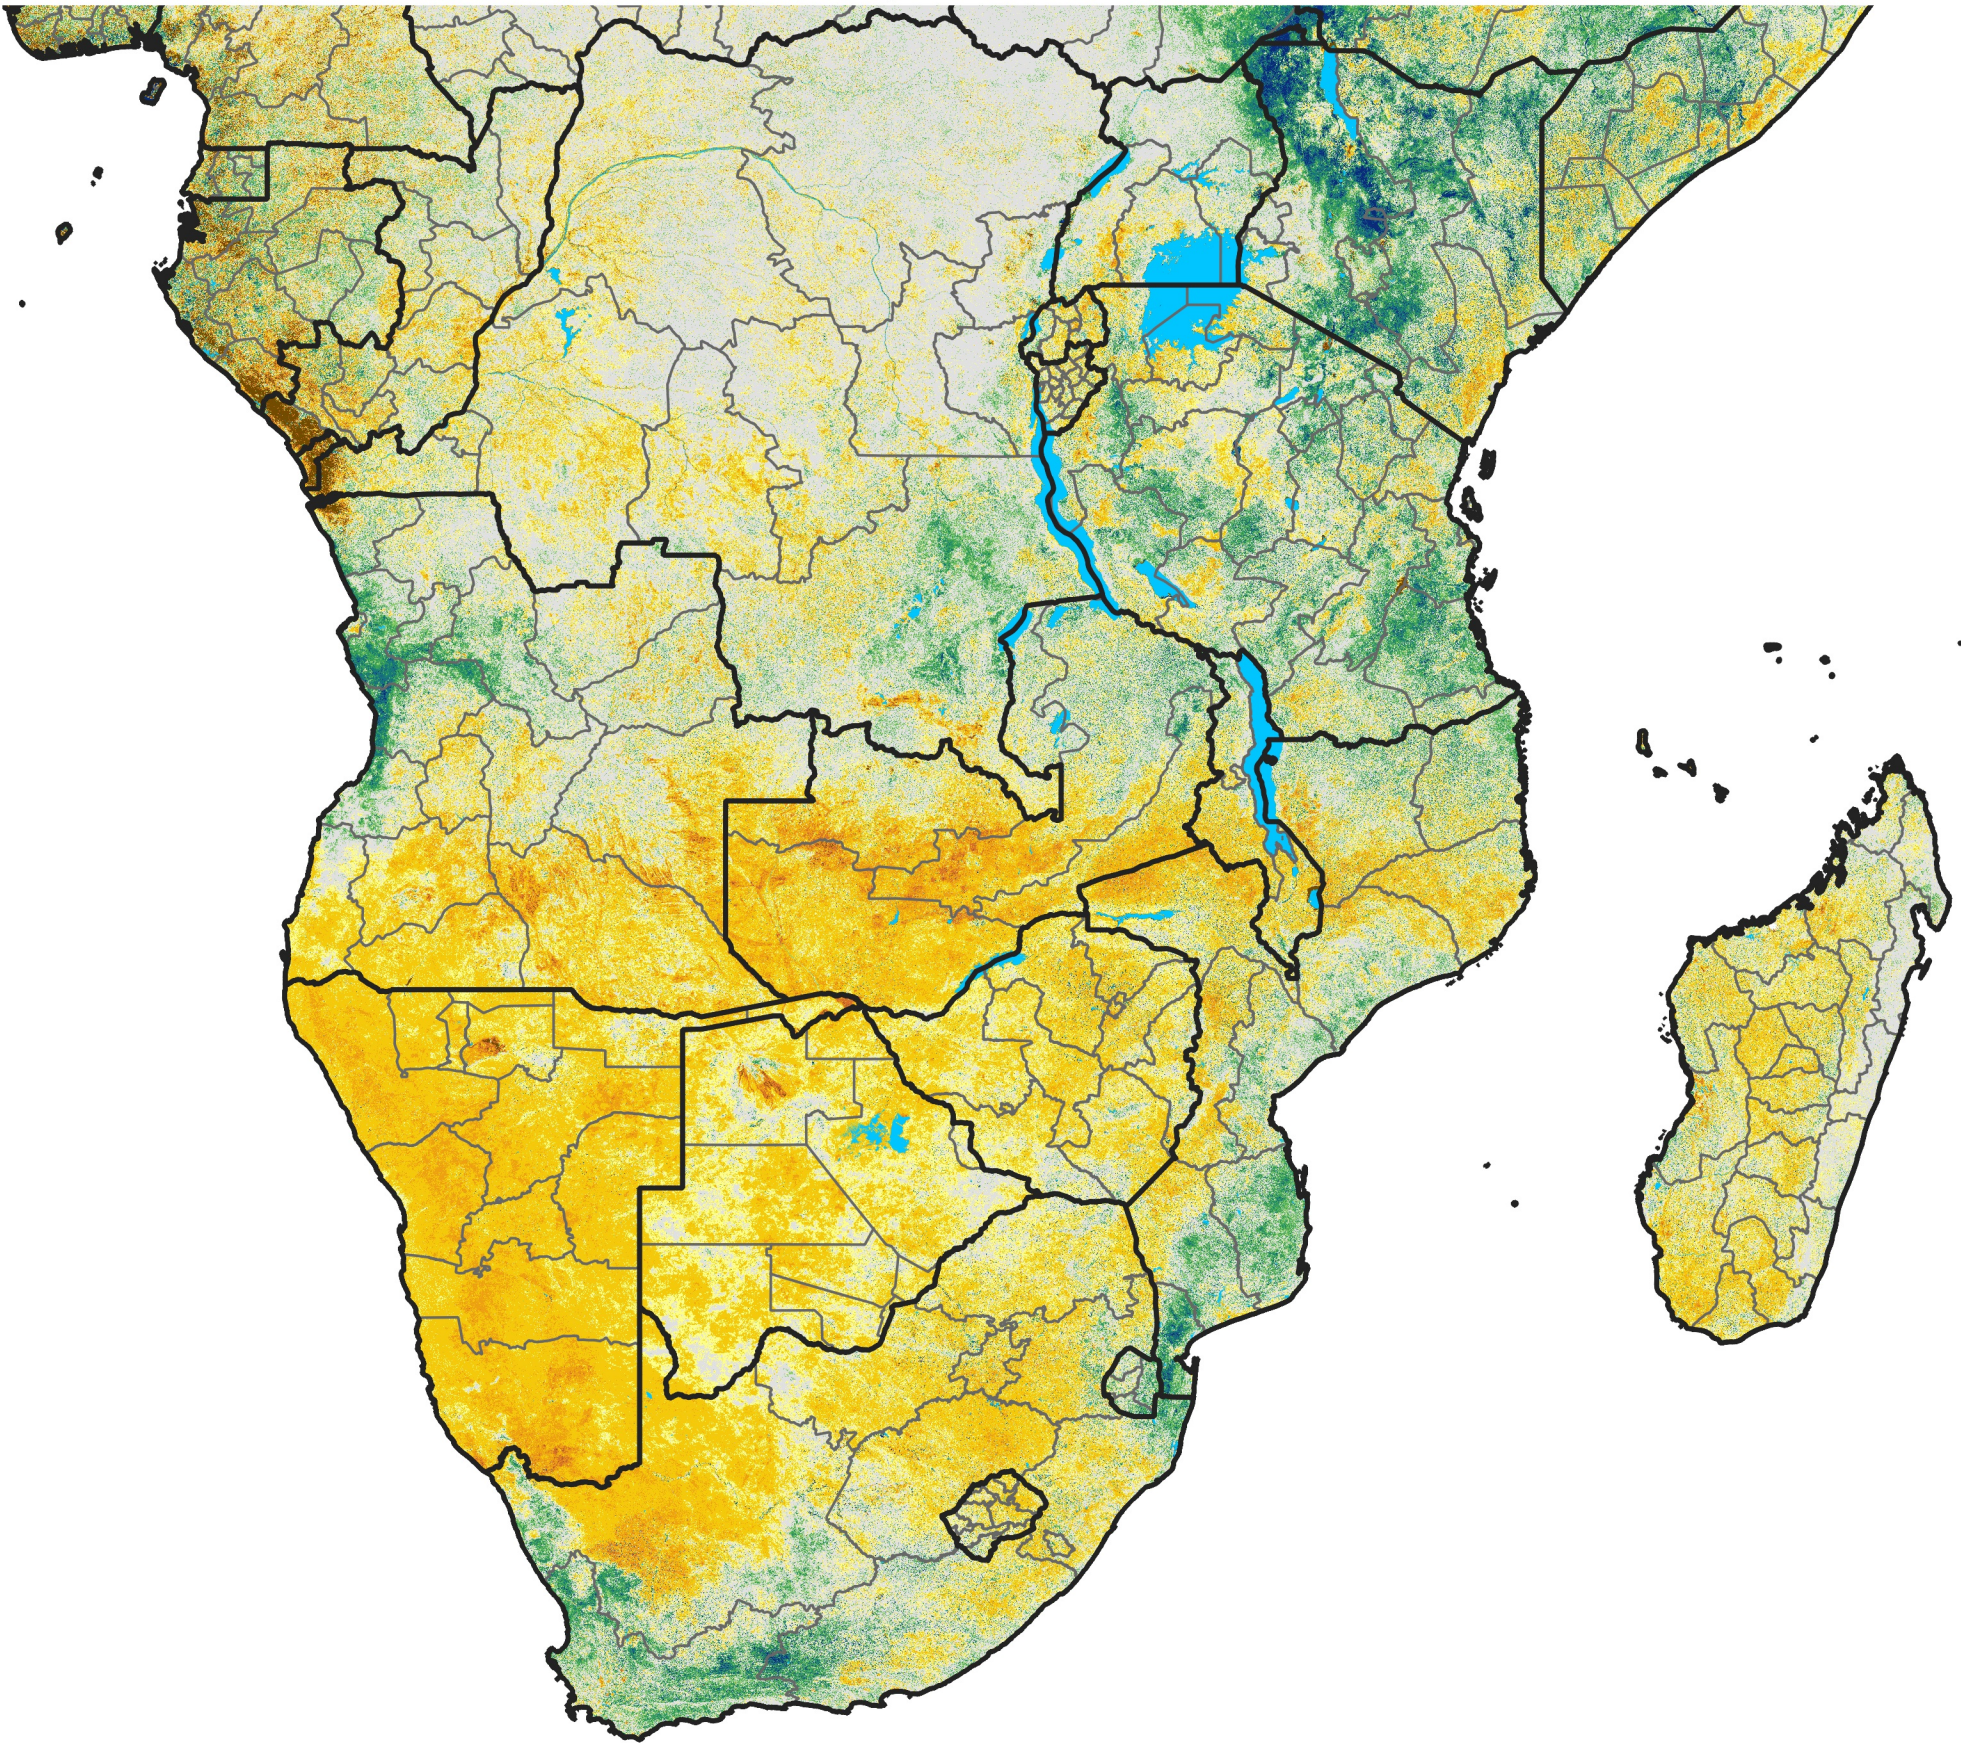

Southern Africa

Percent of Mean NDVI

2024 / mean (2003 - 2022)

Period 25 / September 01 - 10, 2024

Percent of Normal