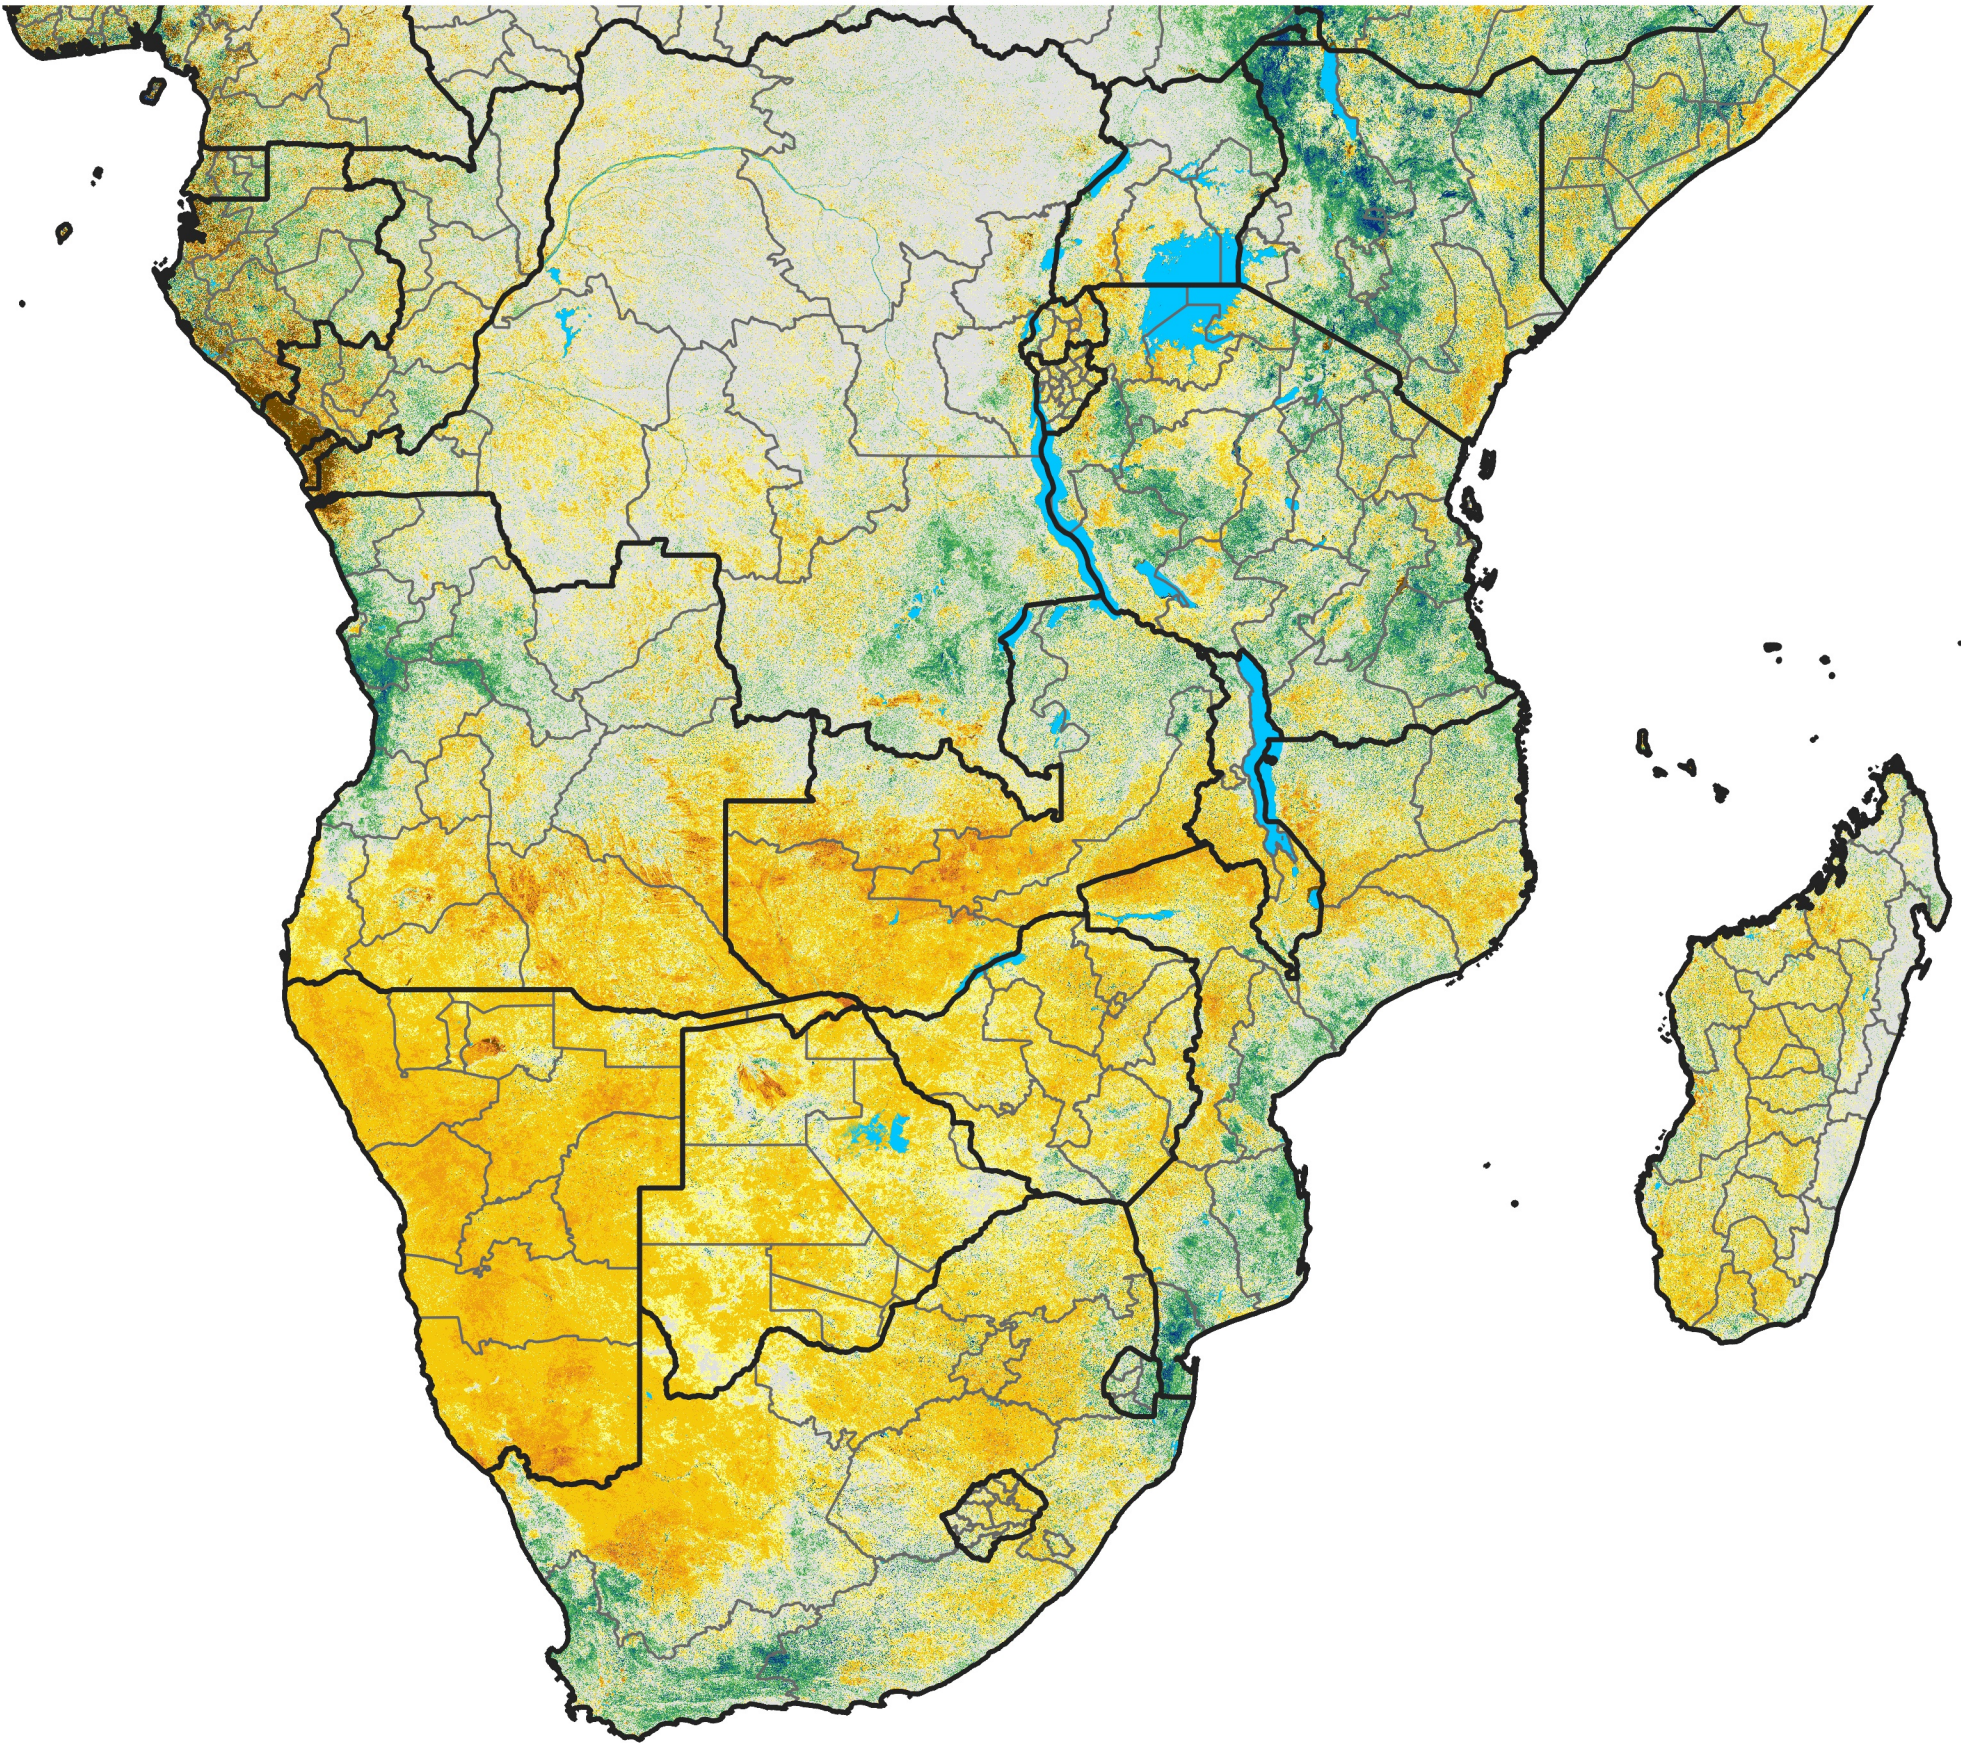

# Southern Africa

## Percent of Mean NDVI

2024 / mean (2003 - 2022)

Period 26 / September 11 - 20, 2024