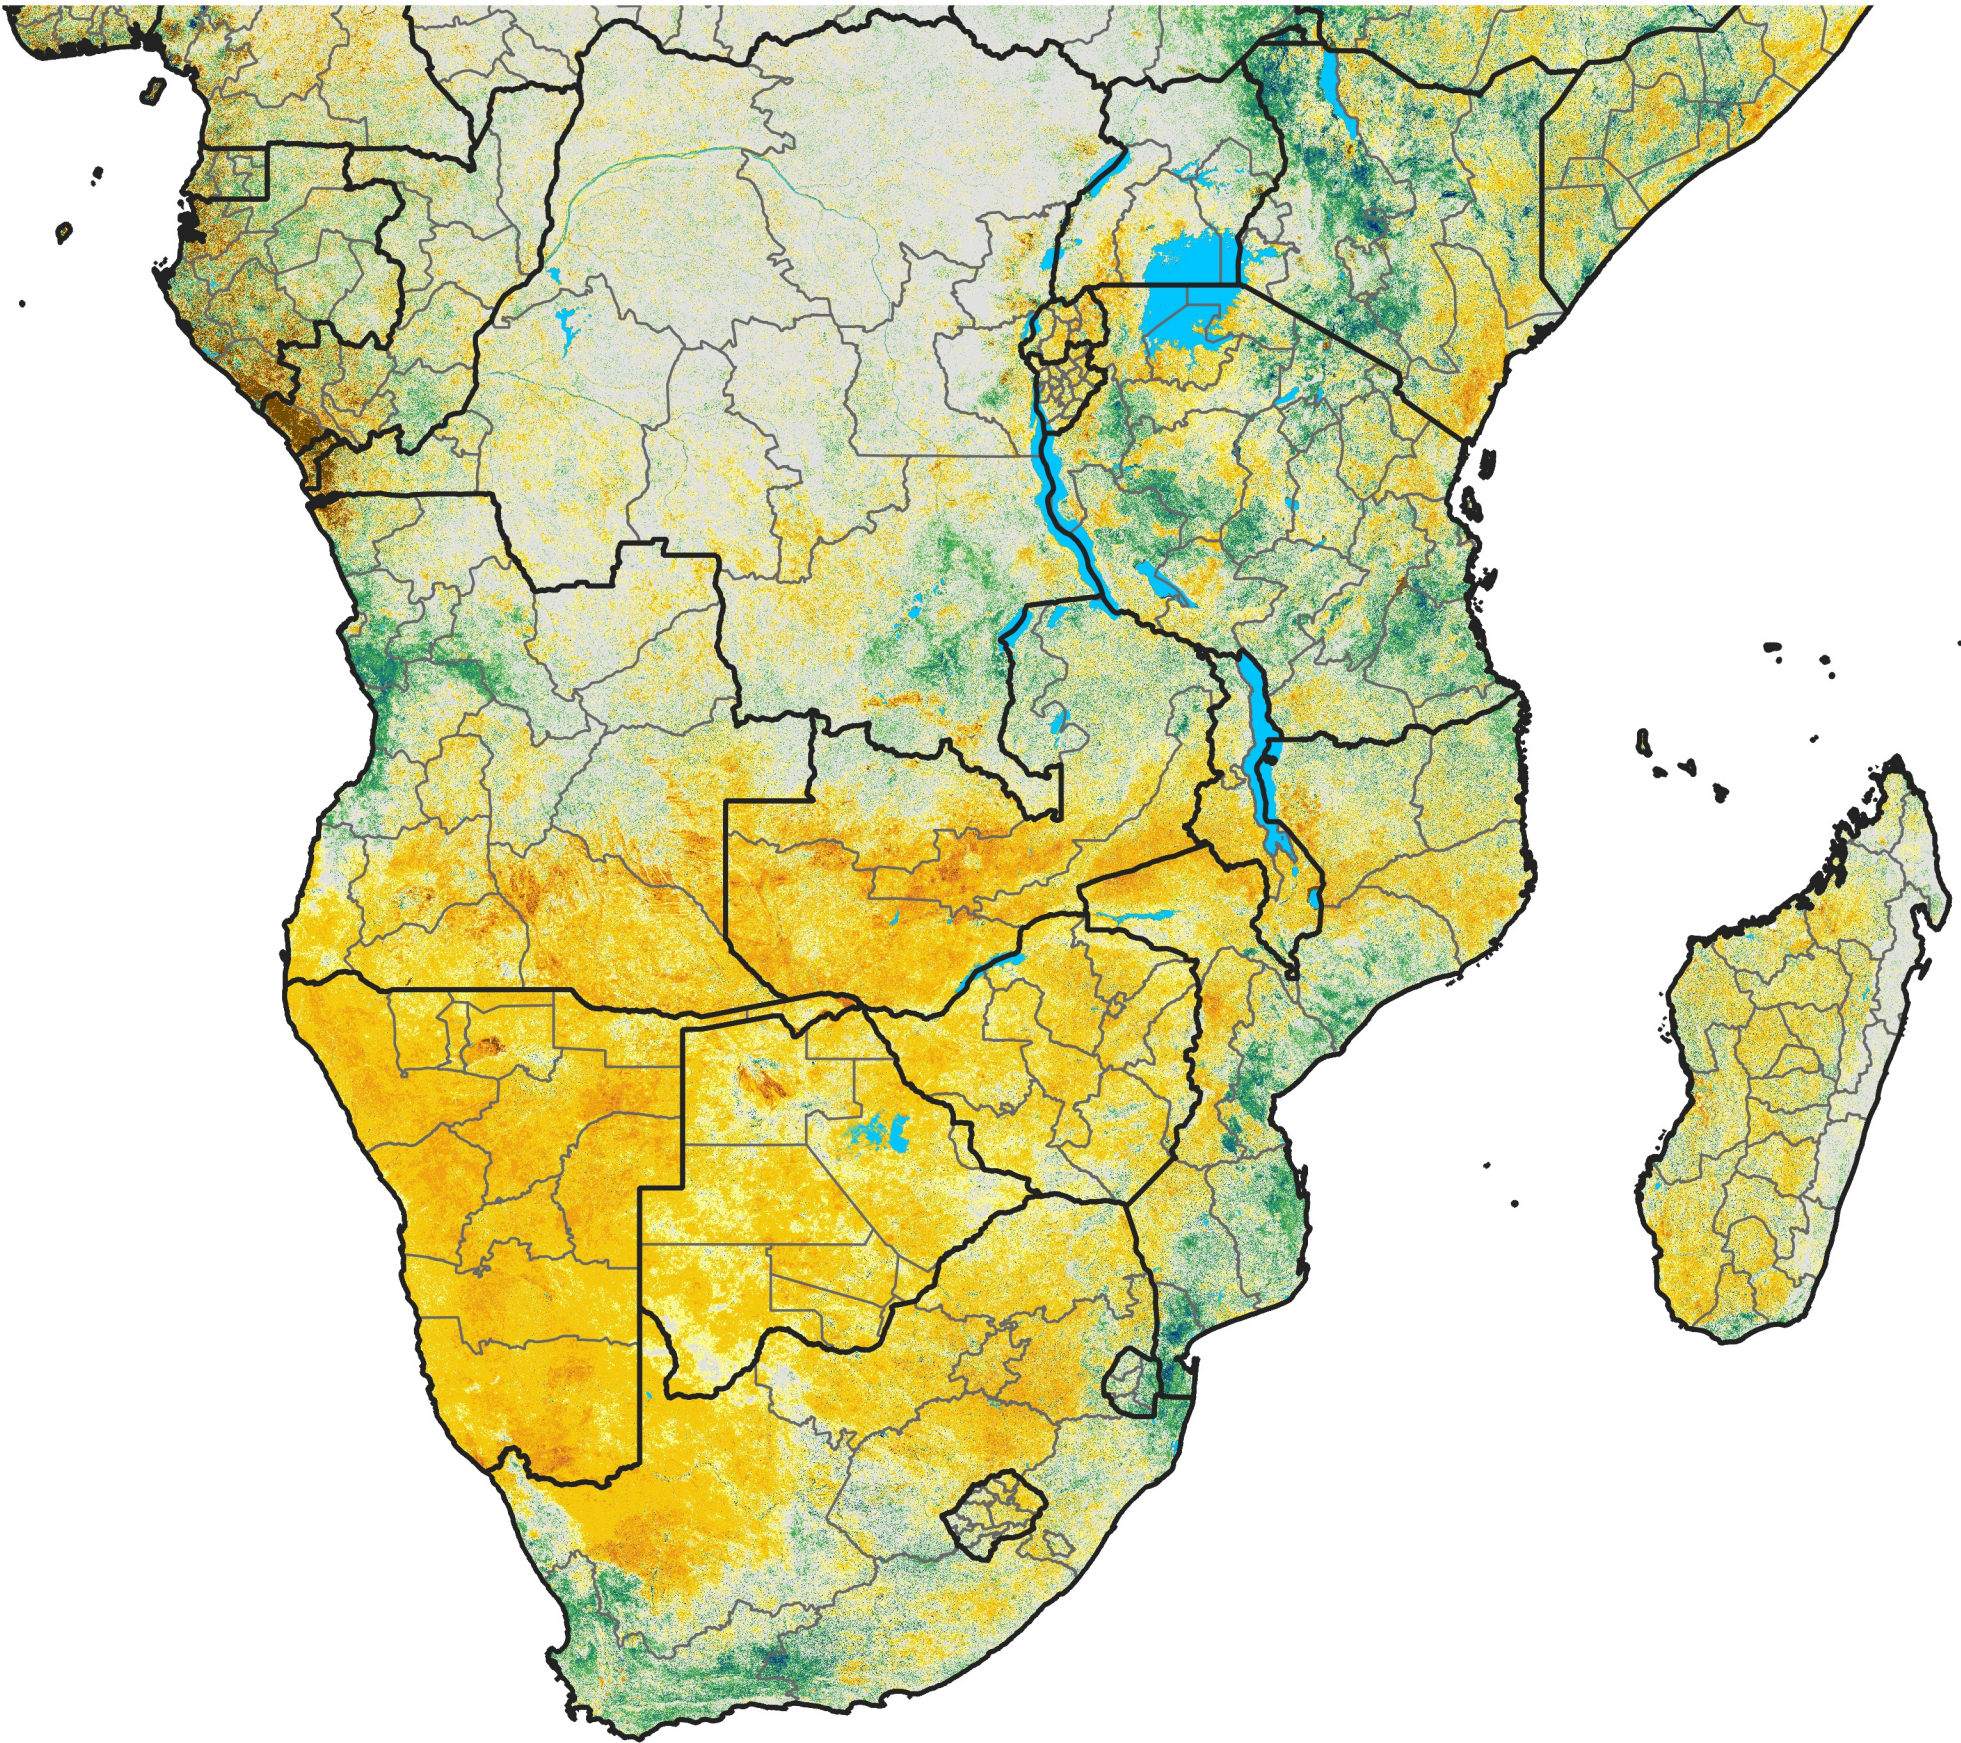

Southern Africa

Percent of Mean NDVI

2024 / mean (2003 - 2022)

Period 27 / September 21 - 30, 2024

Percent of Normal