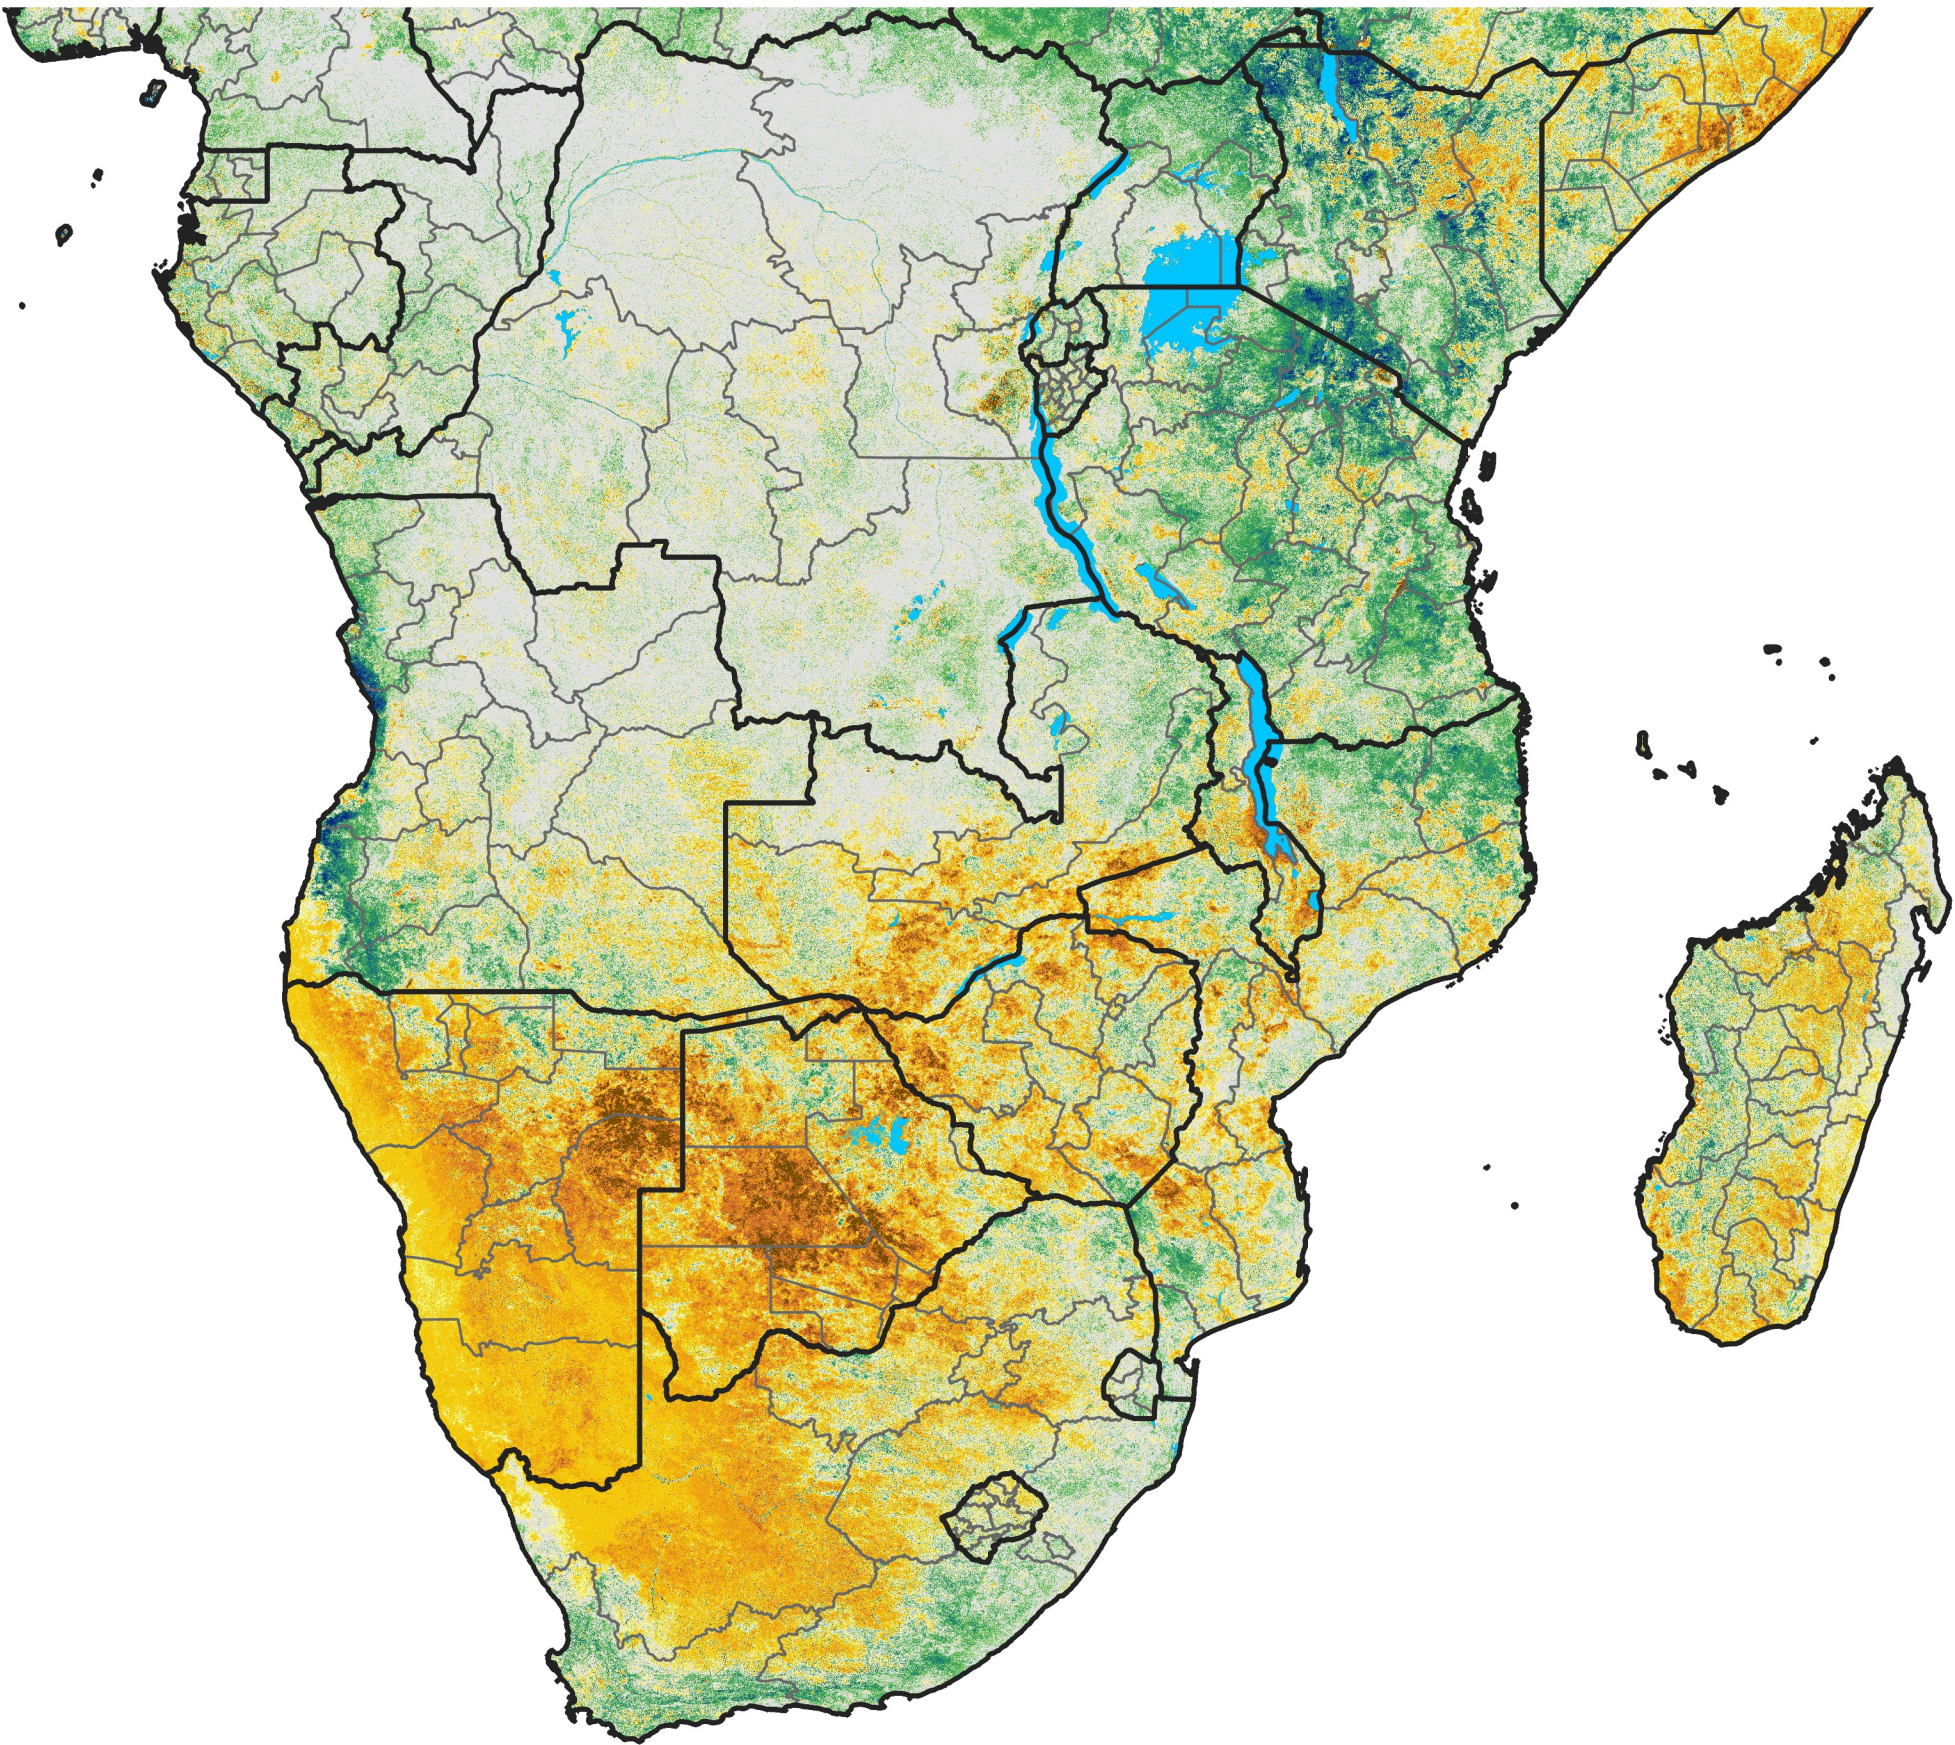

Southern Africa

Percent of Mean NDVI

2024 / mean (2003 - 2022)

Period 35 / December 11 - 20, 2024

Percent of Normal